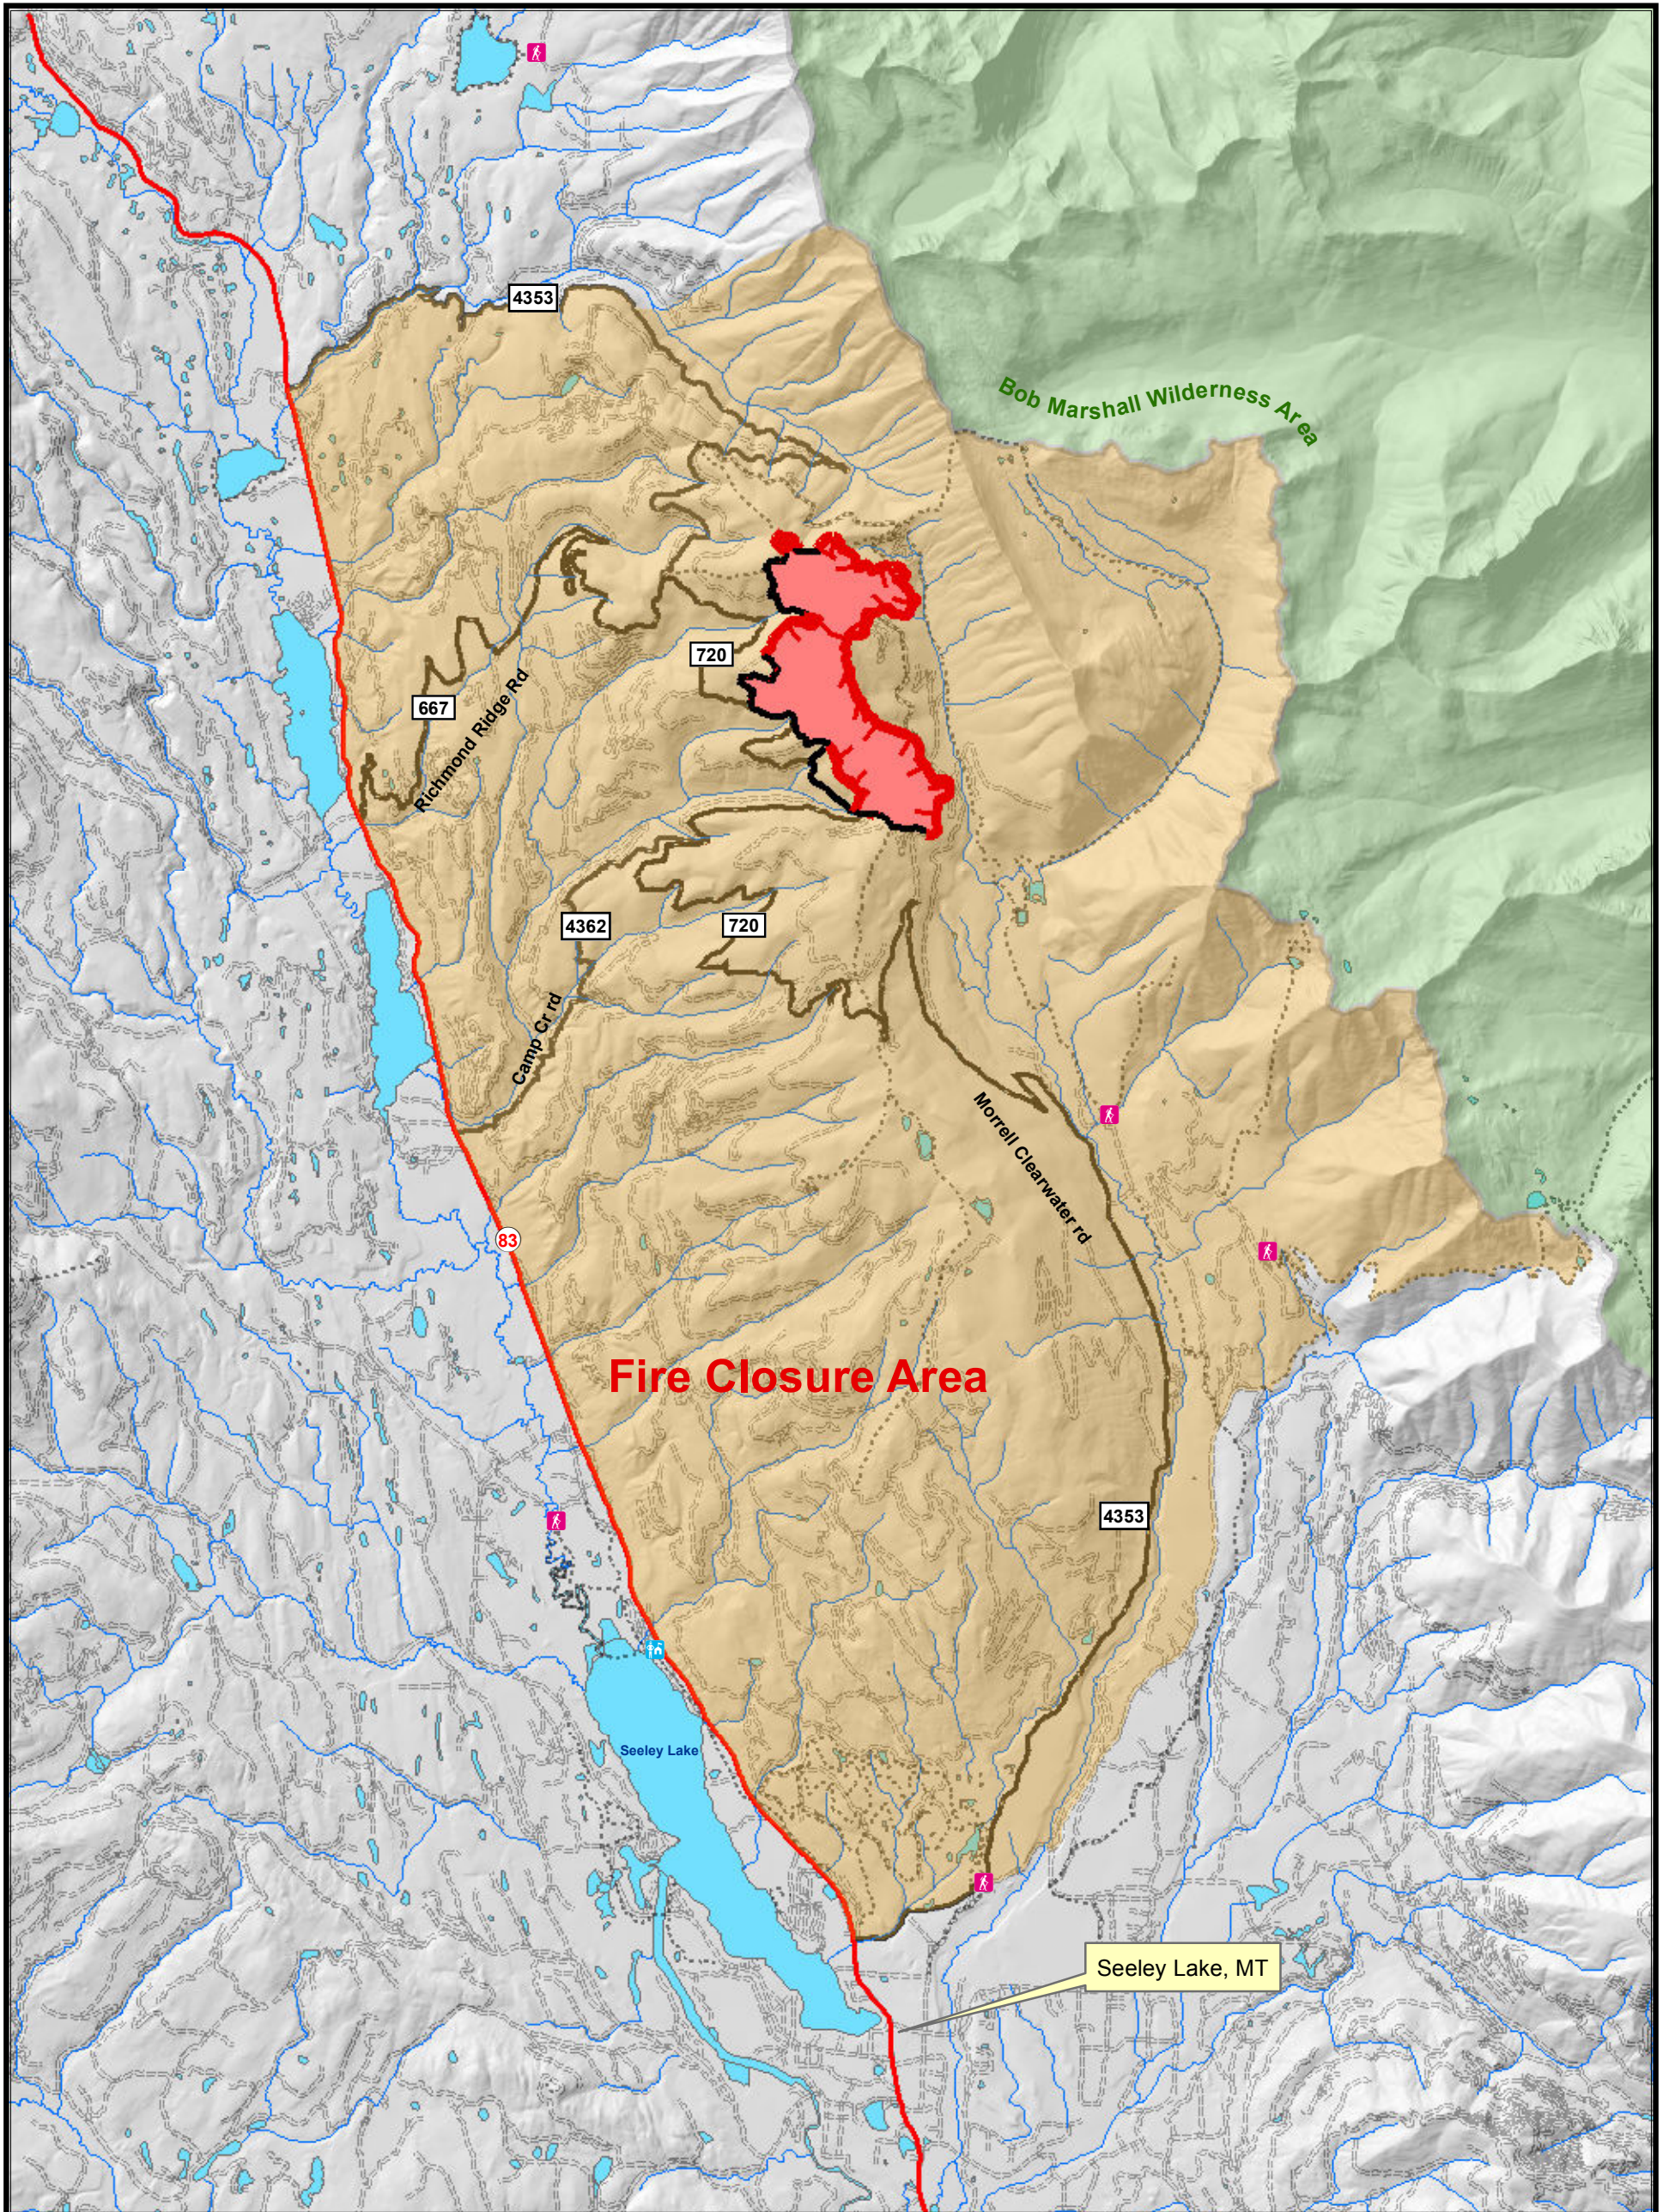

# Morrell Complex Fire

## Fire Closure Map

MT-LNF-000851  
 August 31, 2015  
 825 acres  
 NAD 1983  
 Degrees, Decimal Minutes

### Legend

- Uncontrolled Fire Edge
- Completed Line
- Seeley Lake Ranger Station
- Trailhead
- Wilderness Areas
- Morrell Complex Closure Area
- Streams
- Trails
- Other Roads

0 1 2 4 Miles

W. Glesener  
 Aug. 30, 2015  
 2130 Hours