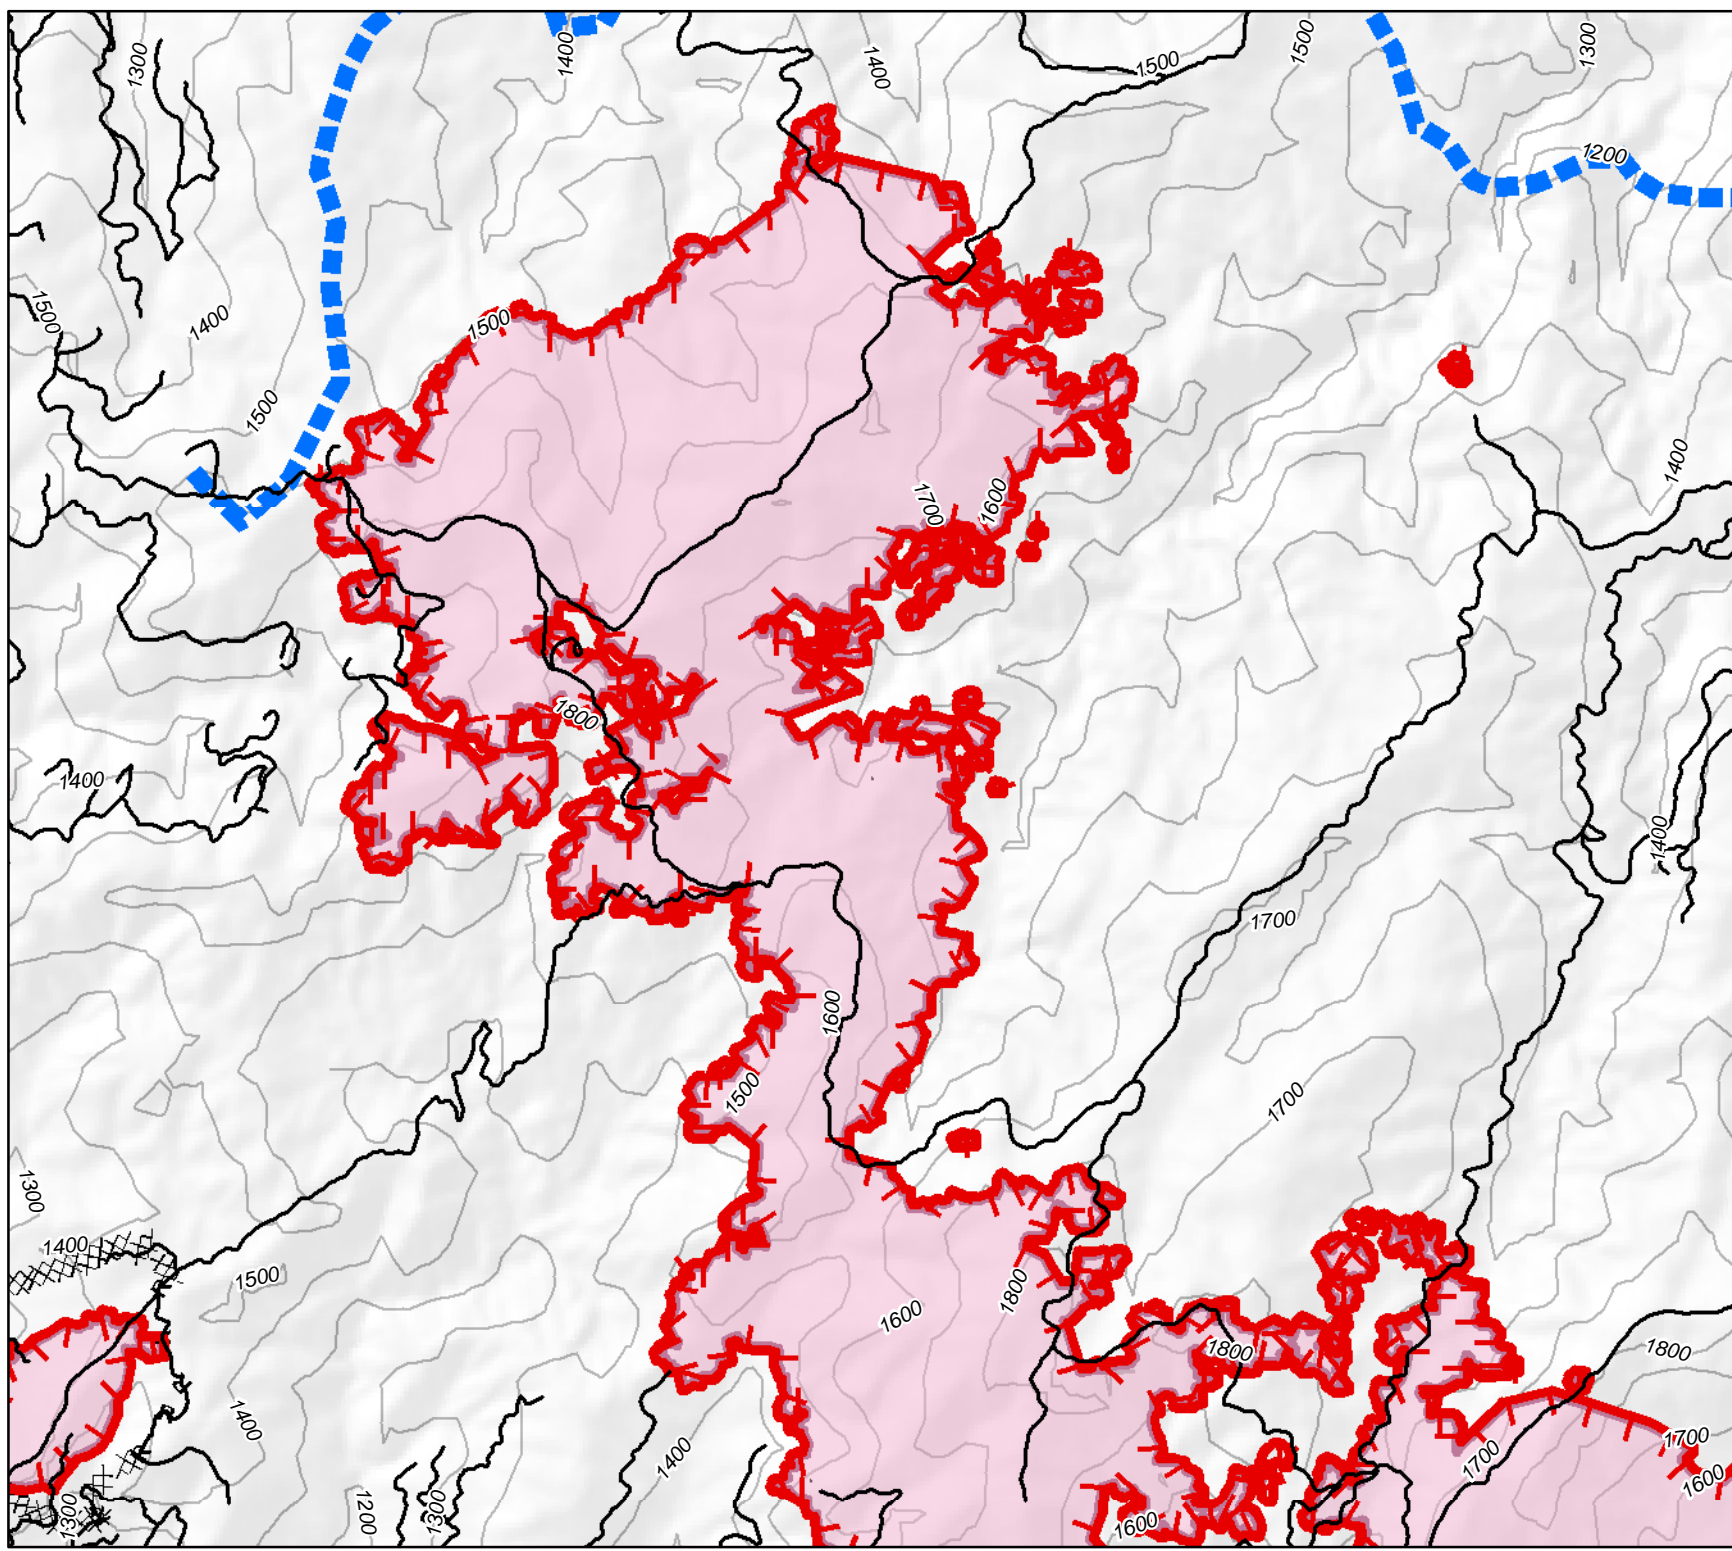

Motorway Complex

Snowy Summit Fire

ID-NCF-000859

September 13, 2015

5846 Acres

Page 10 of 11

-  Uncontrolled Fire Edge
-  Completed Dozer Line
-  Road as Completed Line
-  Maximum Manageable Area

1:50,000