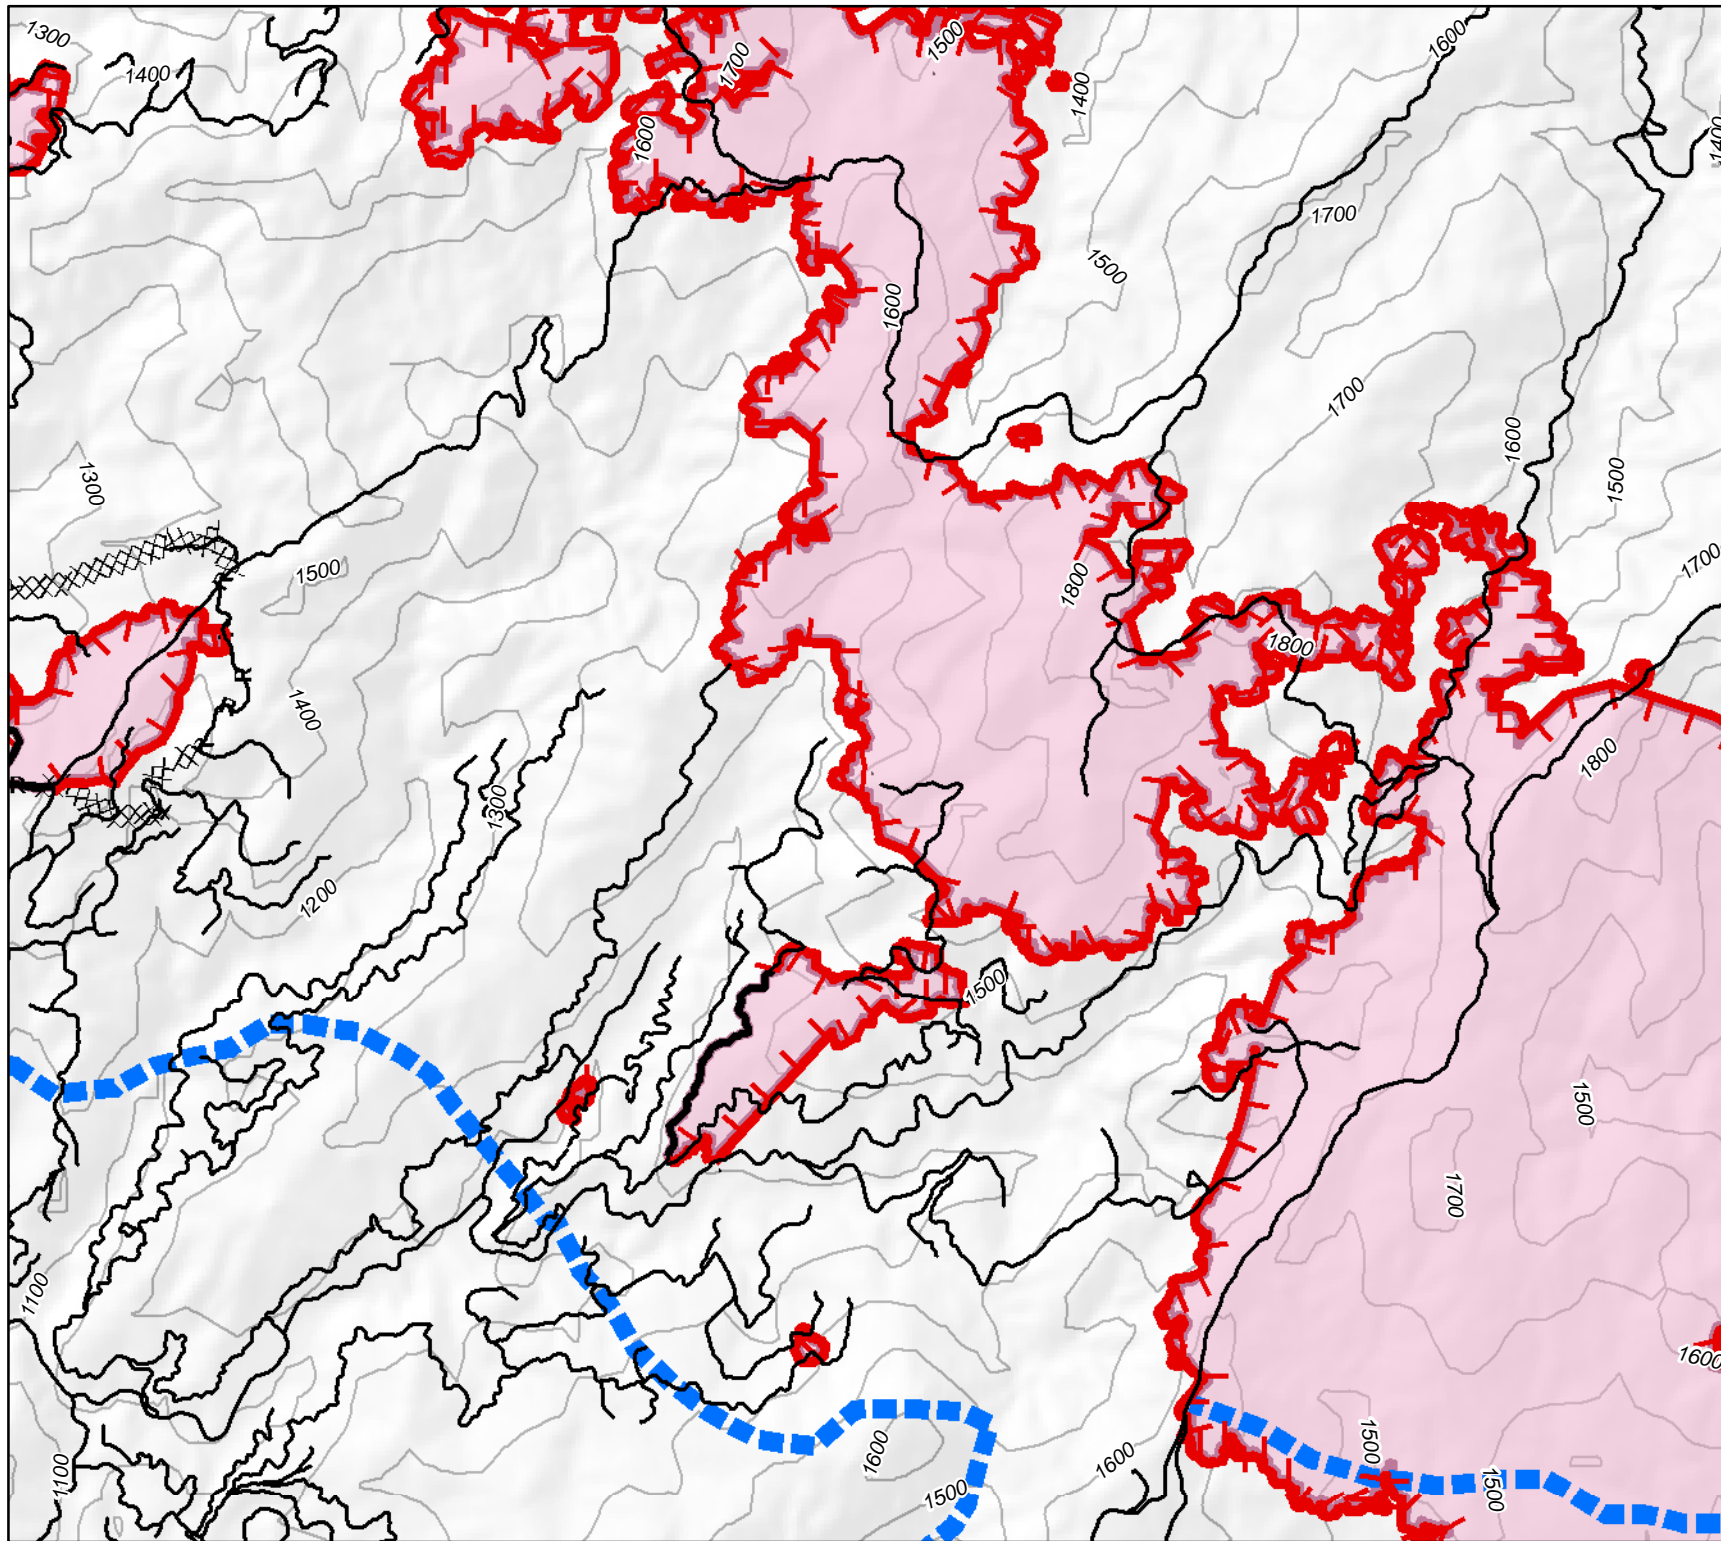

Motorway Complex

Snowy Summit/Yoosa Fire

ID-NCF-000859

September 13, 2015

345 Acres

Page 11 of 11

-  Uncontrolled Fire Edge
-  Completed Dozer Line
-  Completed Line
-  Road as Completed Line
-  Maximum Manageable Area

1:50,000