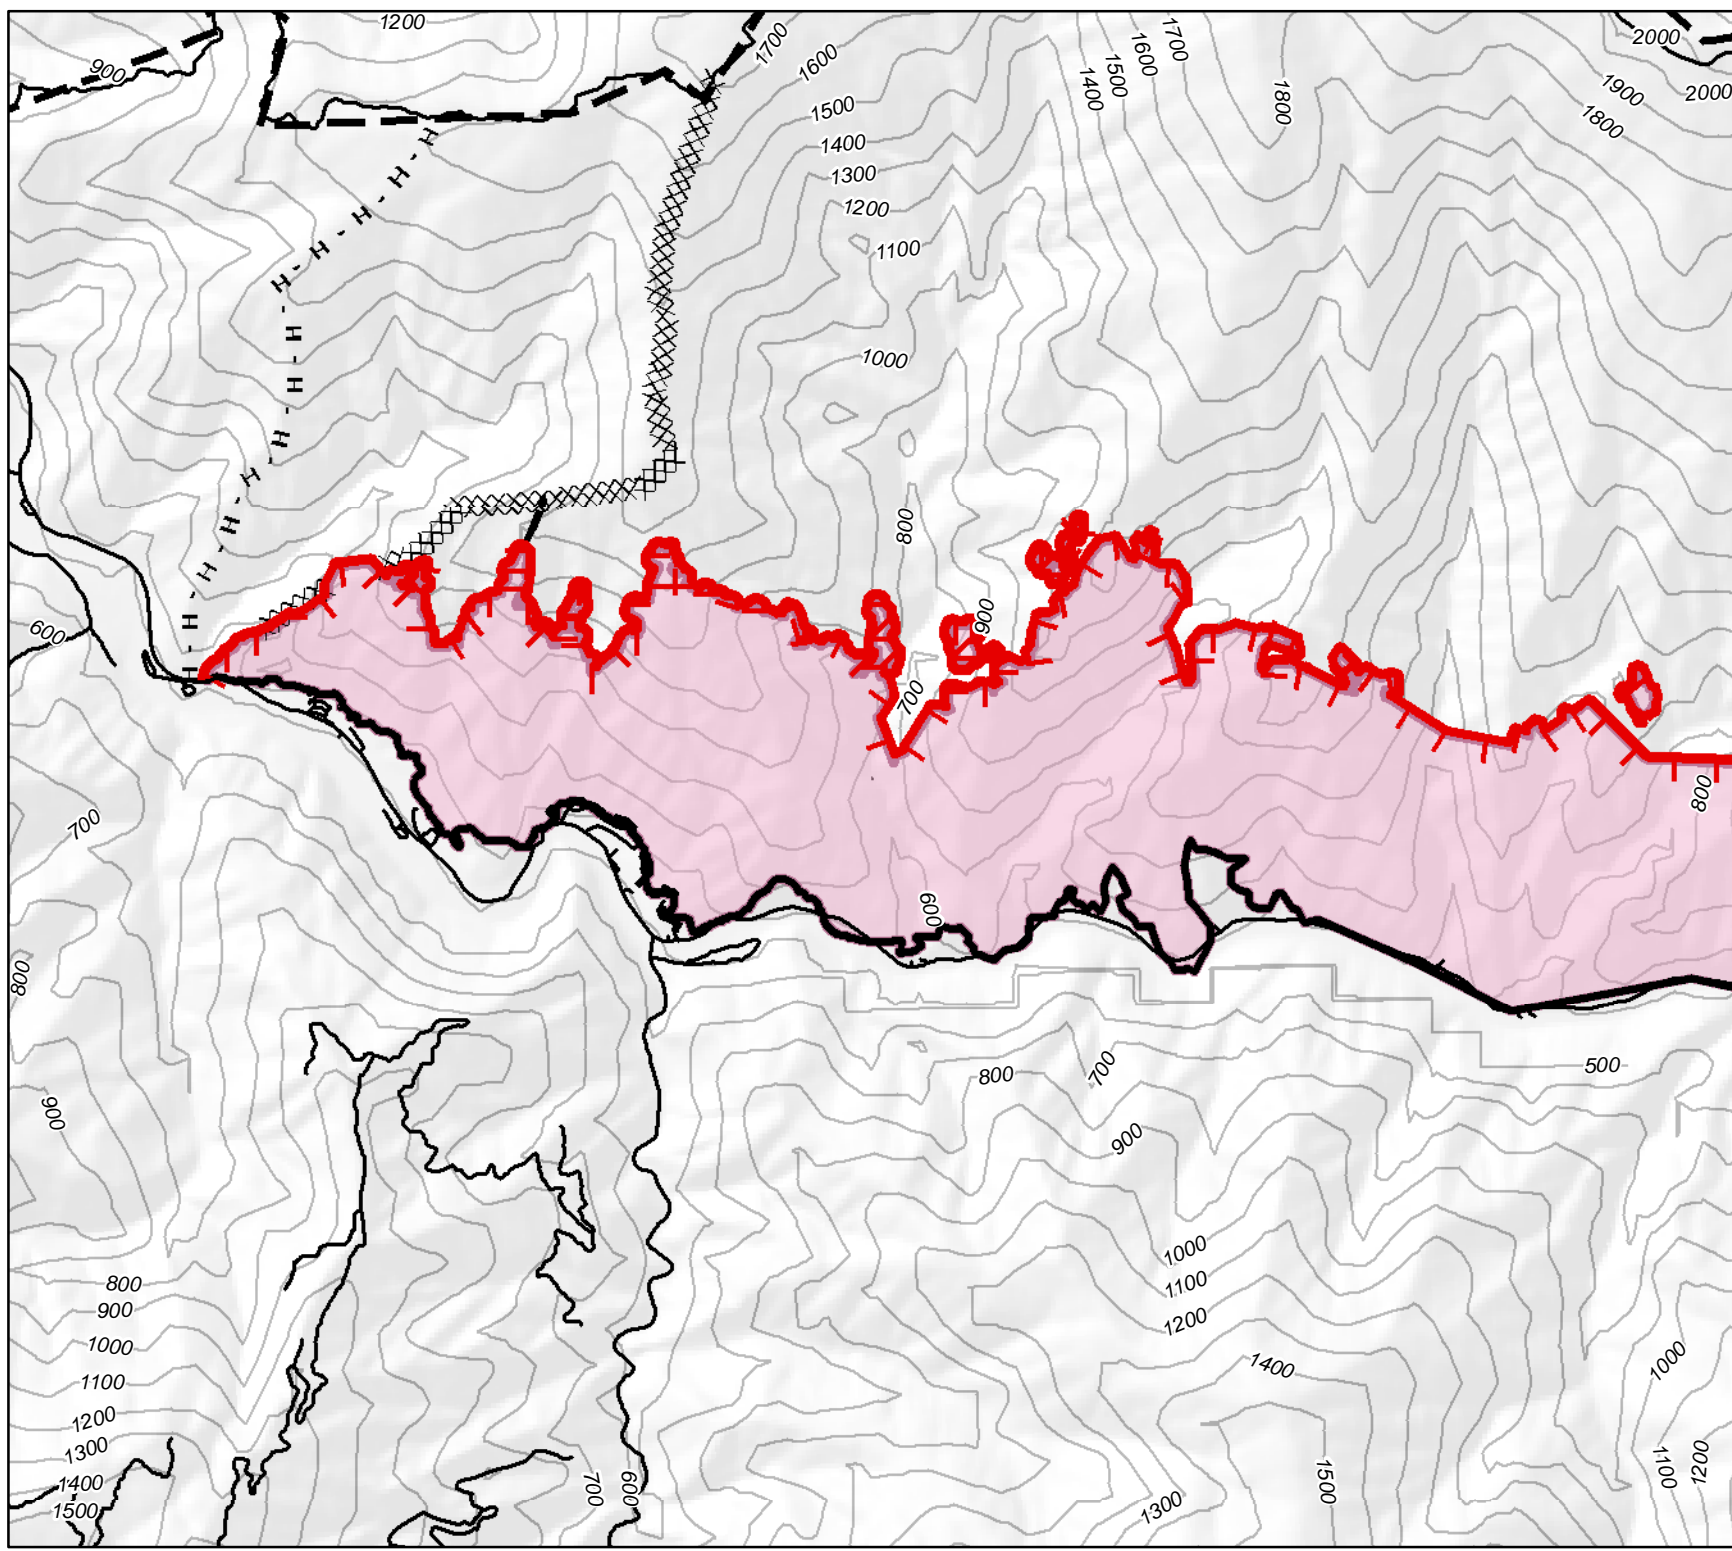

# Motorway Complex

Slide Fire

ID-NCF-000859

September 13, 2015

10296 Acres

Page 4 of 11

-  Uncontrolled Fire Edge
-  Completed Dozer Line
-  Completed Line
-  Hand Line
-  Planned Fire Line

1:50,000