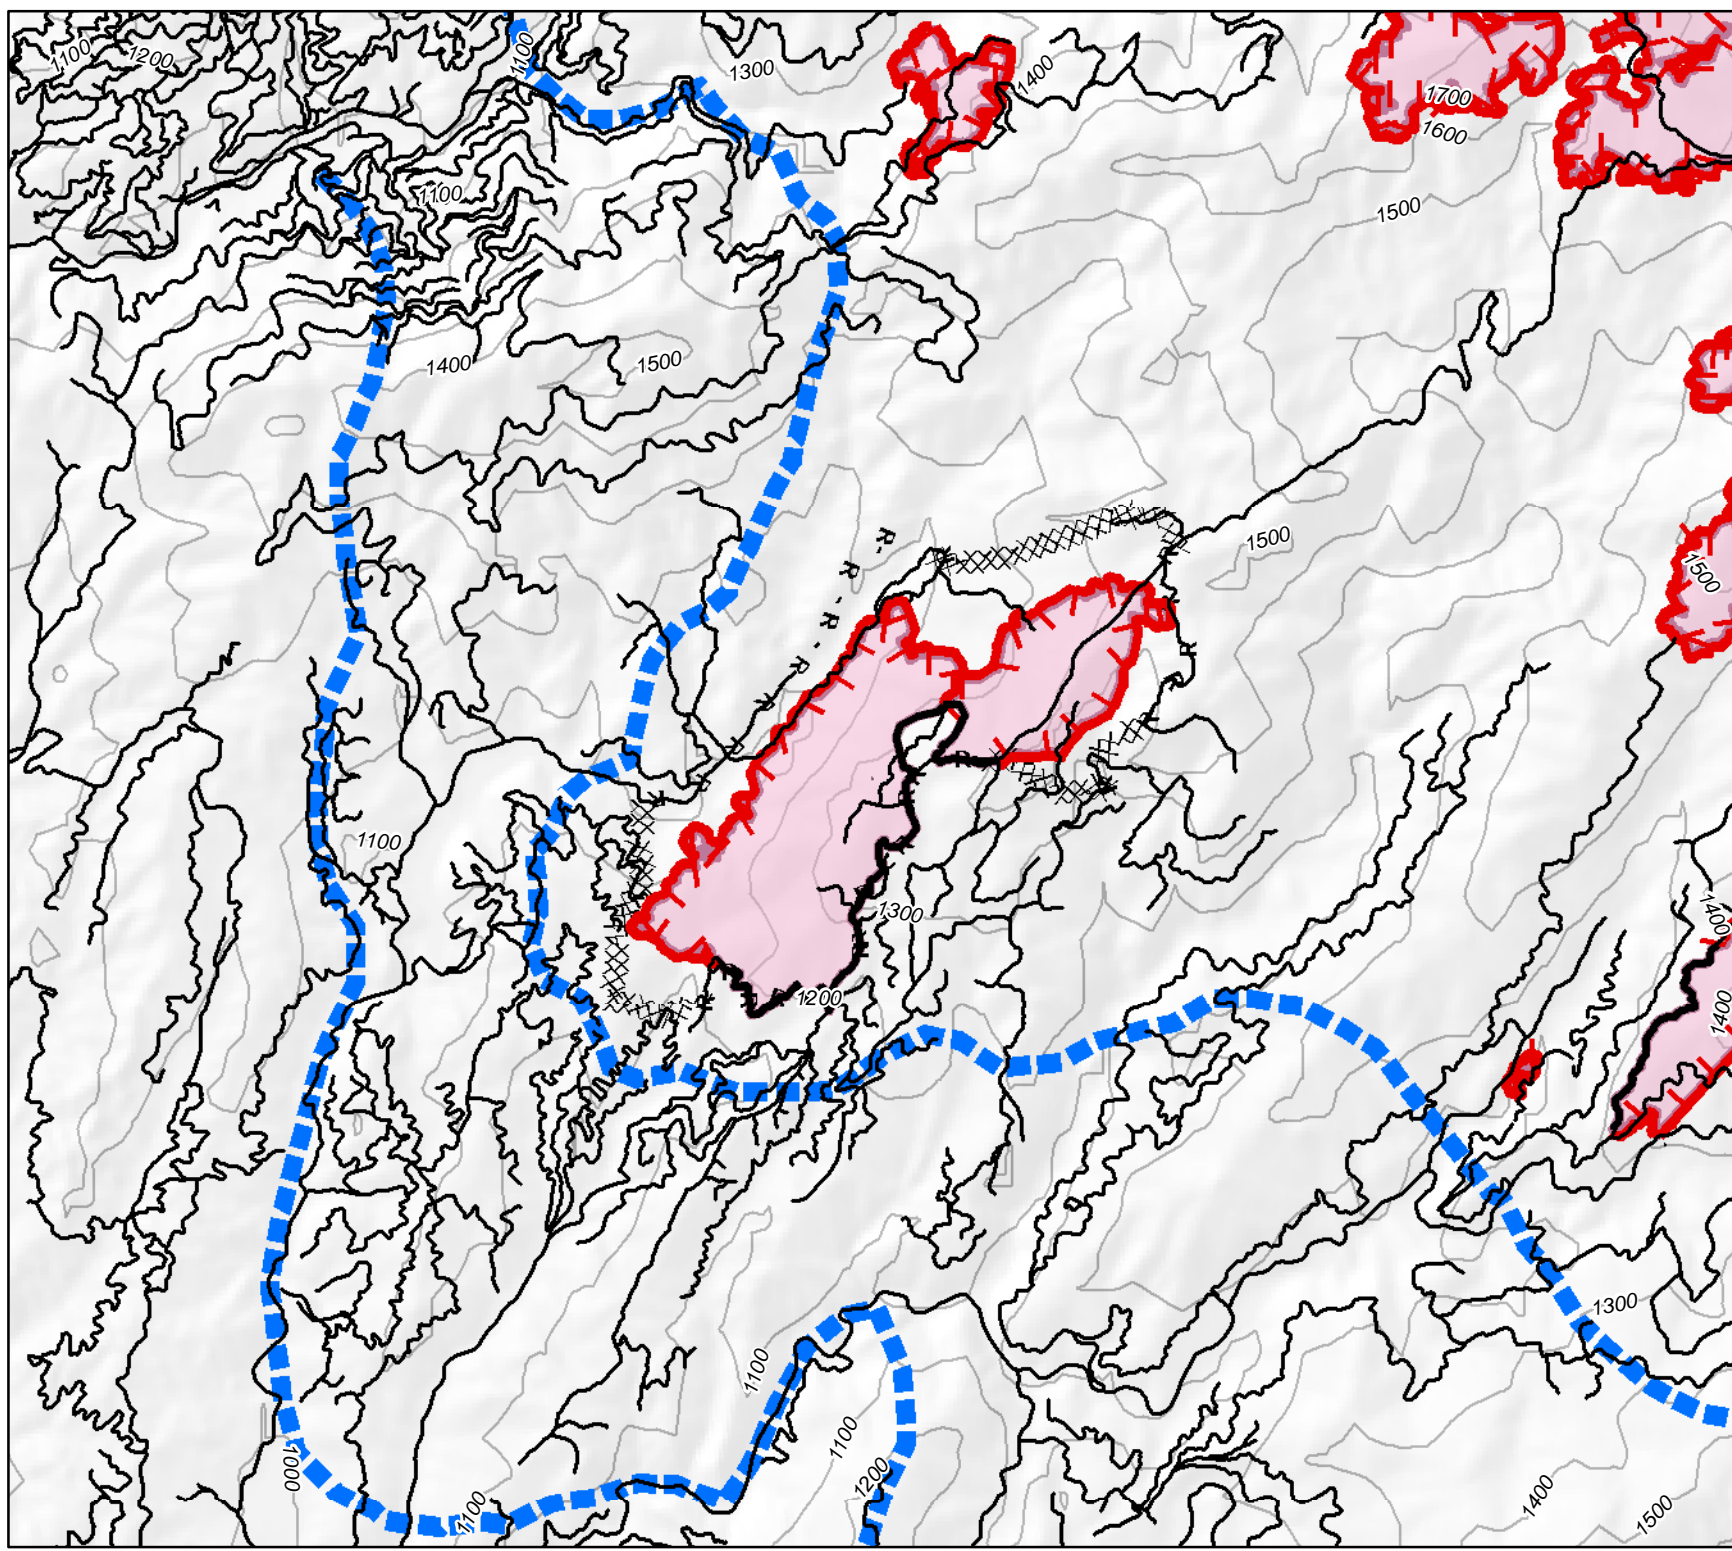

# Motorway Complex

Musselshell Fire

ID-NCF-000859

September 13, 2015

1023 Acres

Page 8 of 11

-  Uncontrolled Fire Edge
-  Completed Dozer Line
-  Completed Line
-  Road as Completed Line
-  Maximum Manageable Area

1:50,000