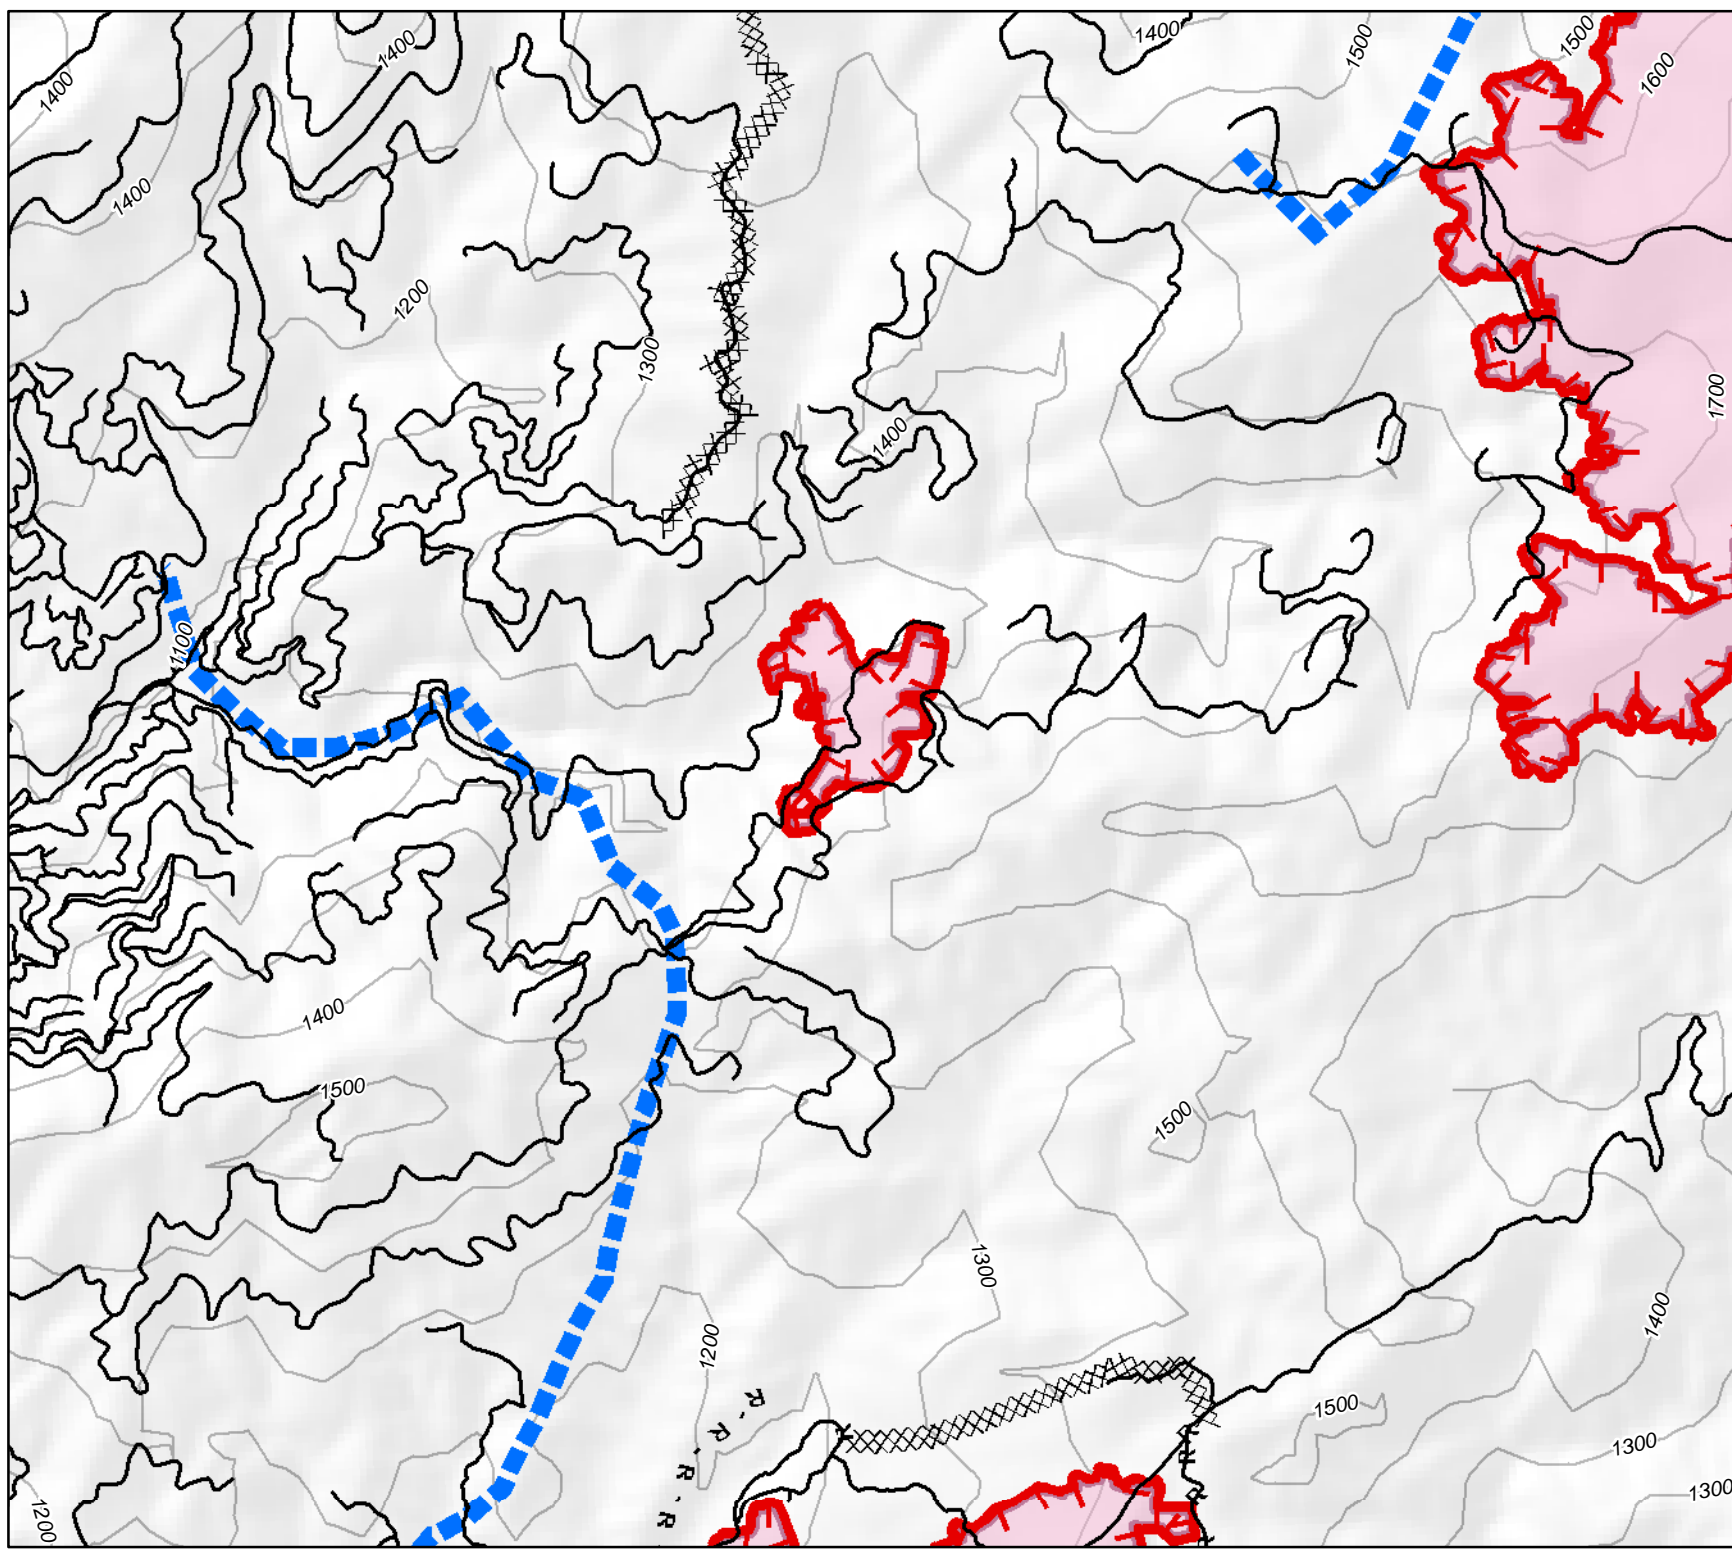

Motorway Complex

Lost Hat Fire

ID-NCF-000859

September 13, 2015

75 Acres

Page 9 of 11

-  Uncontrolled Fire Edge
-  Completed Dozer Line
-  Road as Completed Line
-  Maximum Manageable Area

1:32,000