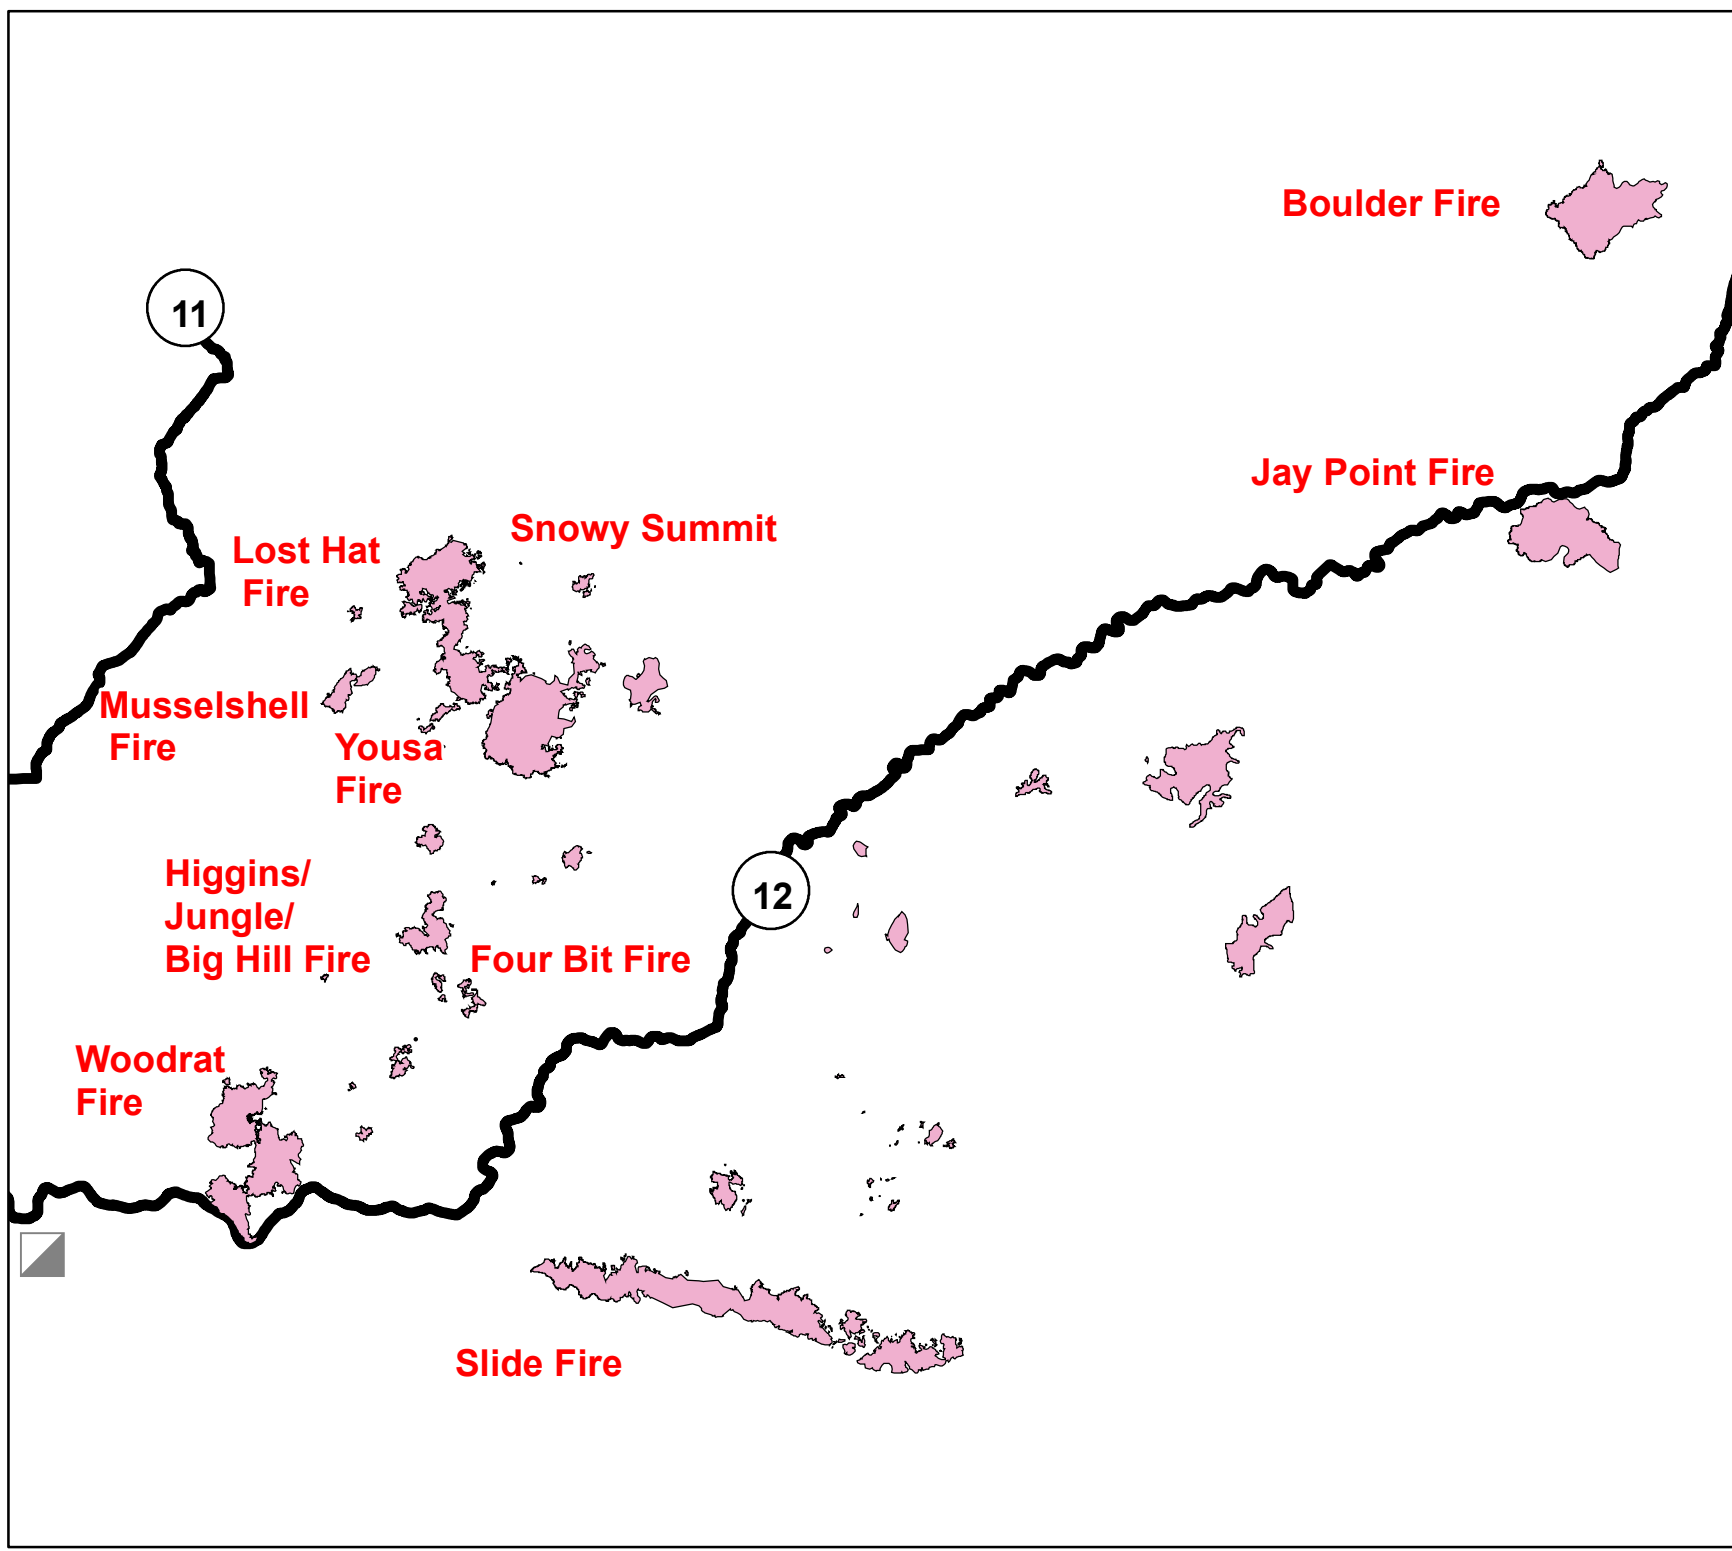

Motorway Complex

ID-NCF-000859

Final Overview
September 16, 2015
44,279 acres

1:458,654