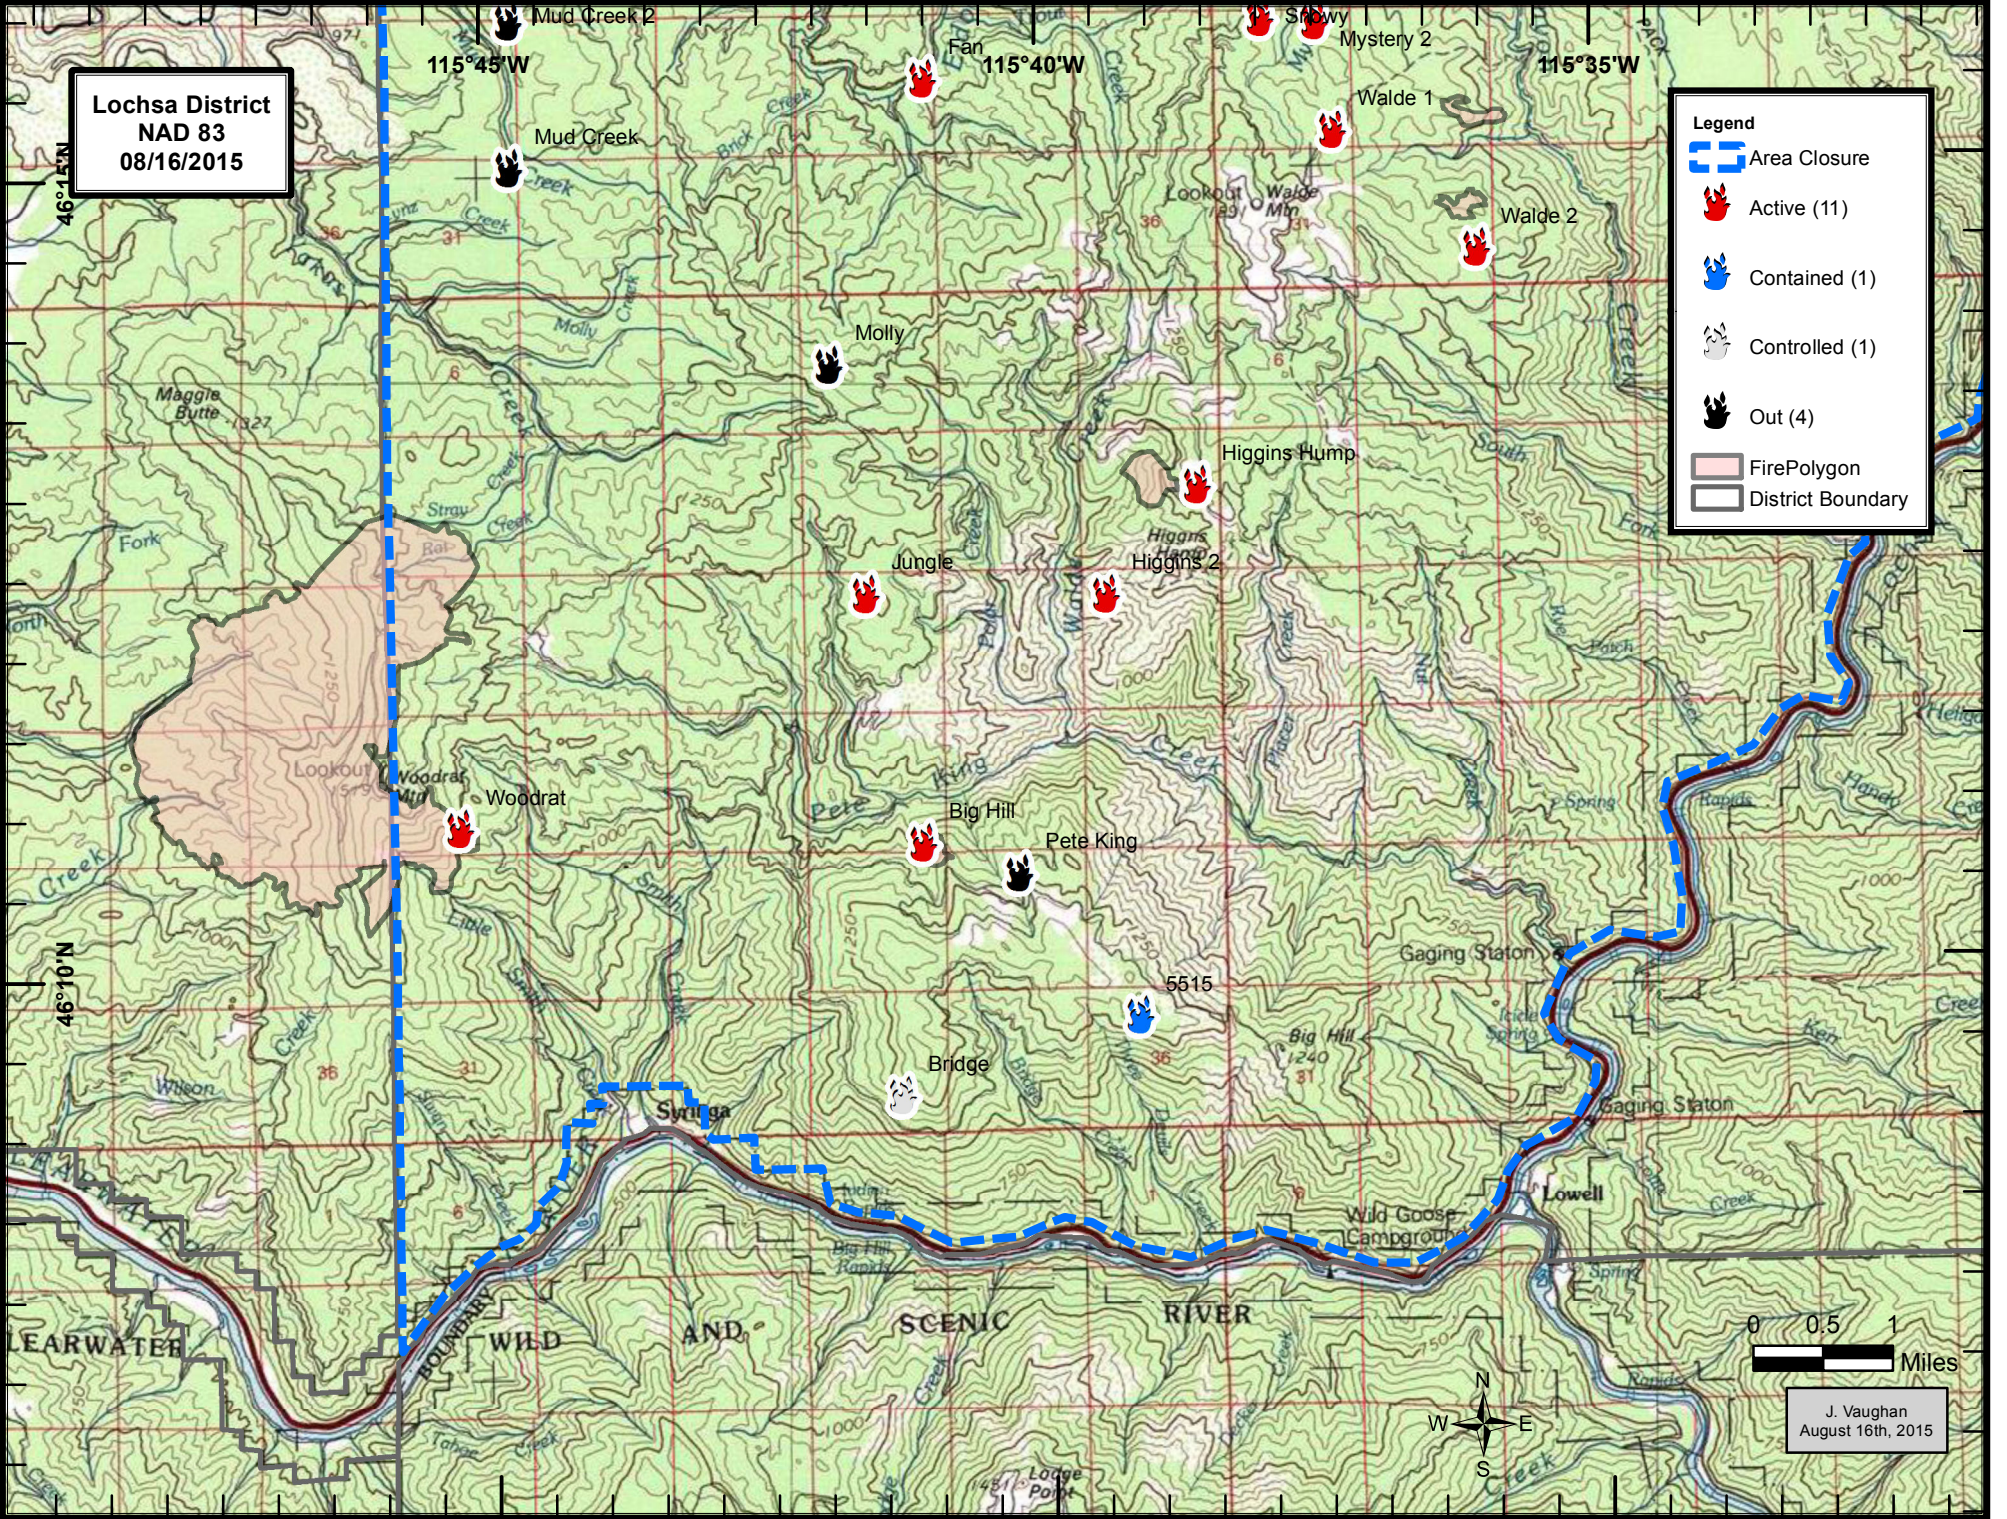

Lochsa District
NAD 83
08/16/2015

Legend

- Area Closure
- Active (11)
- Contained (1)
- Controlled (1)
- Out (4)
- FirePolygon
- District Boundary

J. Vaughan
August 16th, 2015