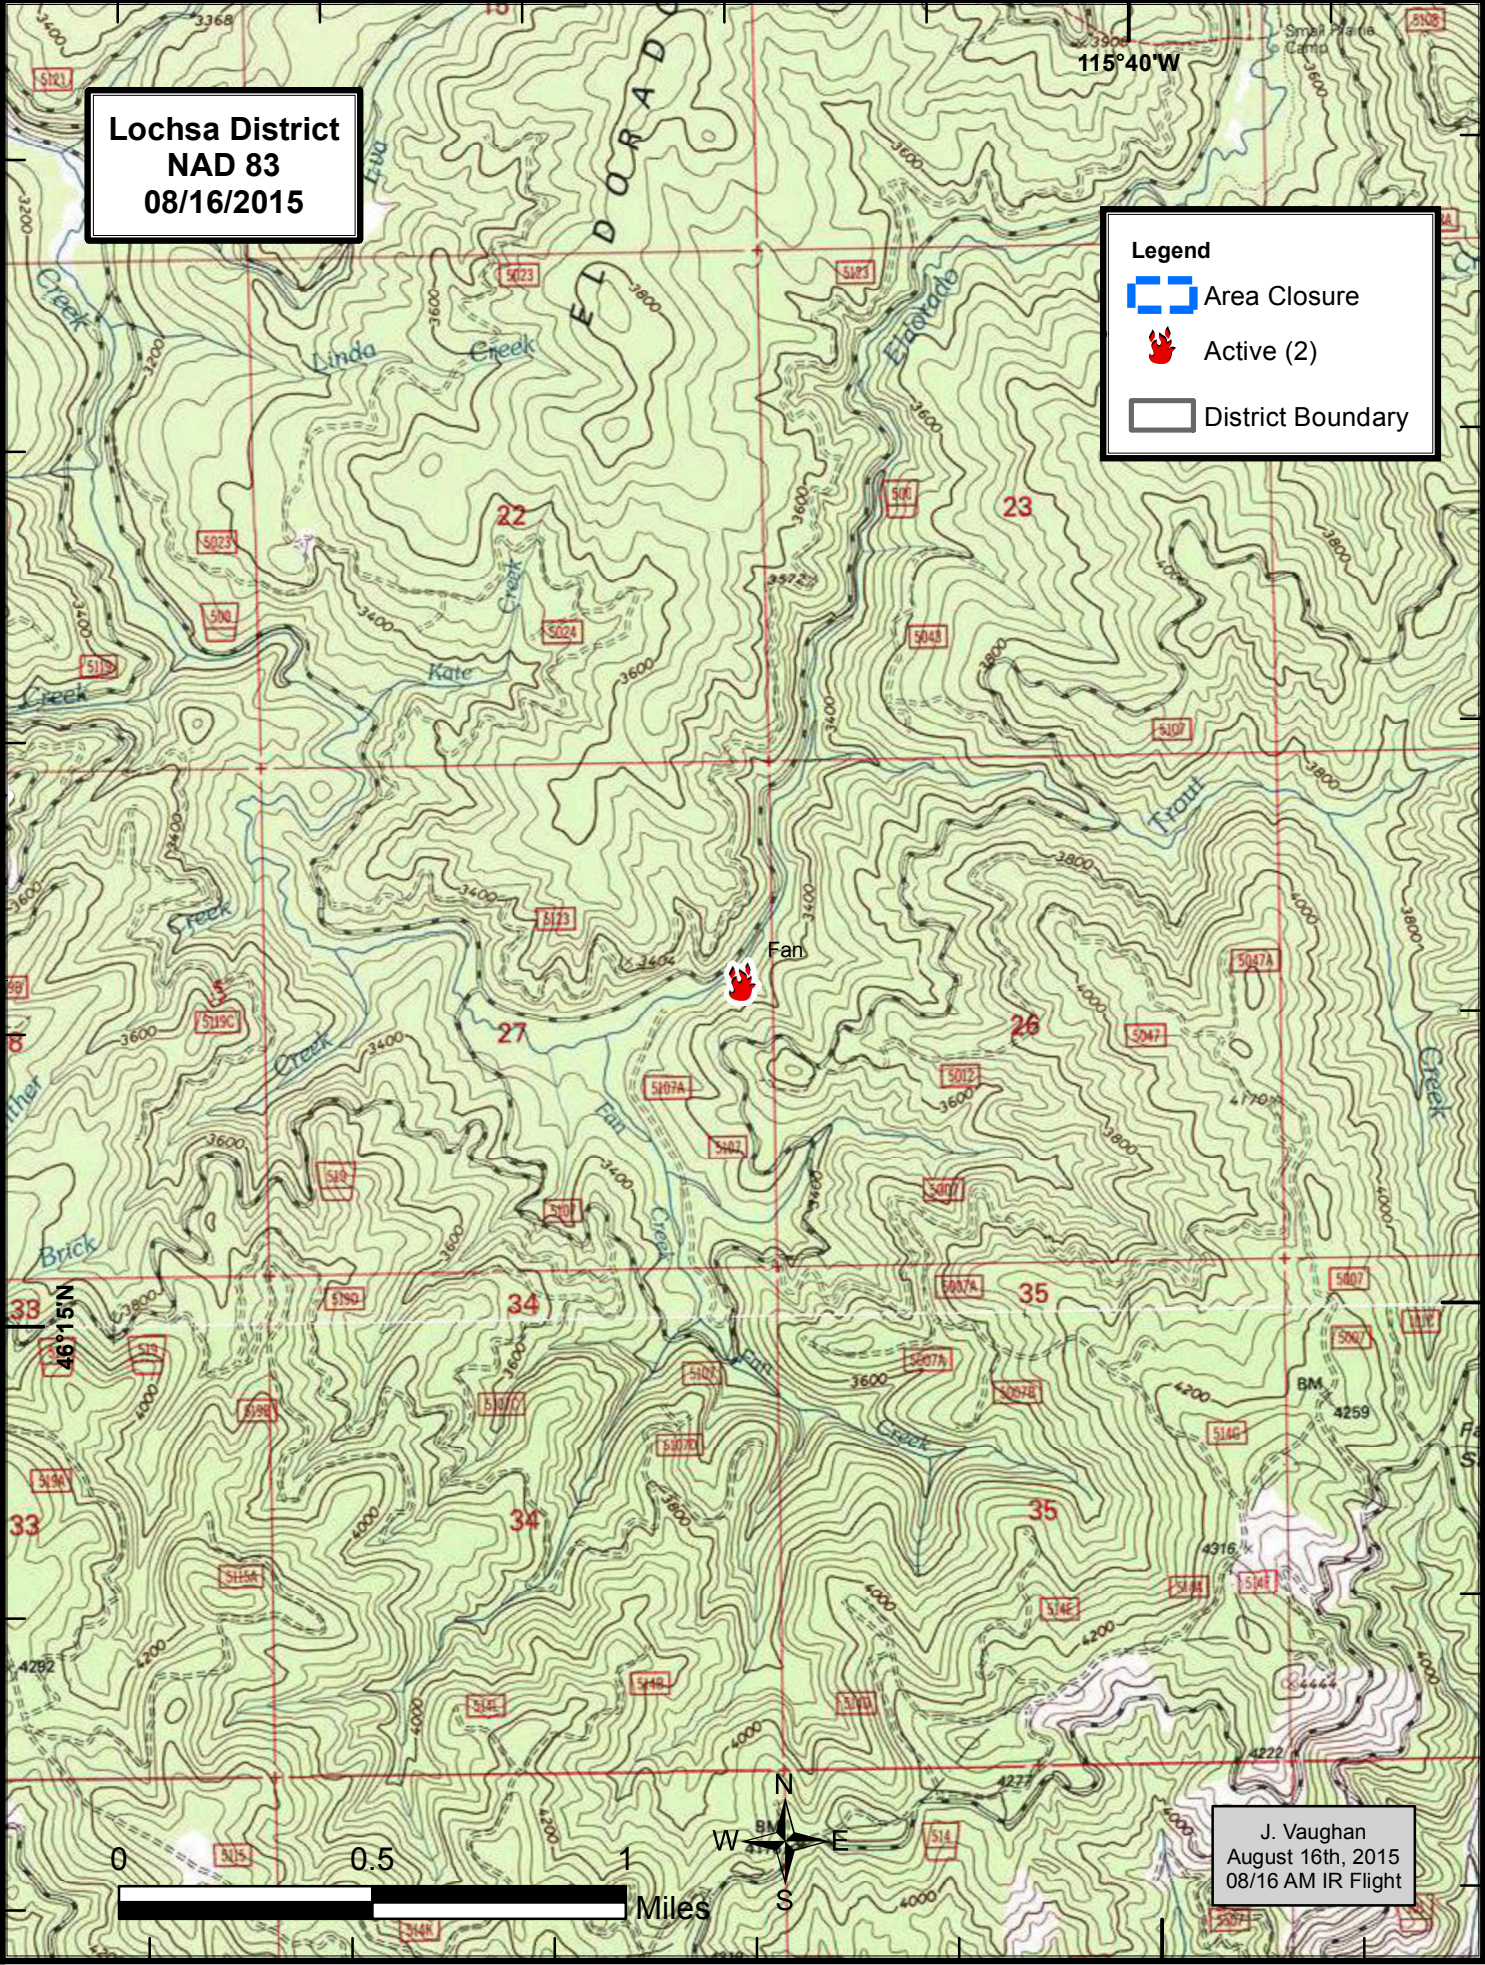

Lochsa District
NAD 83
08/16/2015

Legend

-  Area Closure
-  Active (2)
-  District Boundary

J. Vaughan
August 16th, 2015
08/16 AM IR Flight