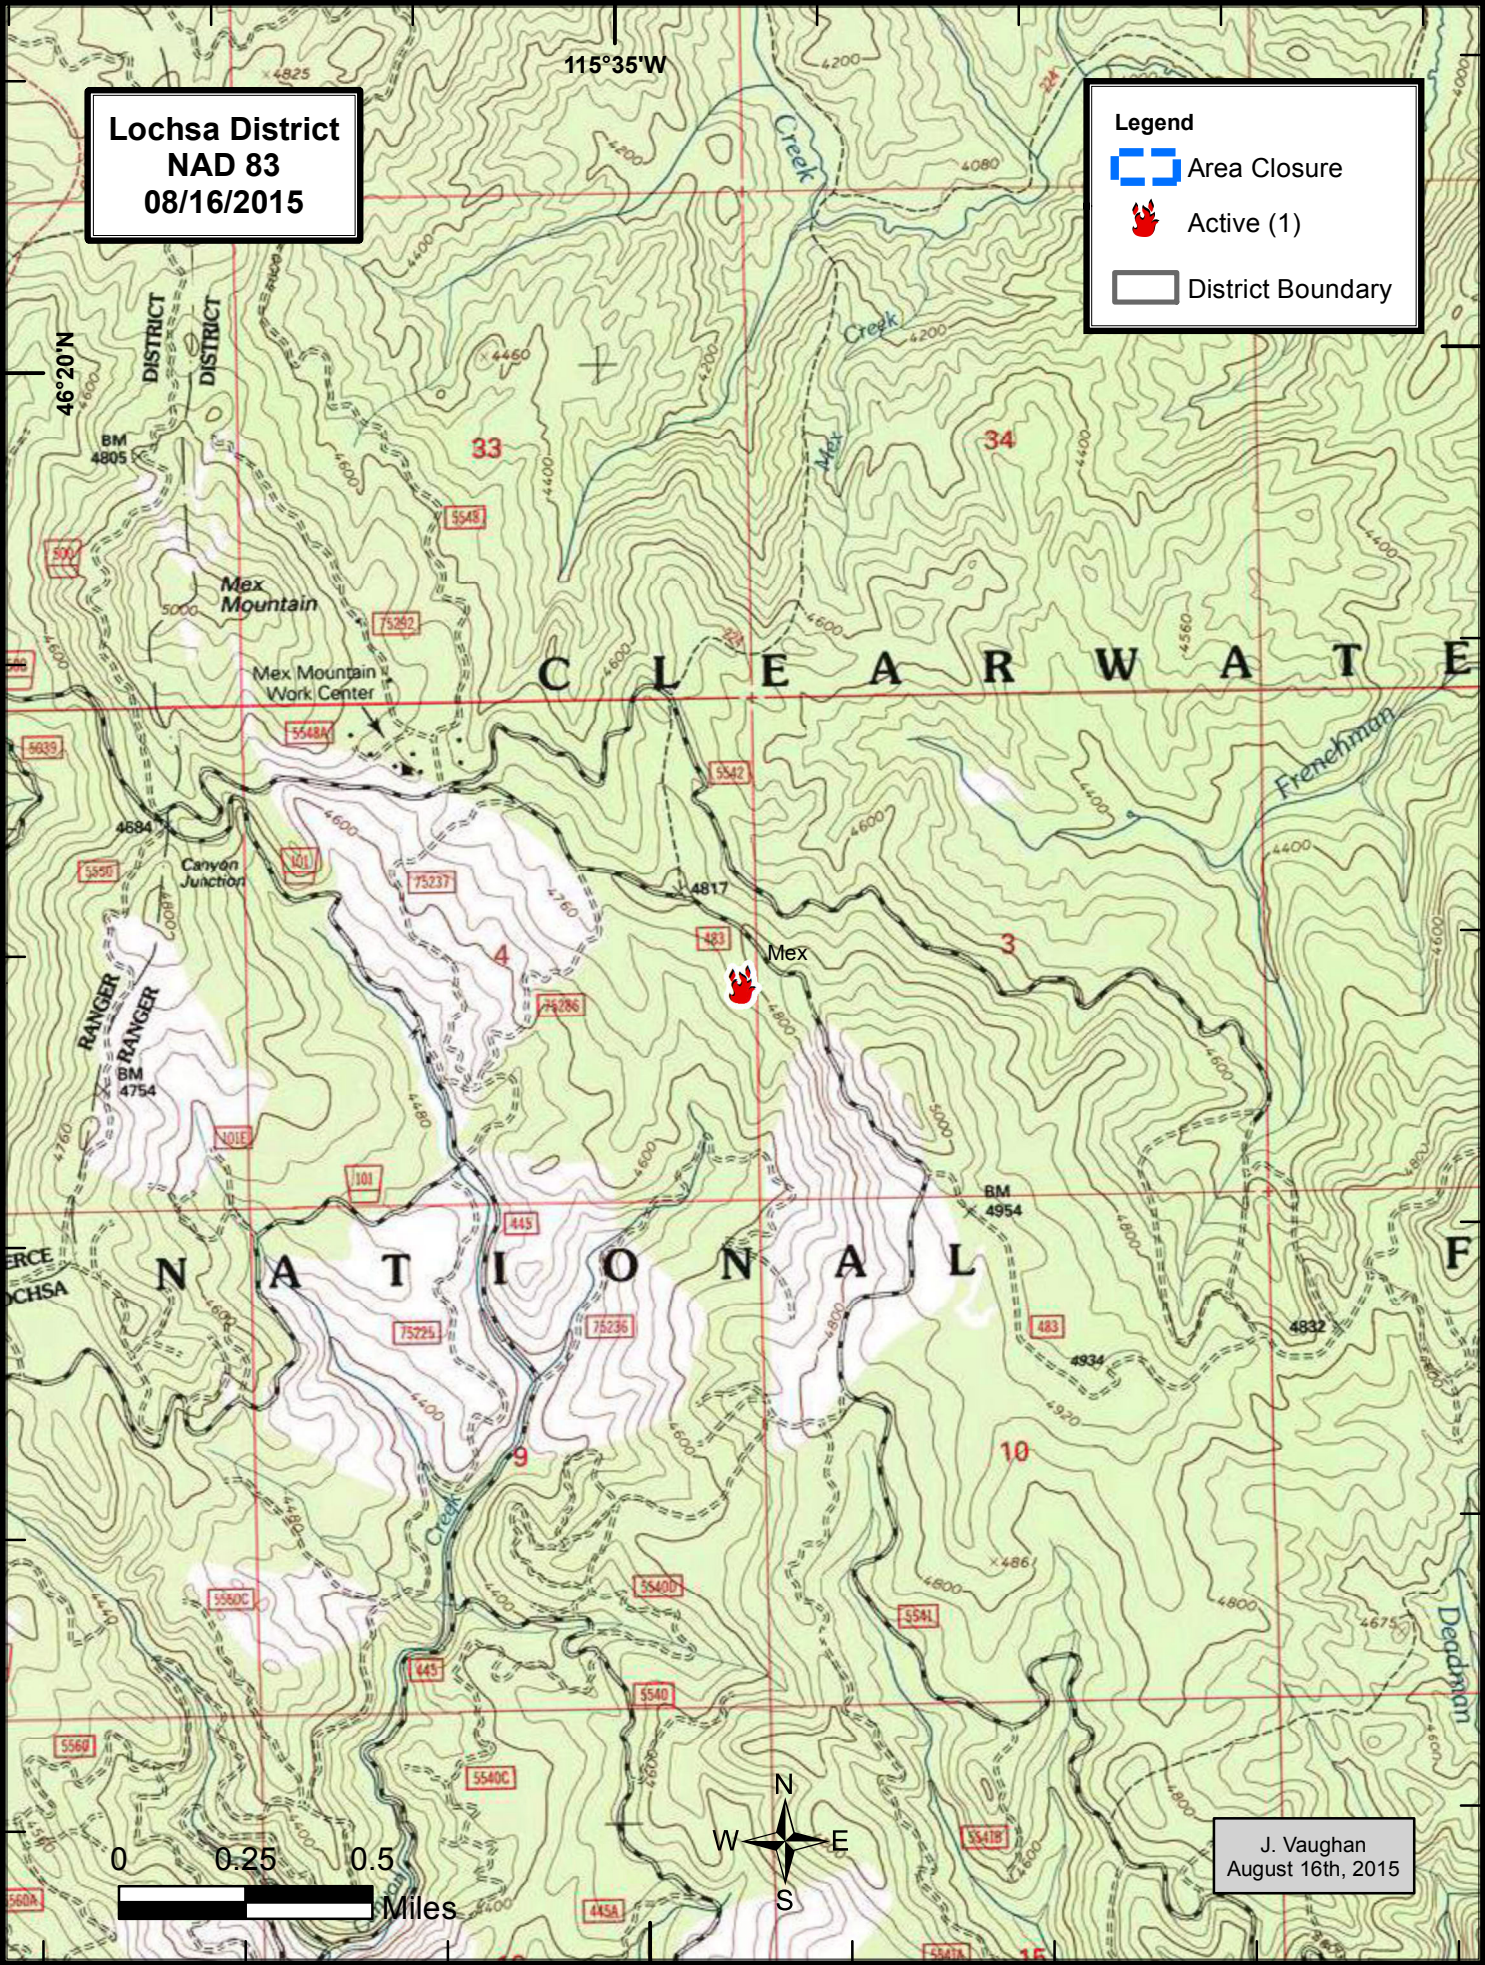

Lochsa District
NAD 83
08/16/2015

Legend

-  Area Closure
-  Active (1)
-  District Boundary

J. Vaughan
August 16th, 2015