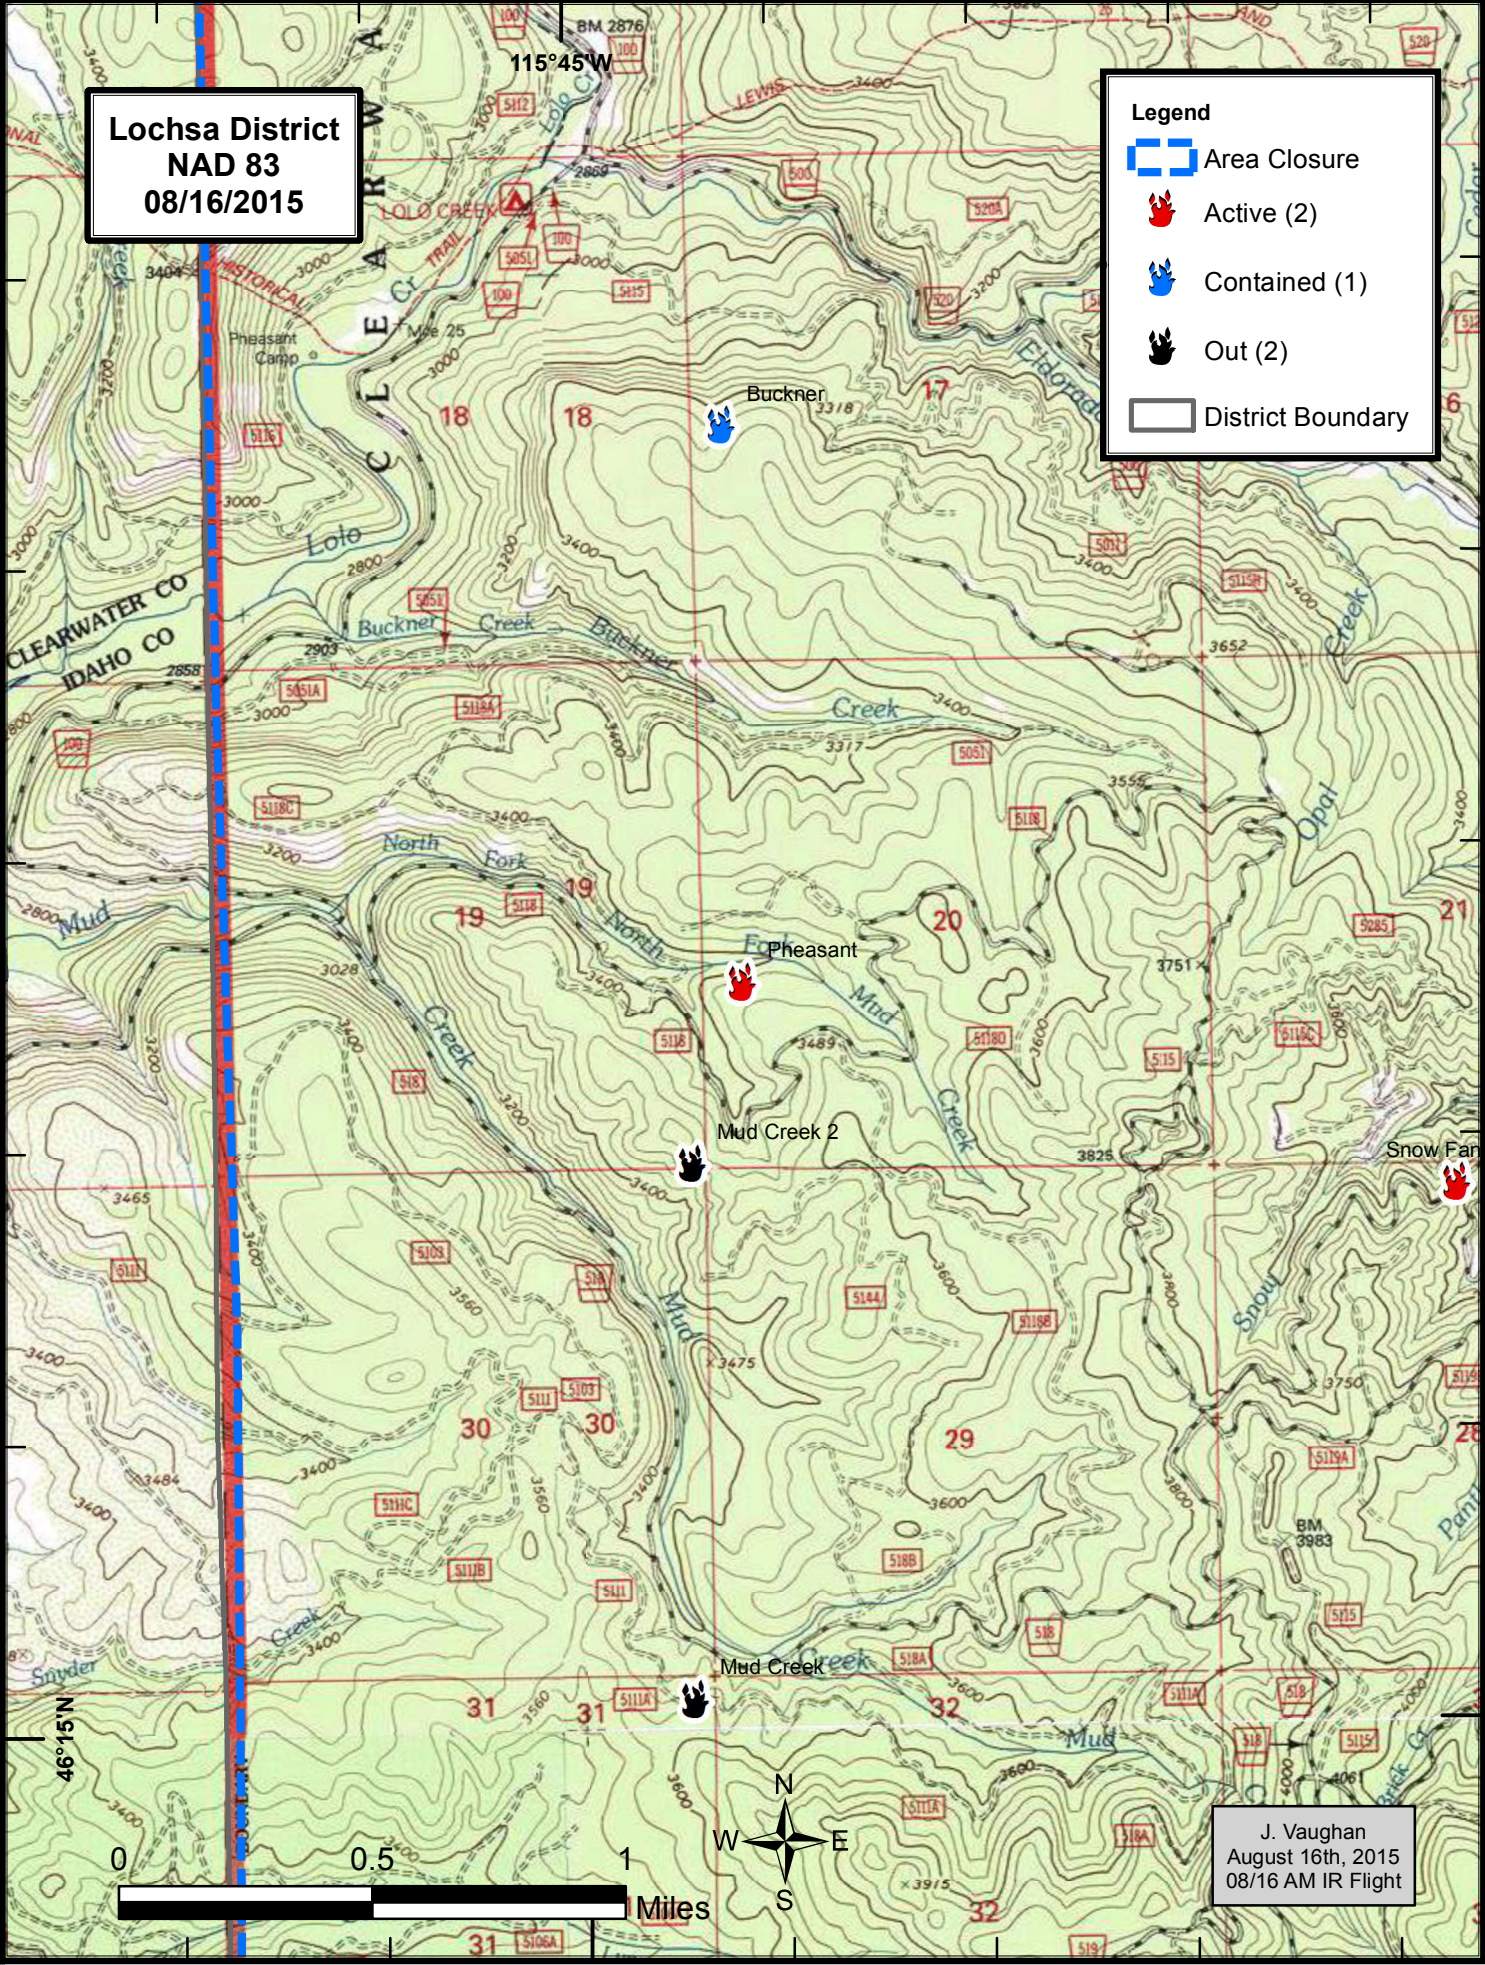

Lochsa District
NAD 83
08/16/2015

Legend

-  Area Closure
-  Active (2)
-  Contained (1)
-  Out (2)
-  District Boundary

J. Vaughan
August 16th, 2015
08/16 AM IR Flight