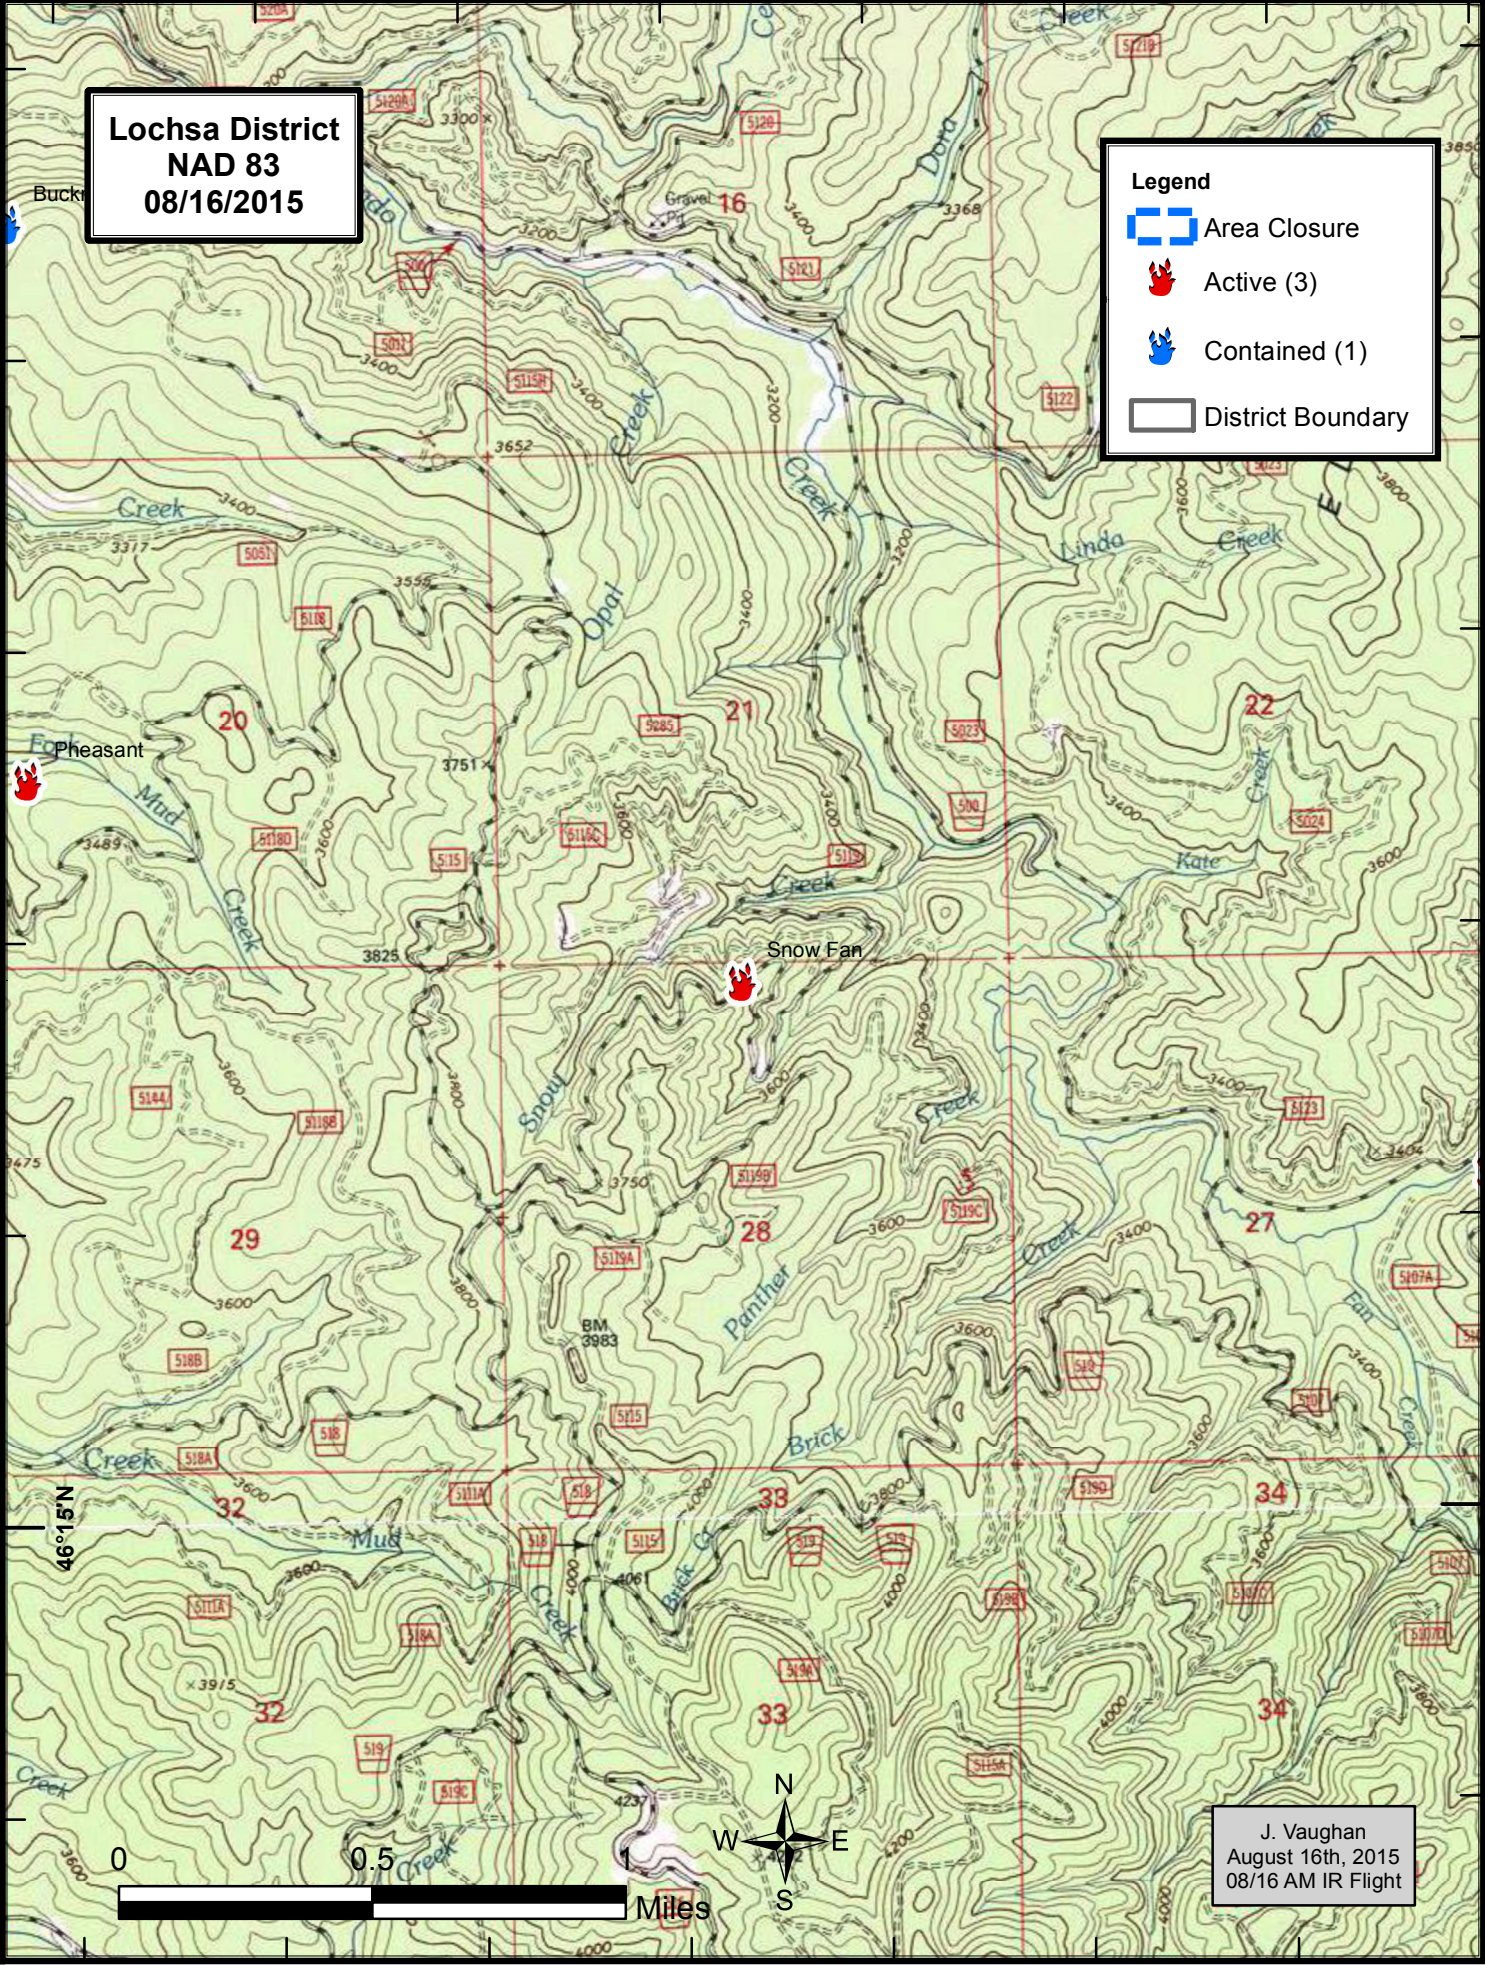

Lochsa District
NAD 83
08/16/2015

Legend

-  Area Closure
-  Active (3)
-  Contained (1)
-  District Boundary

J. Vaughan
August 16th, 2015
08/16 AM IR Flight