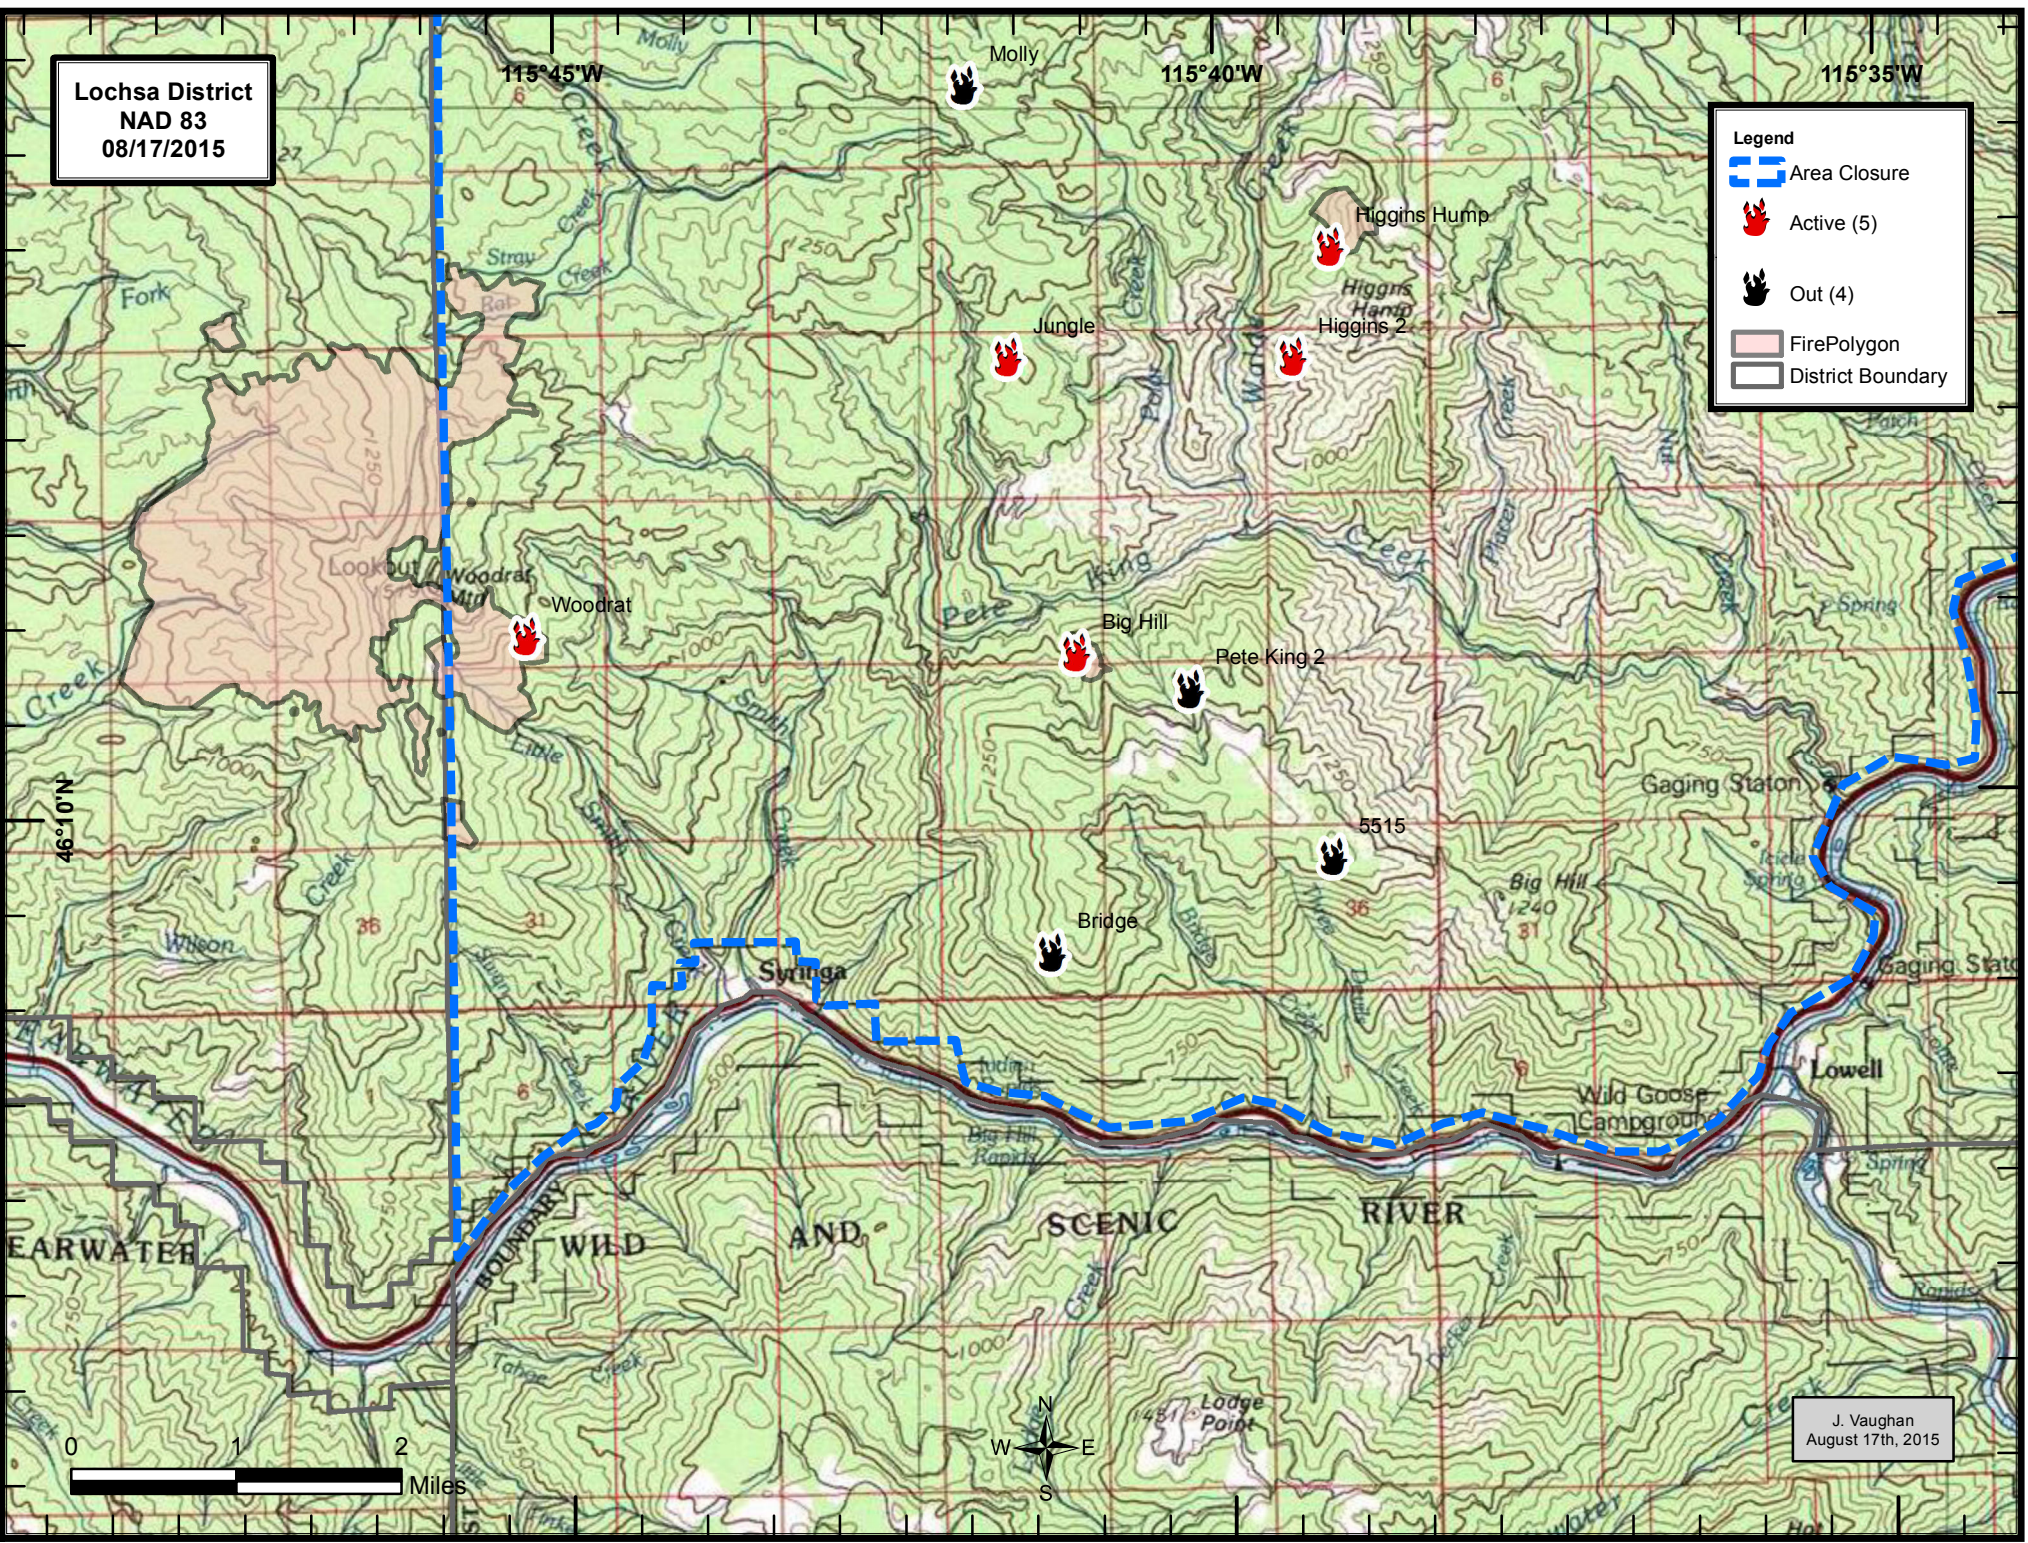

Lochsa District
NAD 83
08/17/2015

Legend

-  Area Closure
-  Active (5)
-  Out (4)
-  FirePolygon
-  District Boundary

J. Vaughan
August 17th, 2015