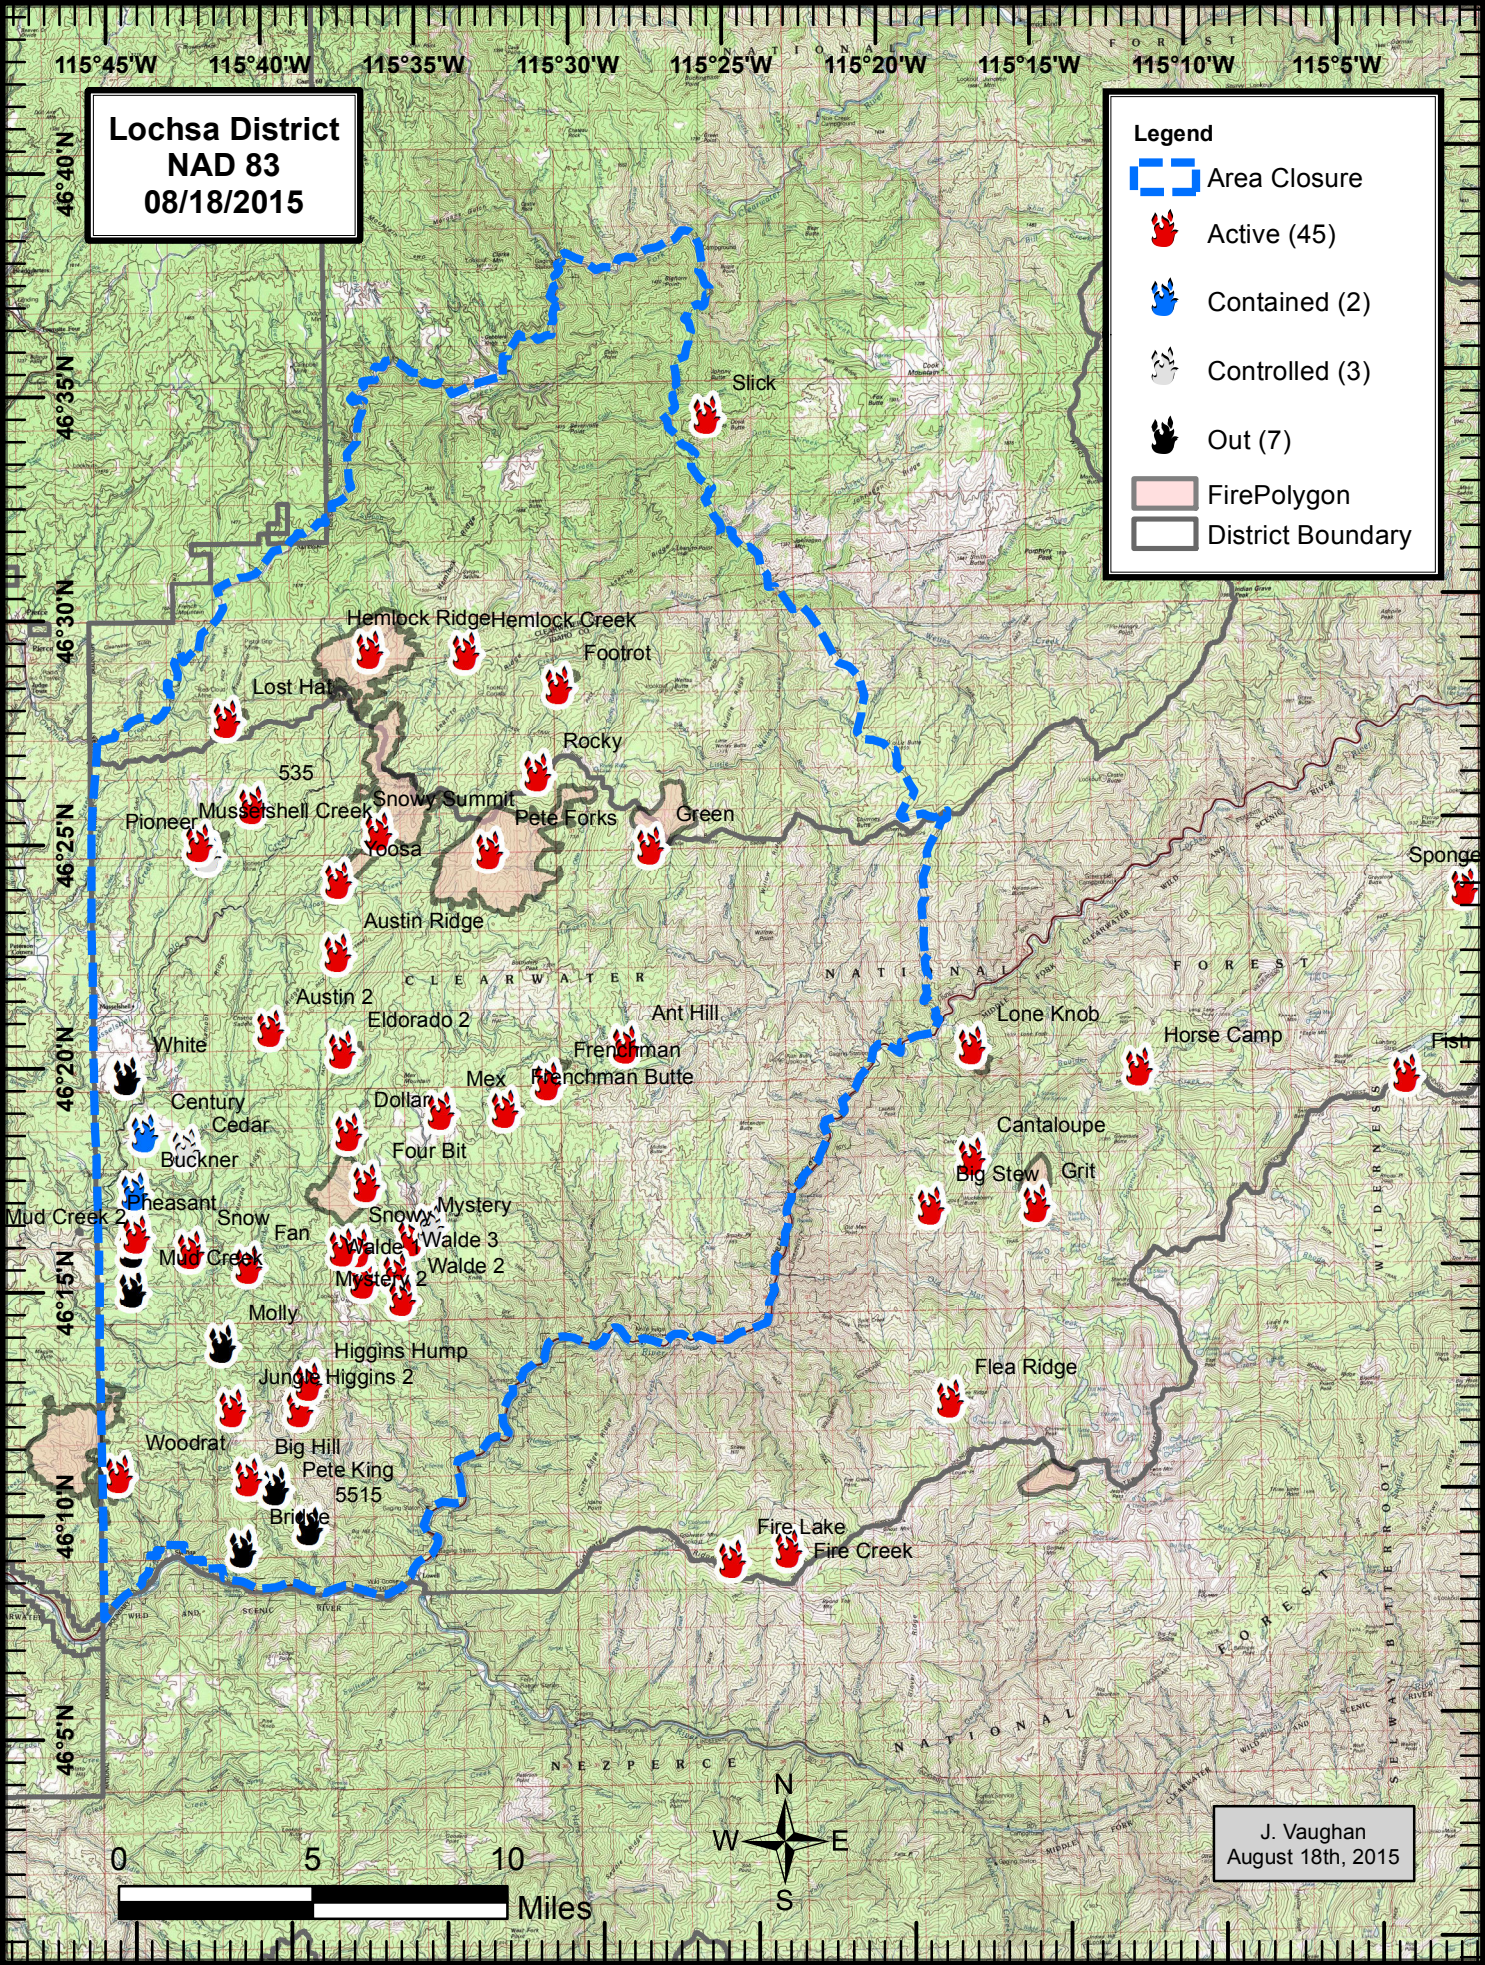

**Lochsa District
NAD 83
08/18/2015**

Legend

-  Area Closure
-  Active (45)
-  Contained (2)
-  Controlled (3)
-  Out (7)
-  FirePolygon
-  District Boundary

J. Vaughan
August 18th, 2015