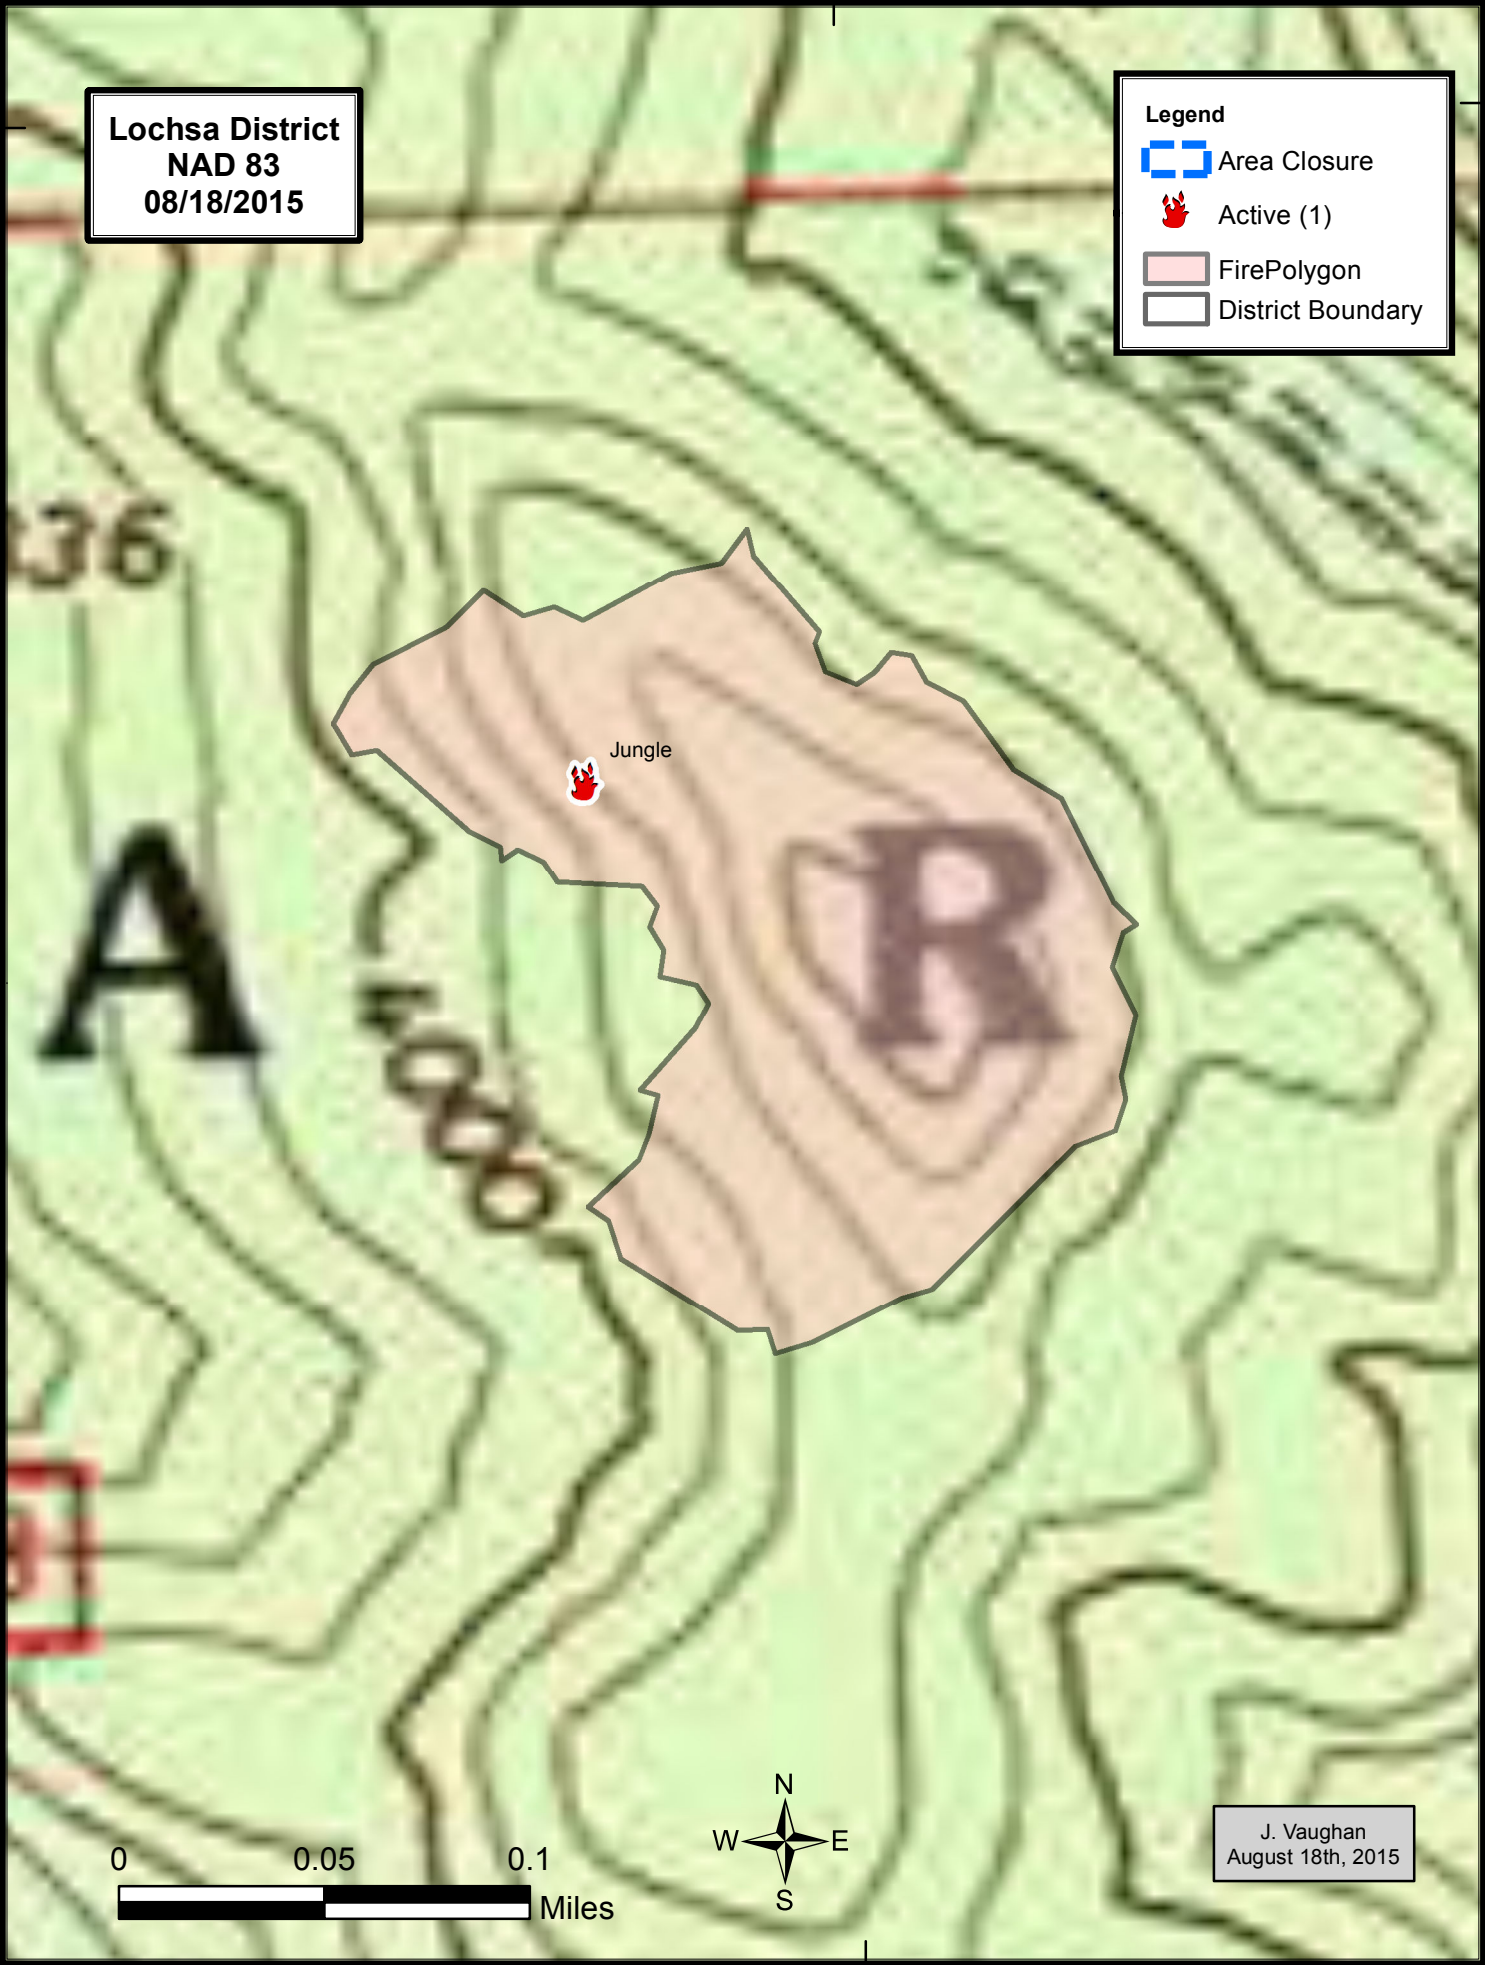

Lochsa District
NAD 83
08/18/2015

Legend

-  Area Closure
-  Active (1)
-  FirePolygon
-  District Boundary

0 0.05 0.1 Miles

J. Vaughan
August 18th, 2015