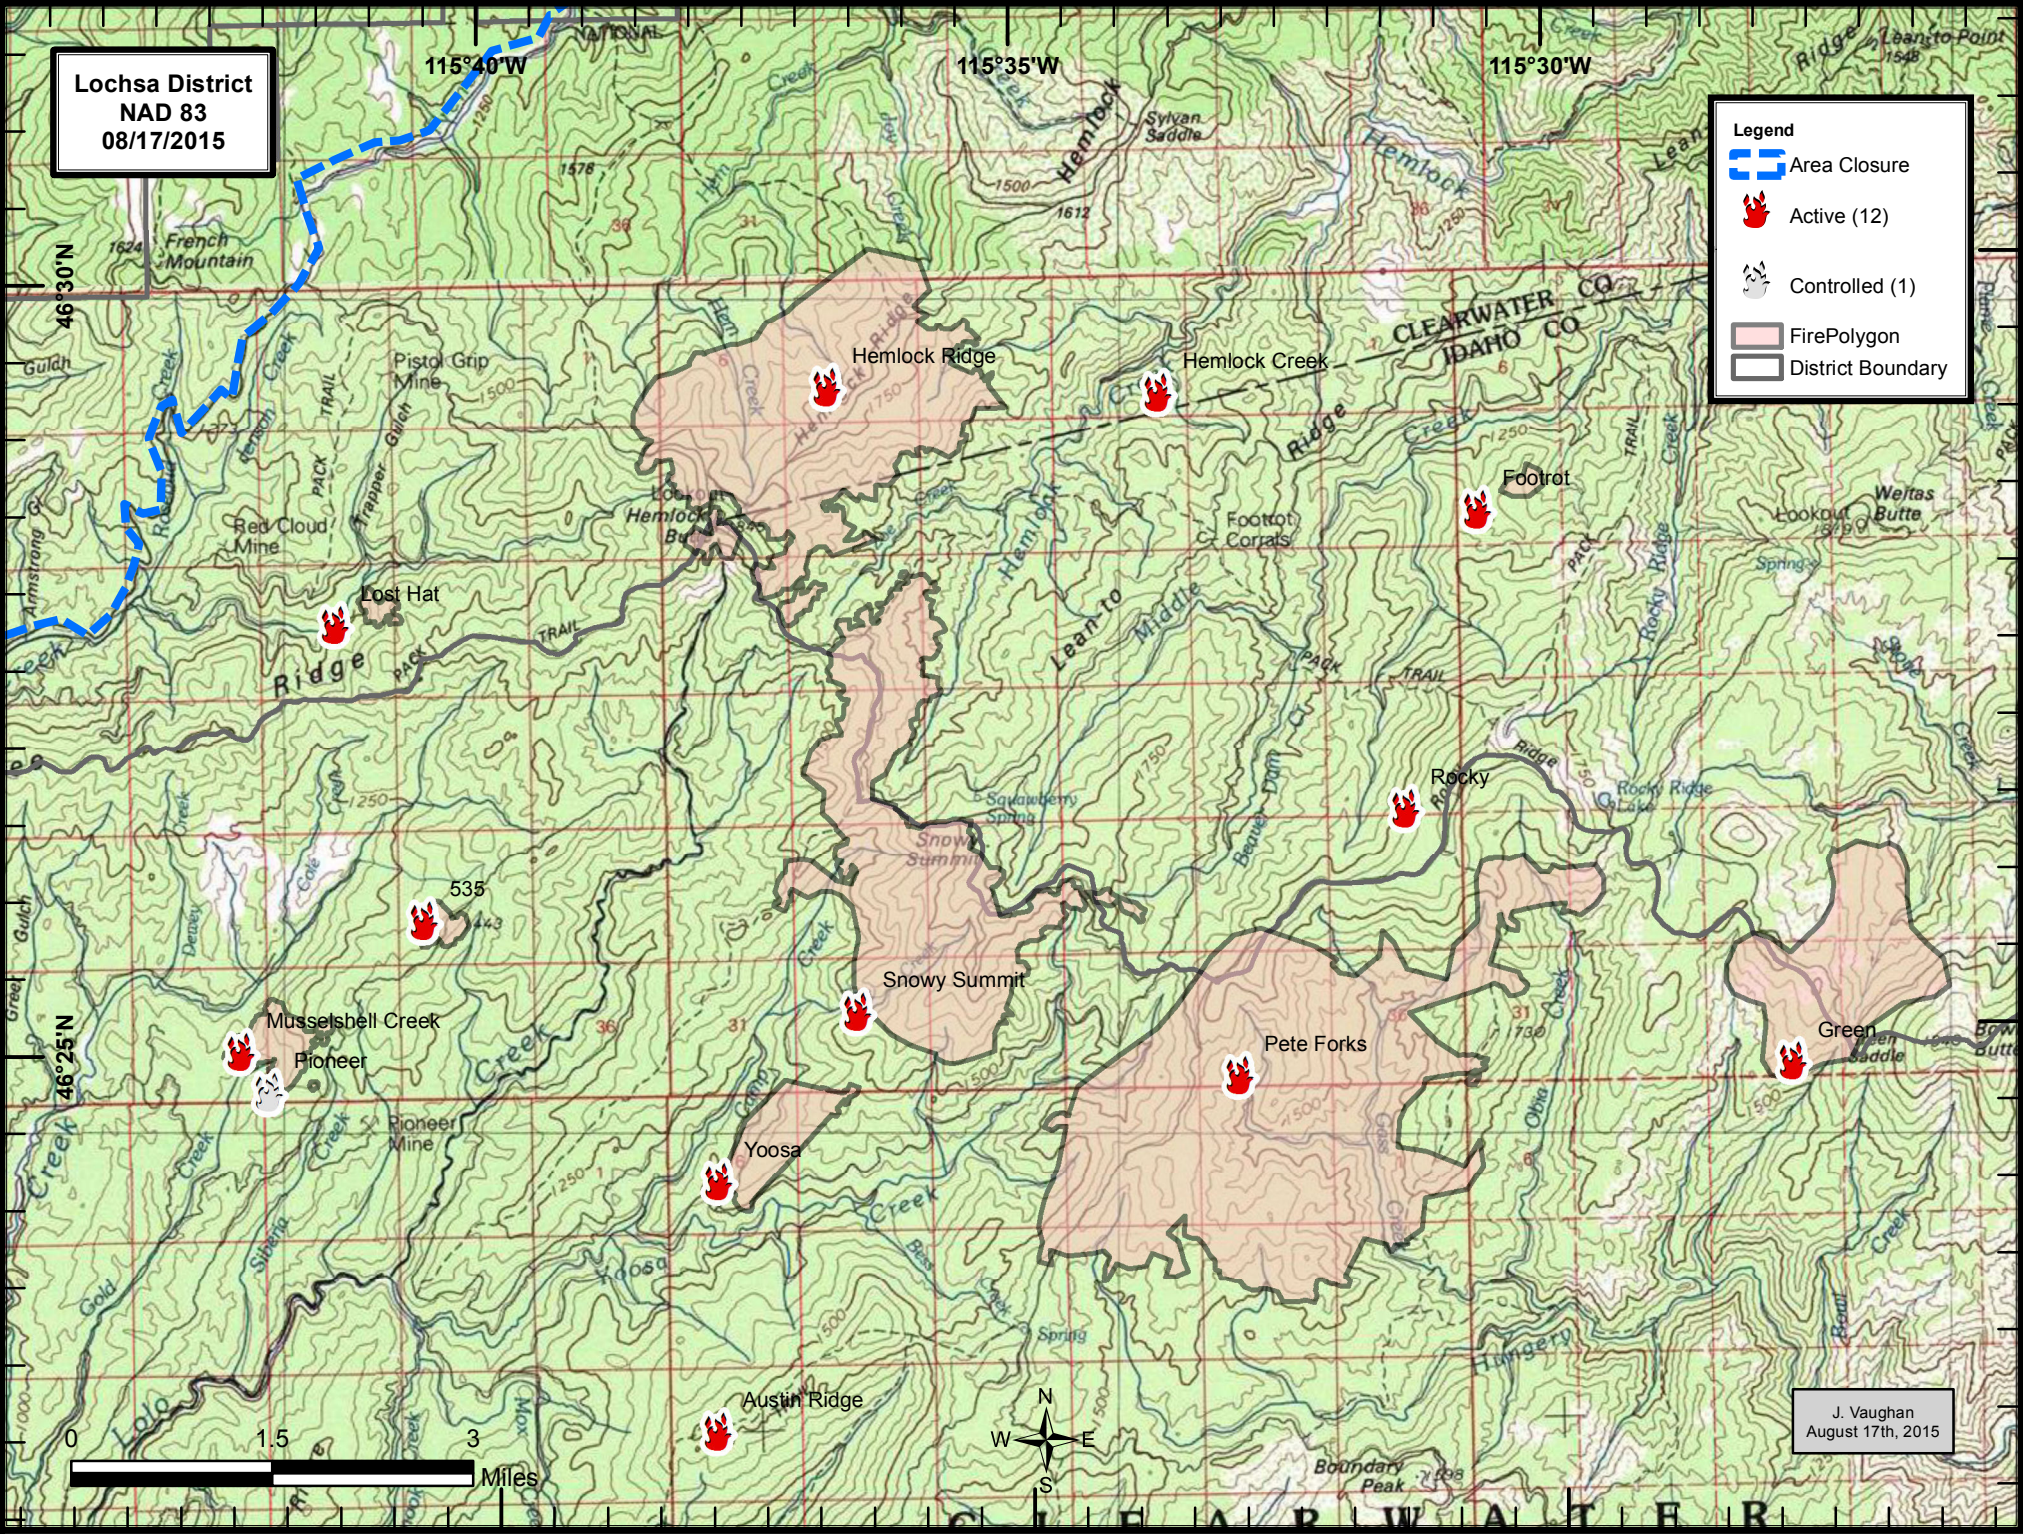

Lochsa District
NAD 83
08/17/2015

Legend

-  Area Closure
-  Active (12)
-  Controlled (1)
-  FirePolygon
-  District Boundary

J. Vaughan
August 17th, 2015