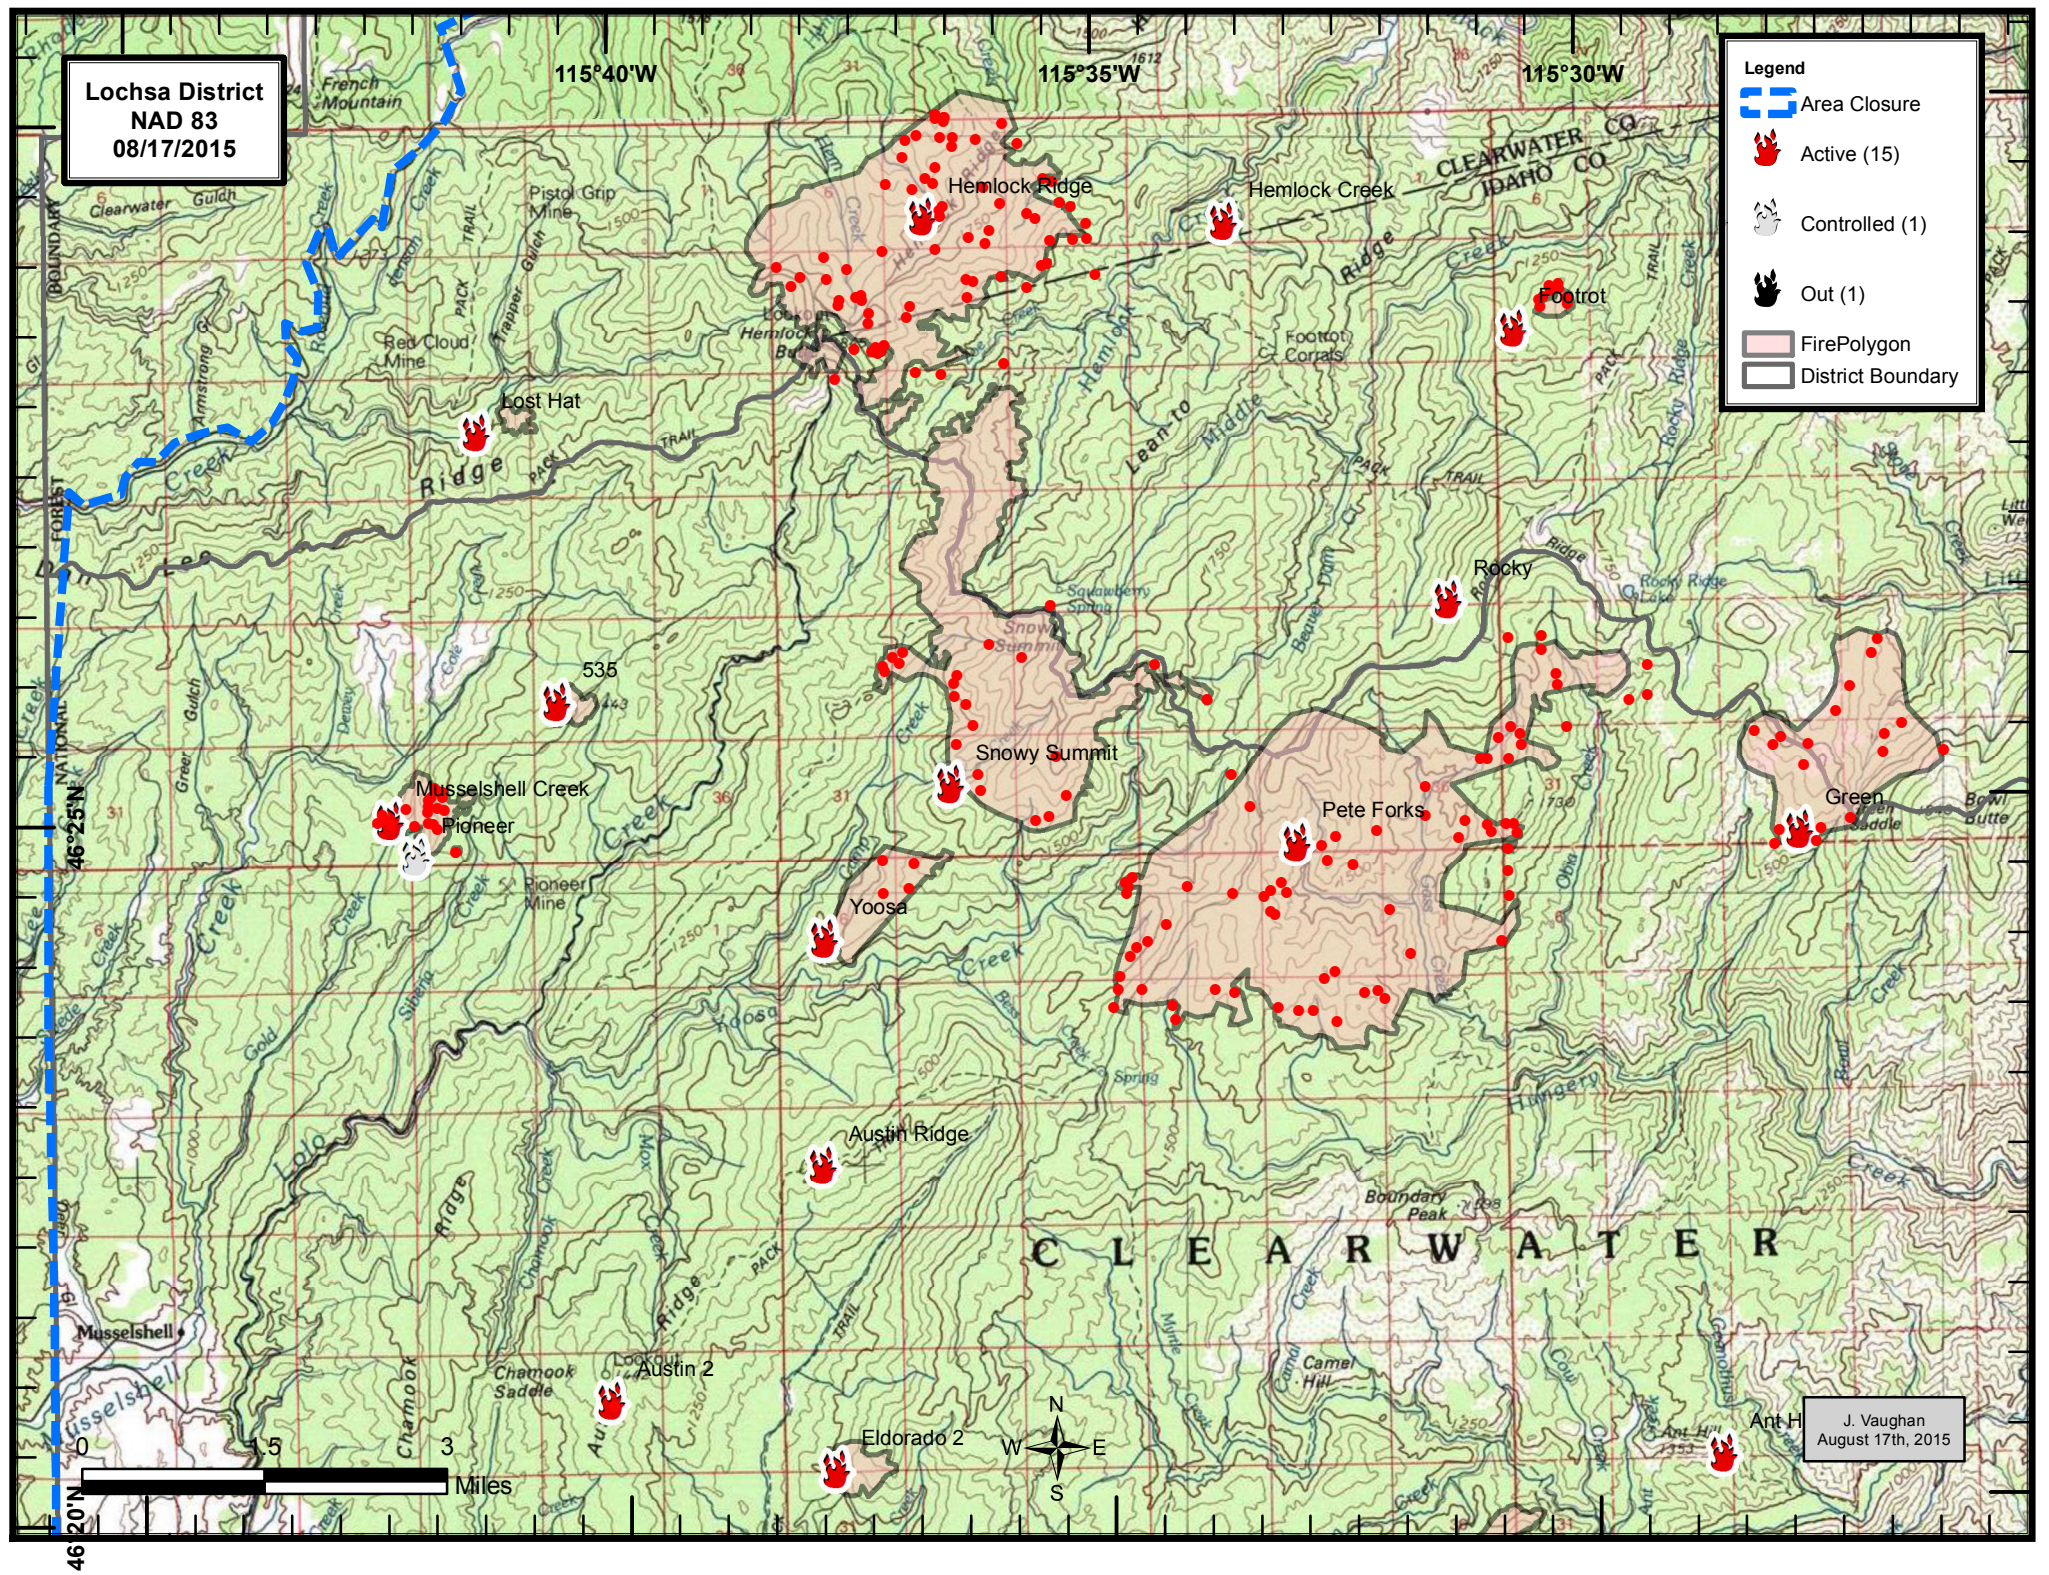

Lochsa District
NAD 83
08/17/2015

Legend

-  Area Closure
-  Active (15)
-  Controlled (1)
-  Out (1)
-  FirePolygon
-  District Boundary

J. Vaughan
August 17th, 2015