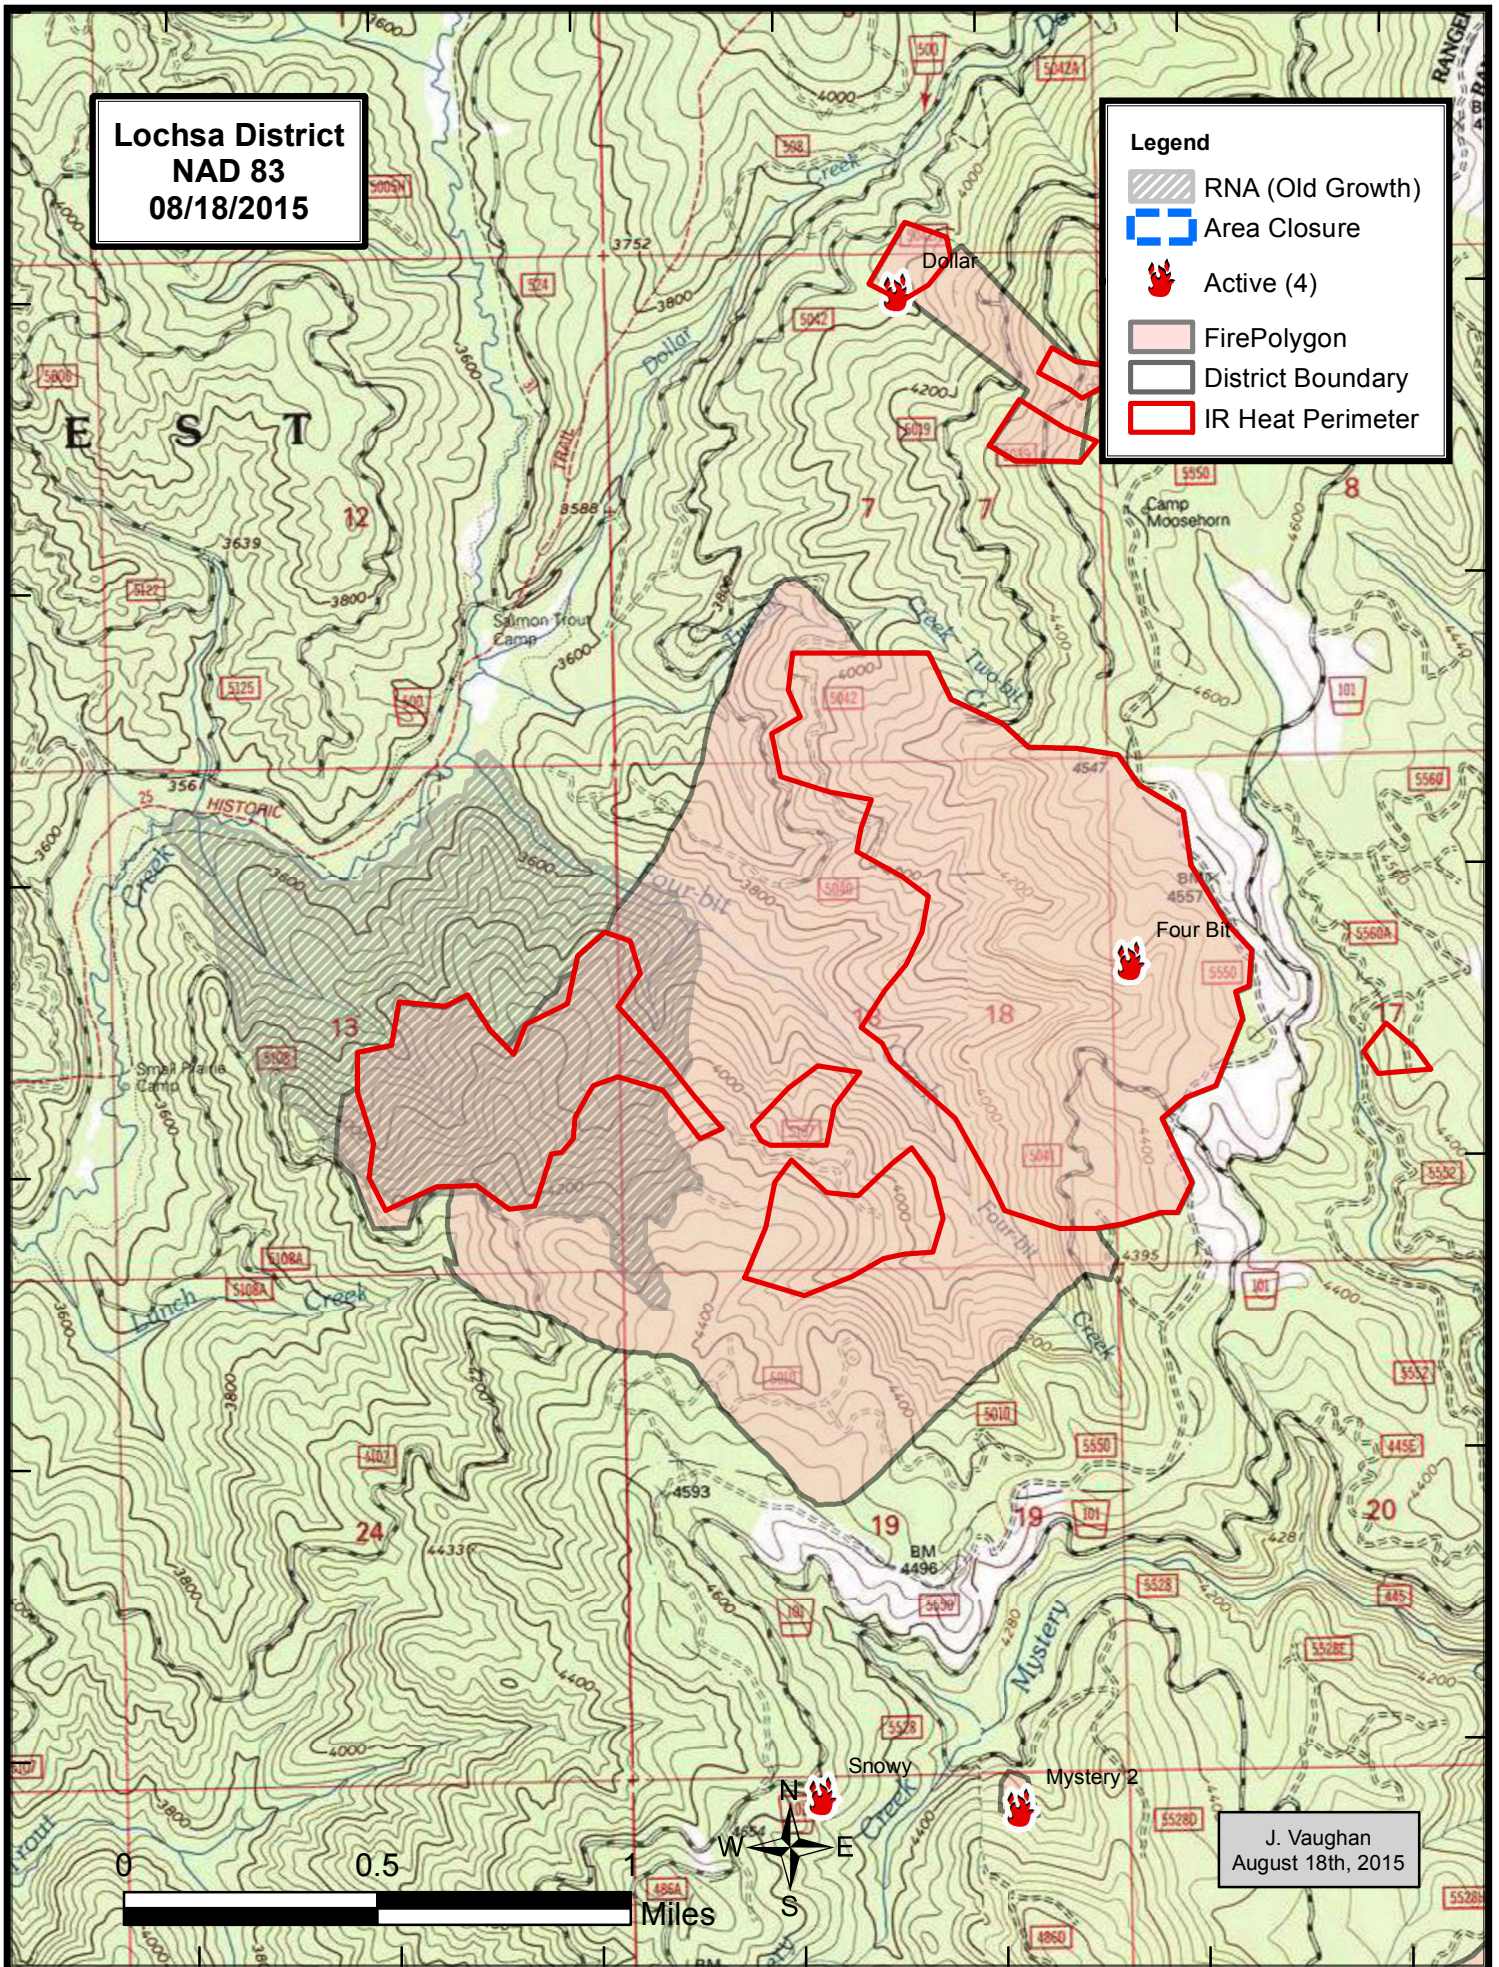

Lochsa District
NAD 83
08/18/2015

Legend

- RNA (Old Growth)
- Area Closure
- Active (4)
- FirePolygon
- District Boundary
- IR Heat Perimeter

J. Vaughan
August 18th, 2015