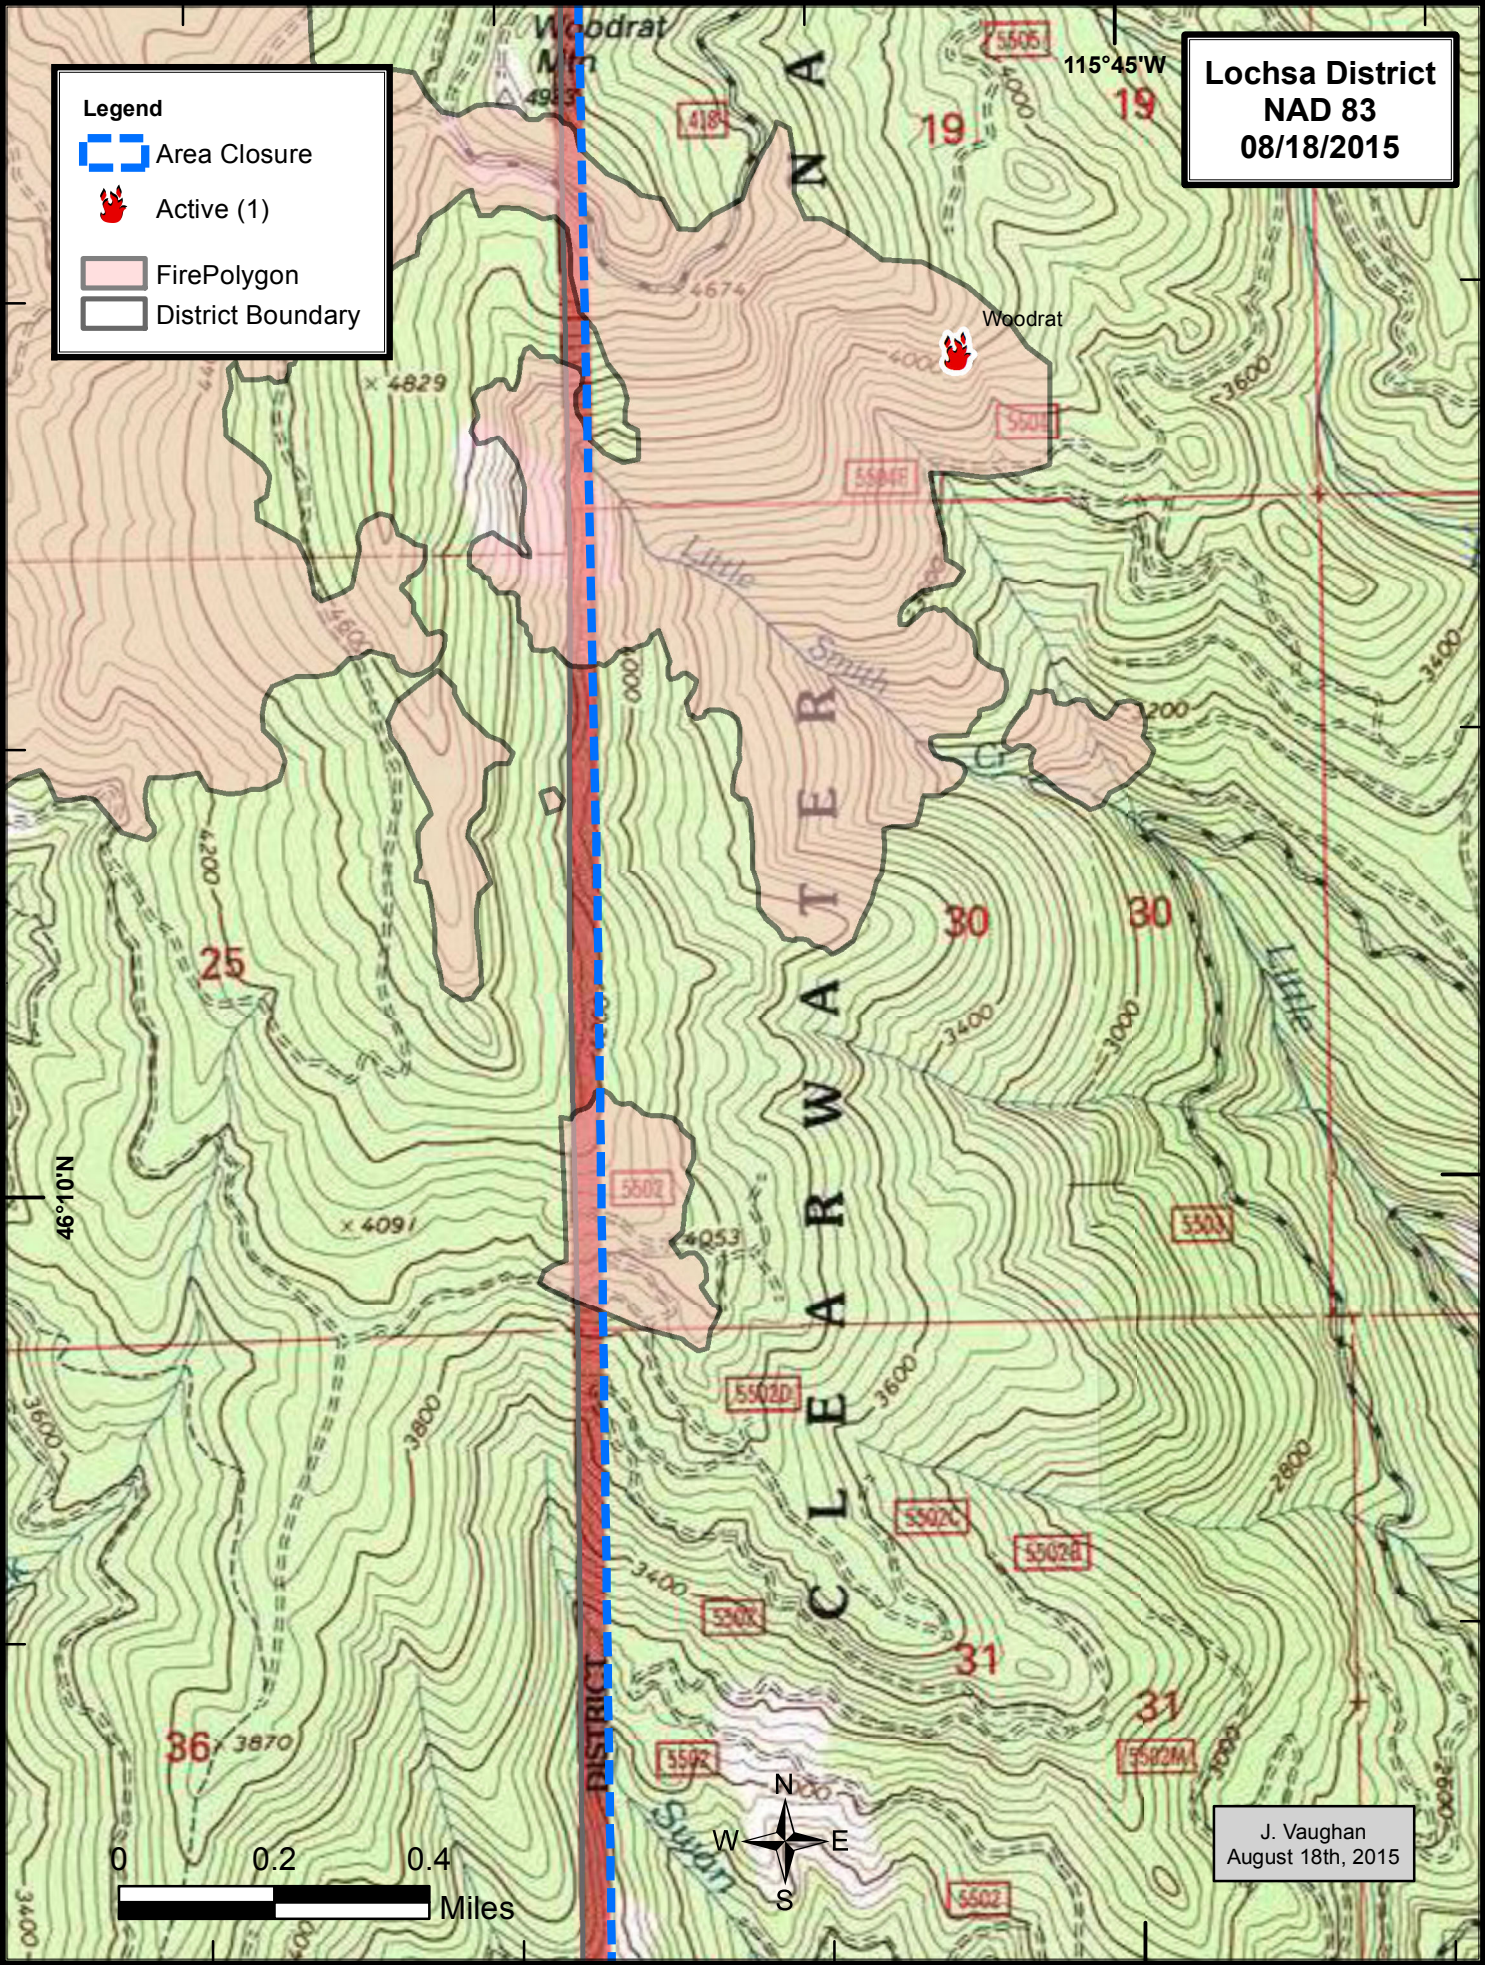

Lochsa District
NAD 83
08/18/2015

Legend

-  Area Closure
-  Active (1)
-  FirePolygon
-  District Boundary

J. Vaughan
August 18th, 2015