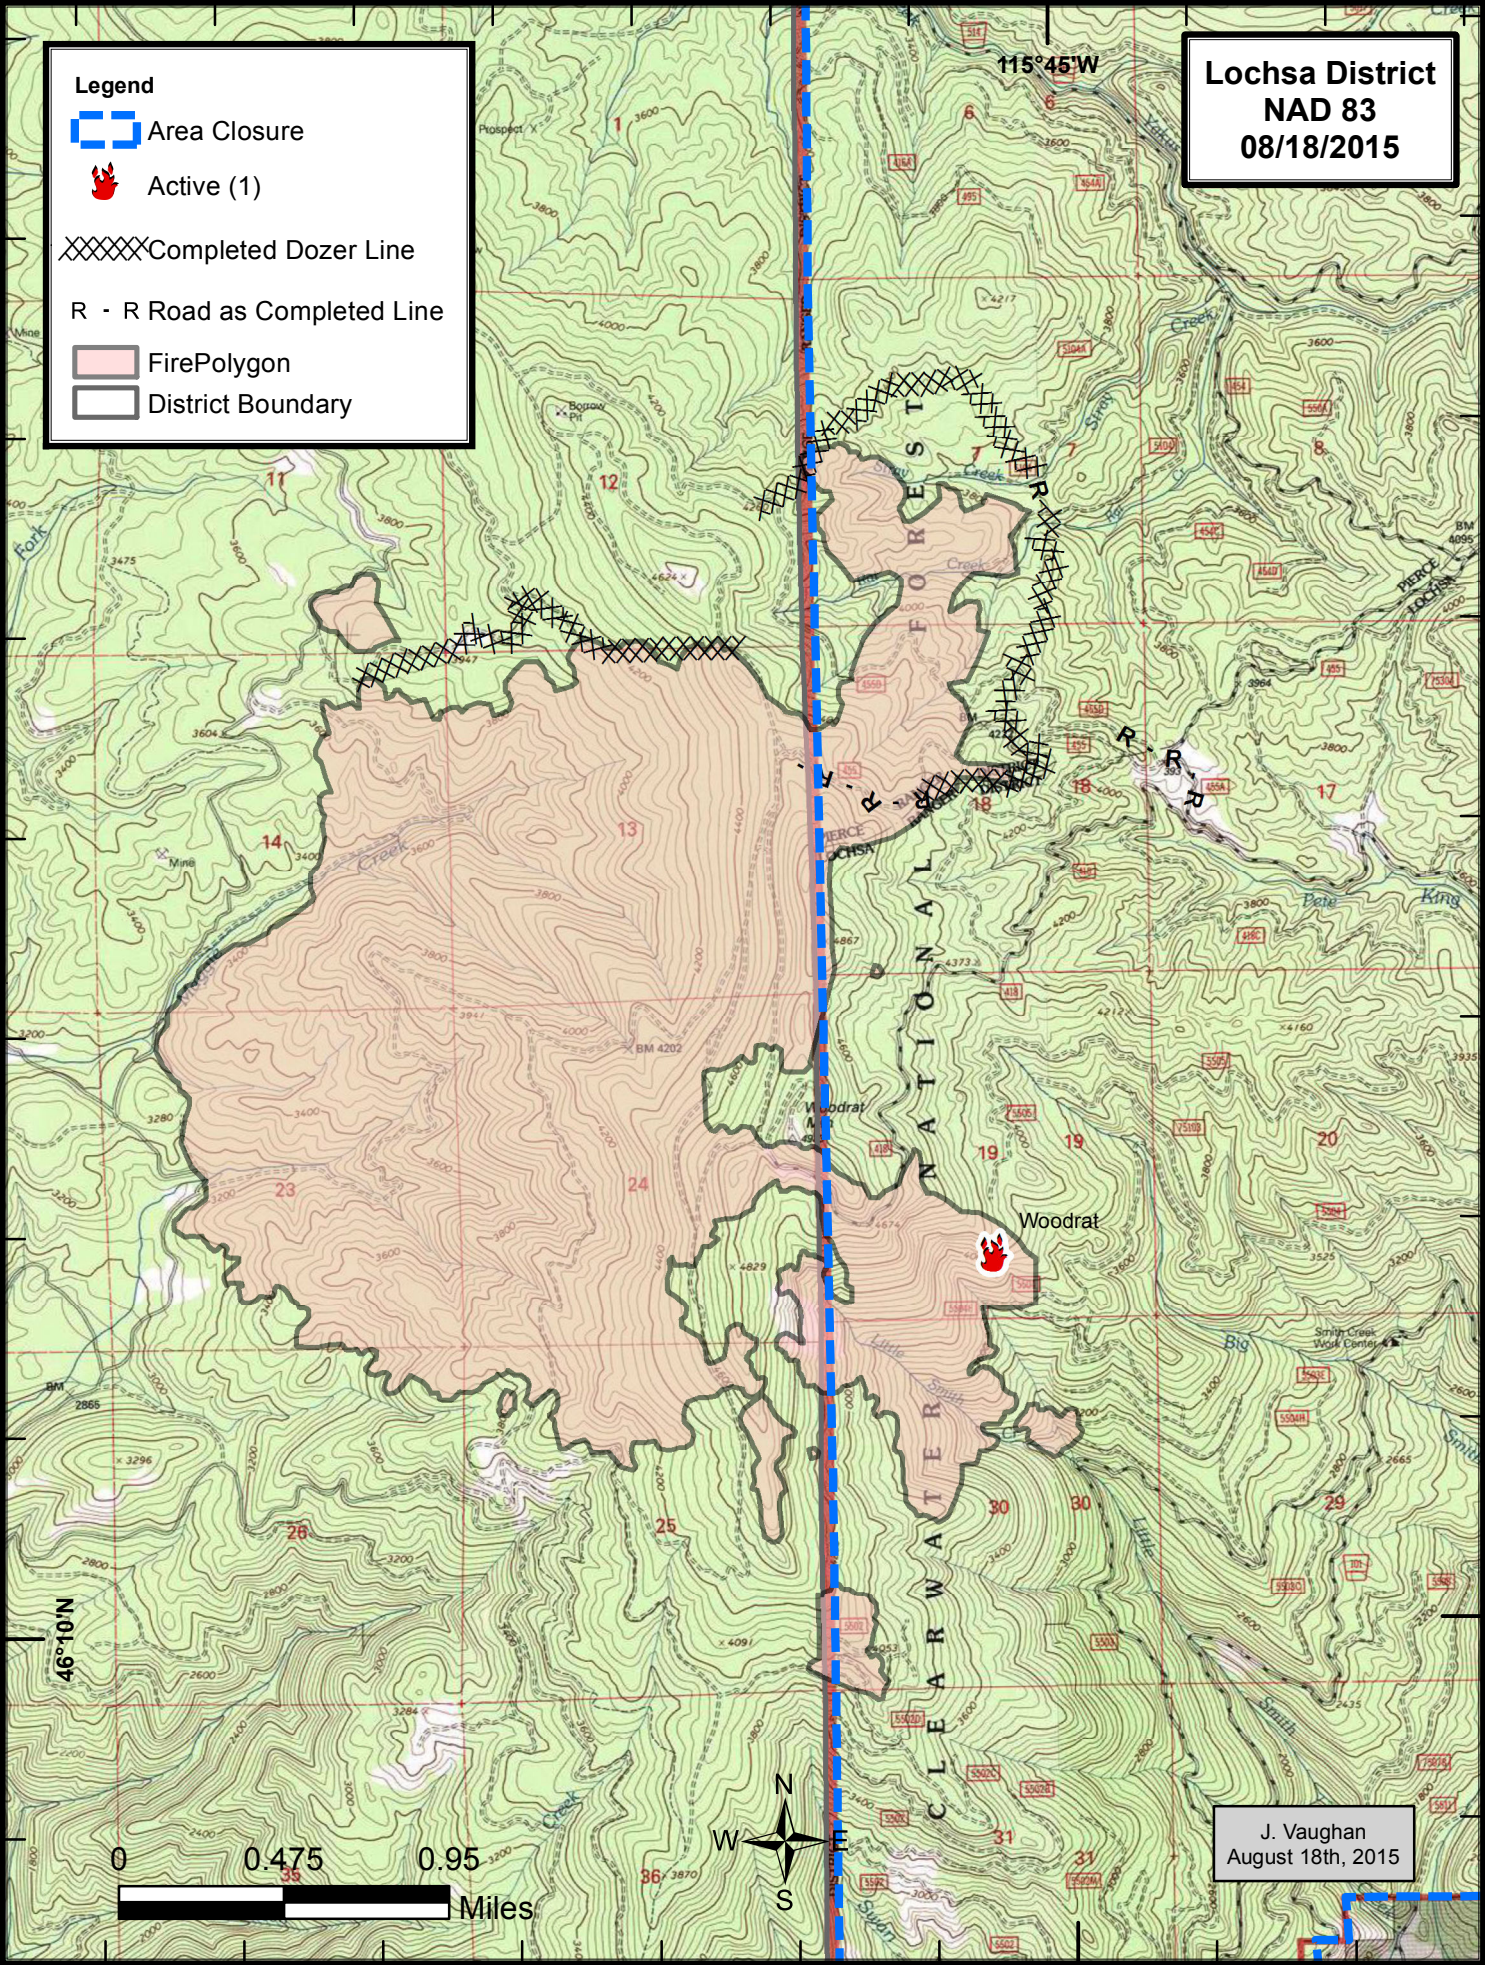

Lochsa District
NAD 83
08/18/2015

Legend

-  Area Closure
-  Active (1)
-  Completed Dozer Line
- R - R Road as Completed Line
-  FirePolygon
-  District Boundary

J. Vaughan
August 18th, 2015