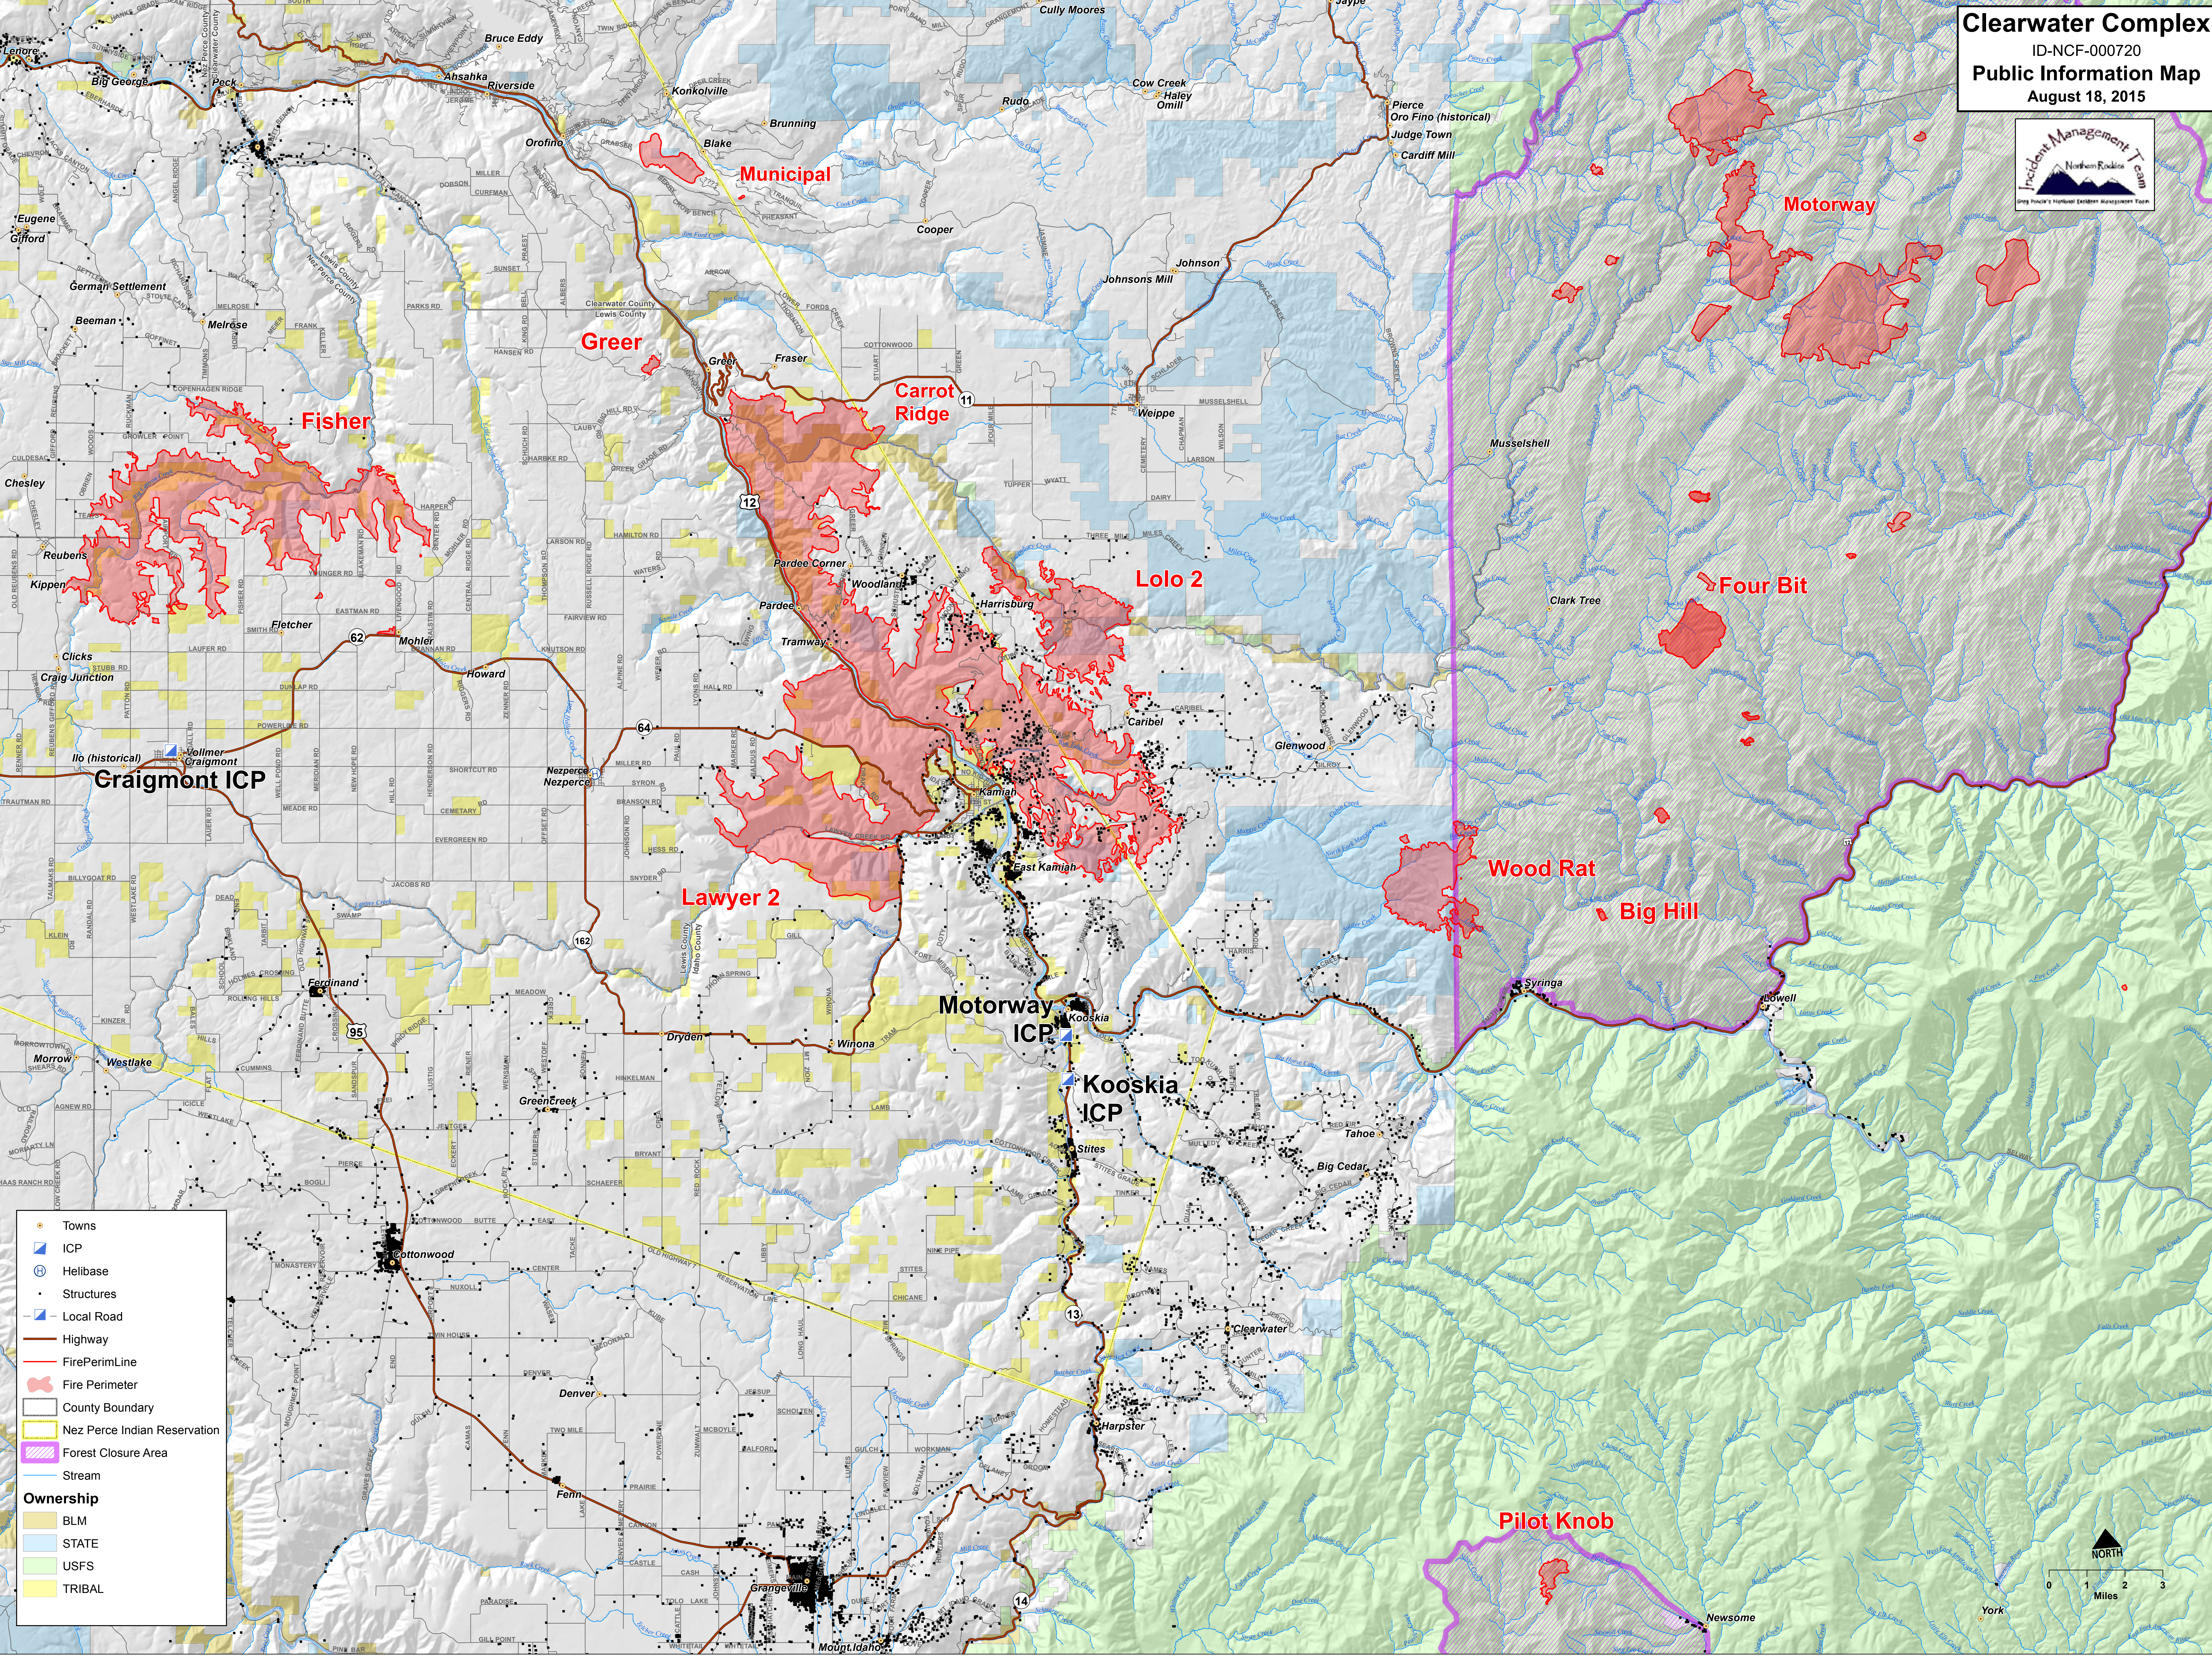

Clearwater Complex

ID-NCF-000720

Public Information Map

August 18, 2015

	Towns
	ICP
	Helibase
	Structures
	Local Road
	Highway
	FirePerimLine
	Fire Perimeter
	County Boundary
	Nez Perce Indian Reservation
	Forest Closure Area
	Stream
Ownership	
	BLM
	STATE
	USFS
	TRIBAL