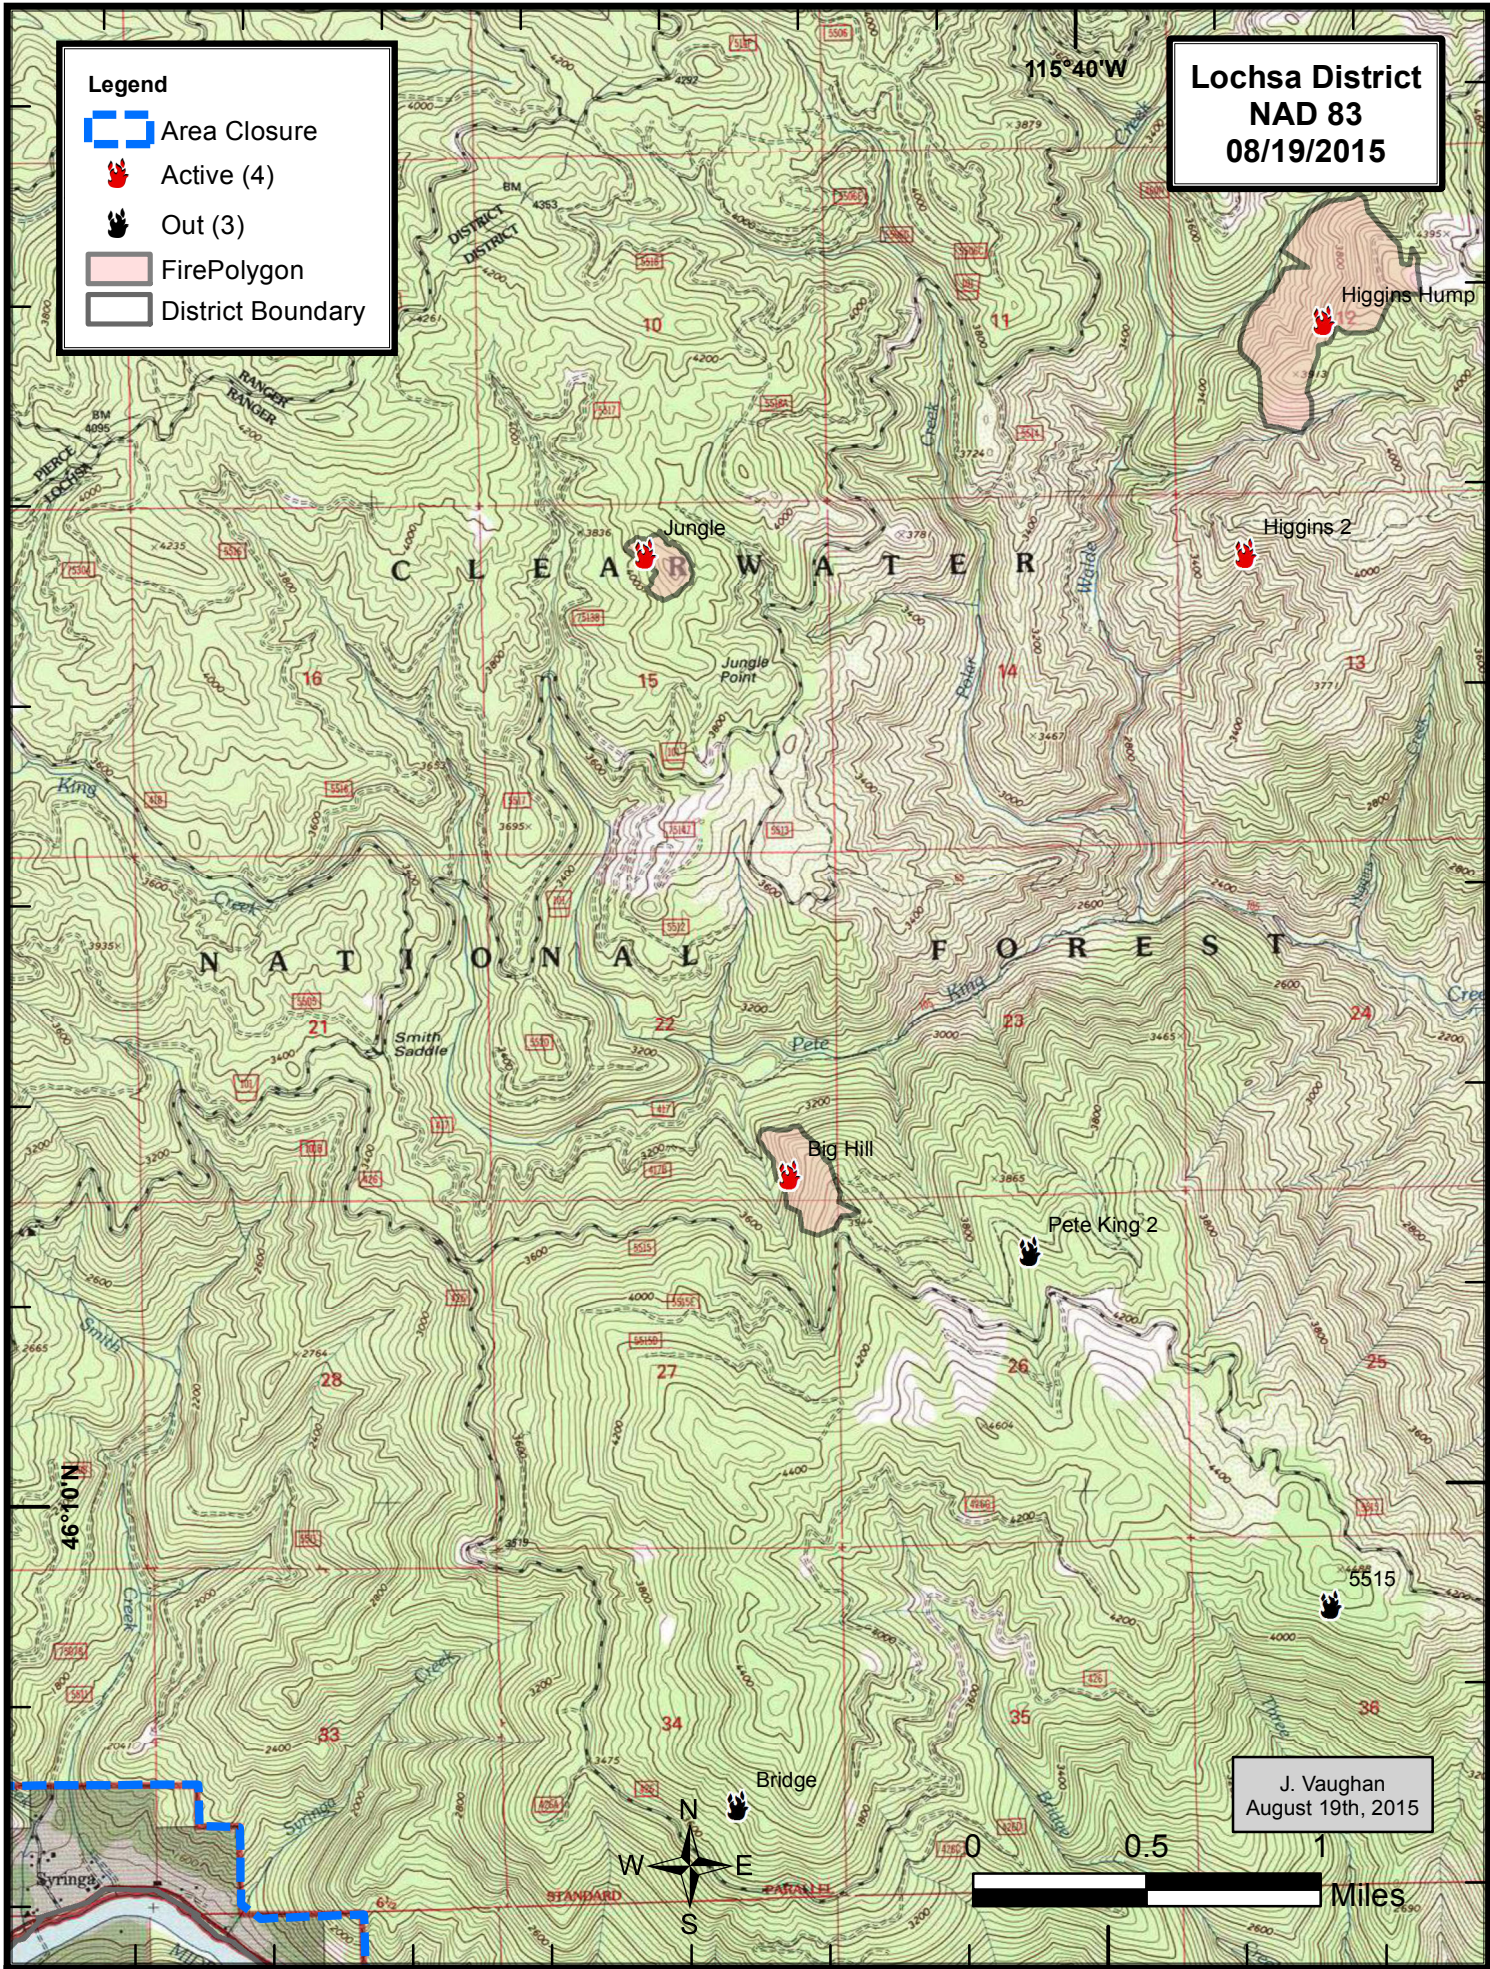

Legend

-  Area Closure
-  Active (4)
-  Out (3)
-  FirePolygon
-  District Boundary

**Lochsa District
NAD 83
08/19/2015**

J. Vaughan
August 19th, 2015