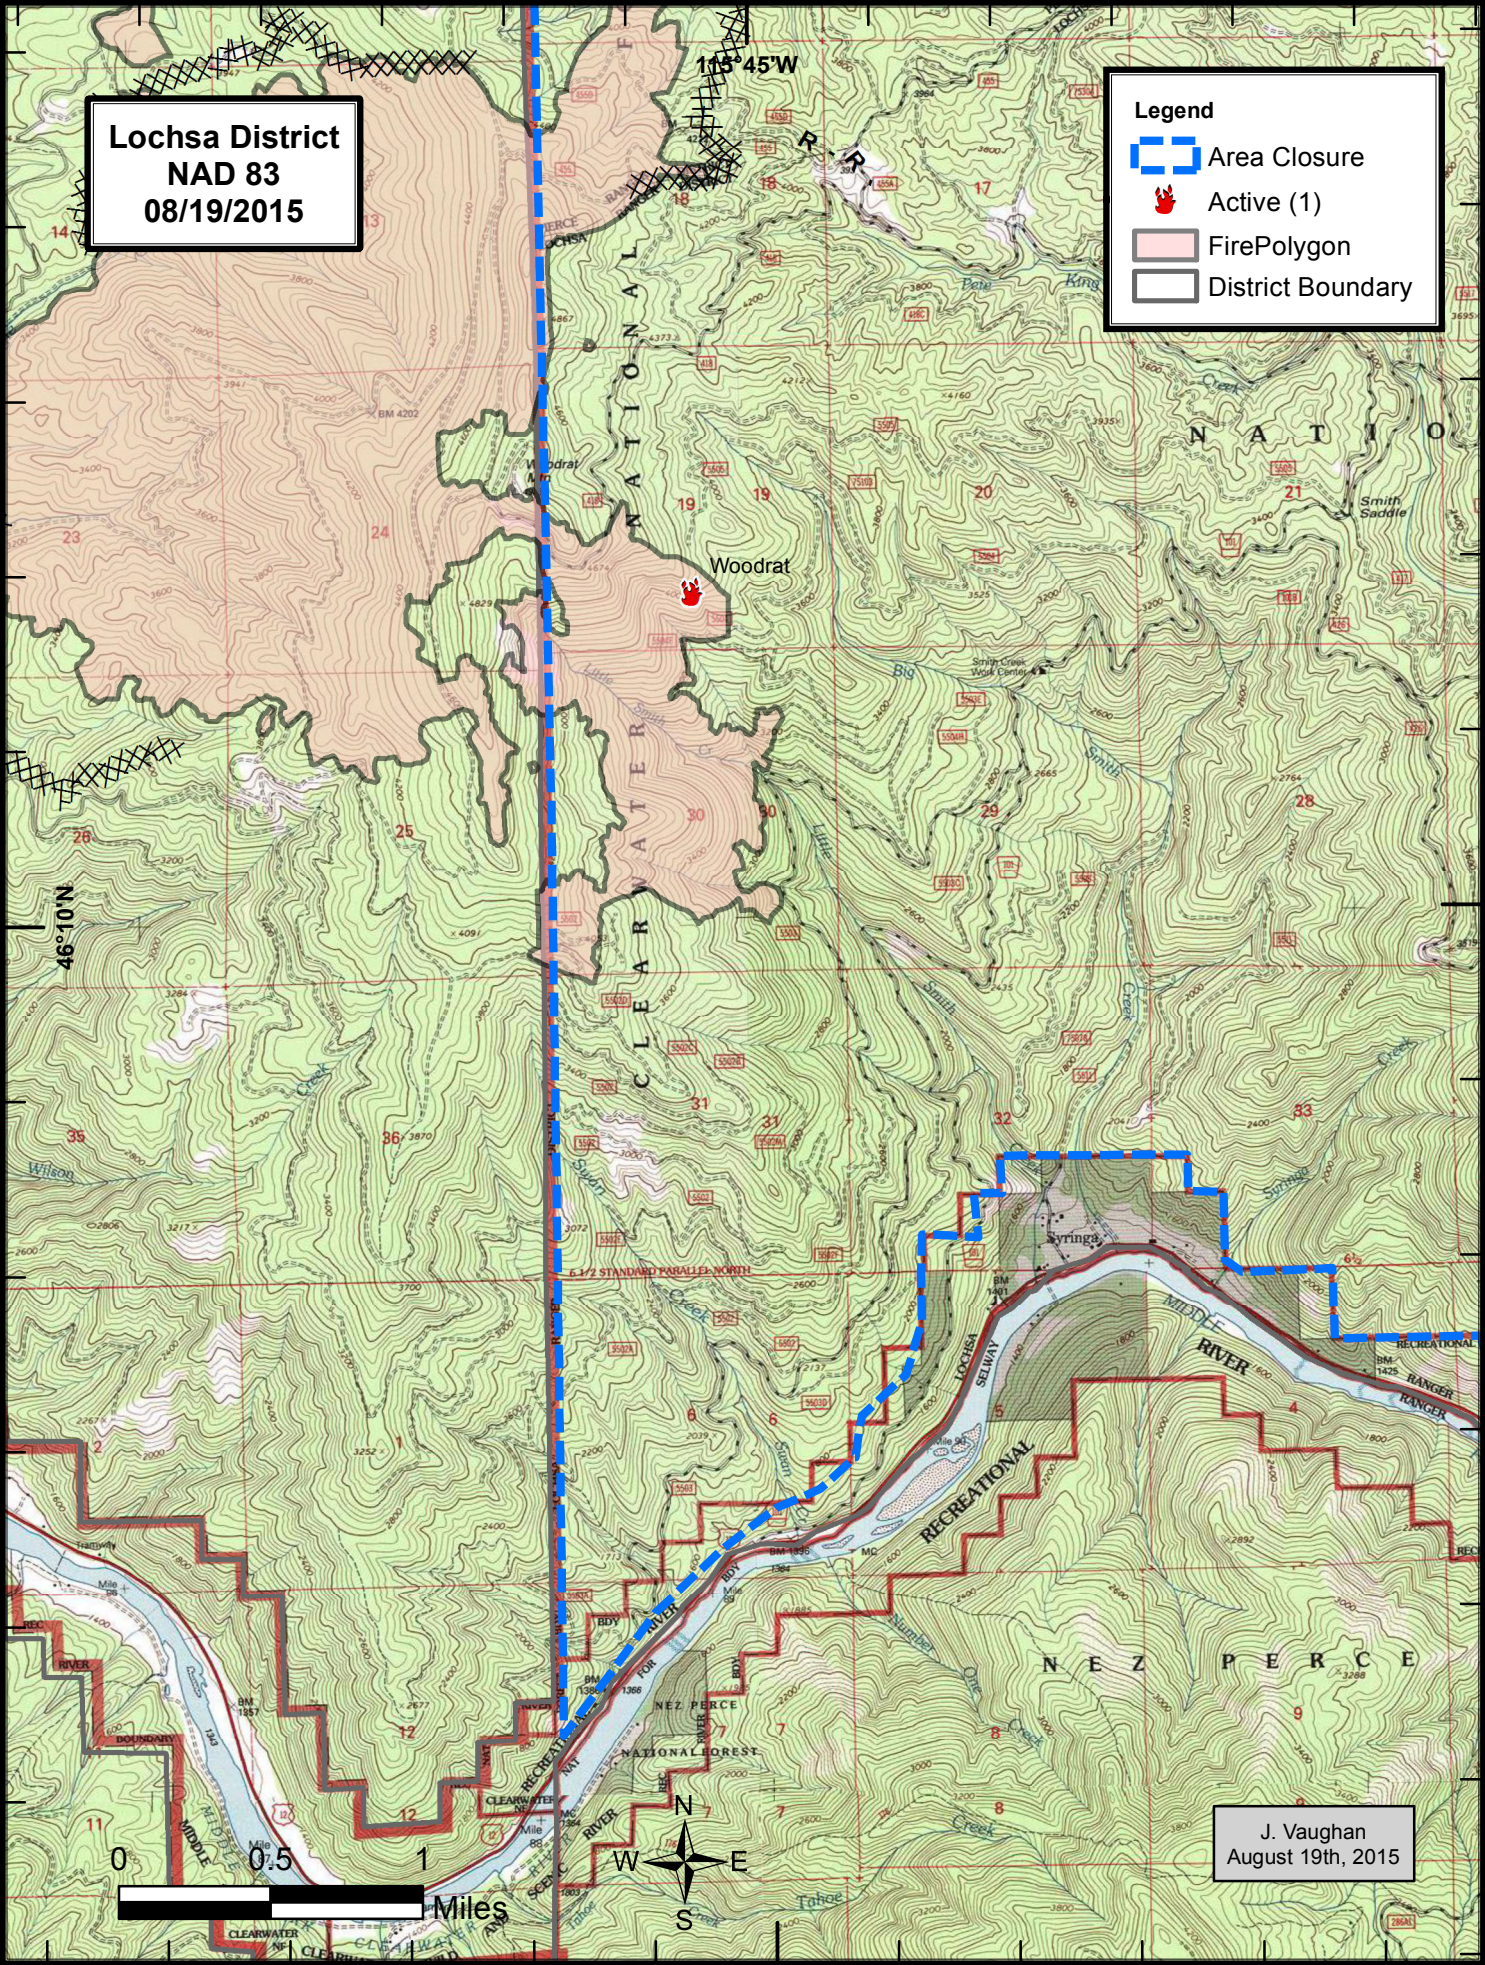

Lochsa District
NAD 83
08/19/2015

Legend

-  Area Closure
-  Active (1)
-  FirePolygon
-  District Boundary

J. Vaughan
August 19th, 2015