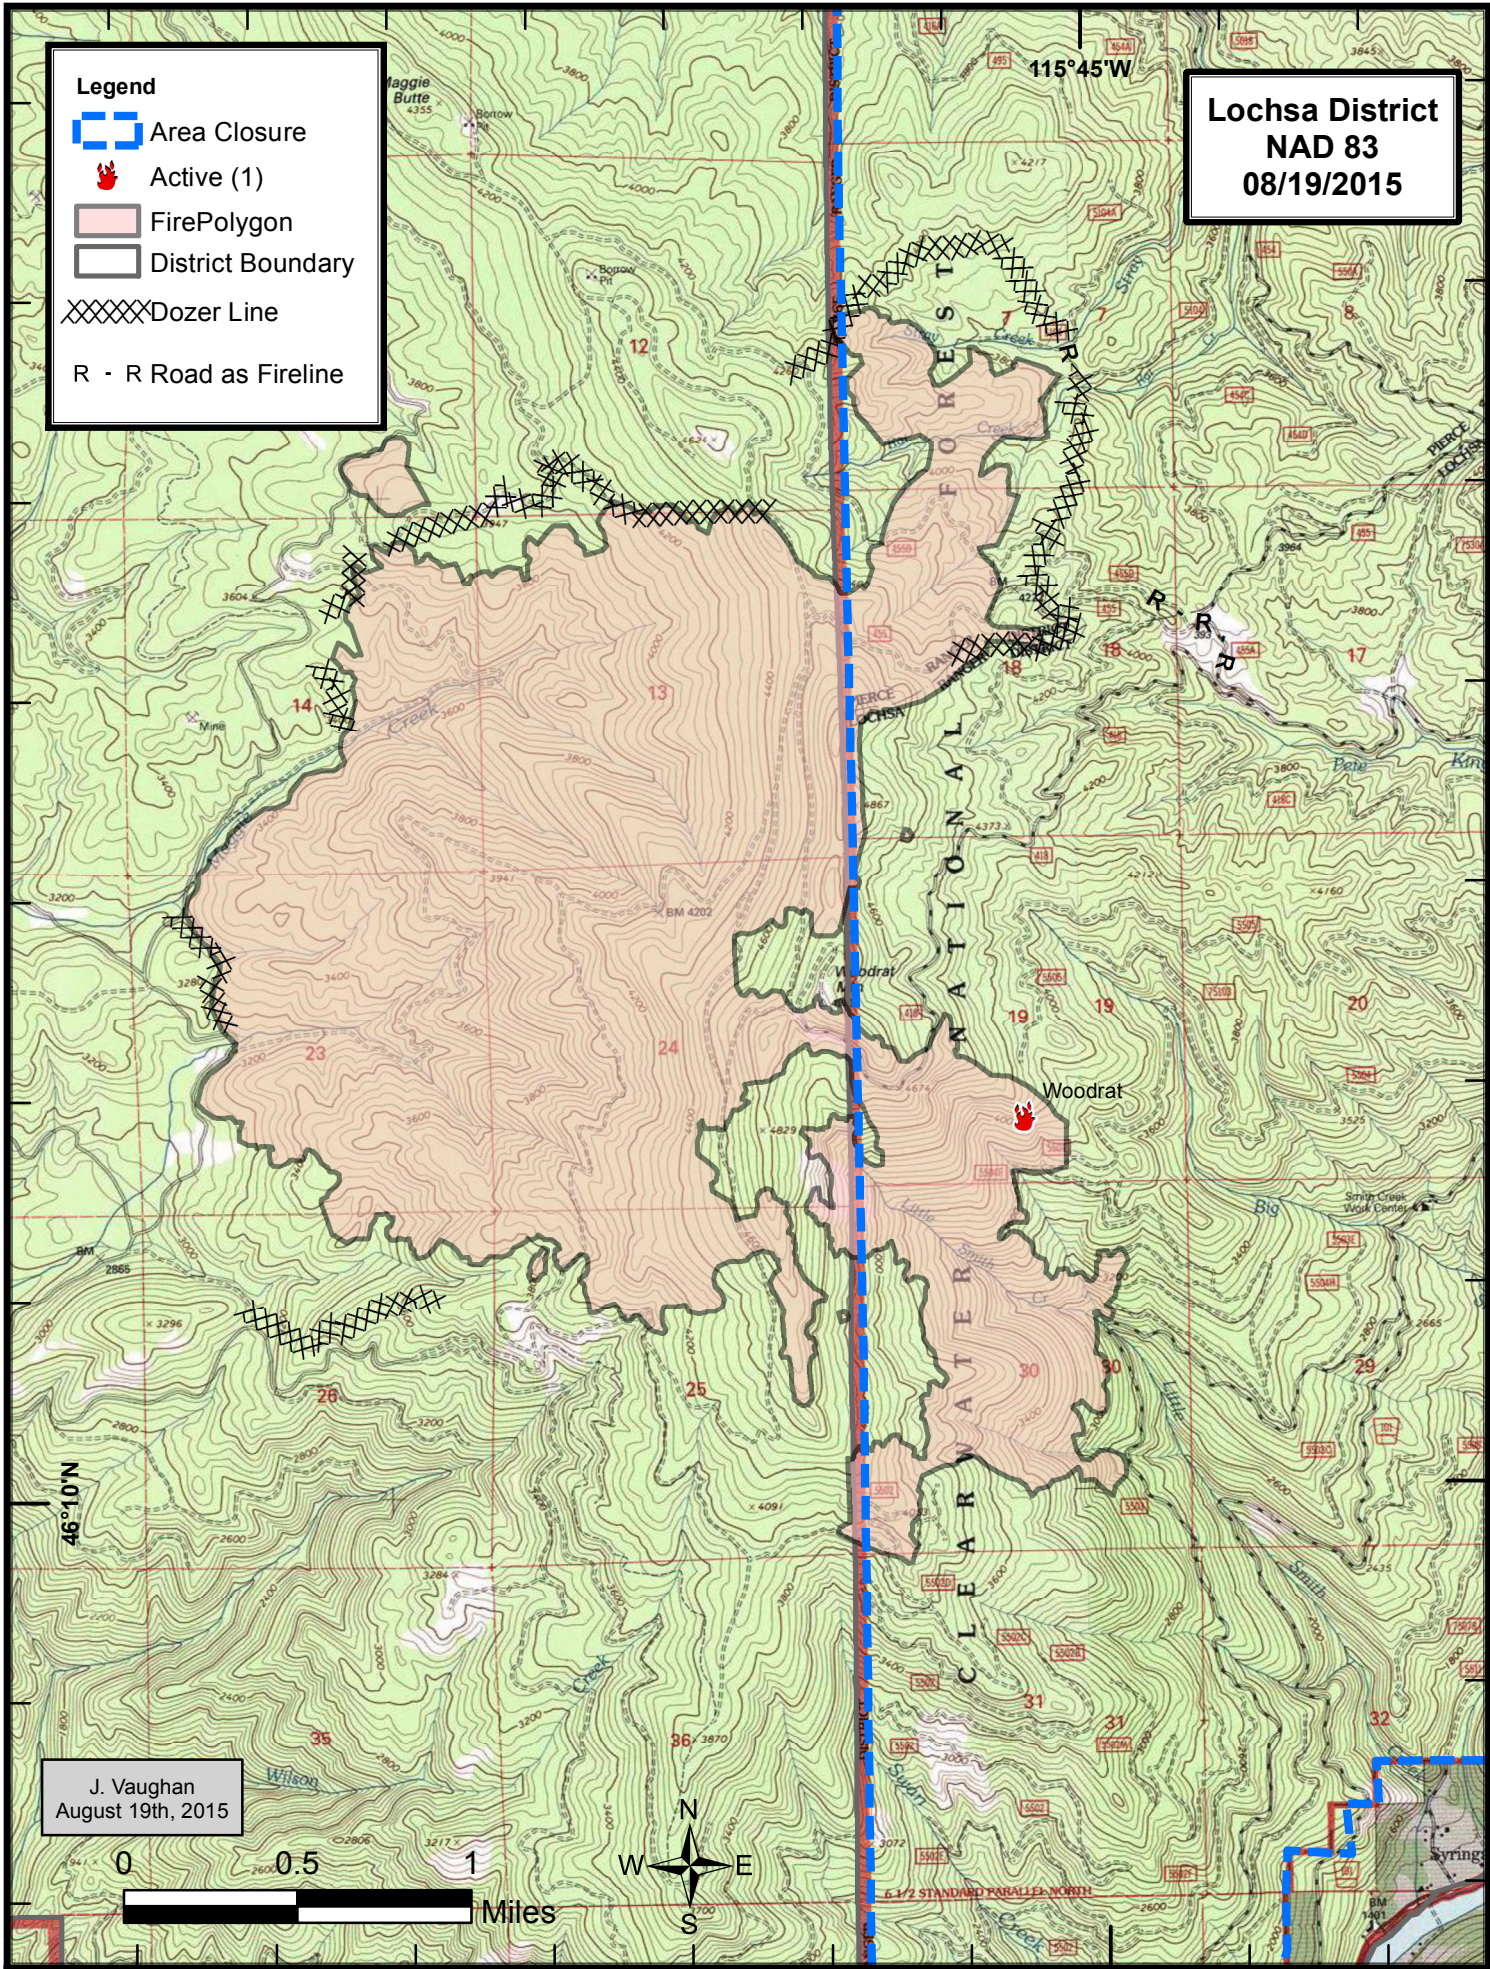

Lochsa District
NAD 83
08/19/2015

Legend

-  Area Closure
-  Active (1)
-  FirePolygon
-  District Boundary
-  Dozer Line
-  R - R Road as Fireline

J. Vaughan
August 19th, 2015