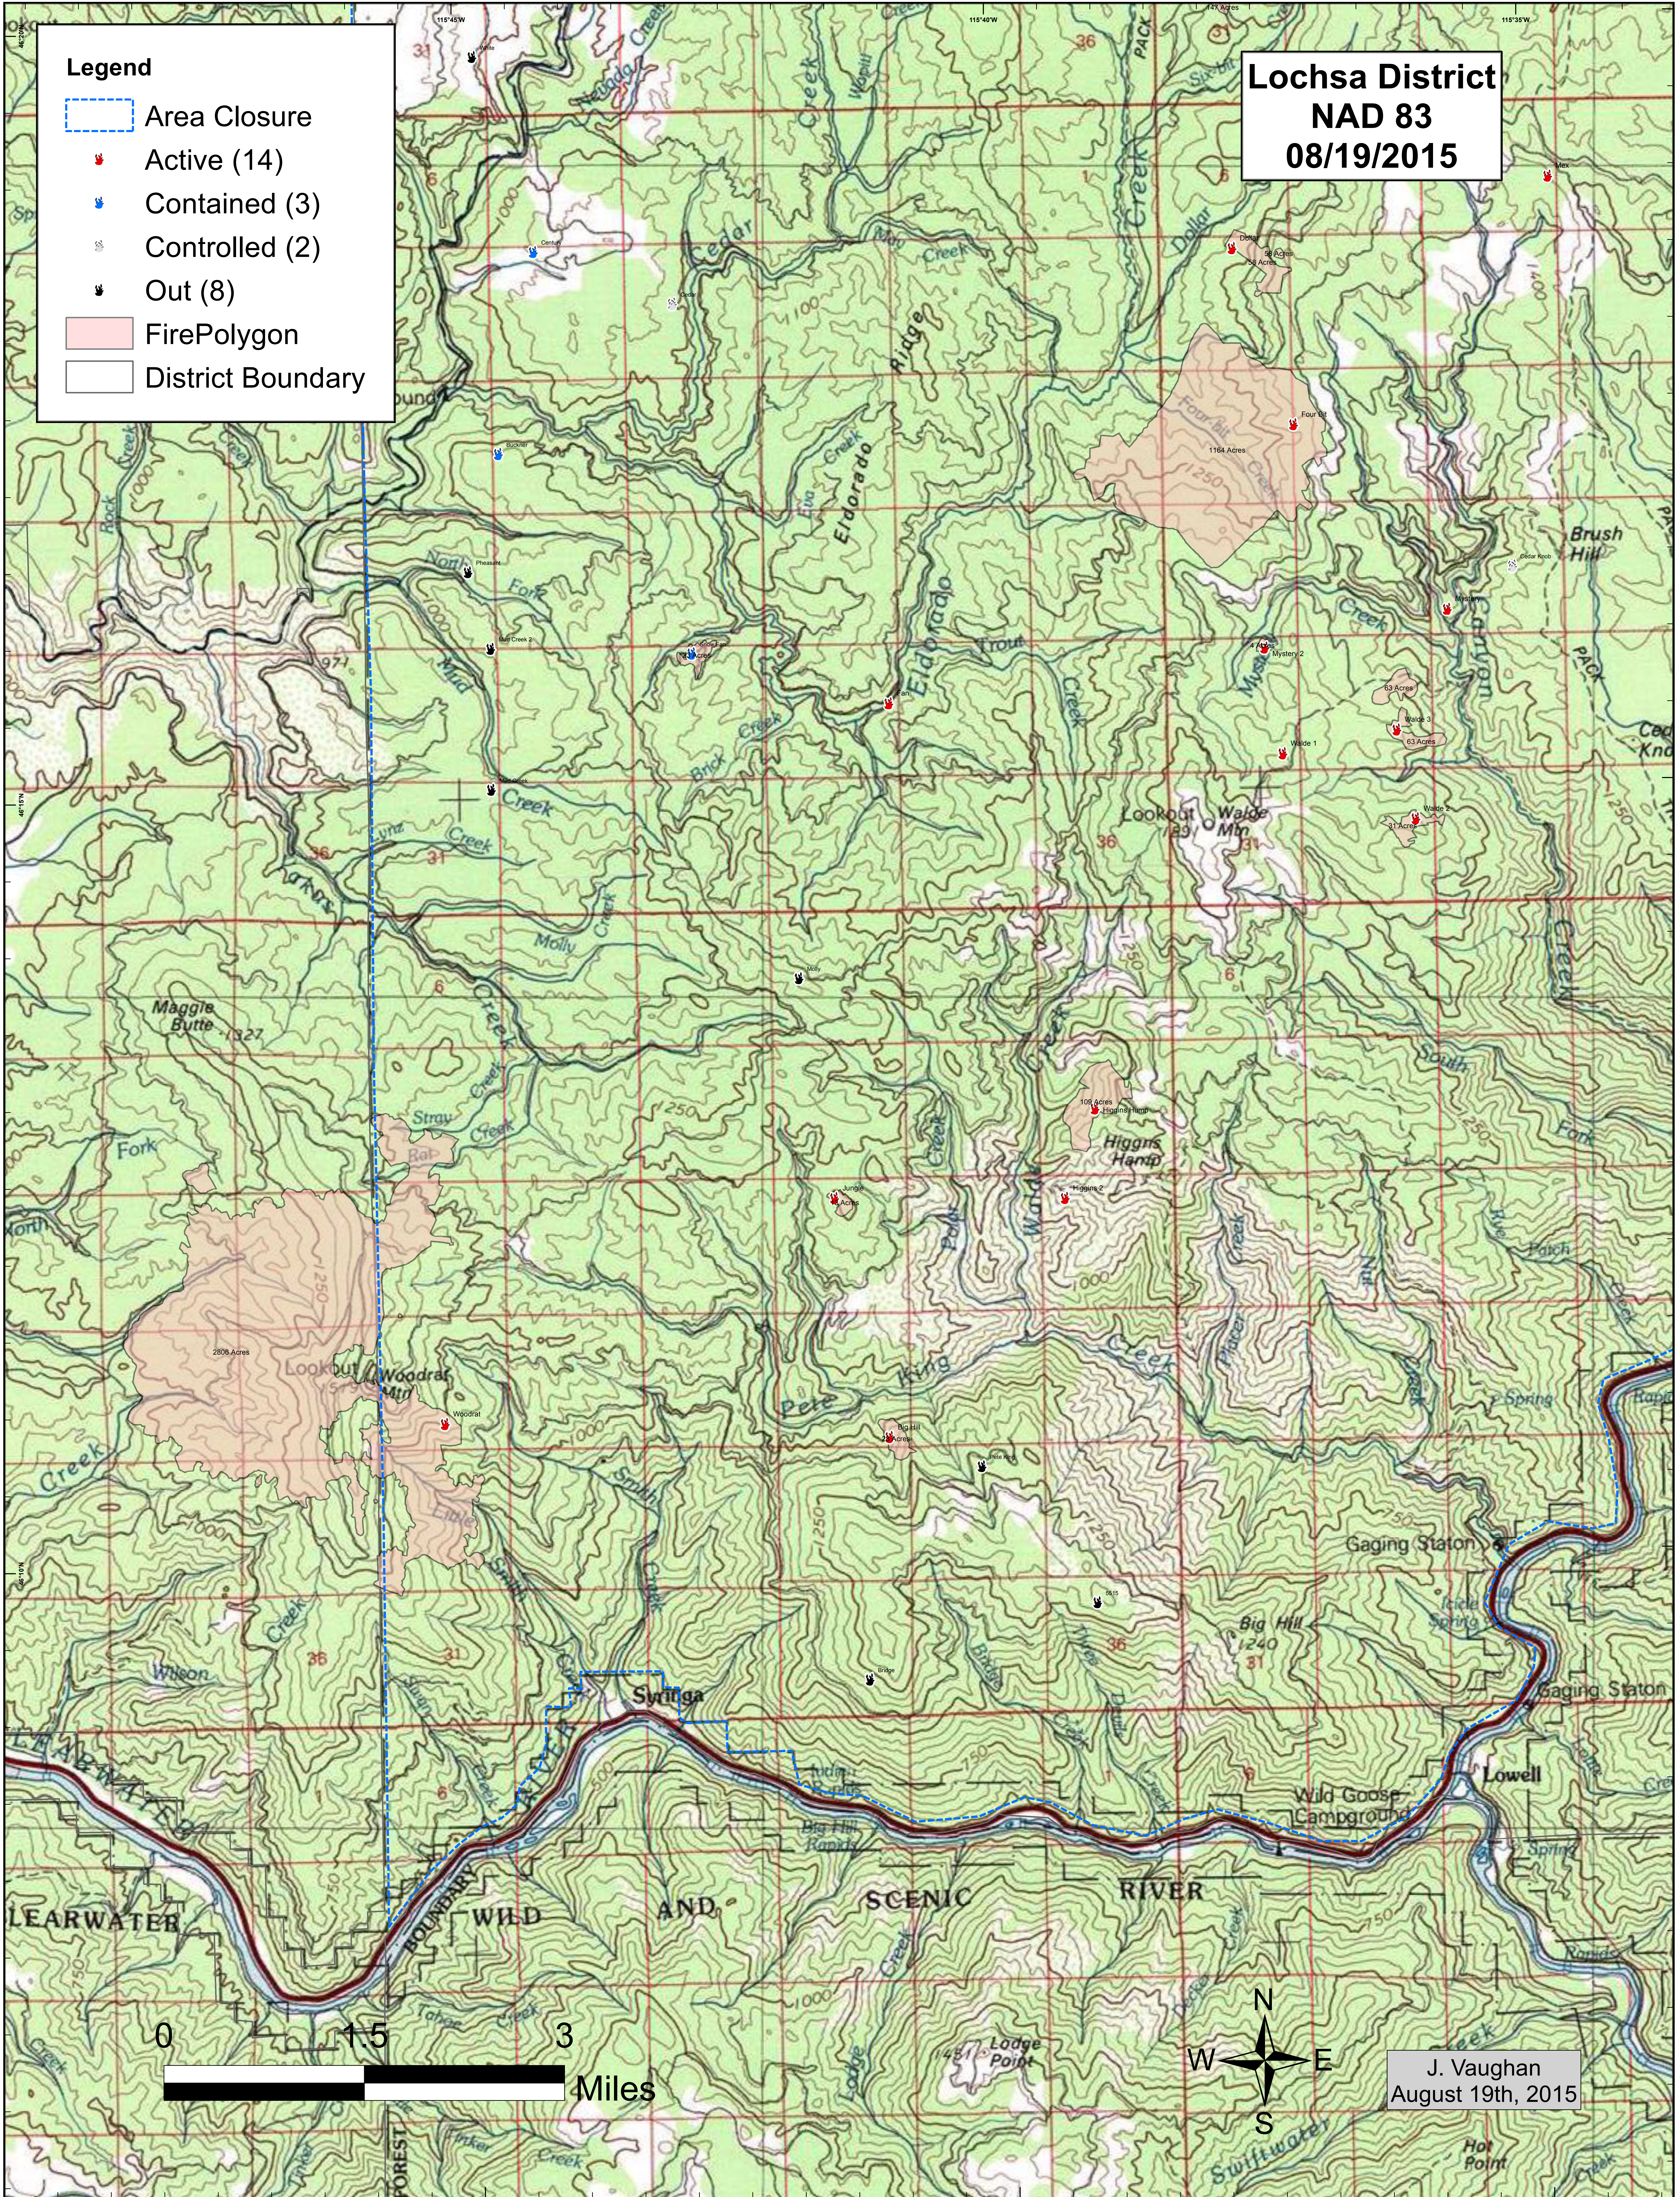

Legend

-  Area Closure
-  Active (14)
-  Contained (3)
-  Controlled (2)
-  Out (8)
-  FirePolygon
-  District Boundary

**Lochsa District
NAD 83
08/19/2015**

J. Vaughan
August 19th, 2015