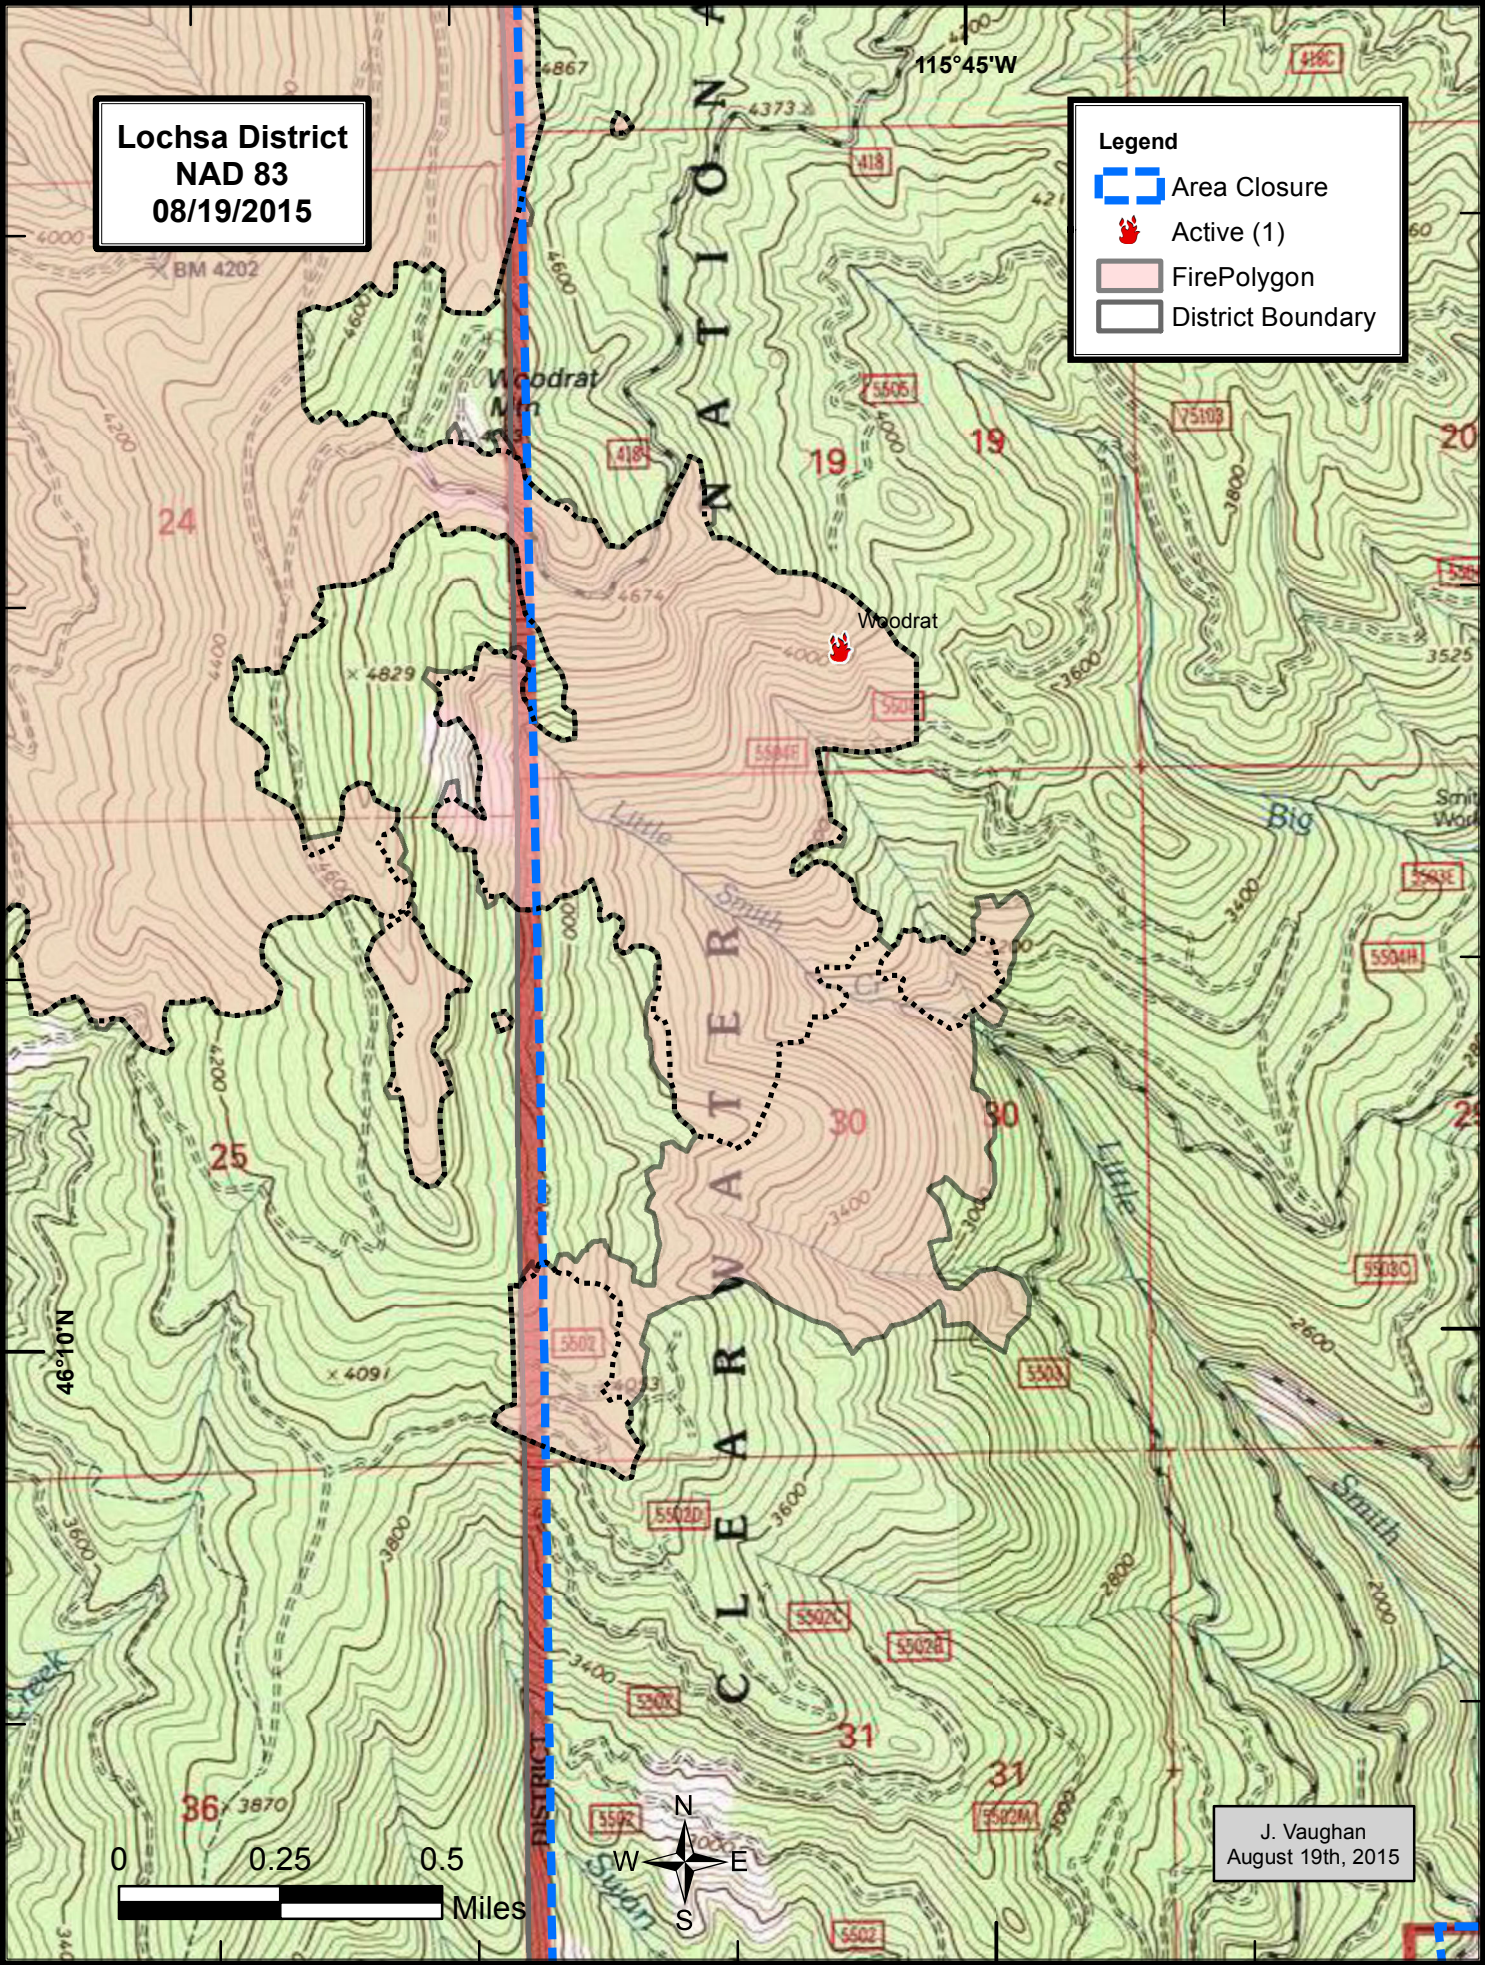

Lochsa District
NAD 83
08/19/2015

Legend

-  Area Closure
-  Active (1)
-  FirePolygon
-  District Boundary

J. Vaughan
August 19th, 2015