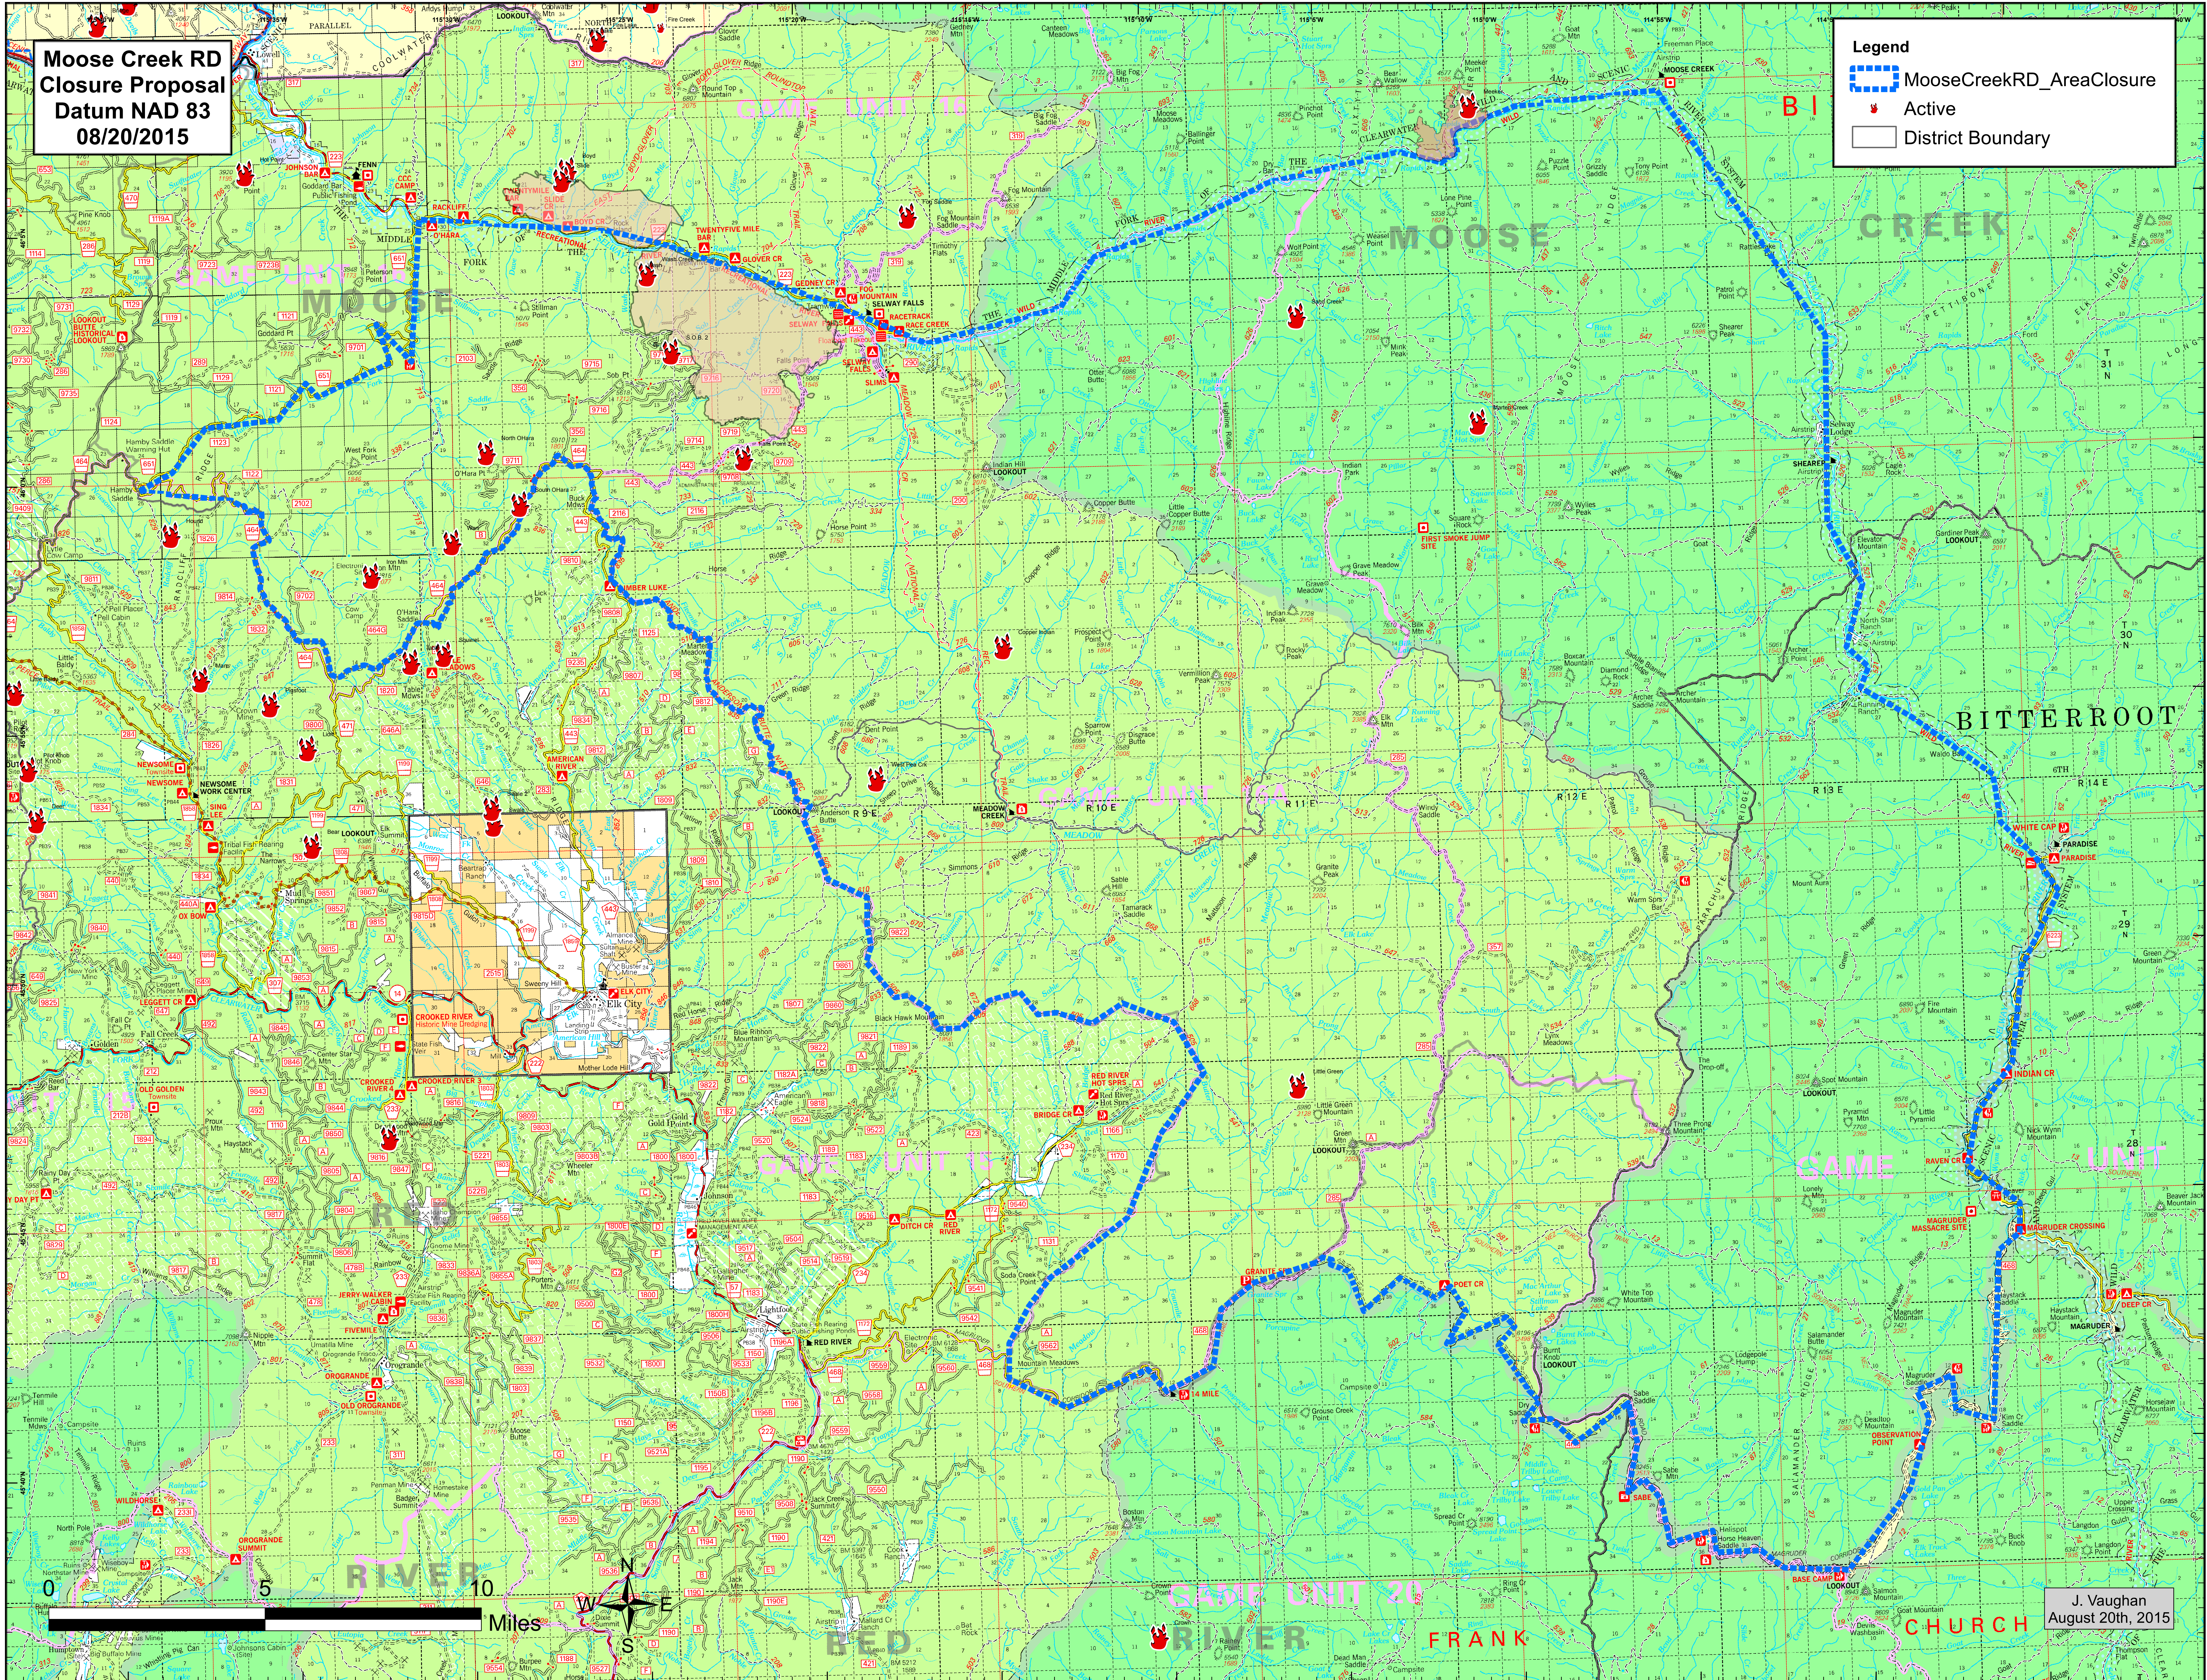

Moose Creek RD
Closure Proposal
Datum NAD 83
08/20/2015

Legend

-  MooseCreekRD_AreaClosure
-  Active
-  District Boundary

J. Vaughan
August 20th, 2015