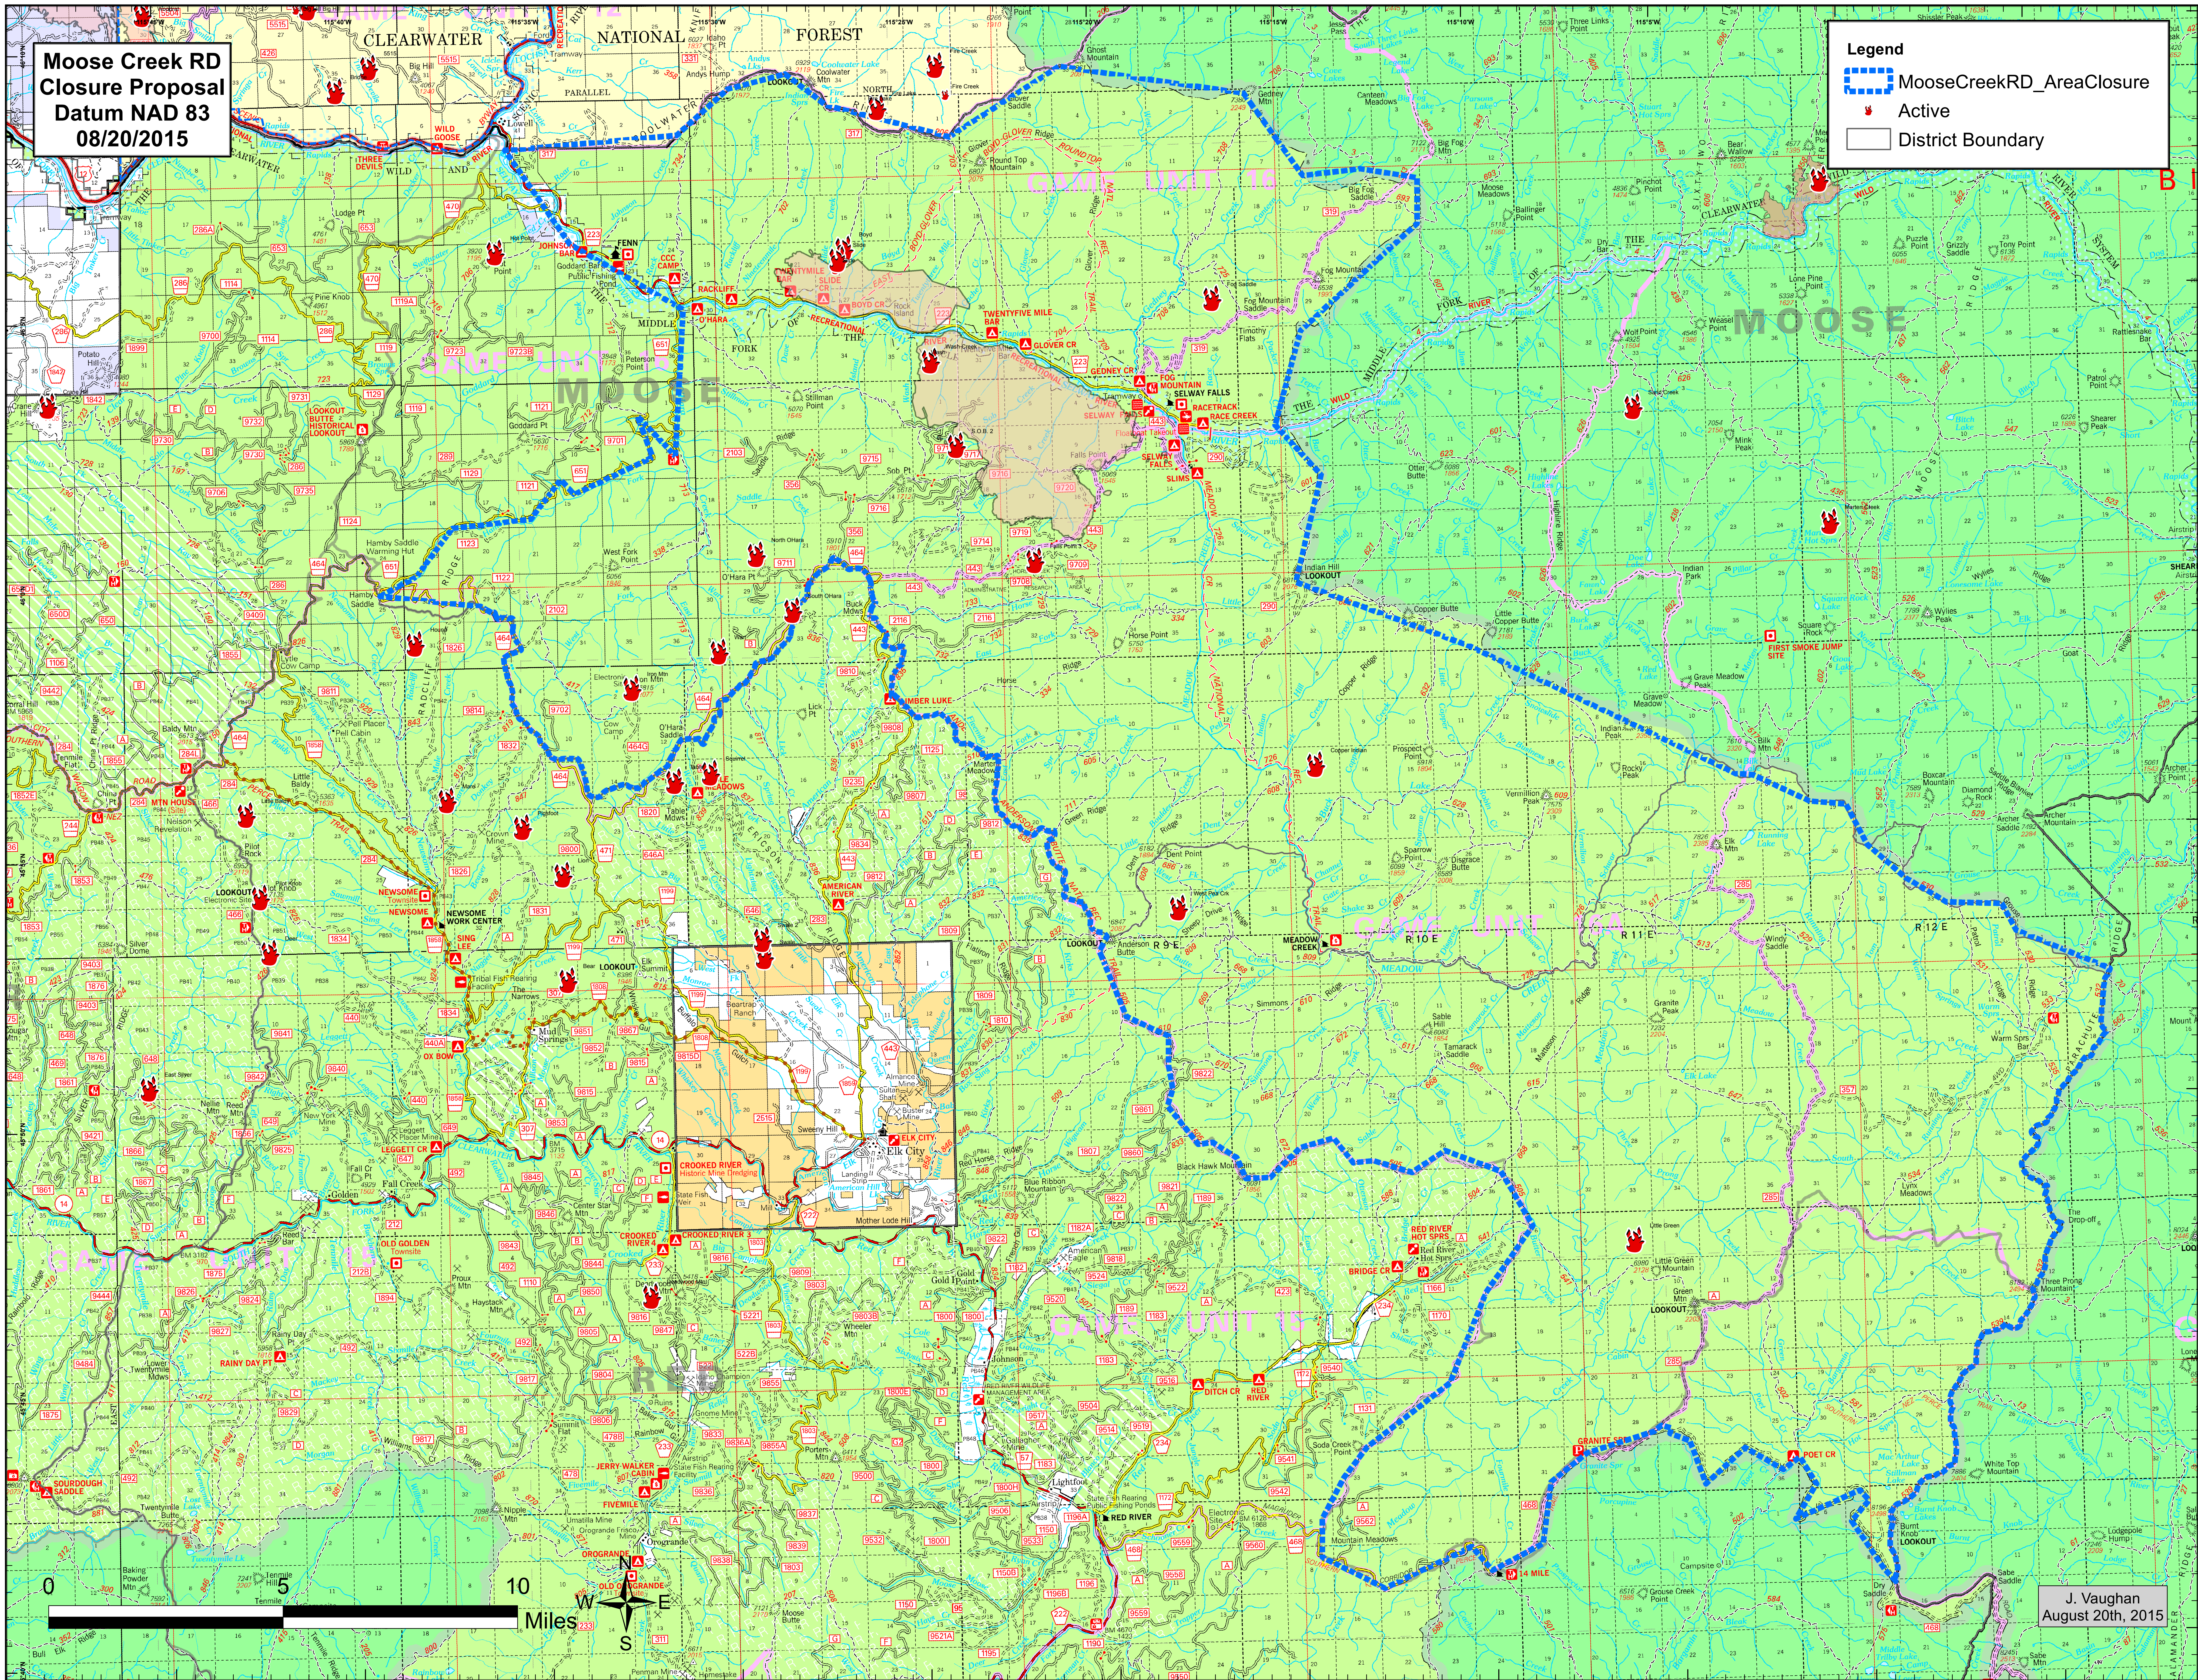

**Moose Creek RD
Closure Proposal
Datum NAD 83
08/20/2015**

Legend

-  MooseCreekRD_AreaClosure
-  Active
-  District Boundary

J. Vaughan
August 20th, 2015