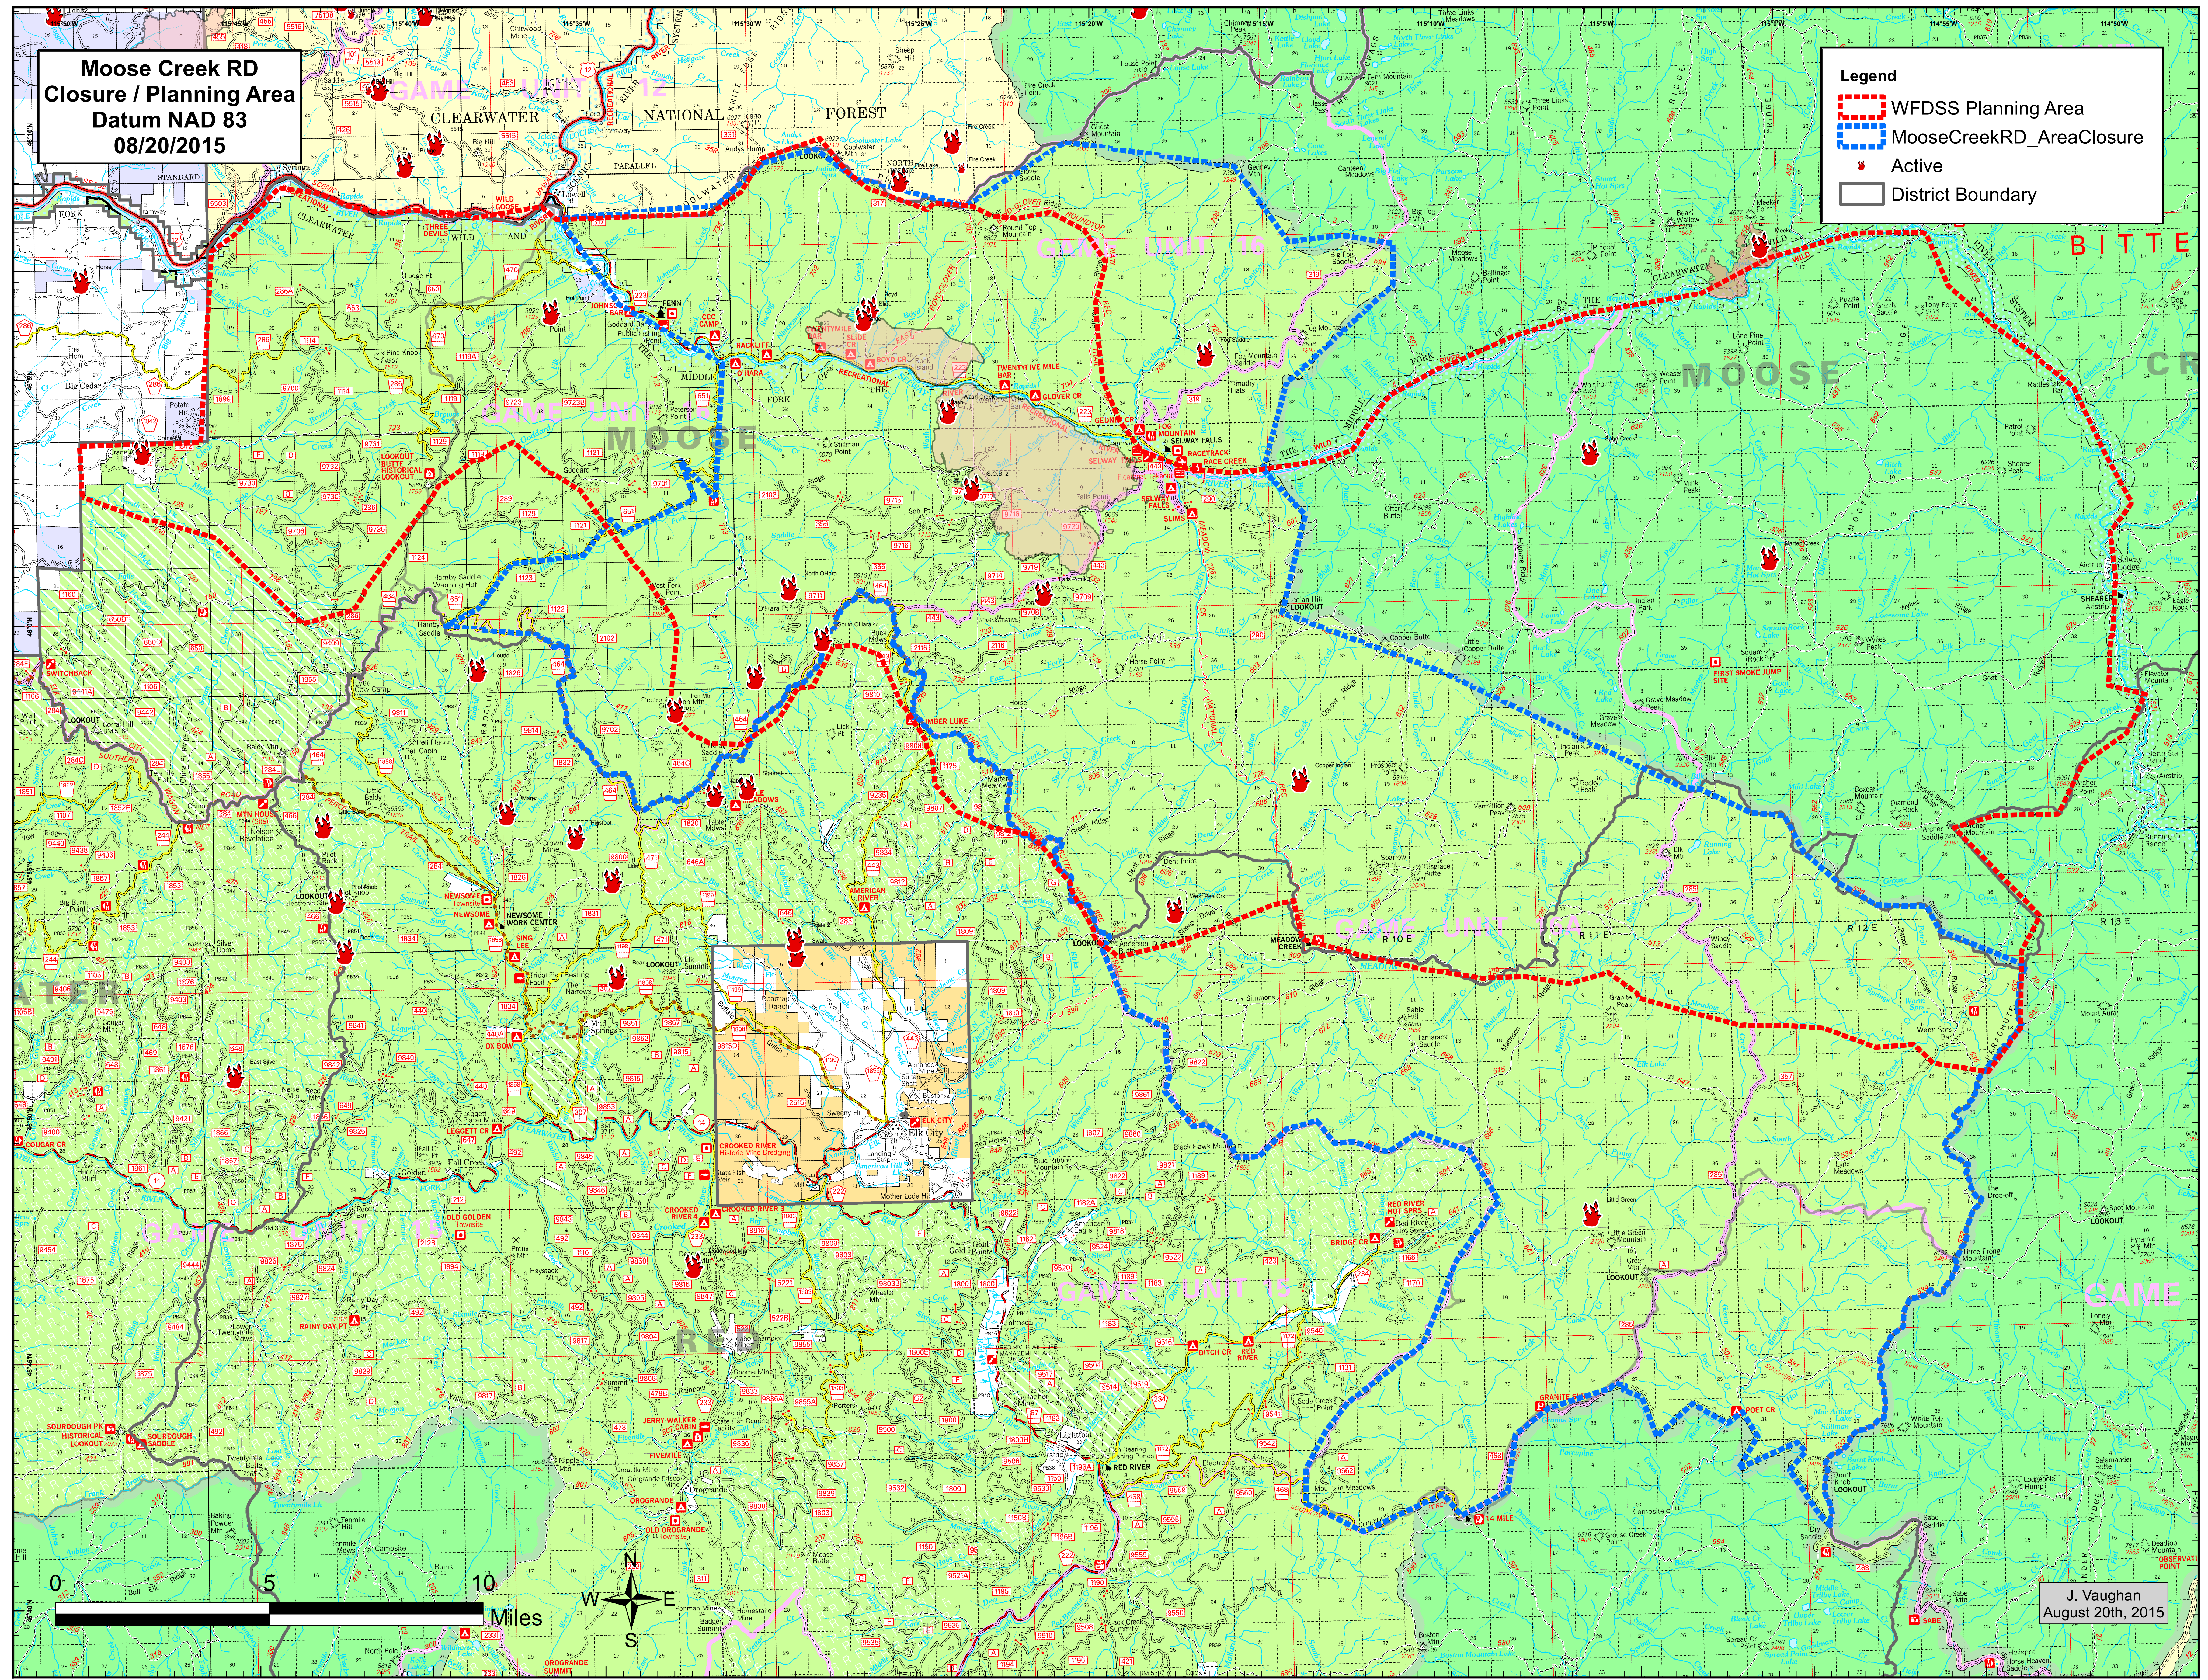

**Moose Creek RD
Closure / Planning Area
Datum NAD 83
08/20/2015**

Legend

-  WFDSS Planning Area
-  MooseCreekRD_AreaClosure
-  Active
-  District Boundary

J. Vaughan
August 20th, 2015