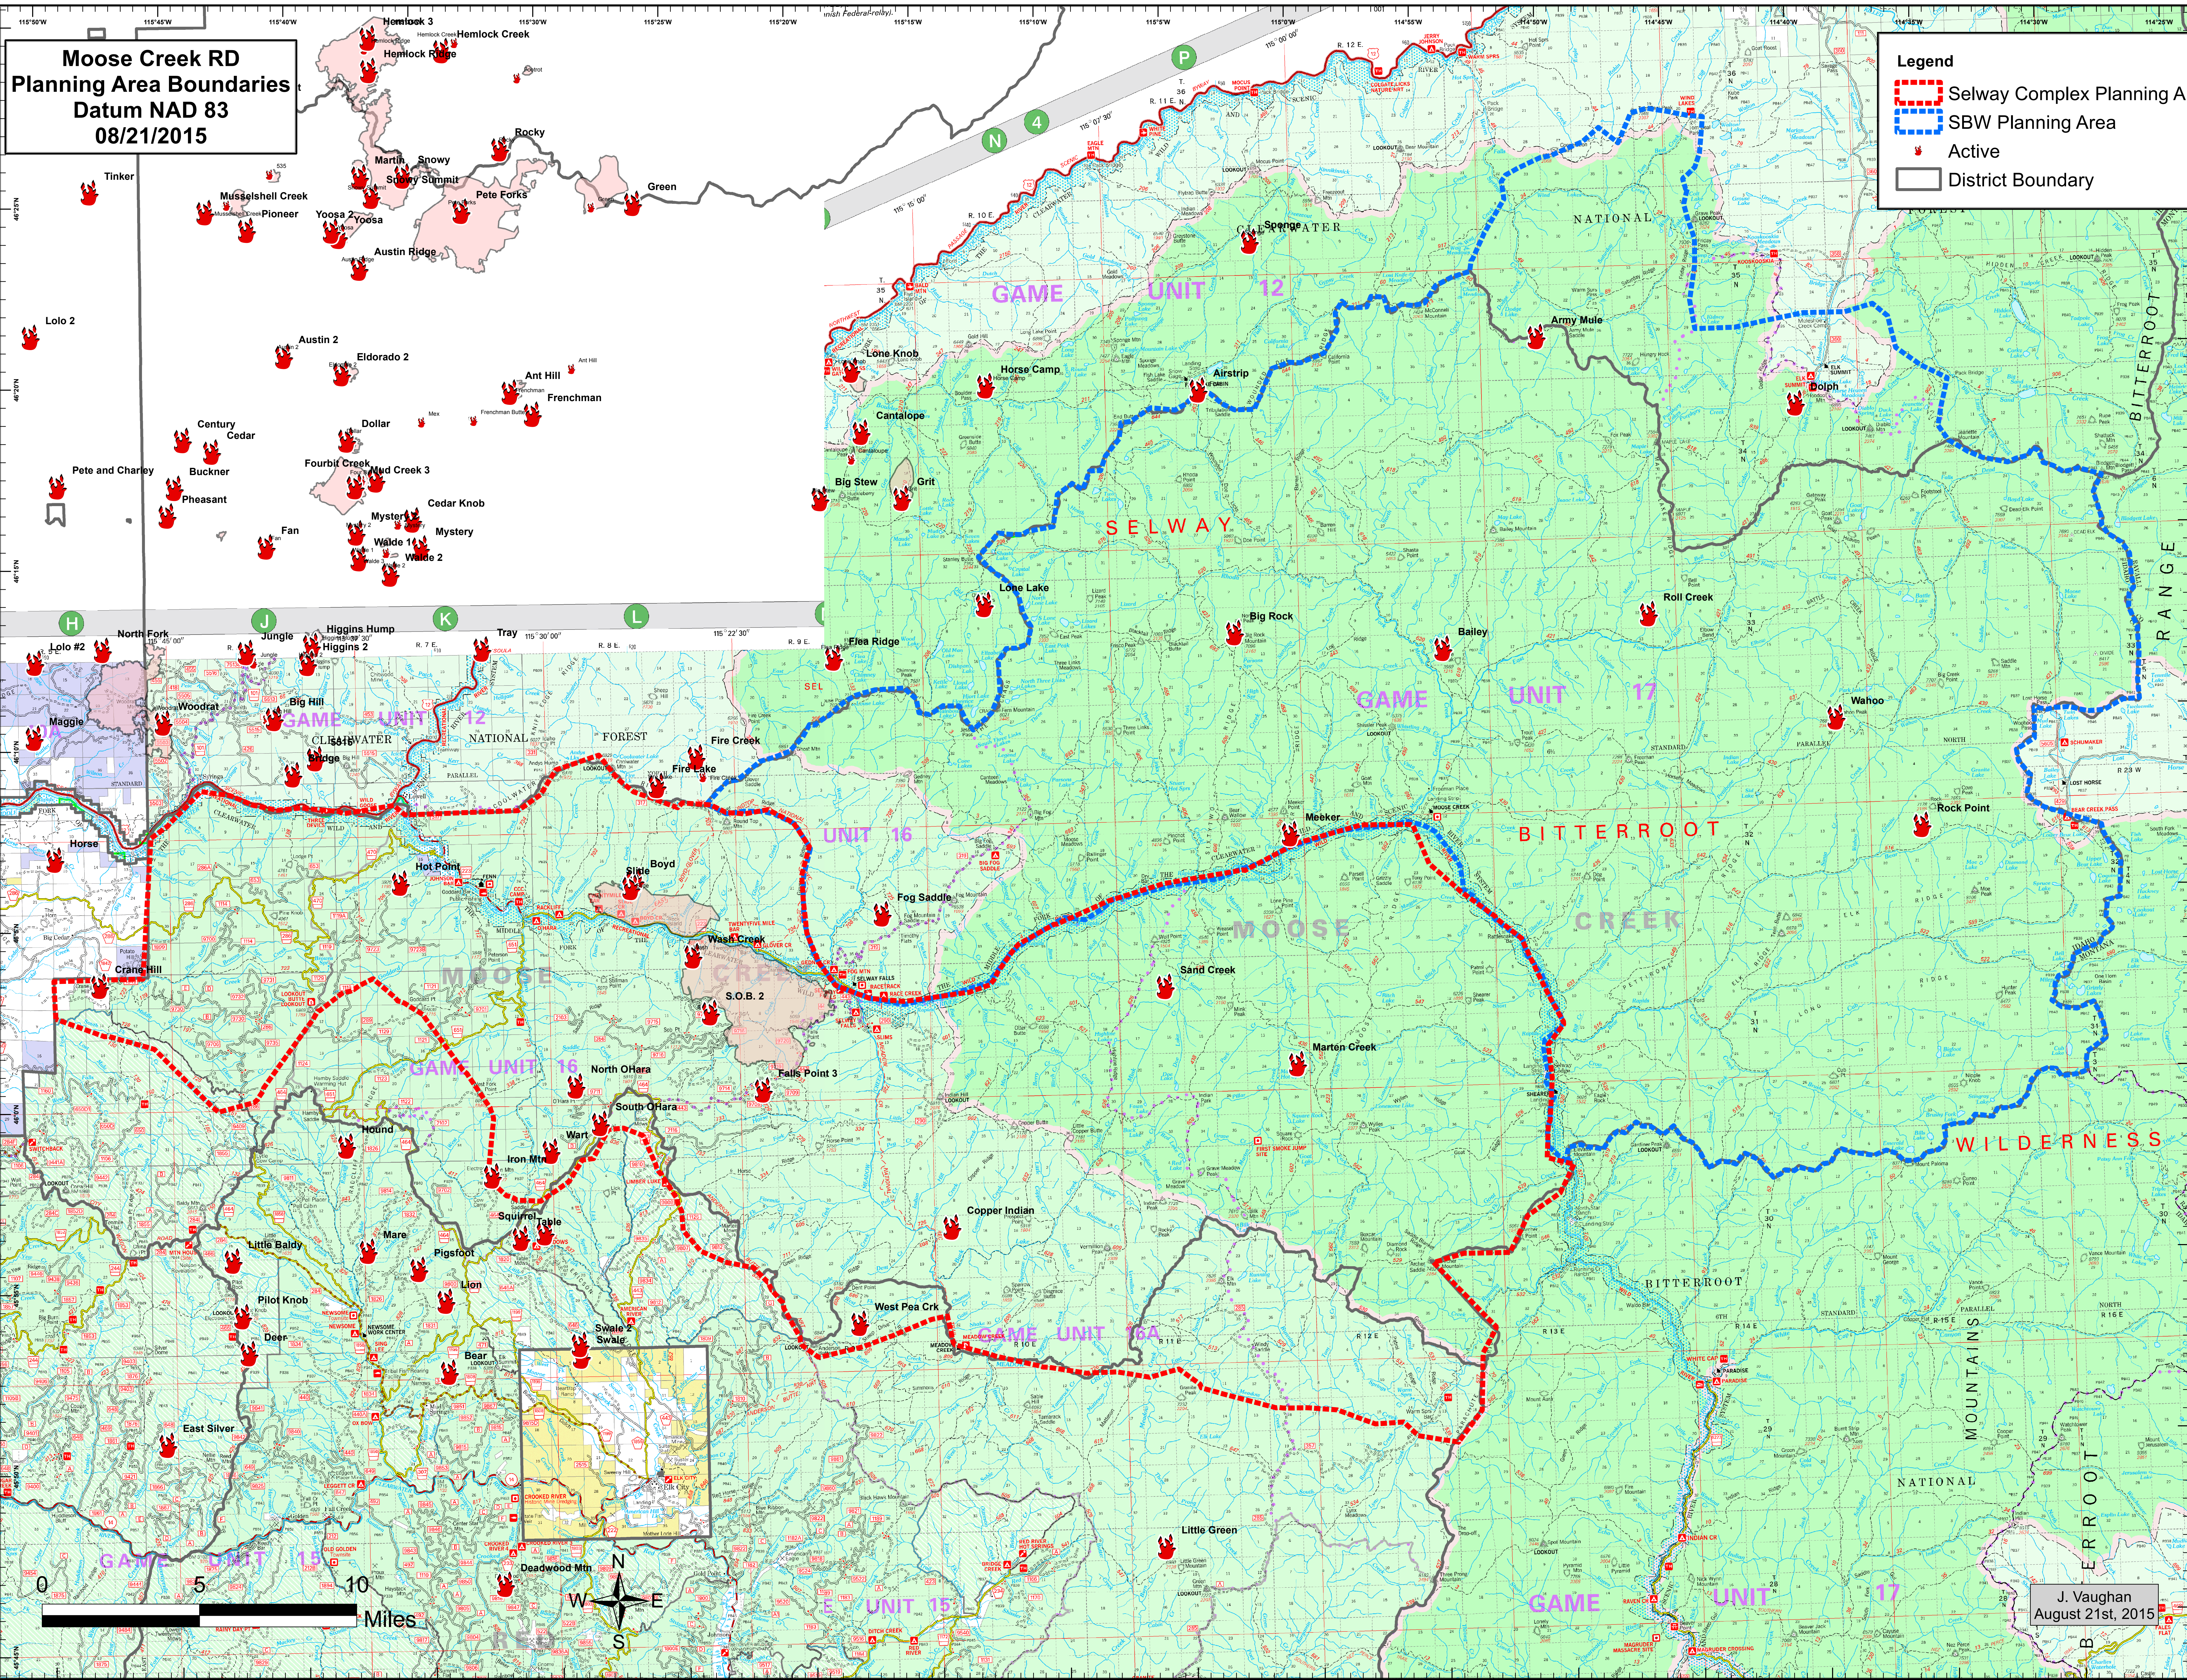

**Moose Creek RD
Planning Area Boundaries
Datum NAD 83
08/21/2015**

Legend

- Selway Complex Planning Area
- SBW Planning Area
- Active
- District Boundary

J. Vaughan
August 21st, 2015