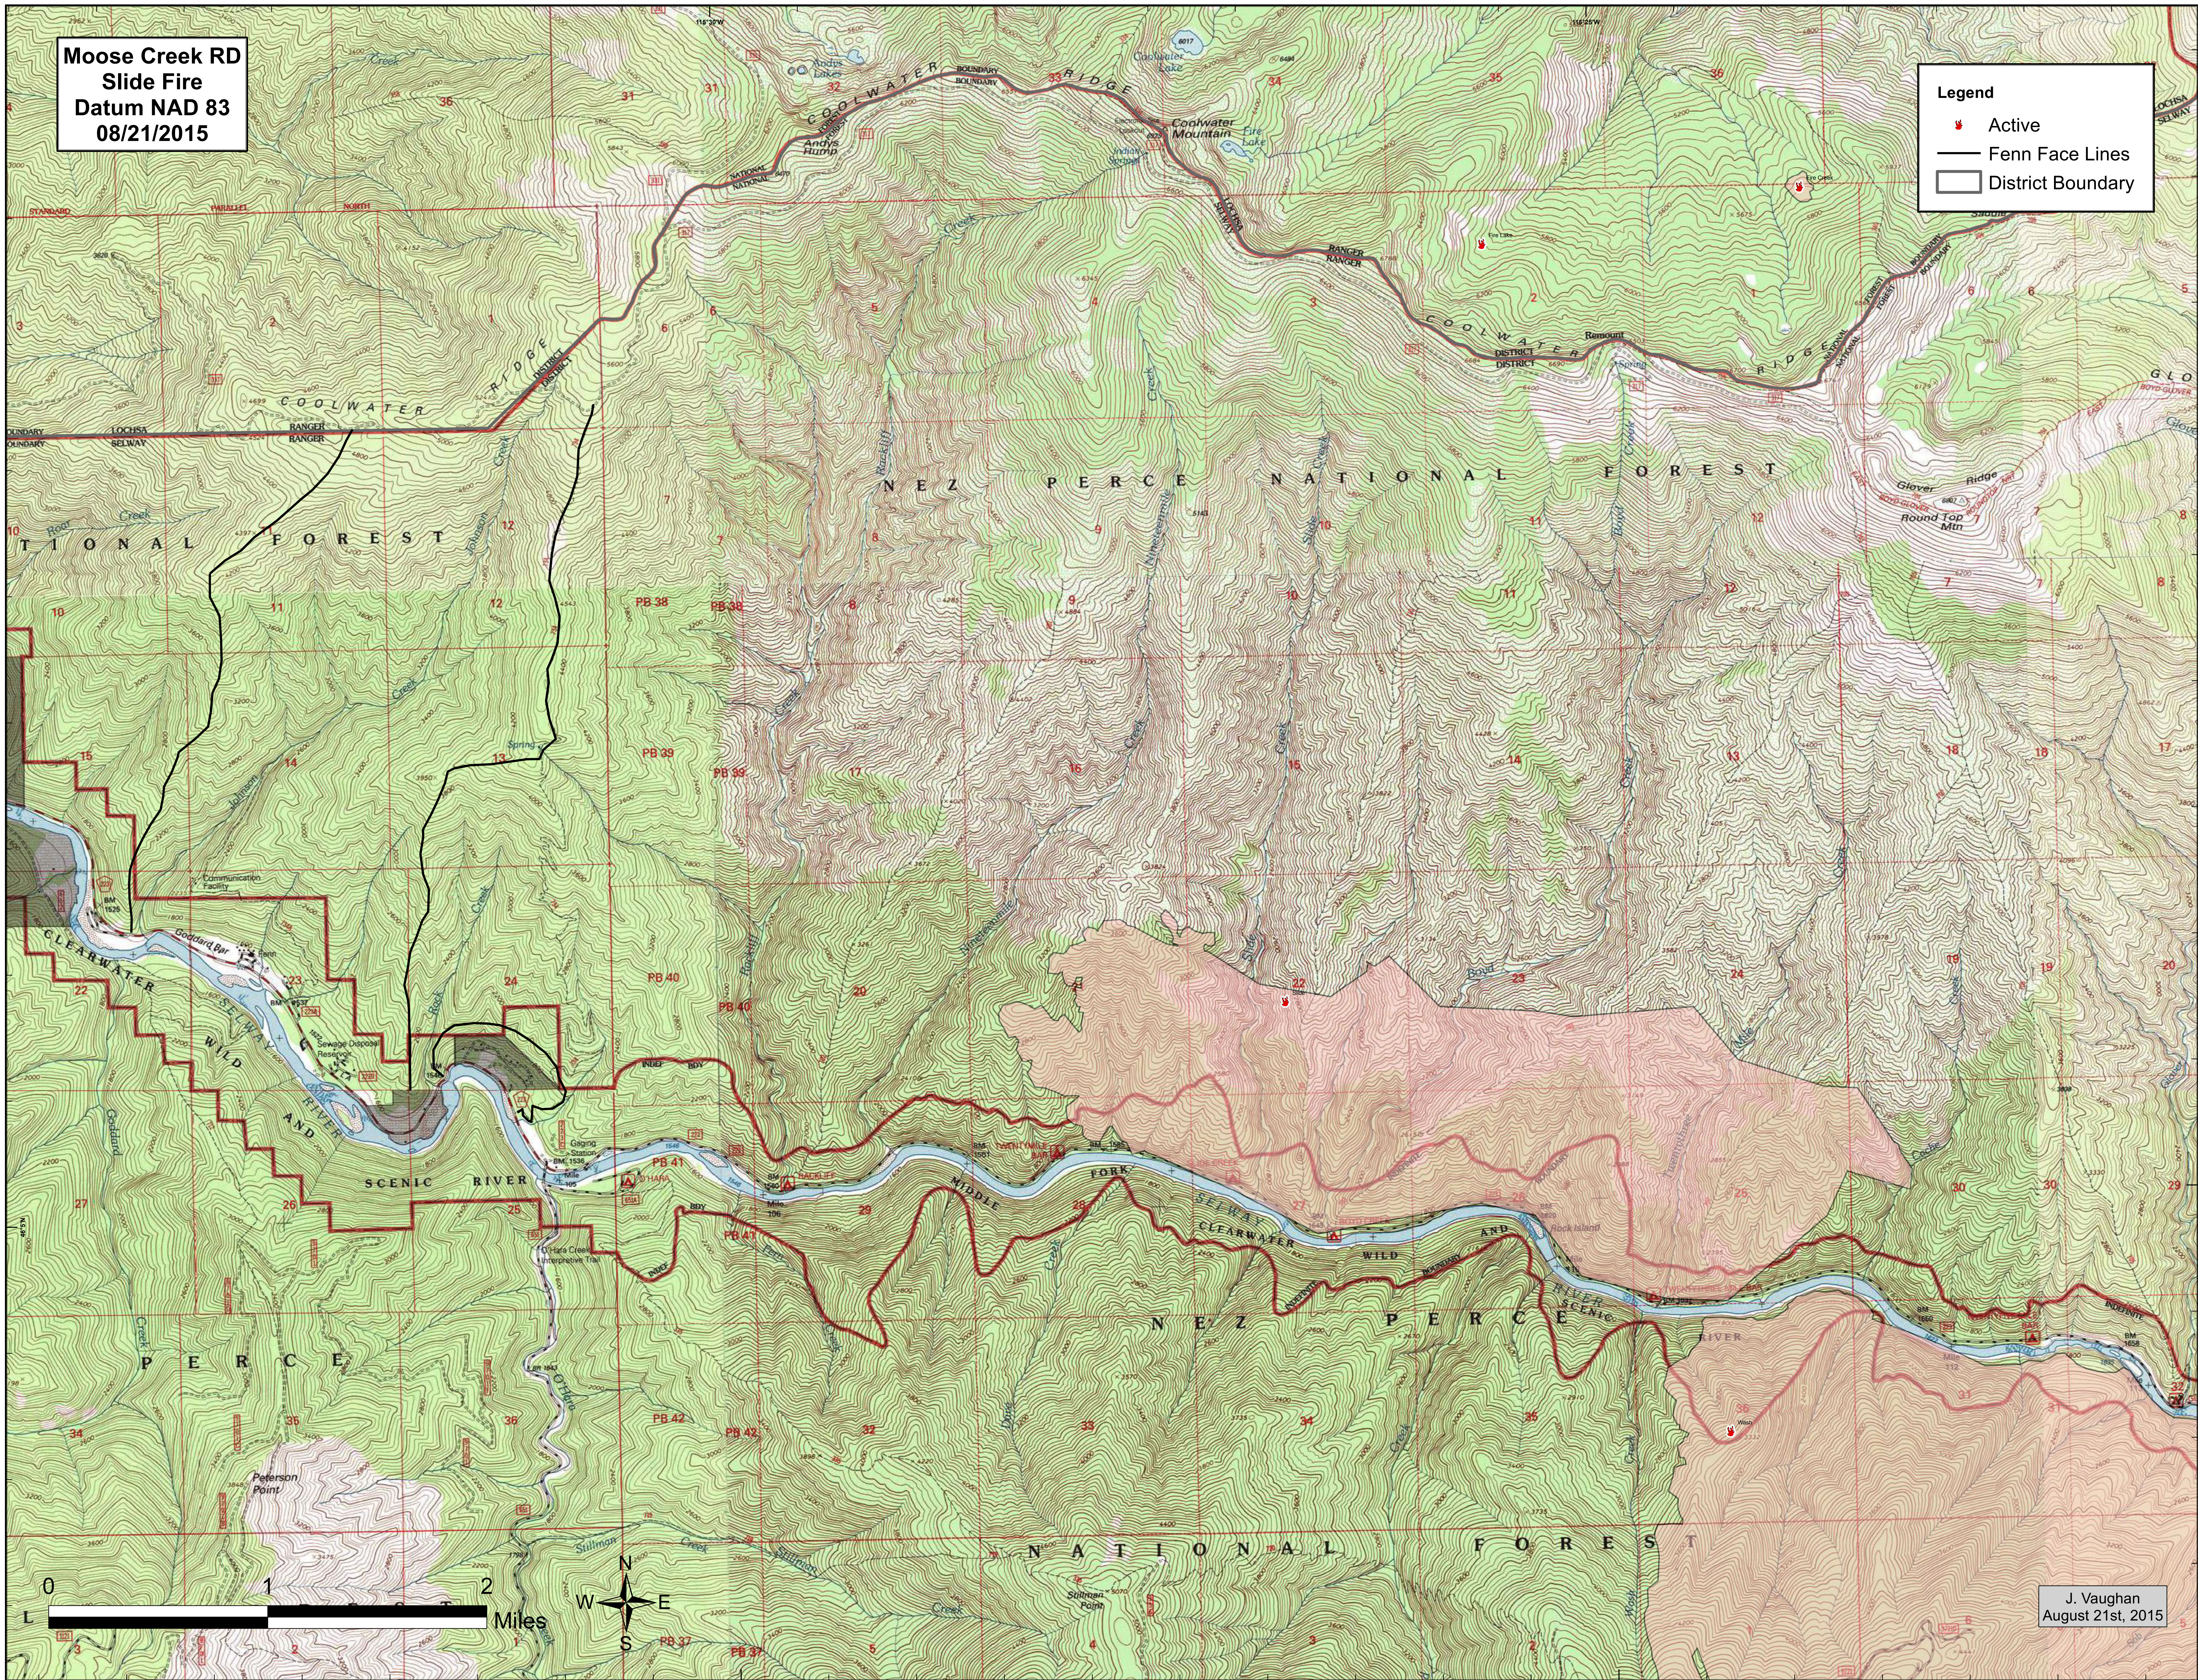

Moose Creek RD
Slide Fire
Datum NAD 83
08/21/2015

Legend

- Active
- Fenn Face Lines
- District Boundary

J. Vaughan
August 21st, 2015