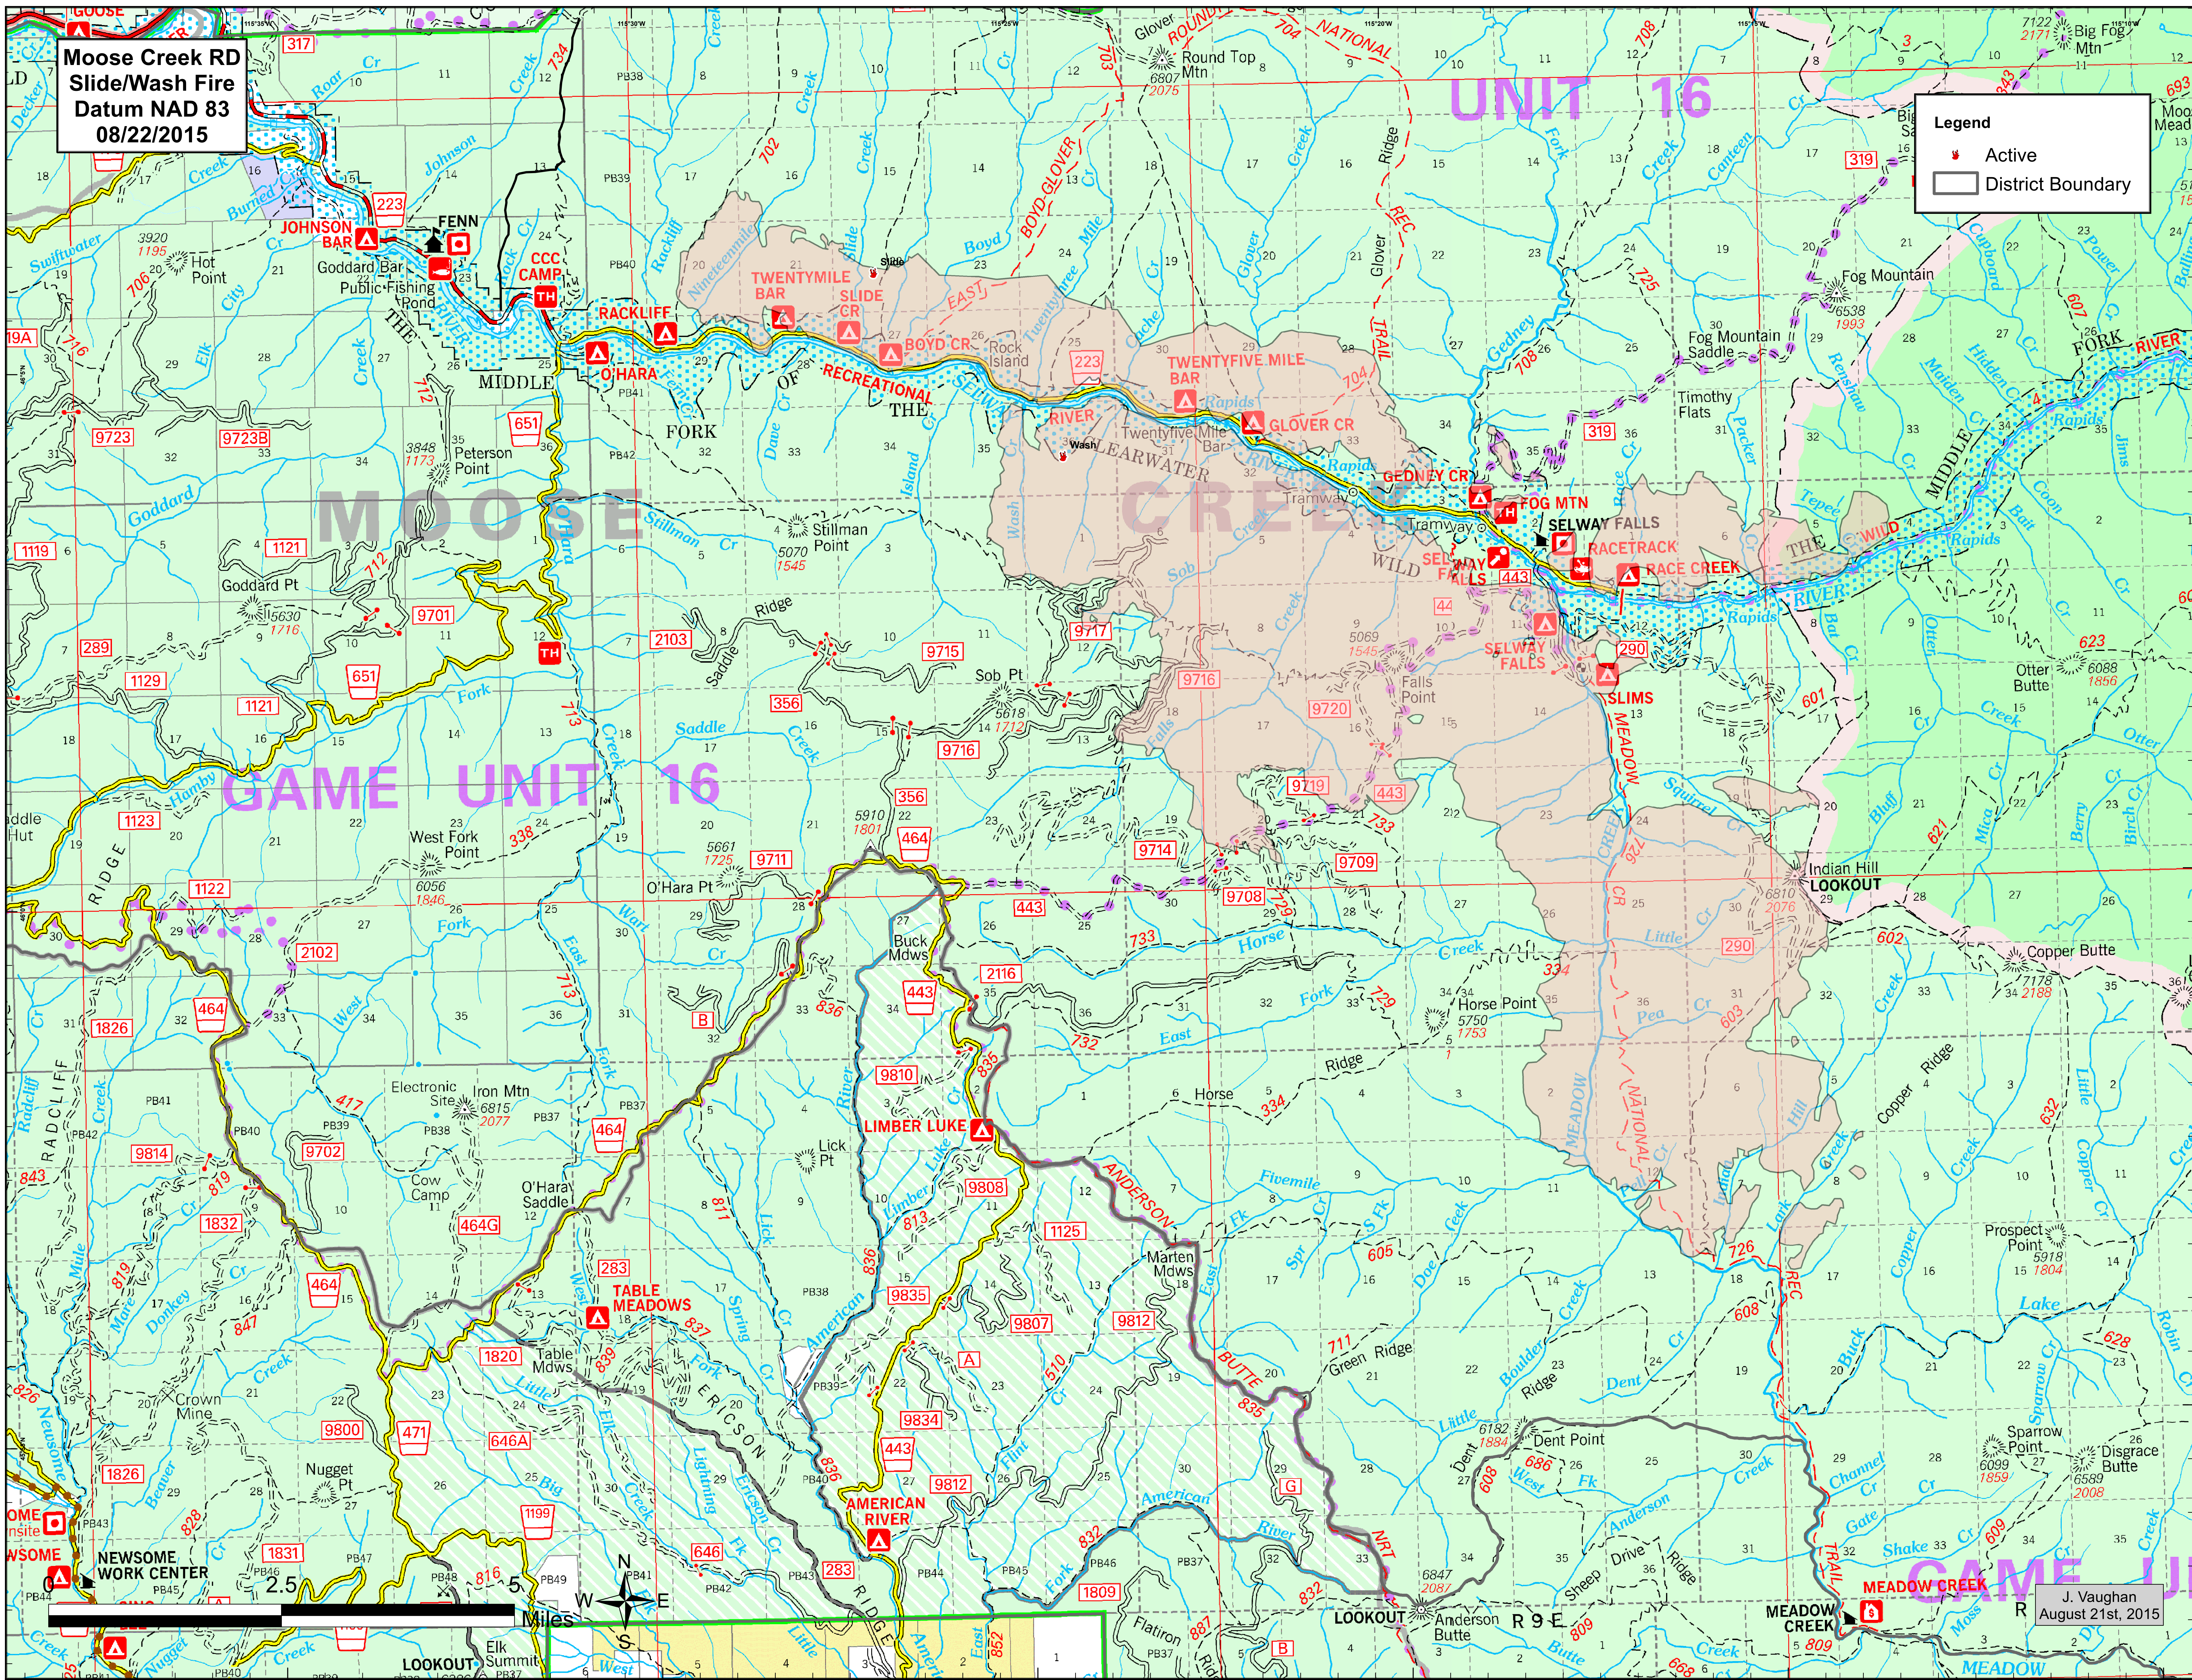

Moose Creek RD
Slide/Wash Fire
Datum NAD 83
08/22/2015

Legend

- Active
- District Boundary

J. Vaughan
August 21st, 2015