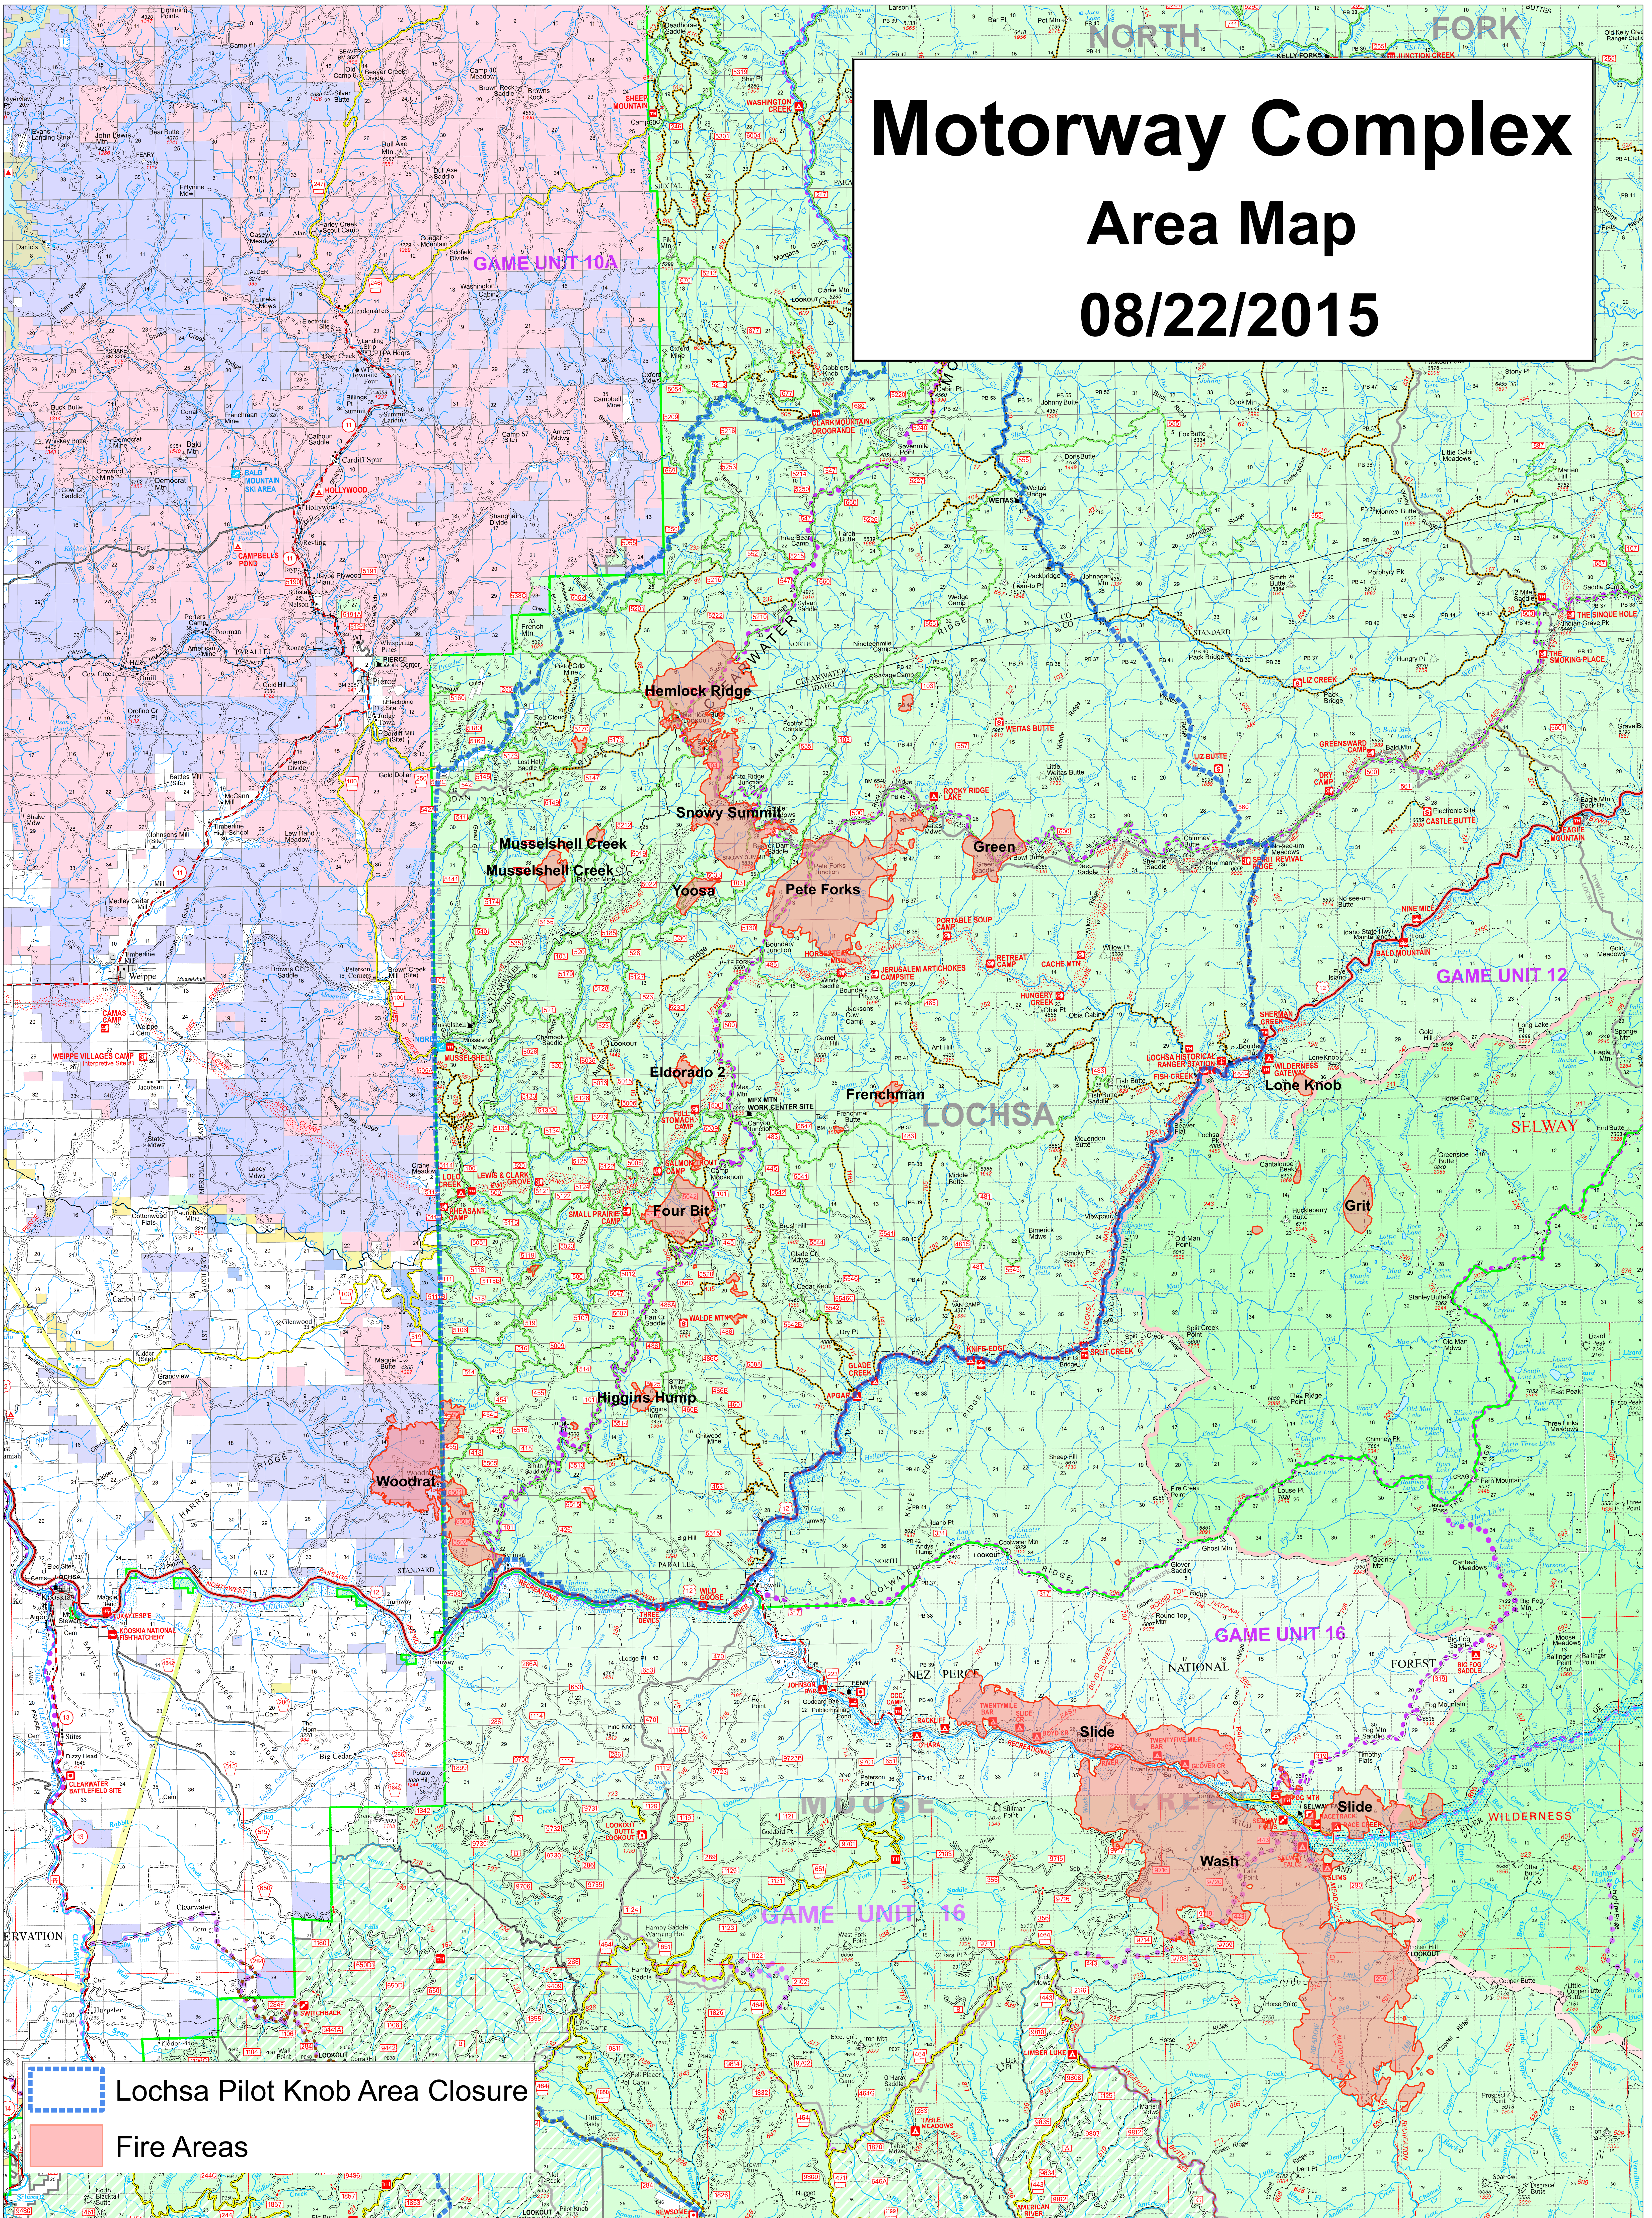

Motorway Complex Area Map 08/22/2015

Lochsa Pilot Knob Area Closure

Fire Areas