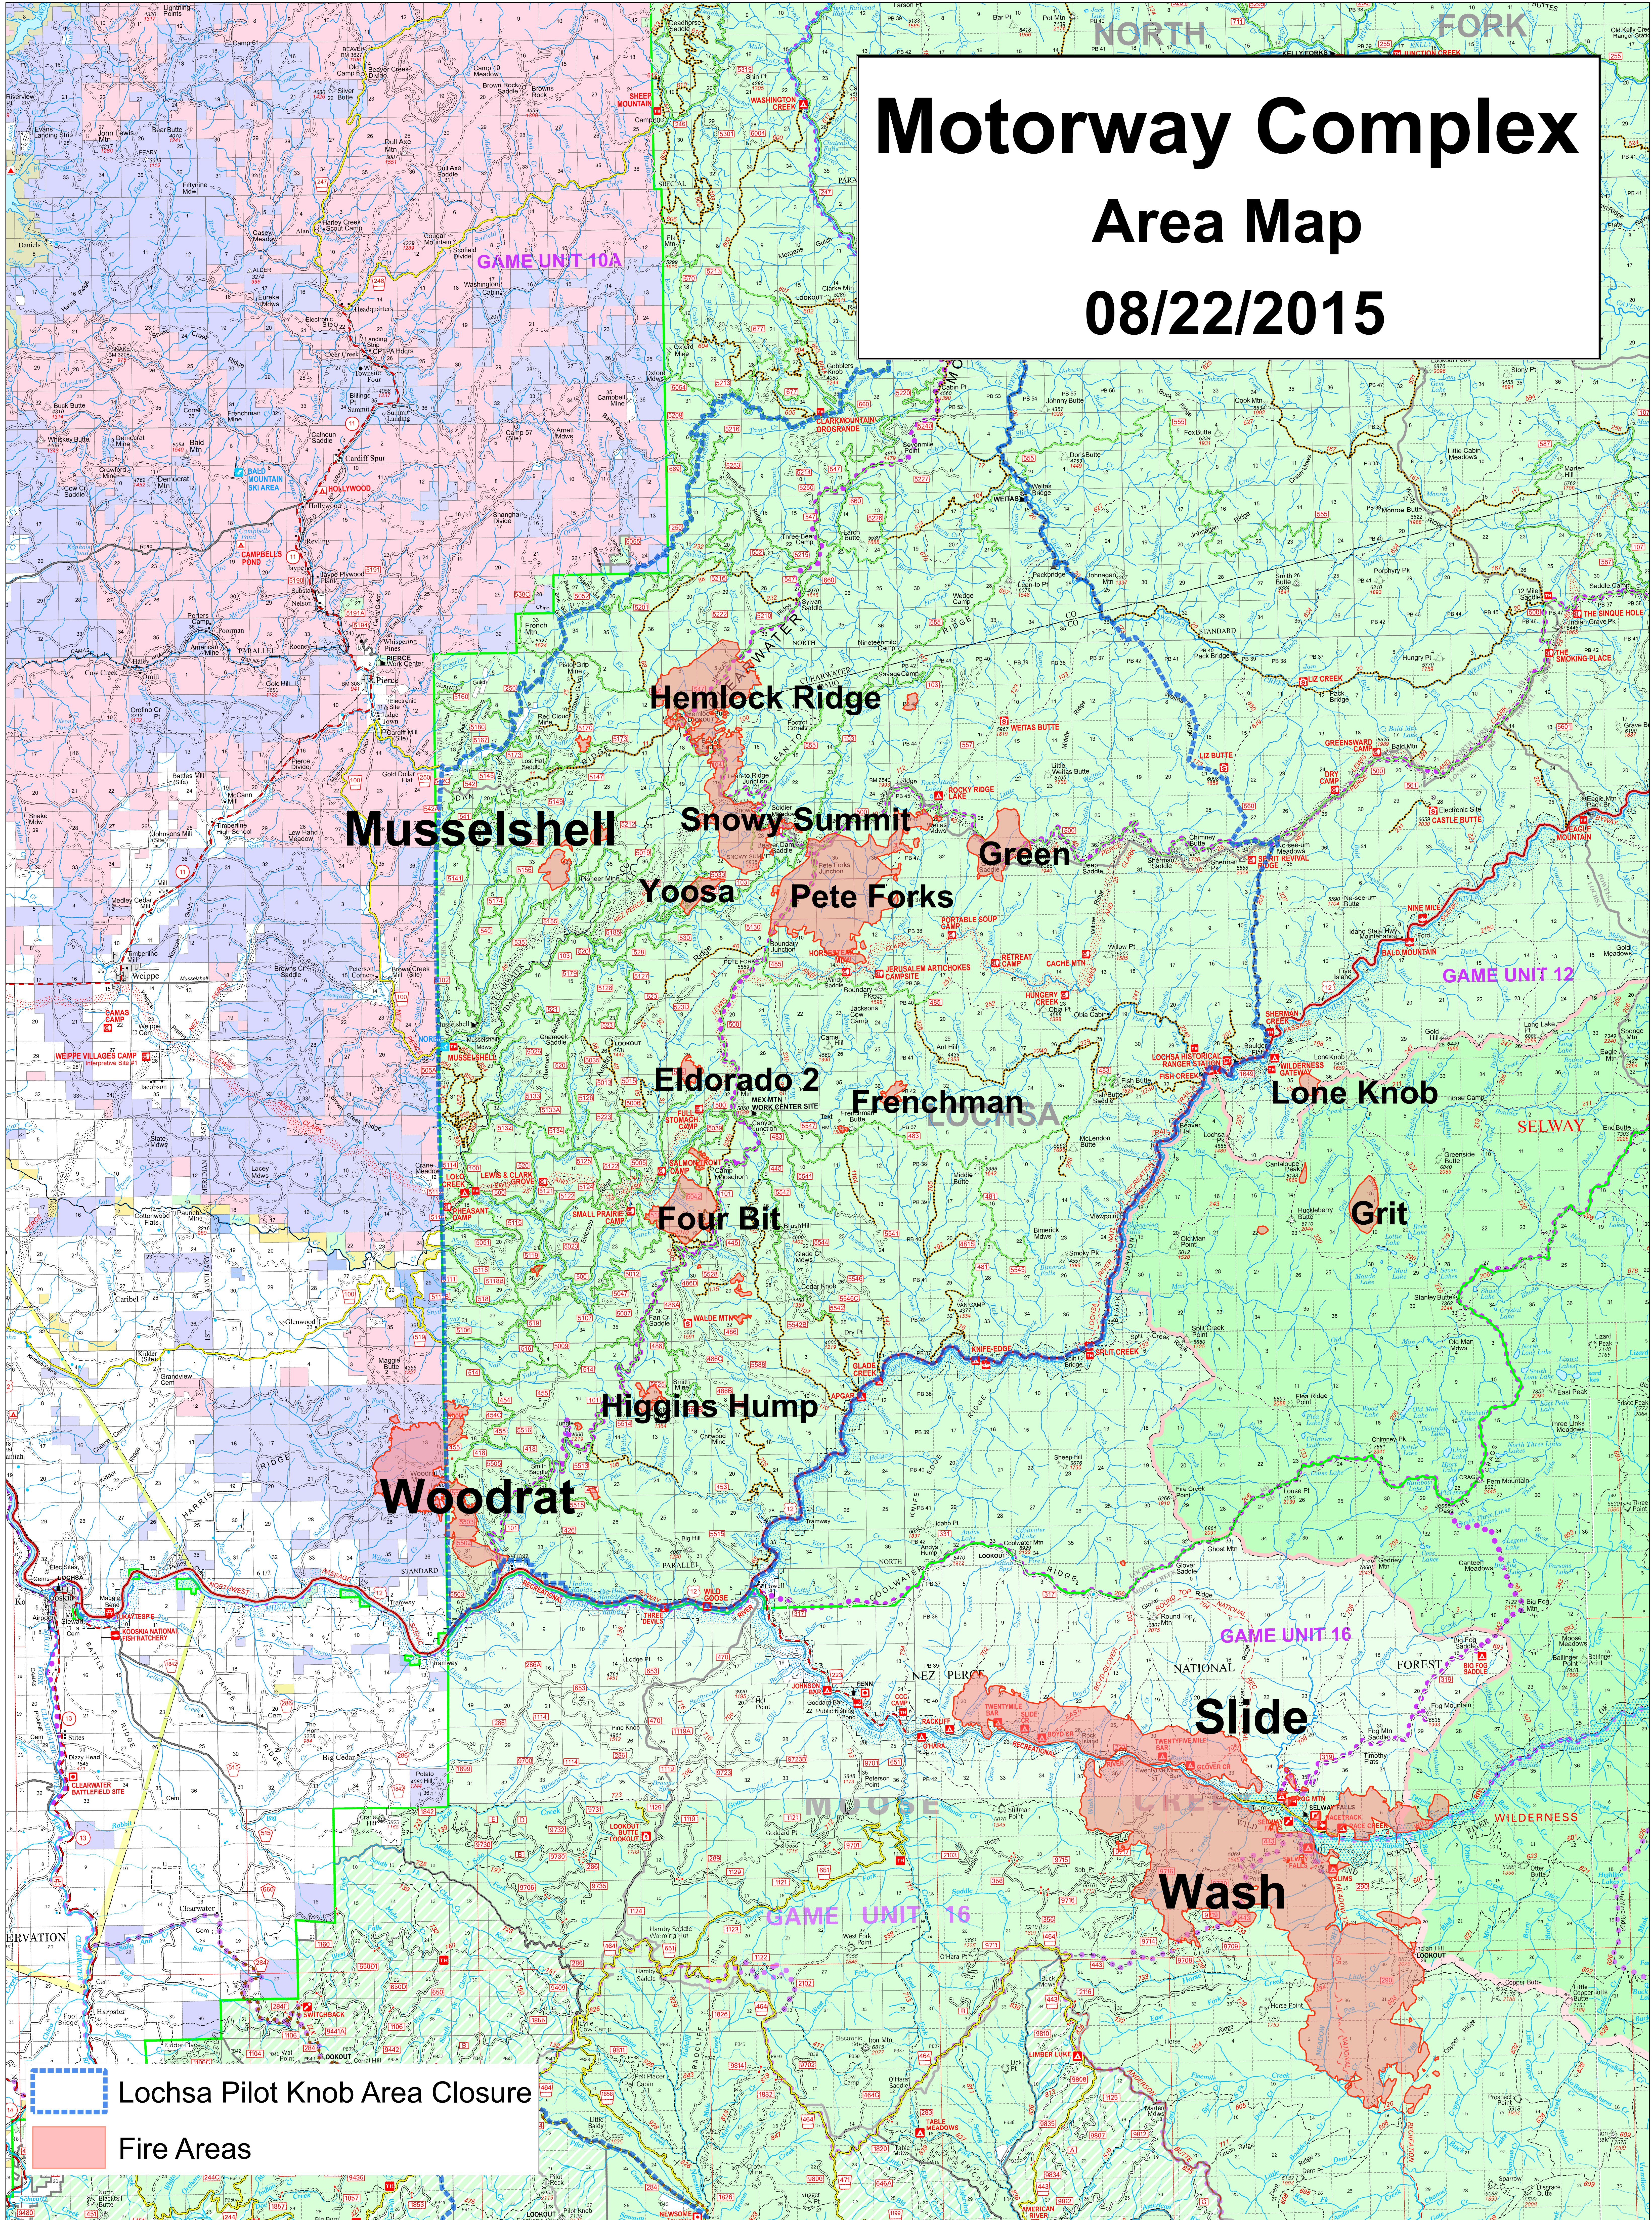

Motorway Complex Area Map 08/22/2015

Lochsa Pilot Knob Area Closure

Fire Areas