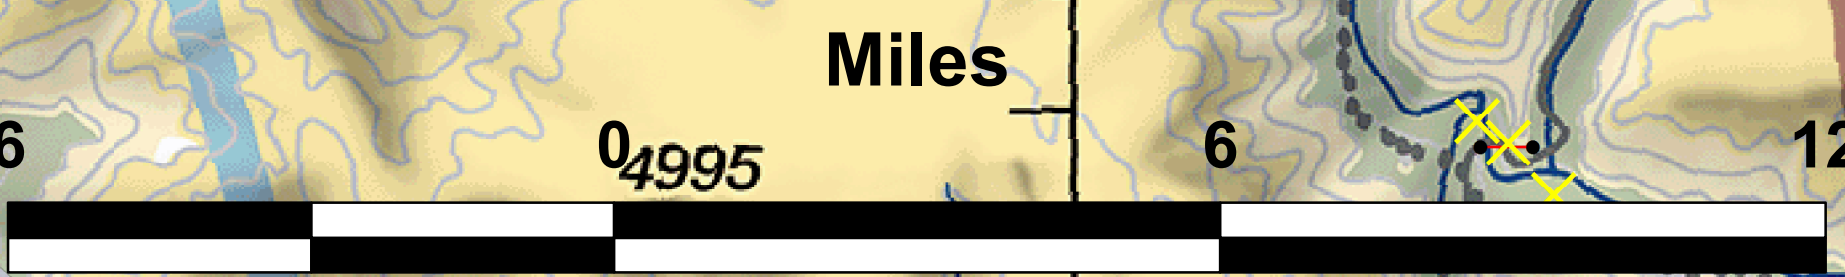

Motorway Complex
Municipal Complex
Clearwater Complex

Pilot Map - Overview

08/21/2015

Datum NAD83

NEZ PERCE
Ch 19 MQG

Frequencies for Motorway Complex
AIR/AIR 128.500
AIR/Ground 168.3375
AIR/Ground Sec. 172.4500
Air Guard 168.6250

- Lookouts
- ICP
- Division
- Fire Perimeter
- Utility Radio
- Powerline Crossing
- Power Lines
- FCC Towers
- Communication Sites
- Helibase
- Transfer Lines w/Safety Buffer
- Small Power line w/Safety Buffer
- FirePerimPoly18
- Temporary Flight Restrictions