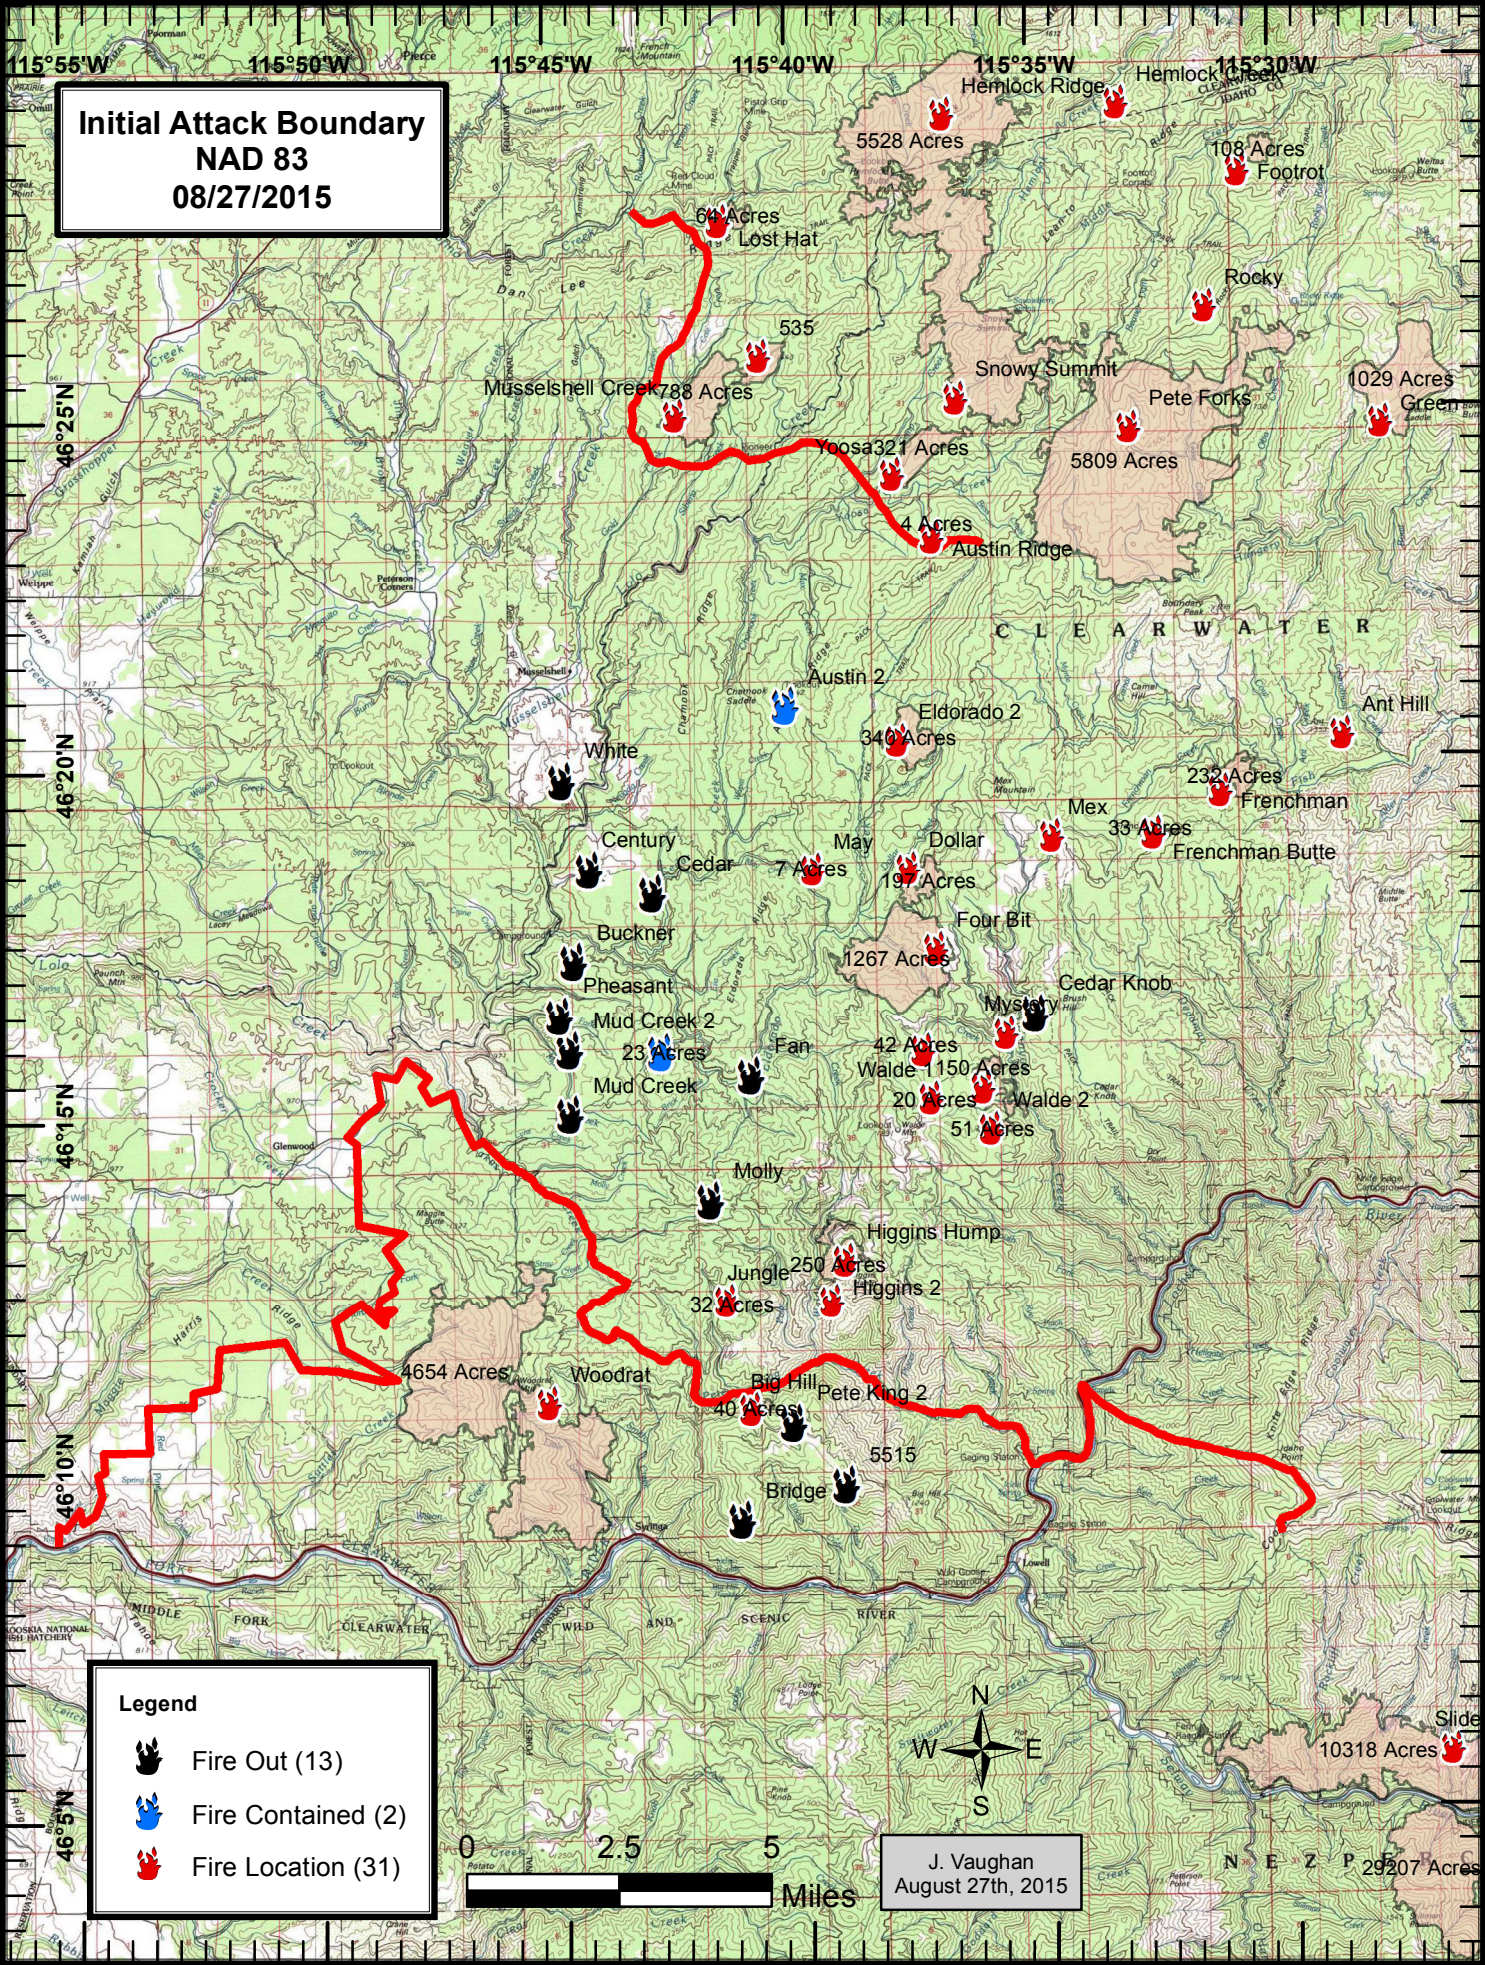

**Initial Attack Boundary
NAD 83
08/27/2015**

Legend

-  Fire Out (13)
-  Fire Contained (2)
-  Fire Location (31)

N
W E
S

J. Vaughan
August 27th, 2015