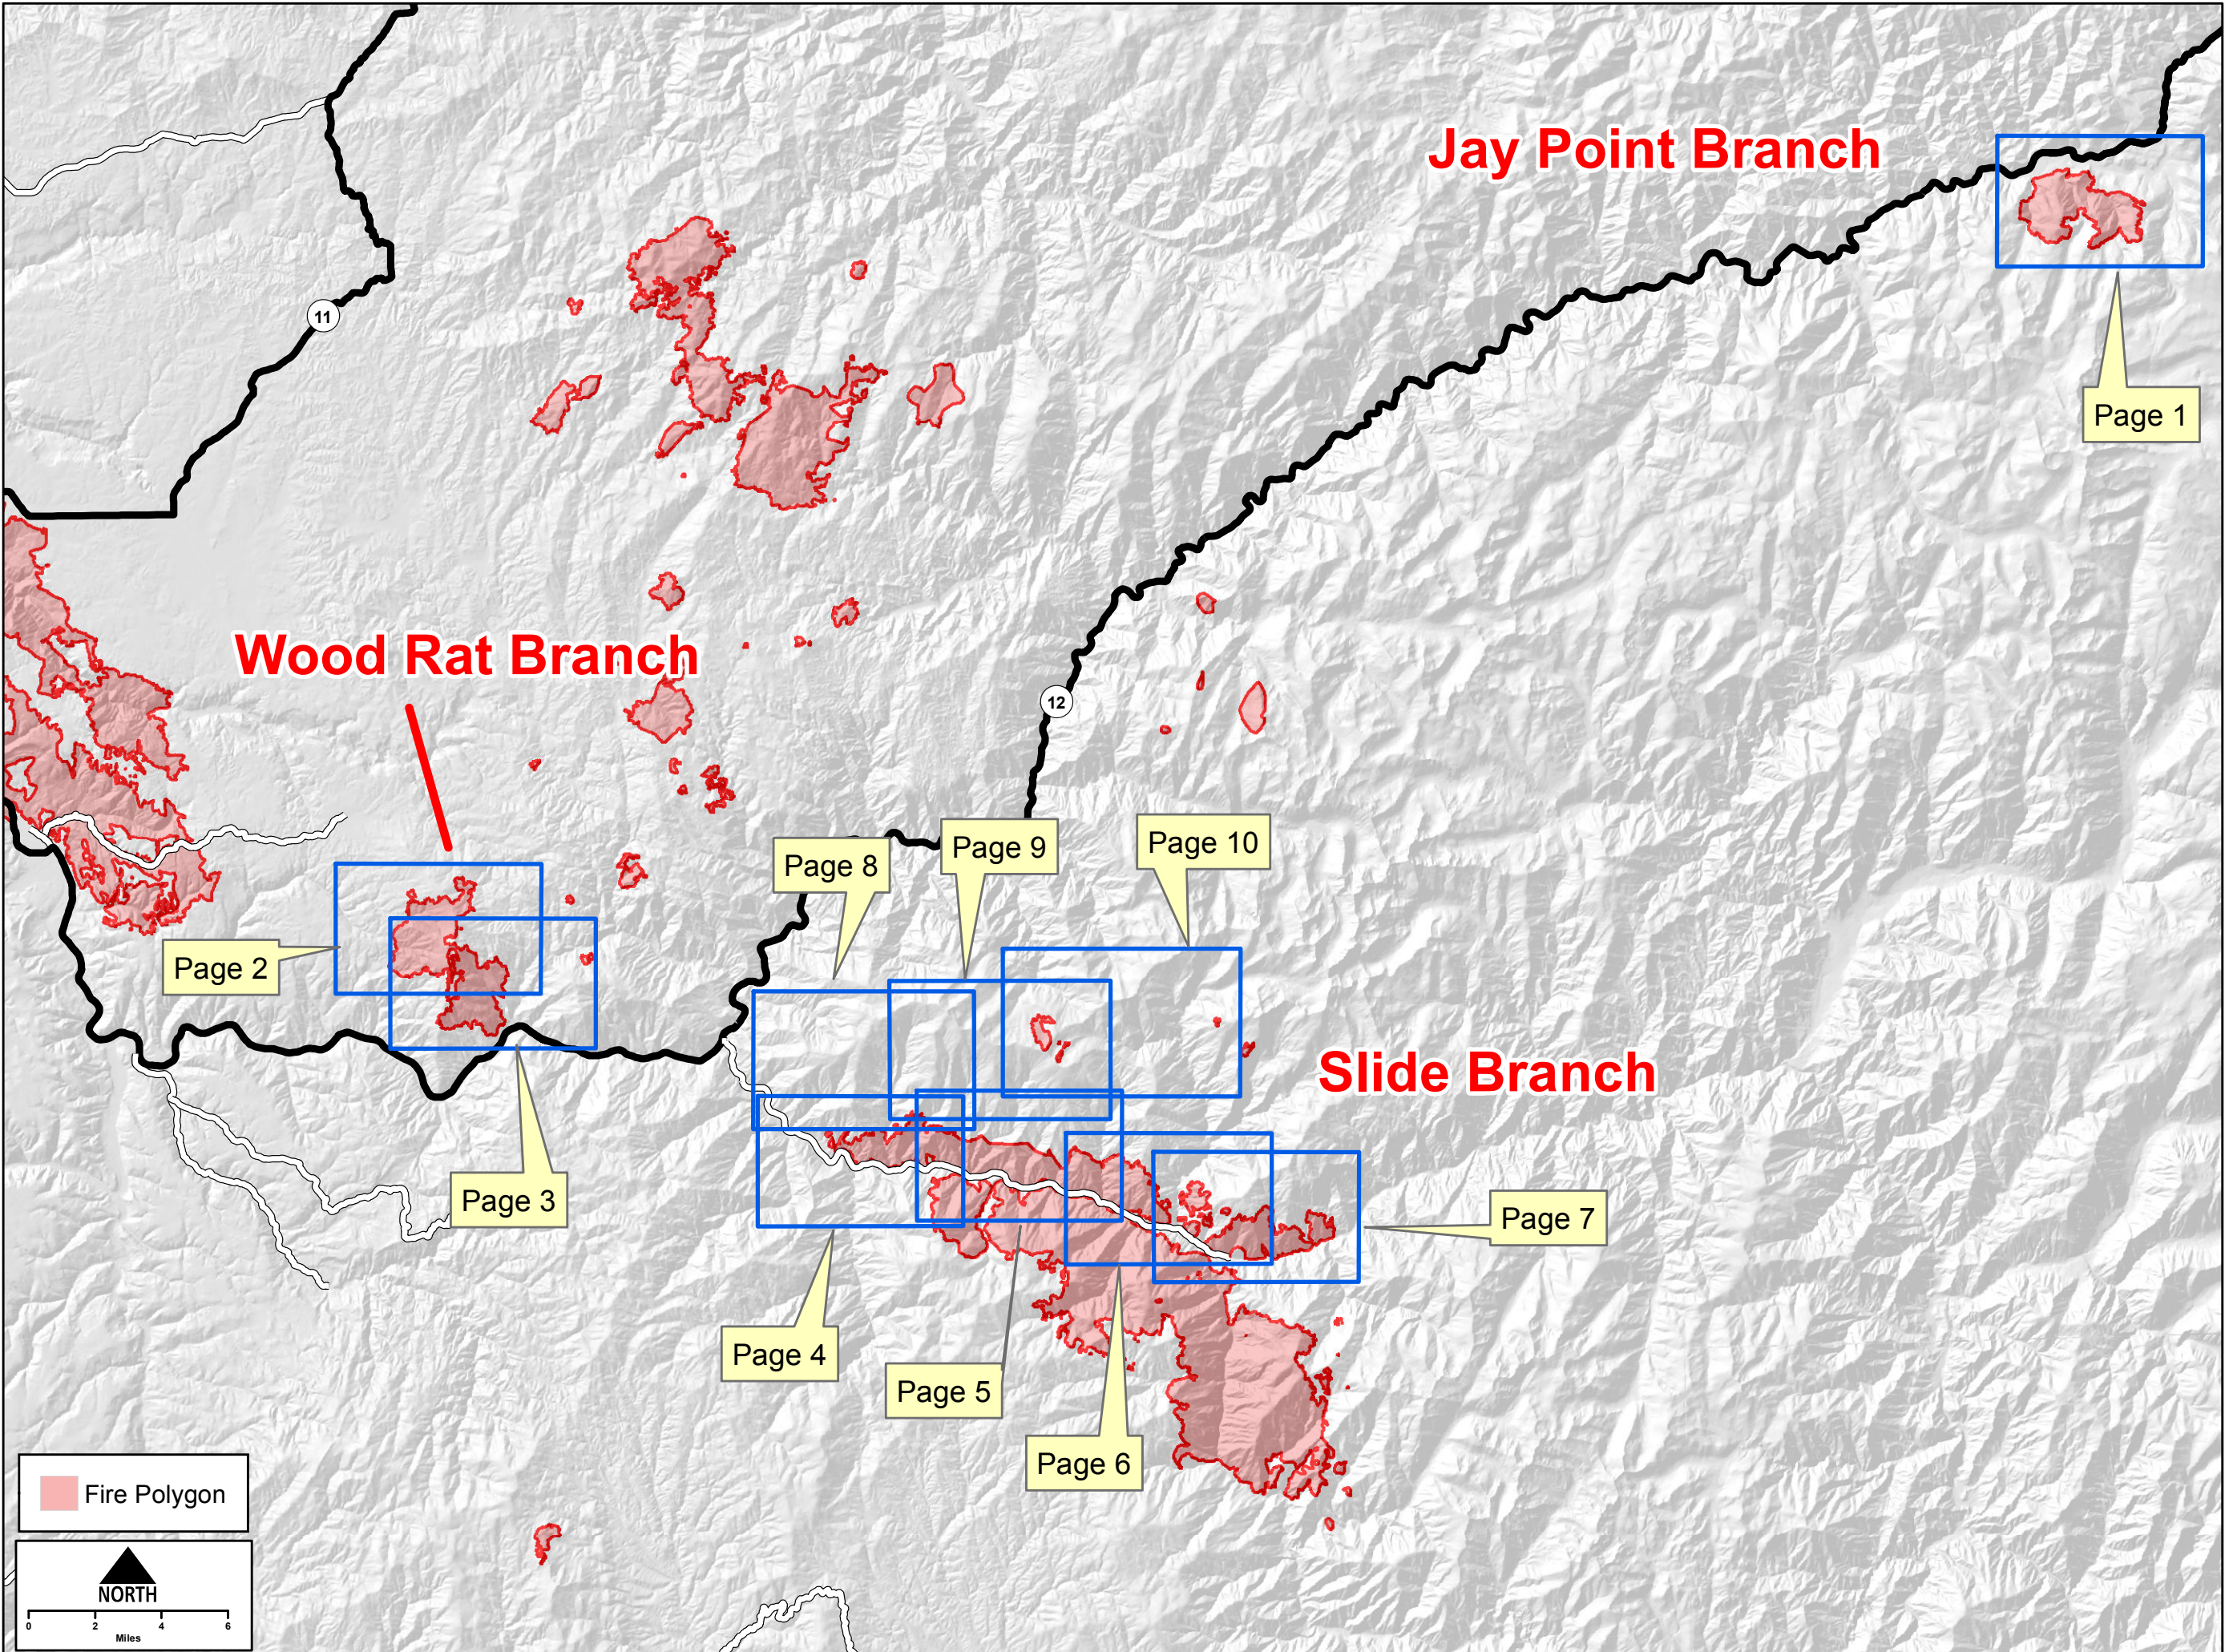

Motorway Complex

ID-NCF-000859
IAP Map
28 AUGUST 2015
Map Index

This QR code will provide you with a link to a dropbox folder containing IAPs and maps for this incident.

Fire Polygon