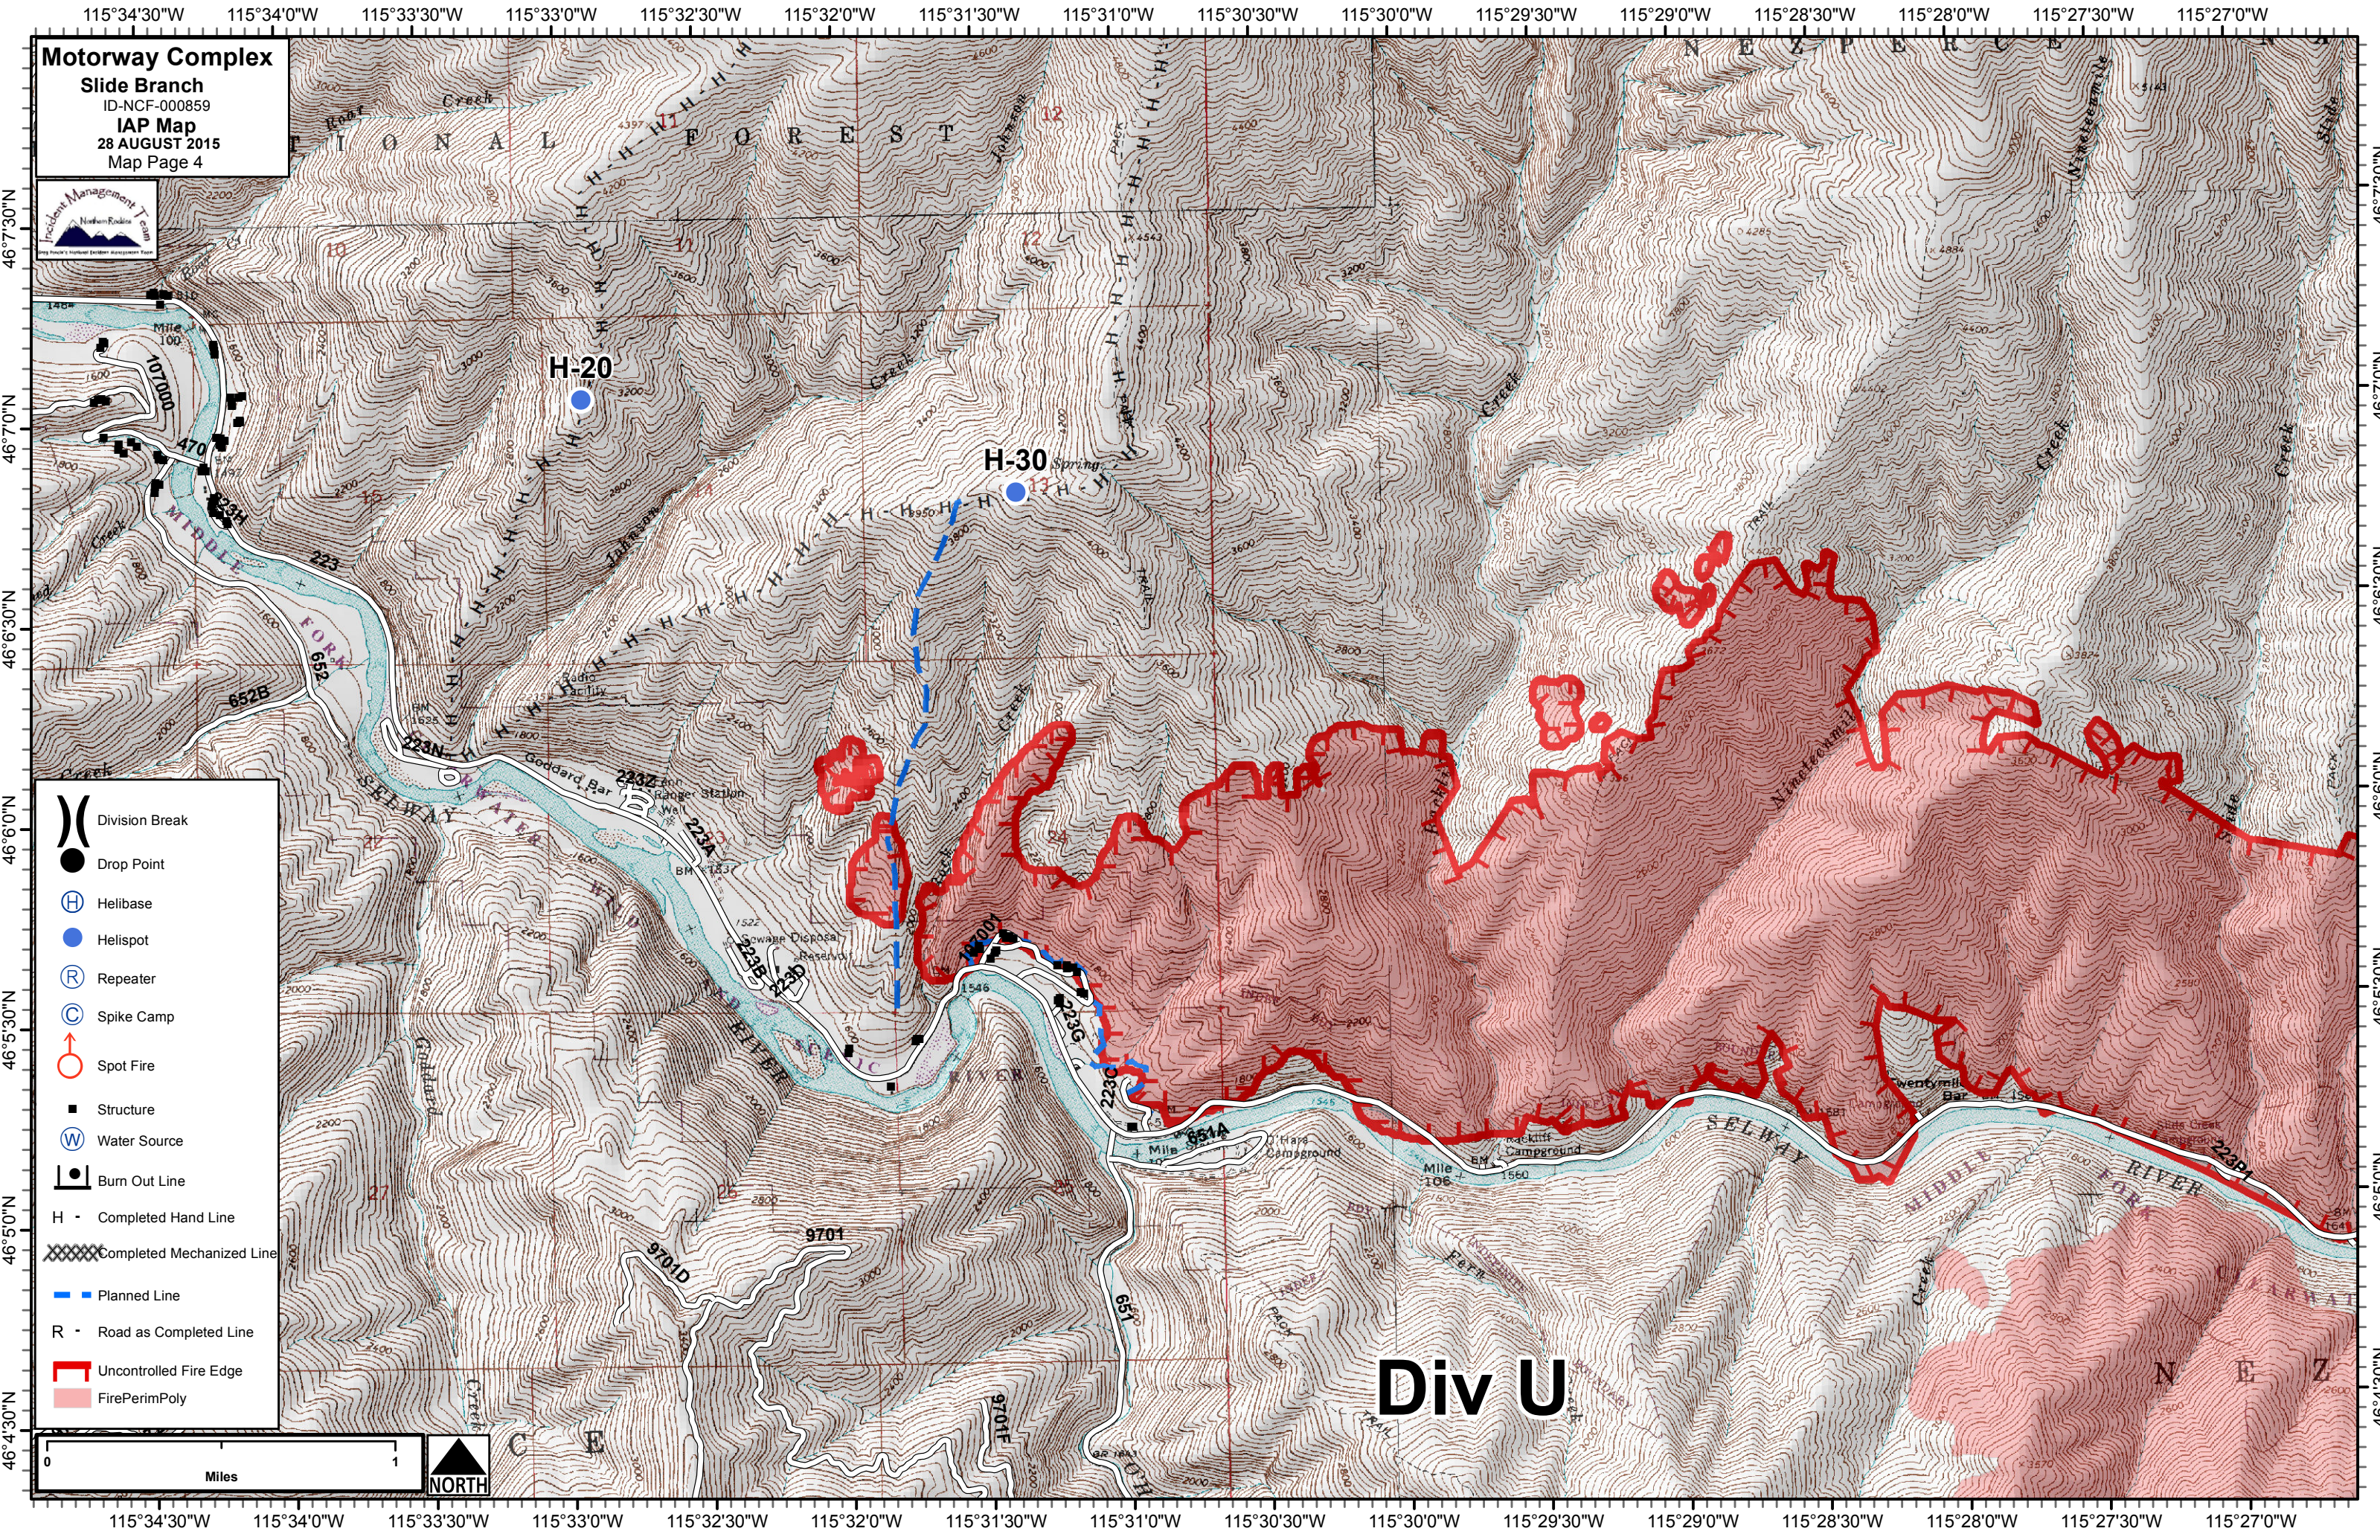

Motorway Complex
Slide Branch
ID-NCF-000859
IAP Map
28 AUGUST 2015
Map Page 4

- Division Break
- Drop Point
- Helibase
- Helispot
- Repeater
- Spike Camp
- Spot Fire
- Structure
- Water Source
- Burn Out Line
- H - Completed Hand Line
- Completed Mechanized Line
- Planned Line
- R - Road as Completed Line
- Uncontrolled Fire Edge
- FirePerimPoly

Div U