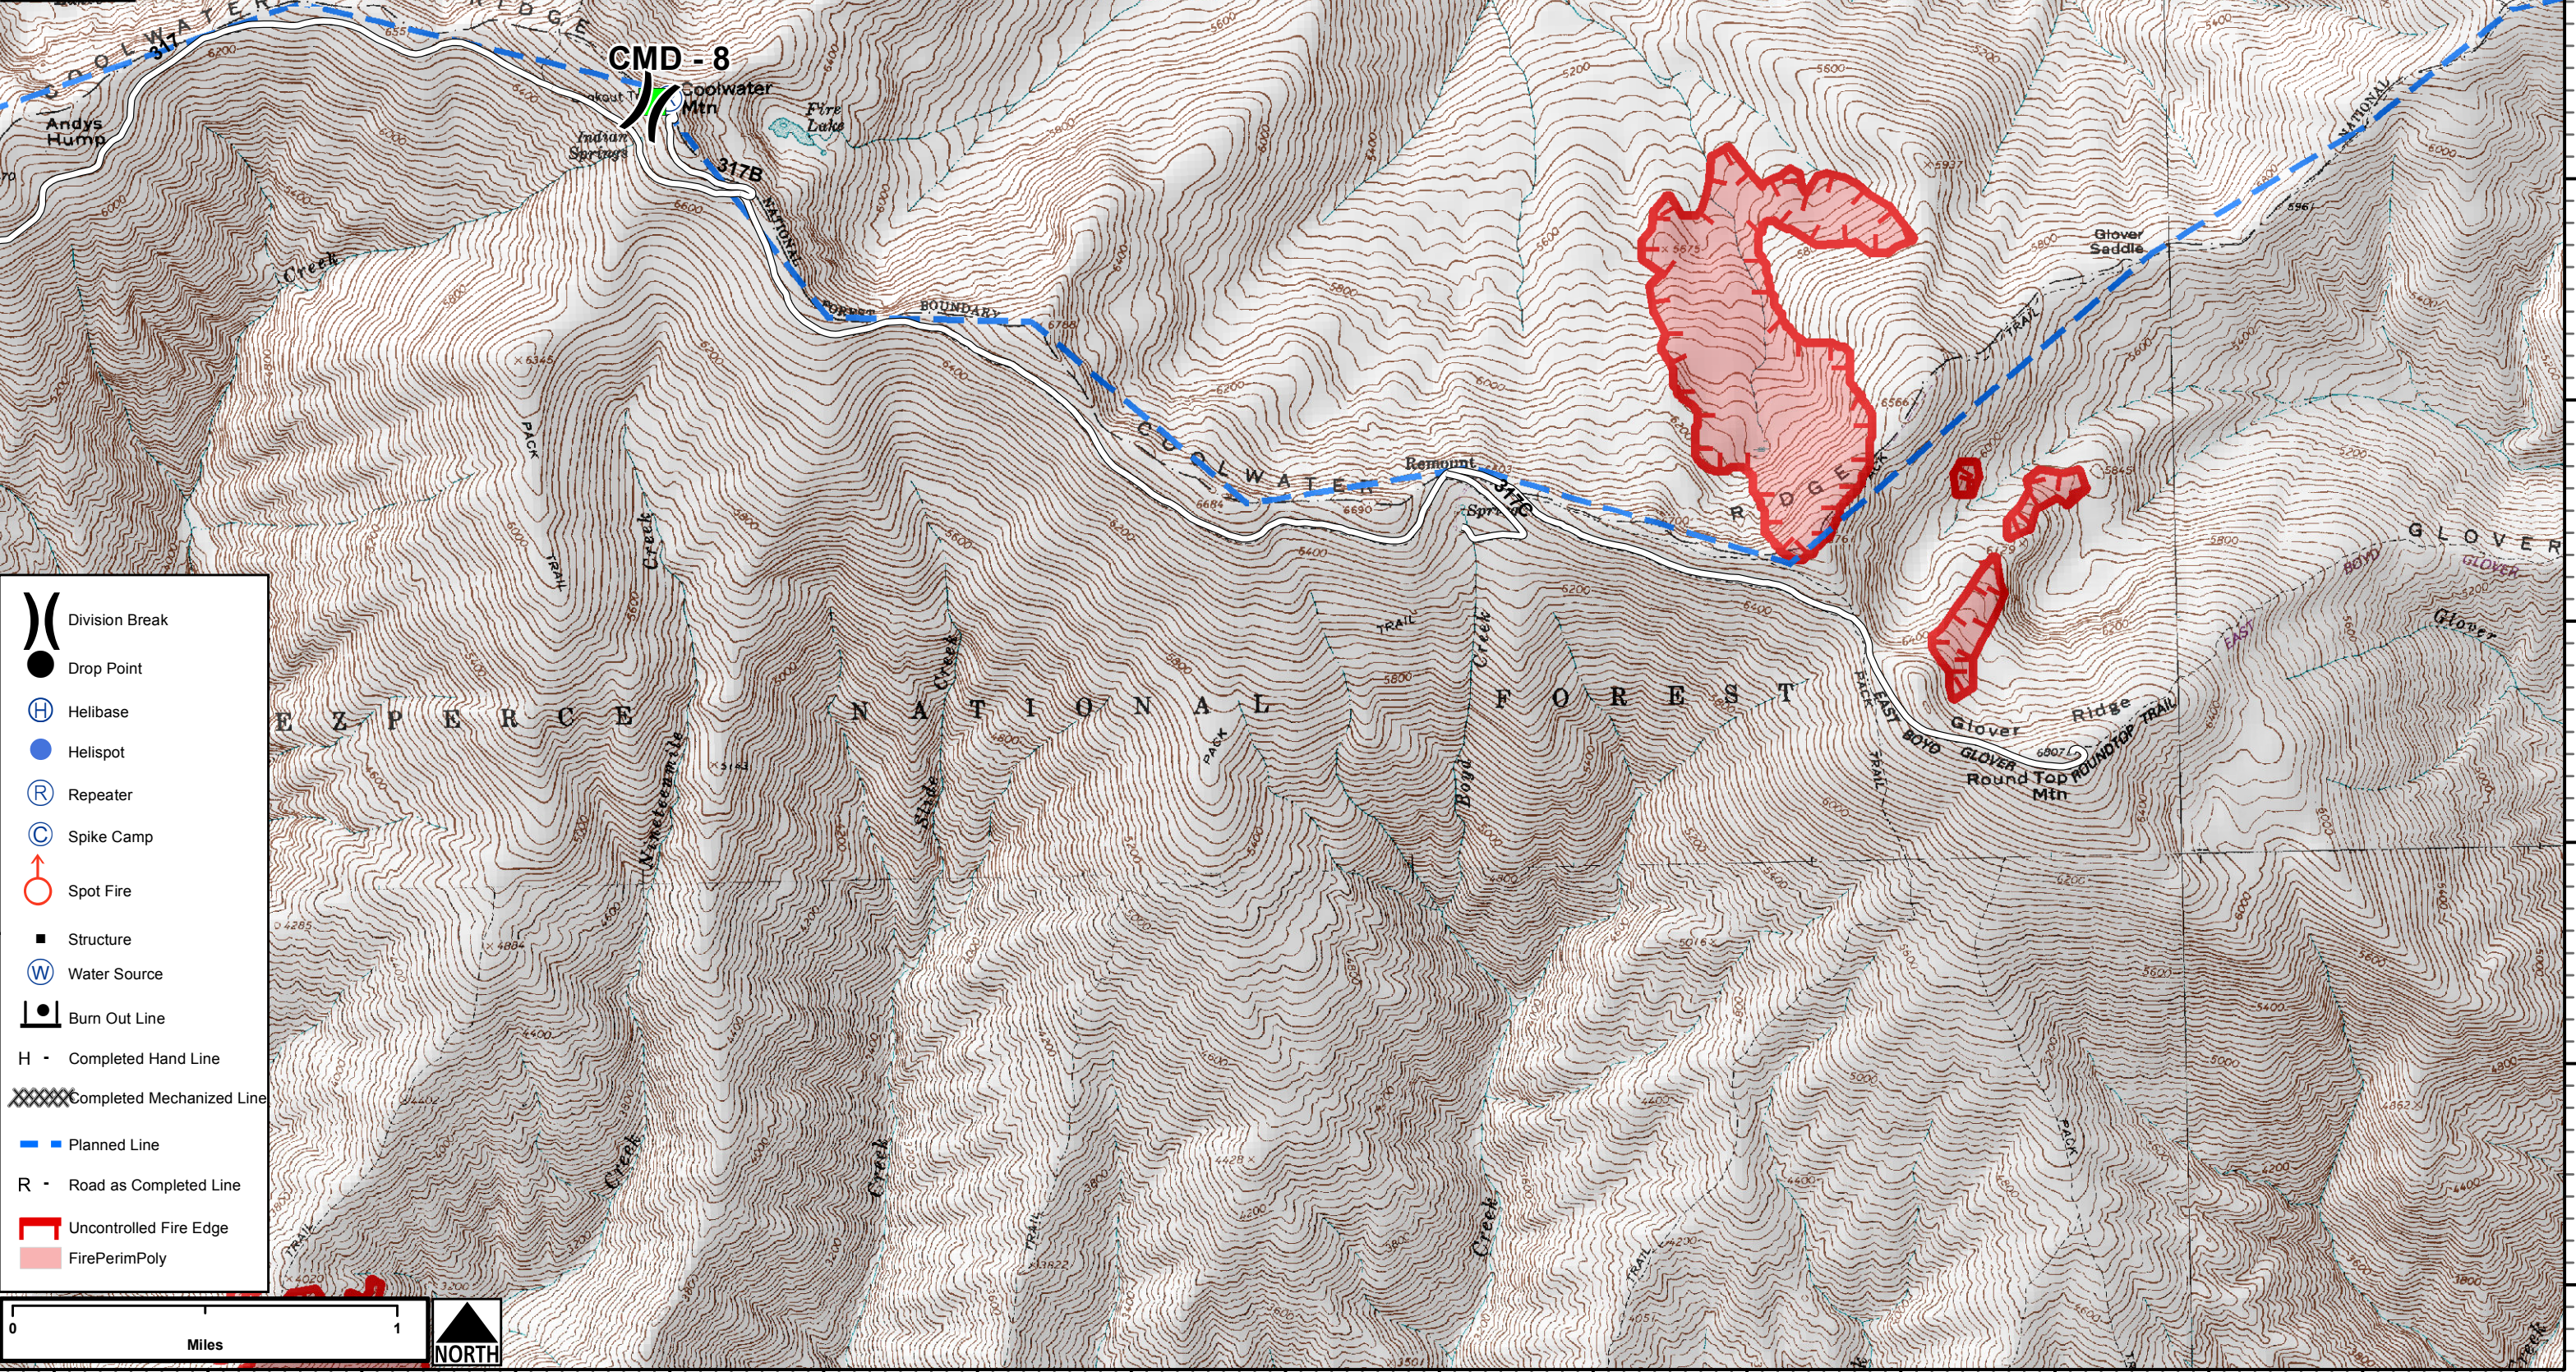

Motorway Complex
Slide Branch
ID-NCF-000859
IAP Map
28 AUGUST 2015
Map Page 9

Div Y

- Division Break
- Drop Point
- Helibase
- Helispot
- Repeater
- Spike Camp
- Spot Fire
- Structure
- Water Source
- Burn Out Line
- H - Completed Hand Line
- Completed Mechanized Line
- Planned Line
- R - Road as Completed Line
- Uncontrolled Fire Edge
- FirePerimPoly