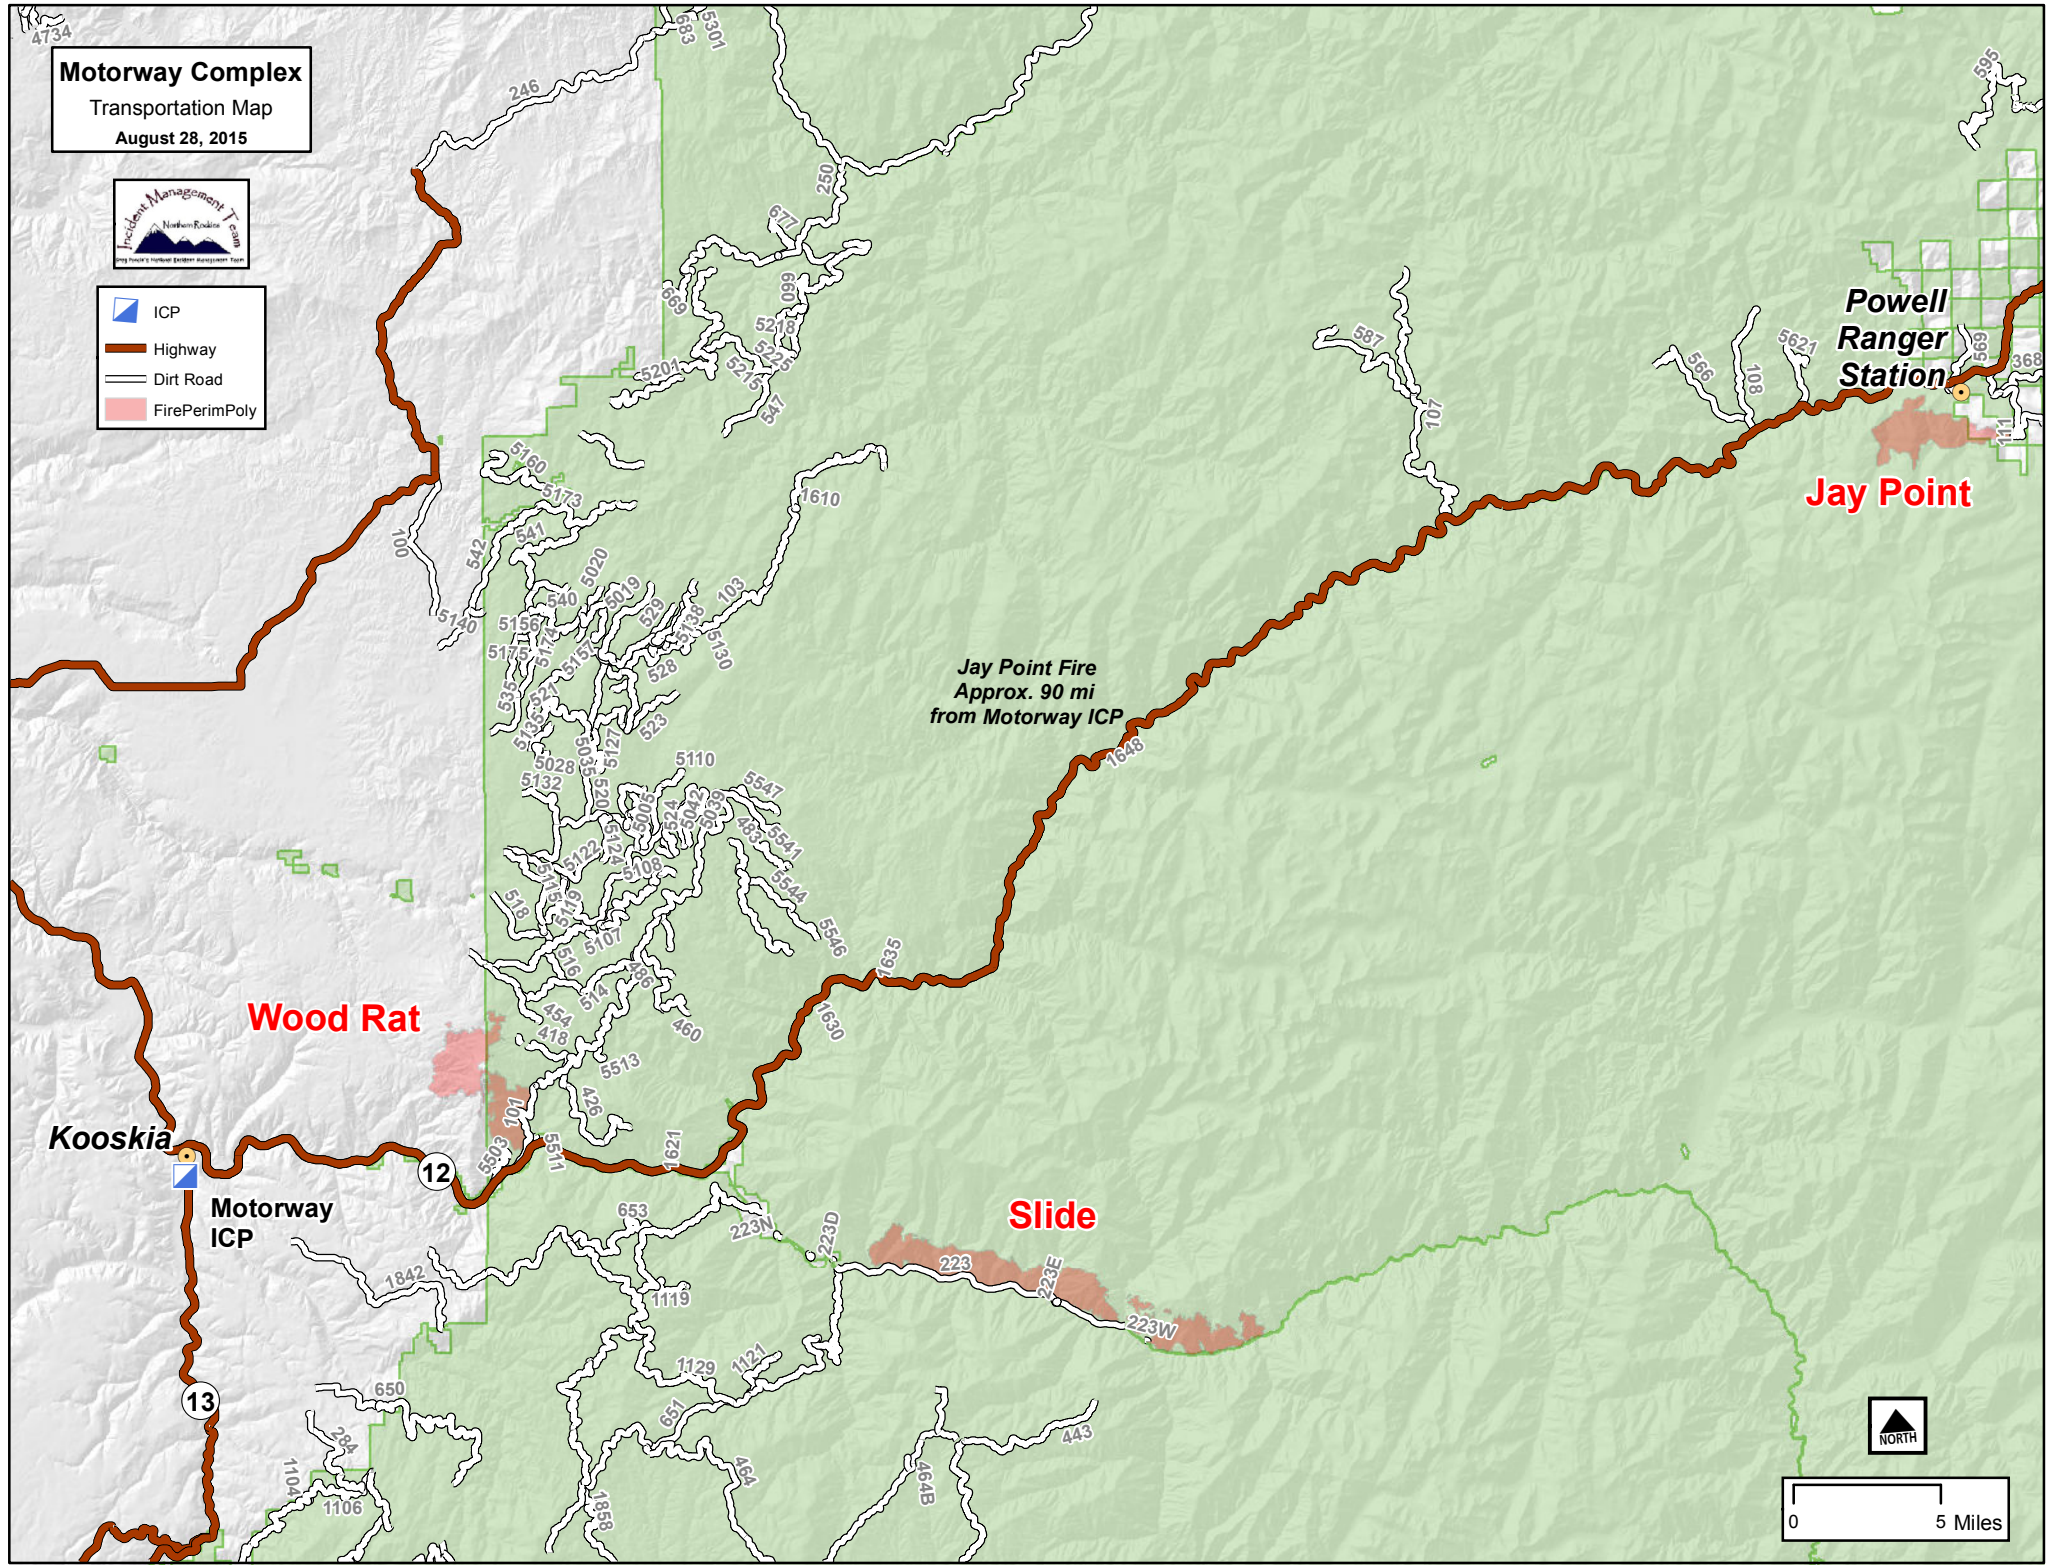

Motorway Complex

Transportation Map

August 28, 2015

- ICP
- Highway
- Dirt Road
- FirePerimPoly

Jay Point Fire
Approx. 90 mi
from Motorway ICP

Wood Rat

Slide

Jay Point

Powell
Ranger
Station

Kooskia

Motorway
ICP