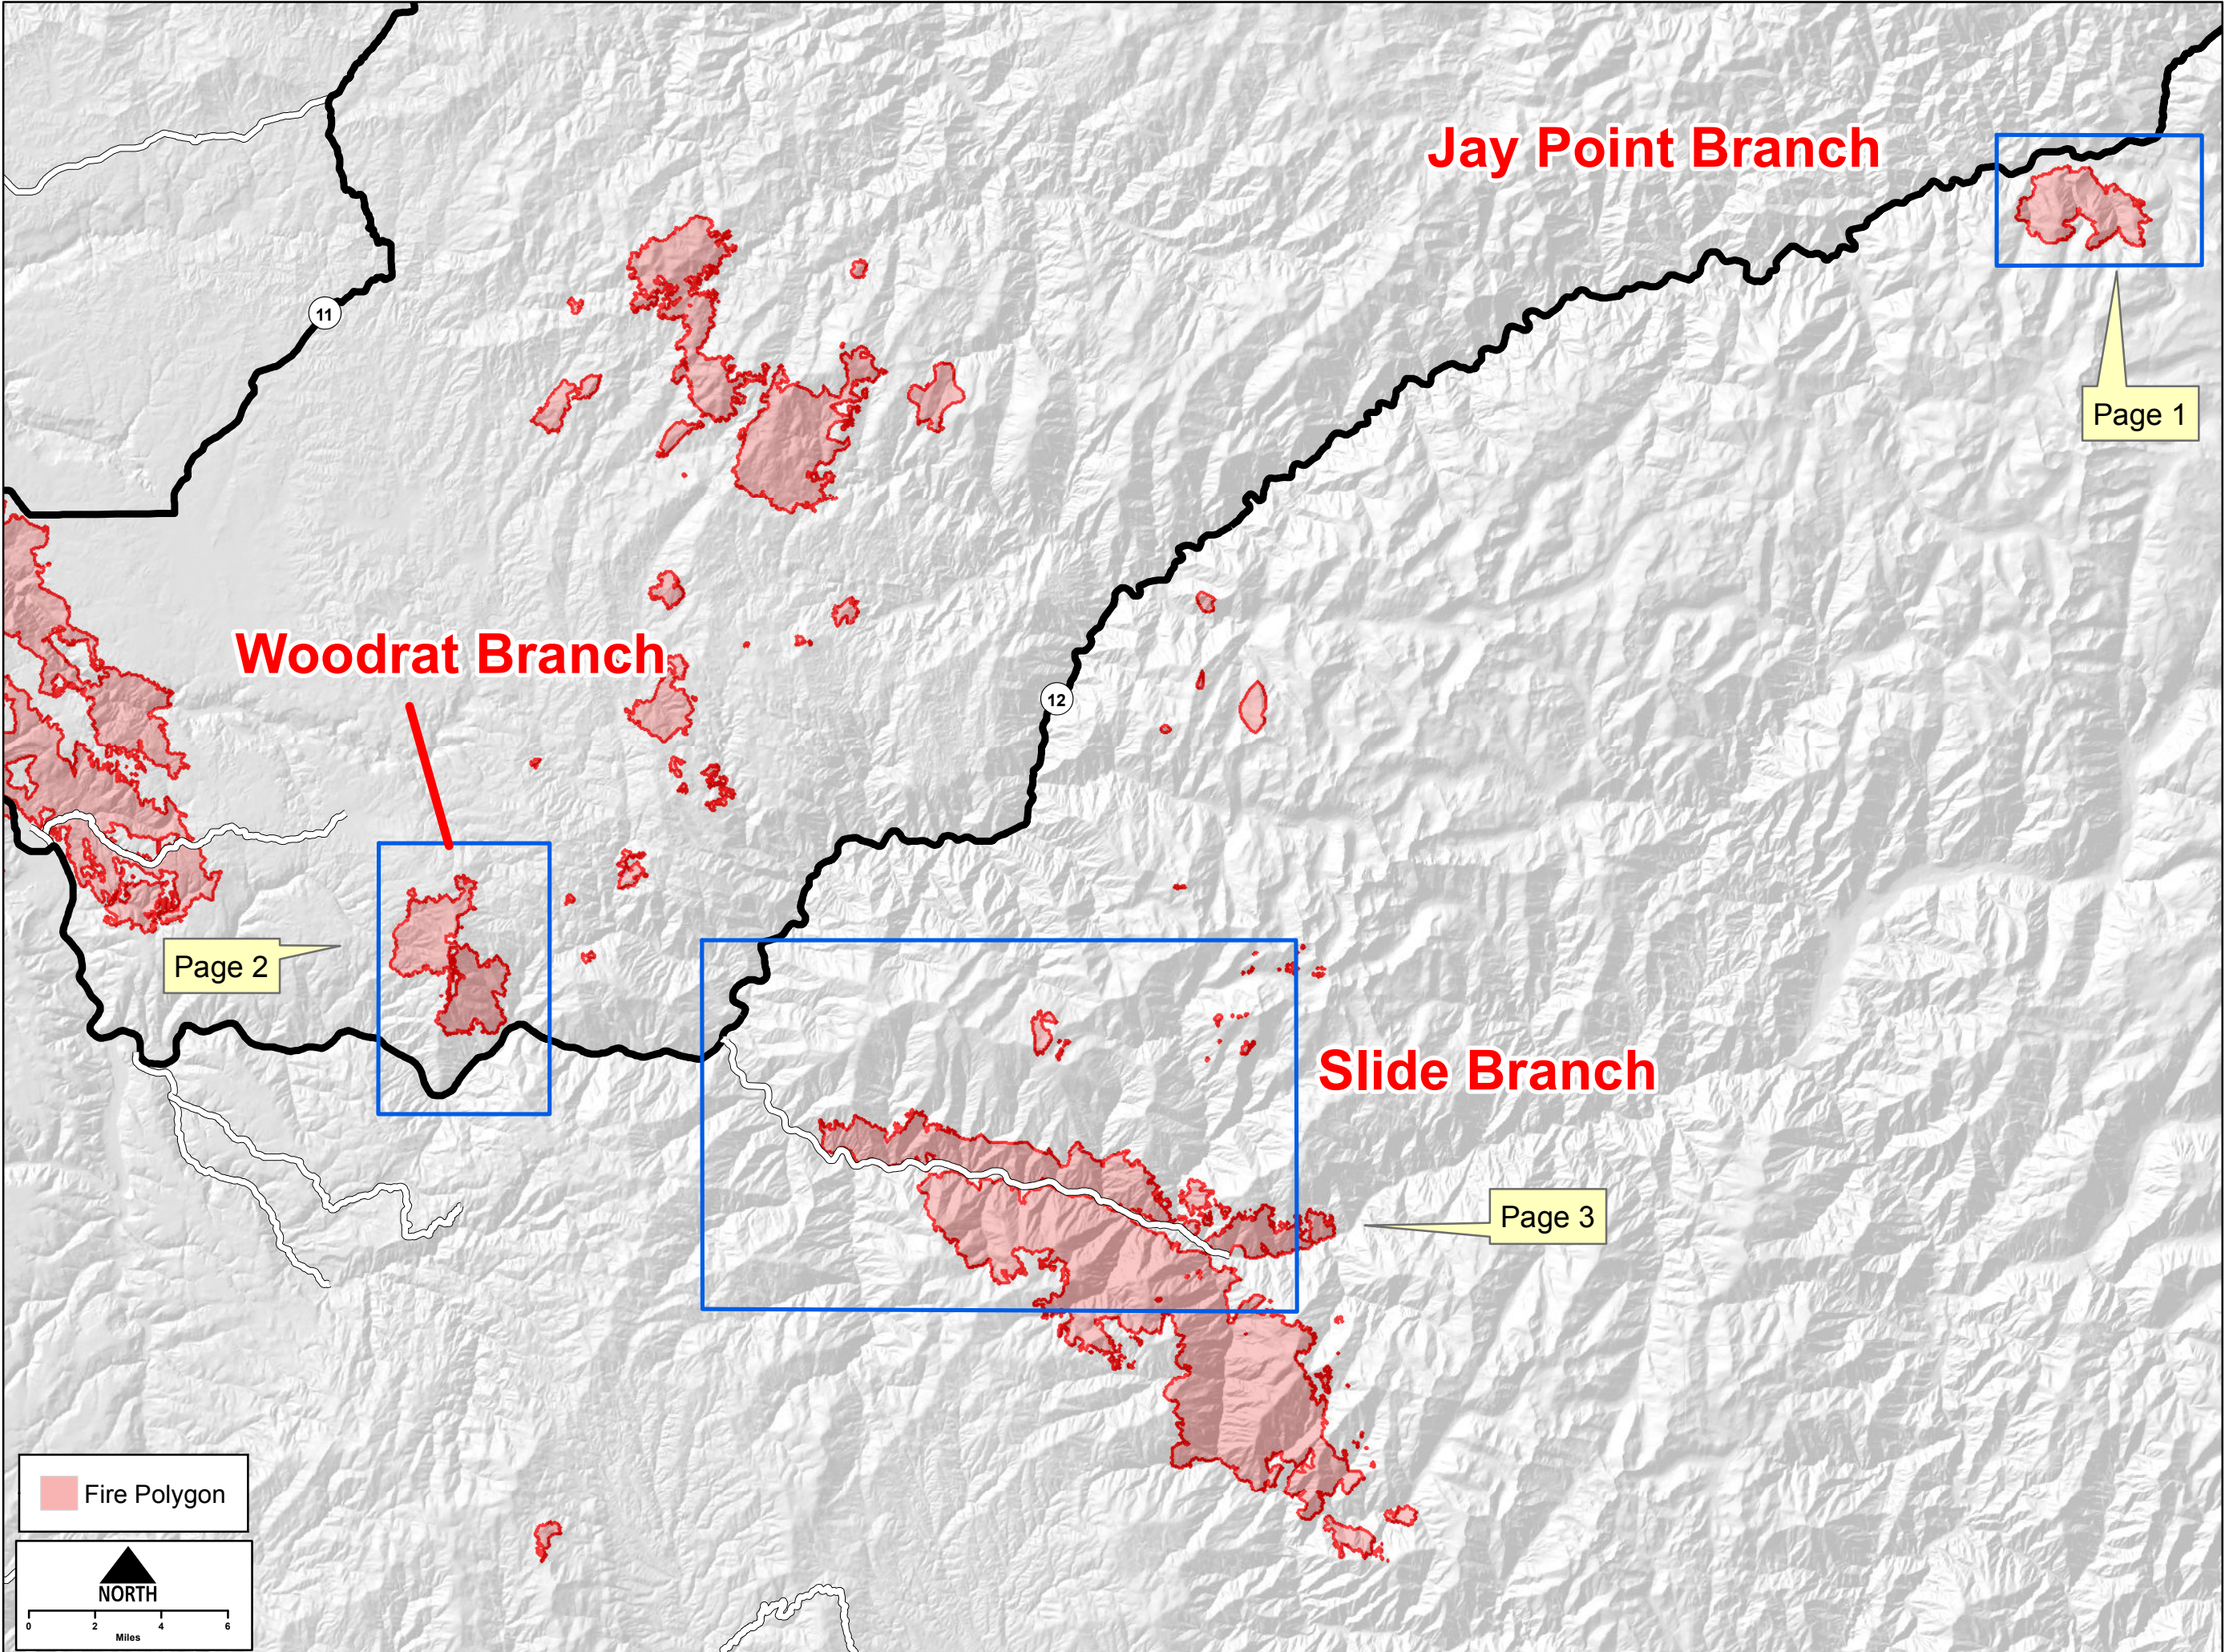

Motorway Complex

ID-NCF-000859
IAP Map
29 AUGUST 2015
Map Index

Jay Point Branch

Woodrat Branch

Slide Branch

Page 1

Page 2

Page 3

Fire Polygon

This QR code will provide you with a link to a dropbox folder containing IAPs and maps for this incident.