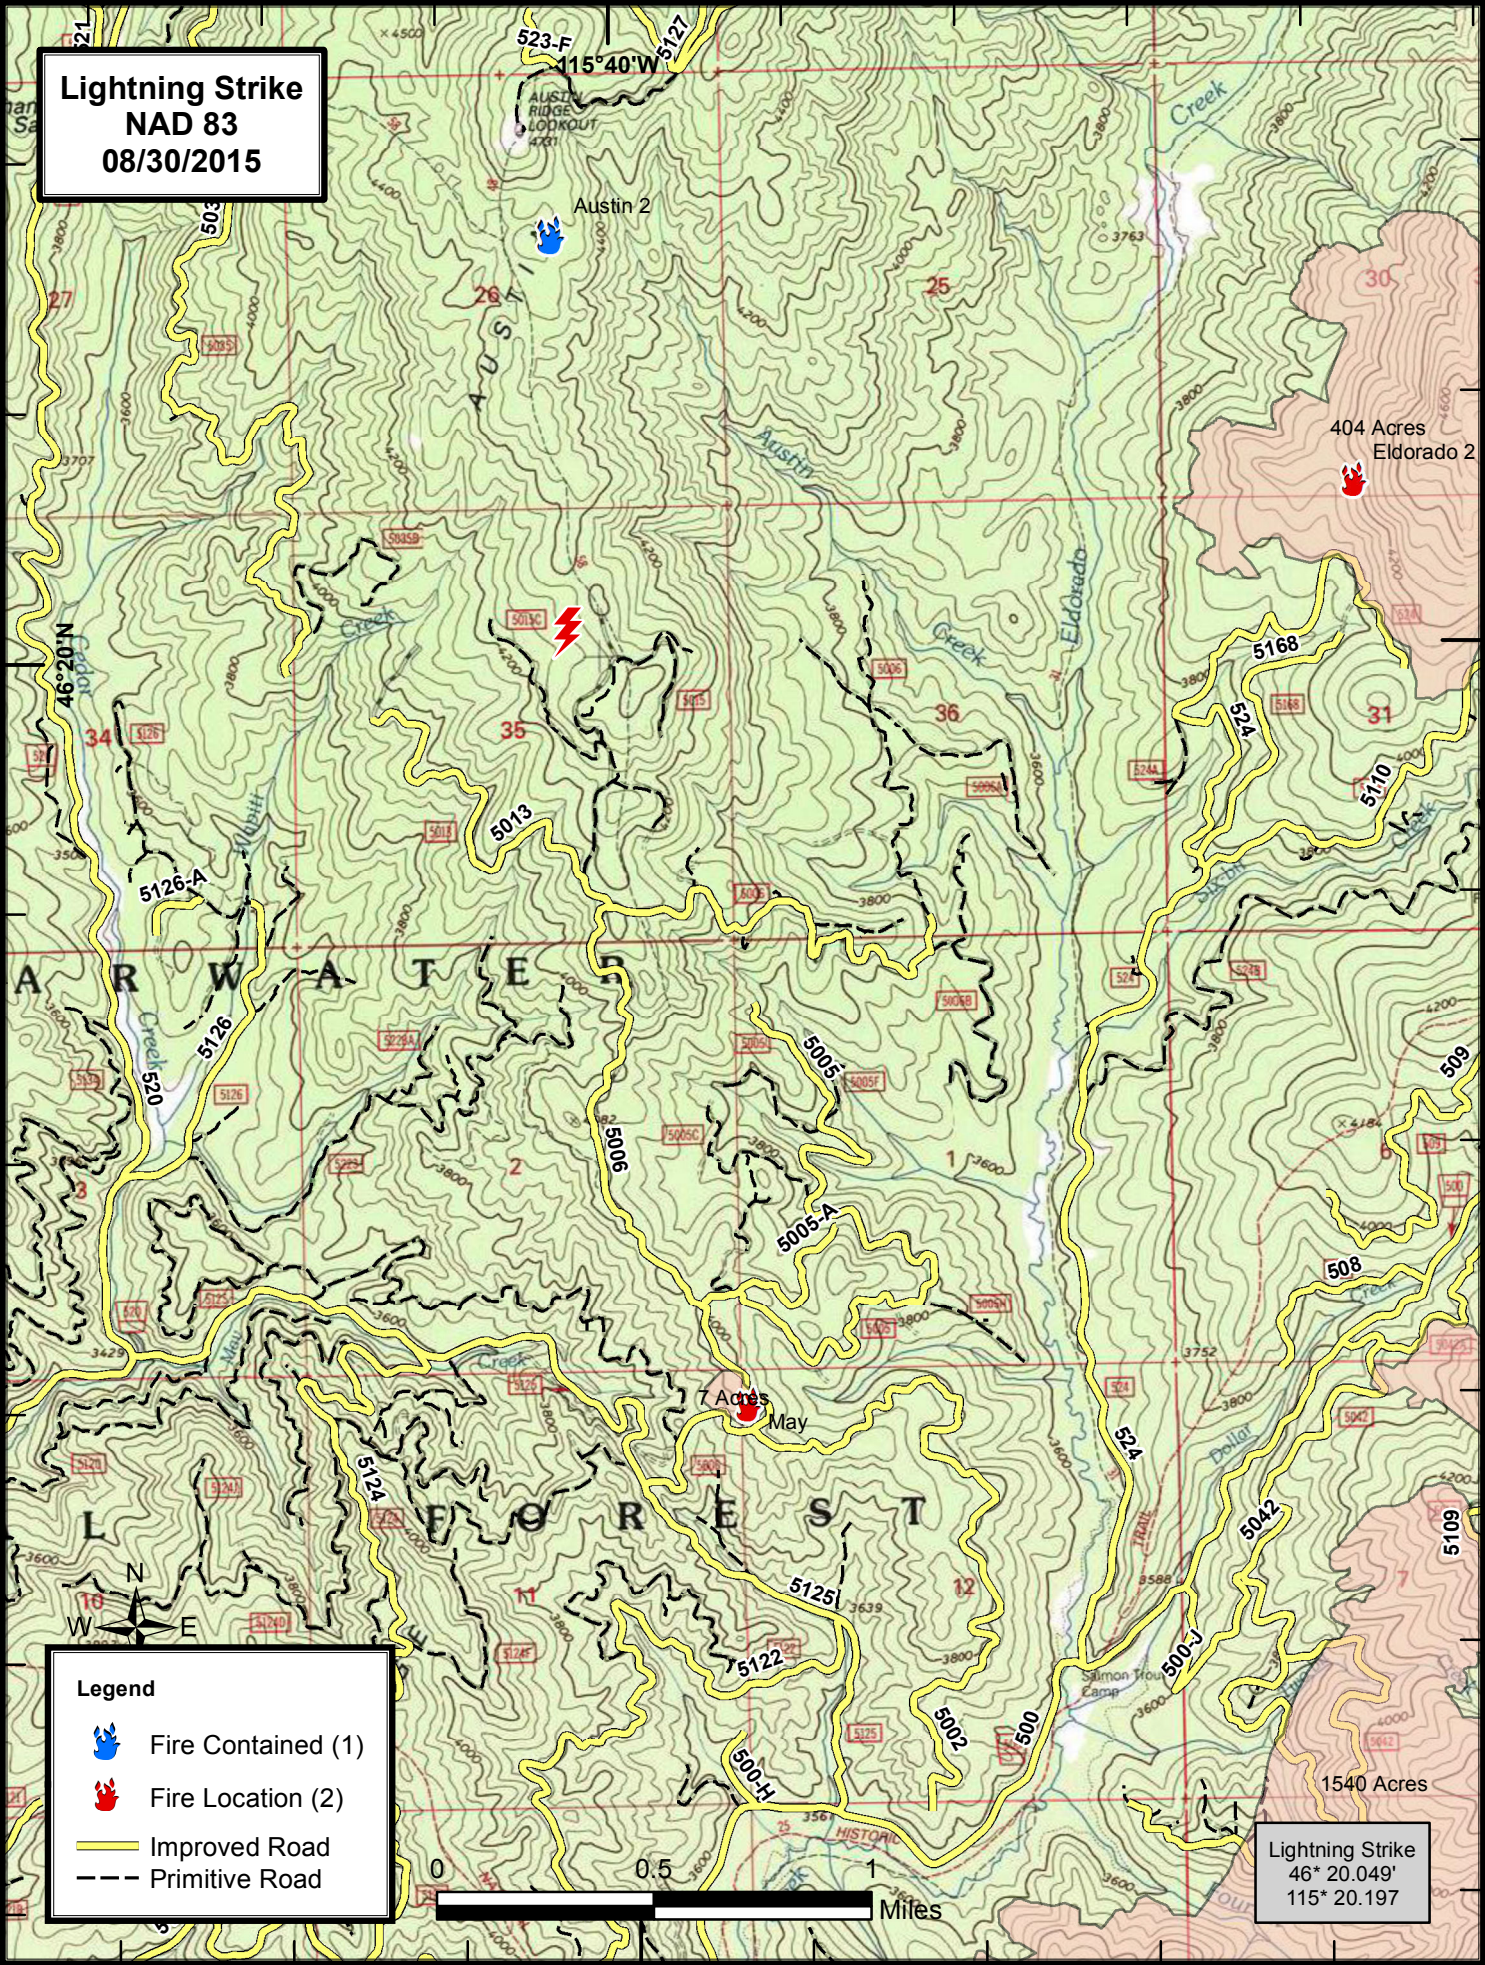

**Lightning Strike
NAD 83
08/30/2015**

404 Acres
Eldorado 2

7 Acres
May

1540 Acres

Lightning Strike
46° 20.049'
115° 20.197'

Legend

-  Fire Contained (1)
-  Fire Location (2)
-  Improved Road
-  Primitive Road