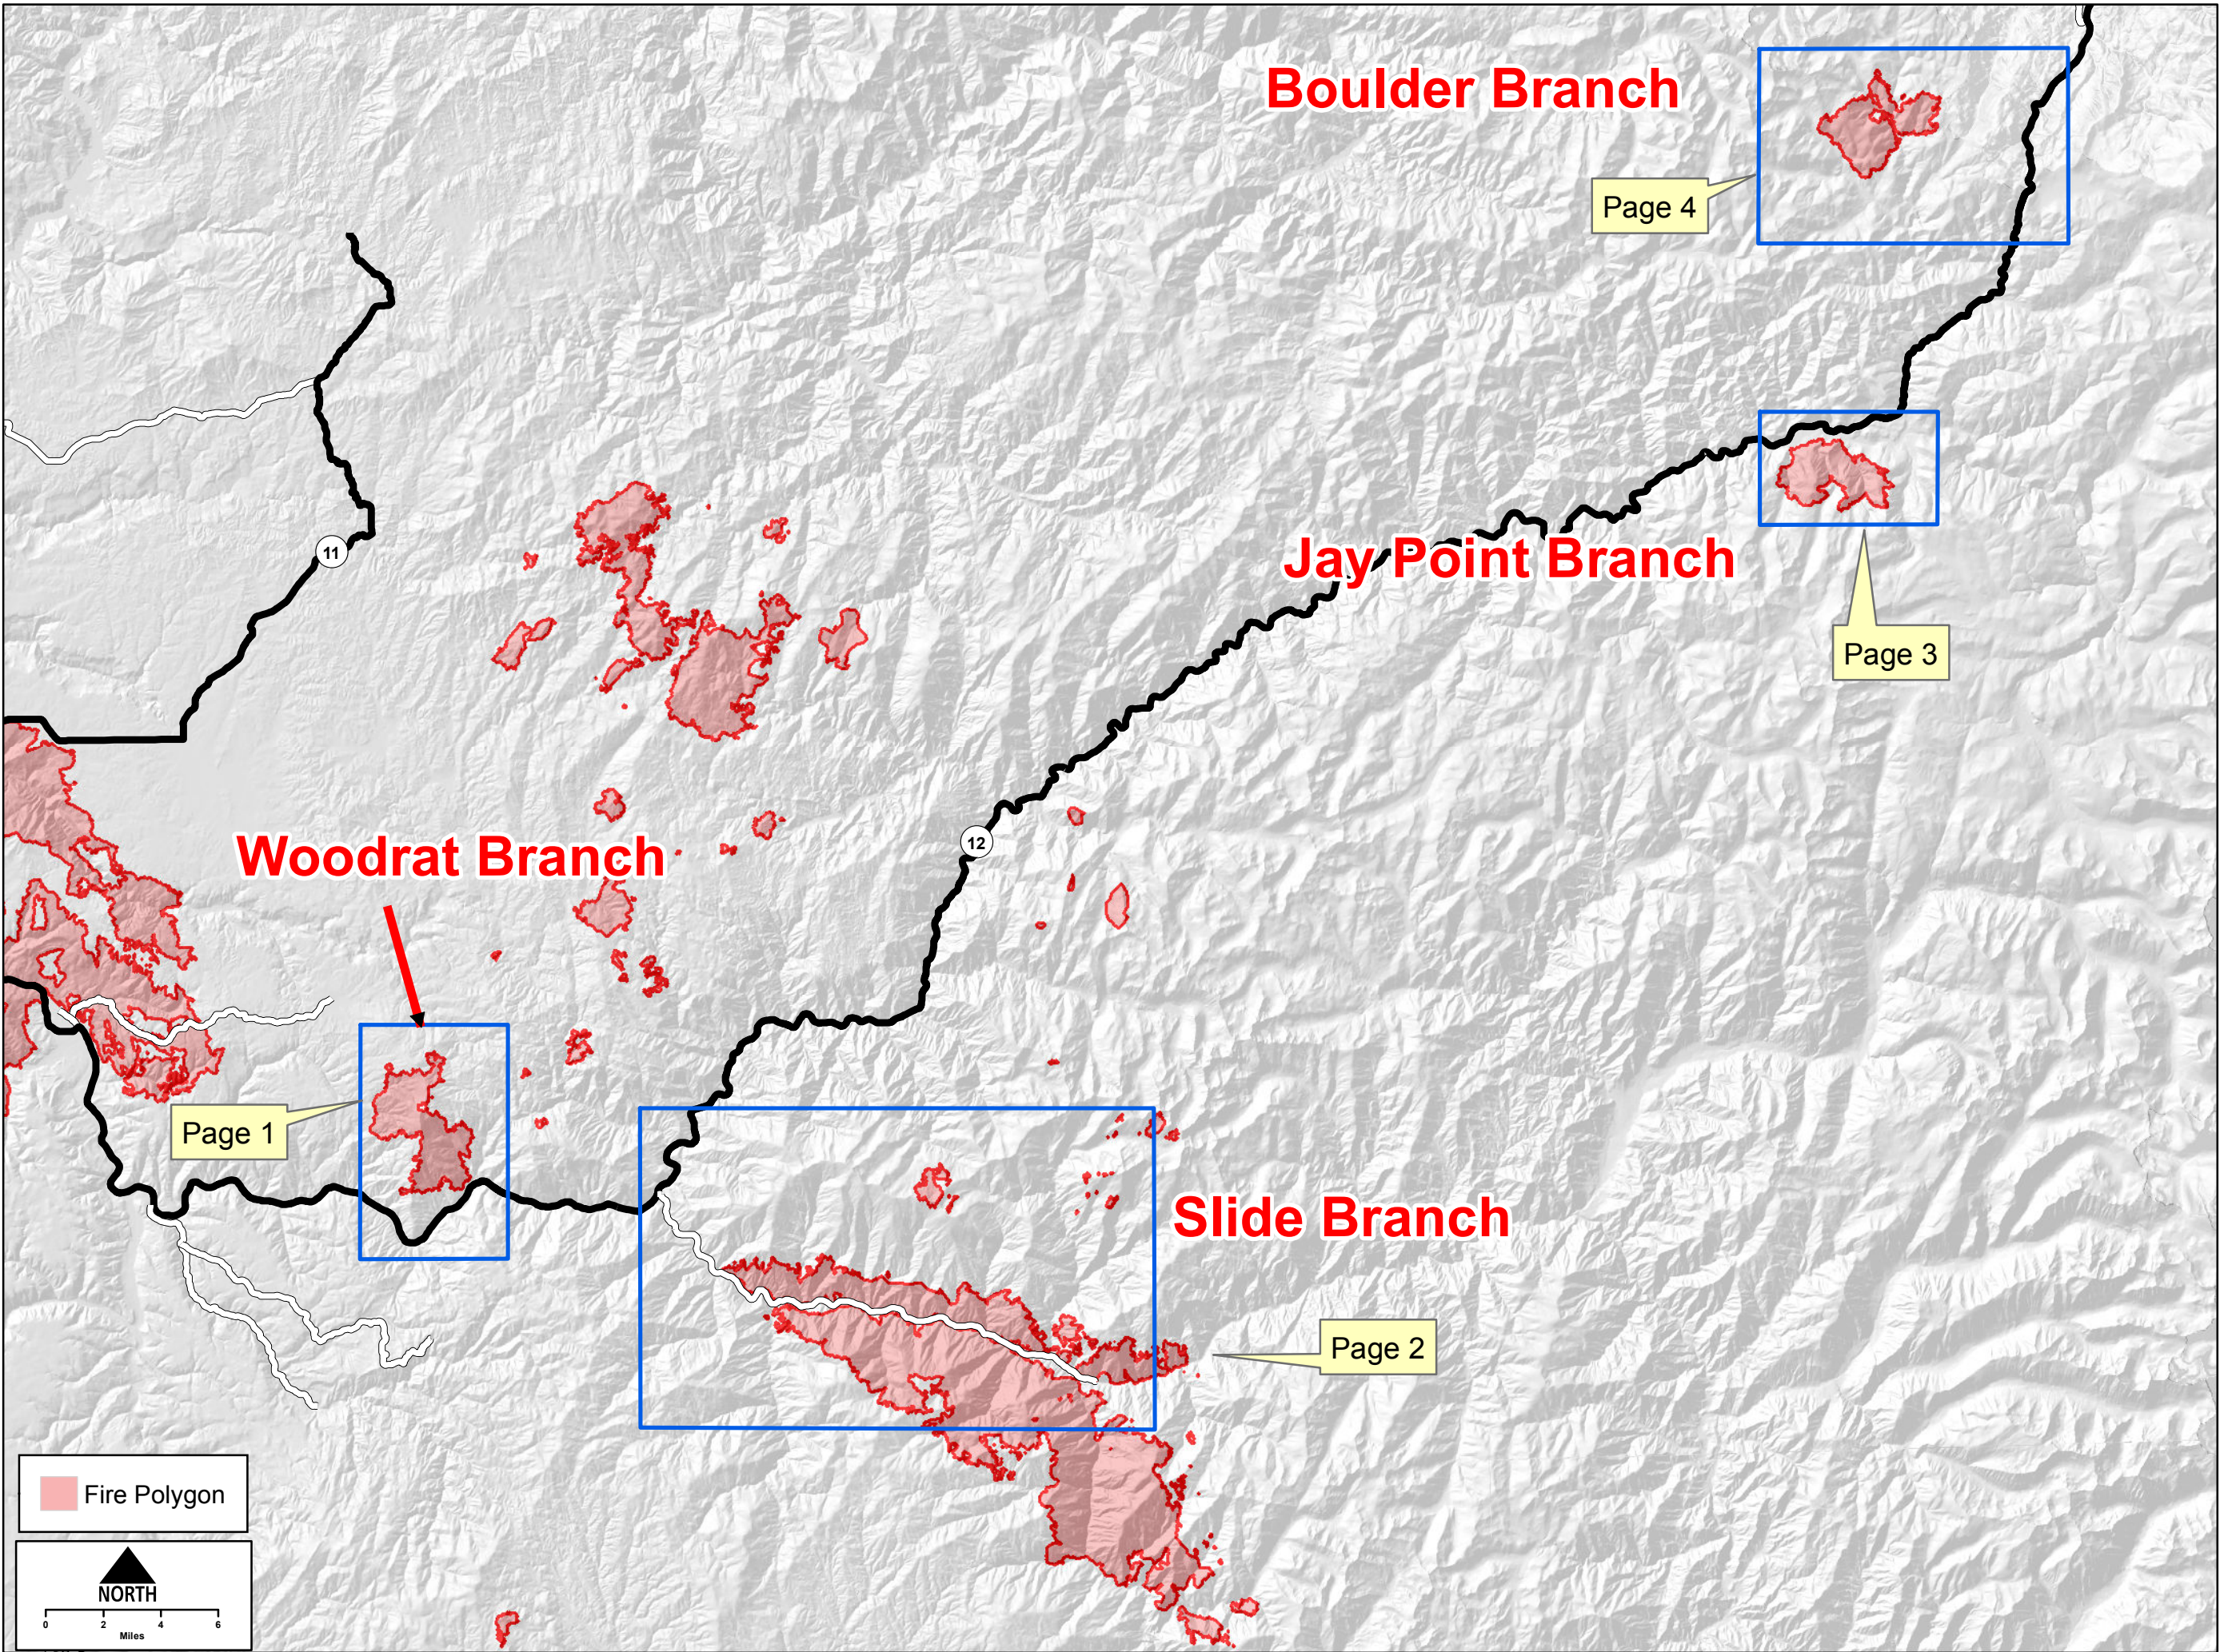

Motorway Complex

ID-NCF-000859
IAP Map
31 AUGUST 2015
Map Index

Boulder Branch

Page 4

Jay Point Branch

Page 3

Woodrat Branch

Page 1

Slide Branch

Page 2

Fire Polygon

This QR code will provide you with a link to a dropbox folder containing IAPs and maps for this incident.