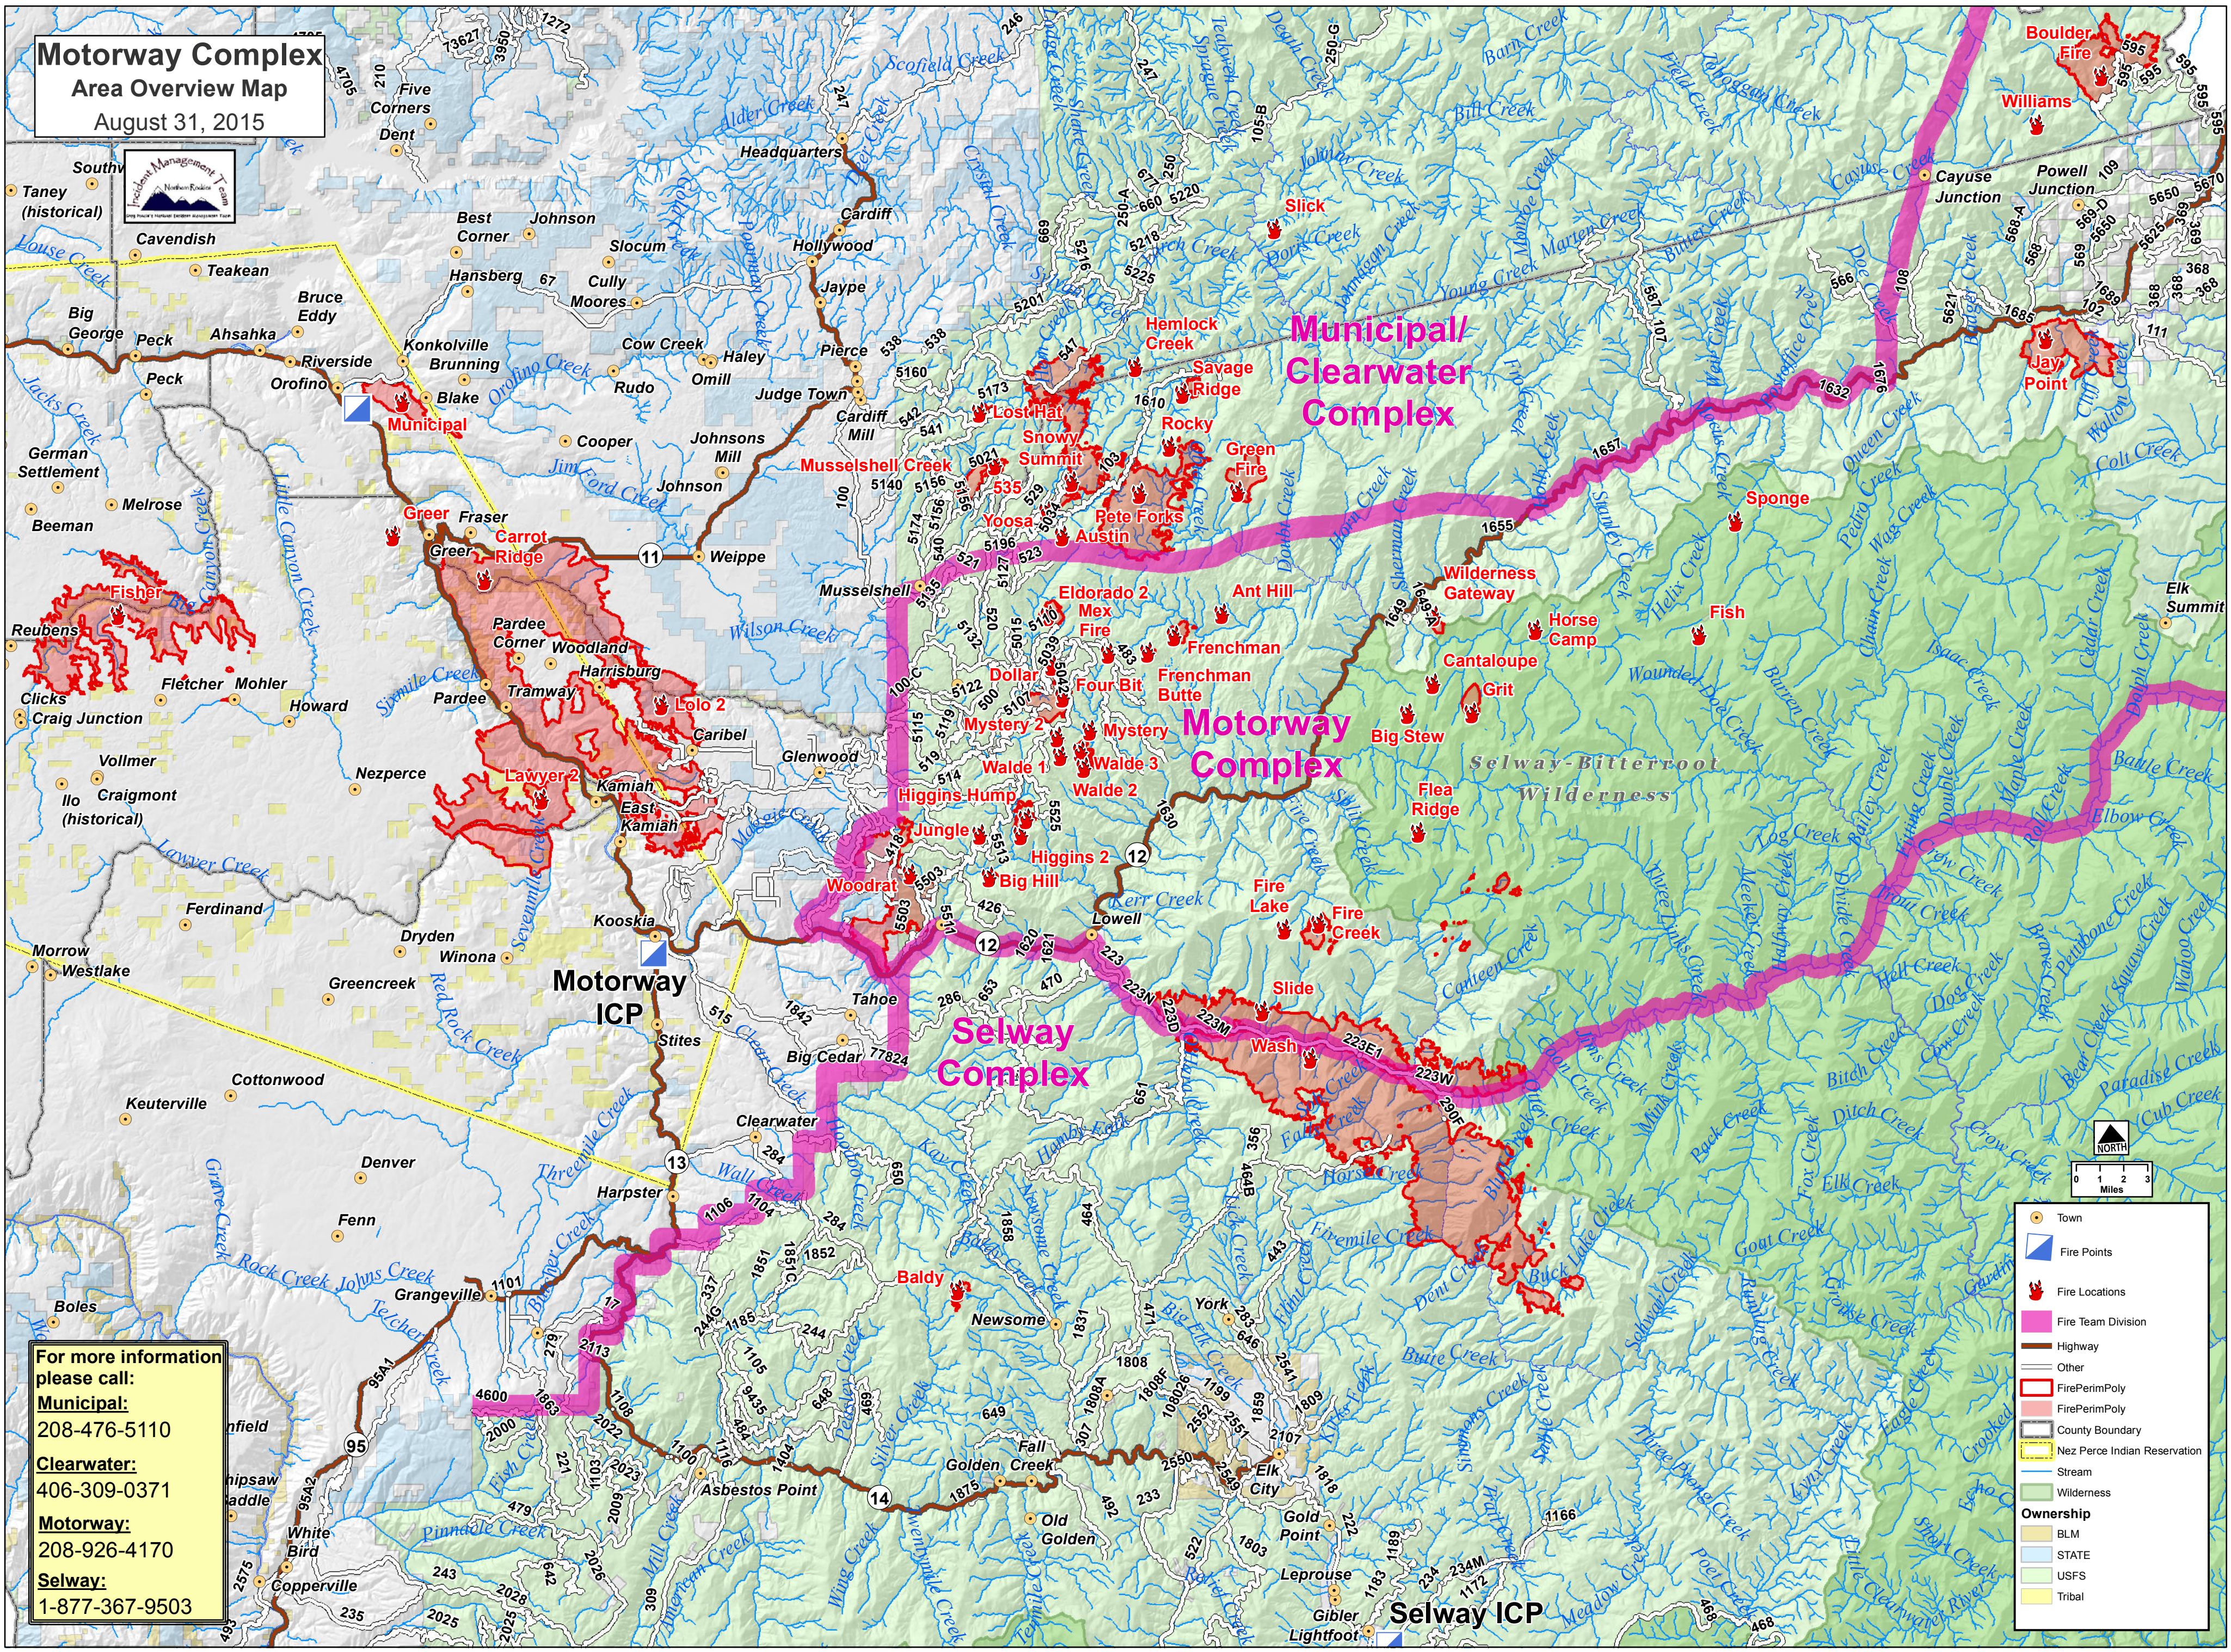

Motorway Complex
Area Overview Map
 August 31, 2015

For more information please call:
Municipal:
 208-476-5110
Clearwater:
 406-309-0371
Motorway:
 208-926-4170
Selway:
 1-877-367-9503

- Town
- Fire Points
- Fire Locations
- Fire Team Division
- Highway
- Other
- FirePerimPoly
- FirePerimPoly
- County Boundary
- Nez Perce Indian Reservation
- Stream
- Wilderness
- Ownership**
- BLM
- STATE
- USFS
- Tribal