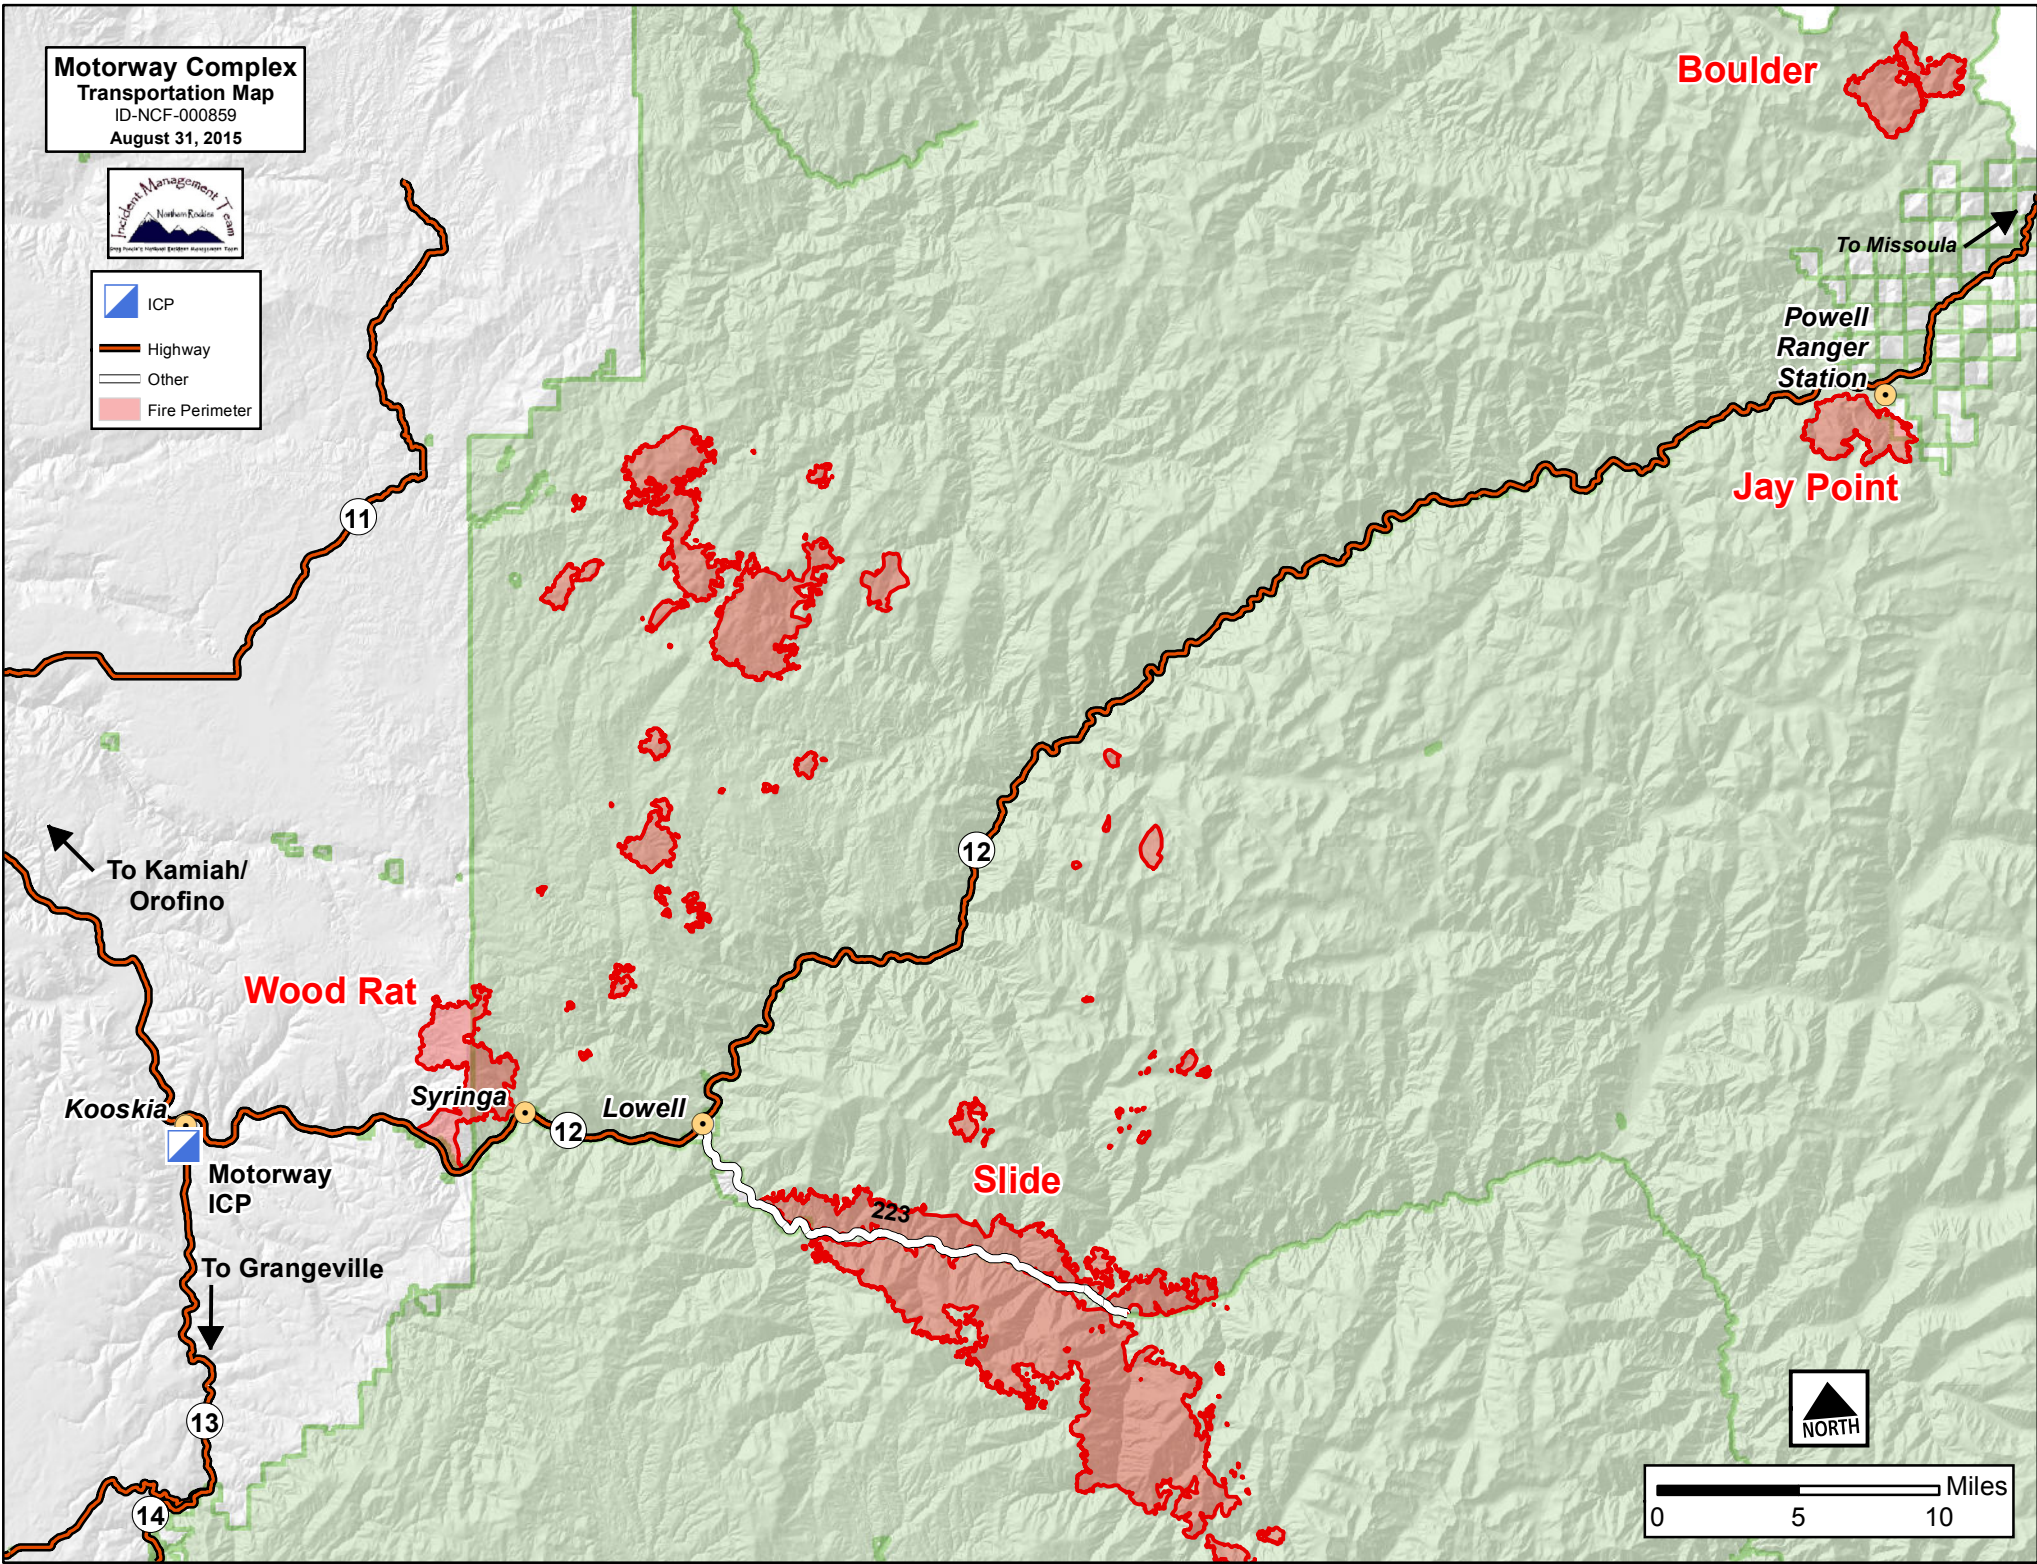

**Motorway Complex
Transportation Map**
ID-NCF-000859
August 31, 2015

-  ICP
-  Highway
-  Other
-  Fire Perimeter

Boulder

To Missoula

Powell
Ranger
Station

Jay Point

To Kamiah/
Orofino

Wood Rat

Kooskia

Syringa

Lowell

Motorway
ICP

To Grangeville

Slide

223