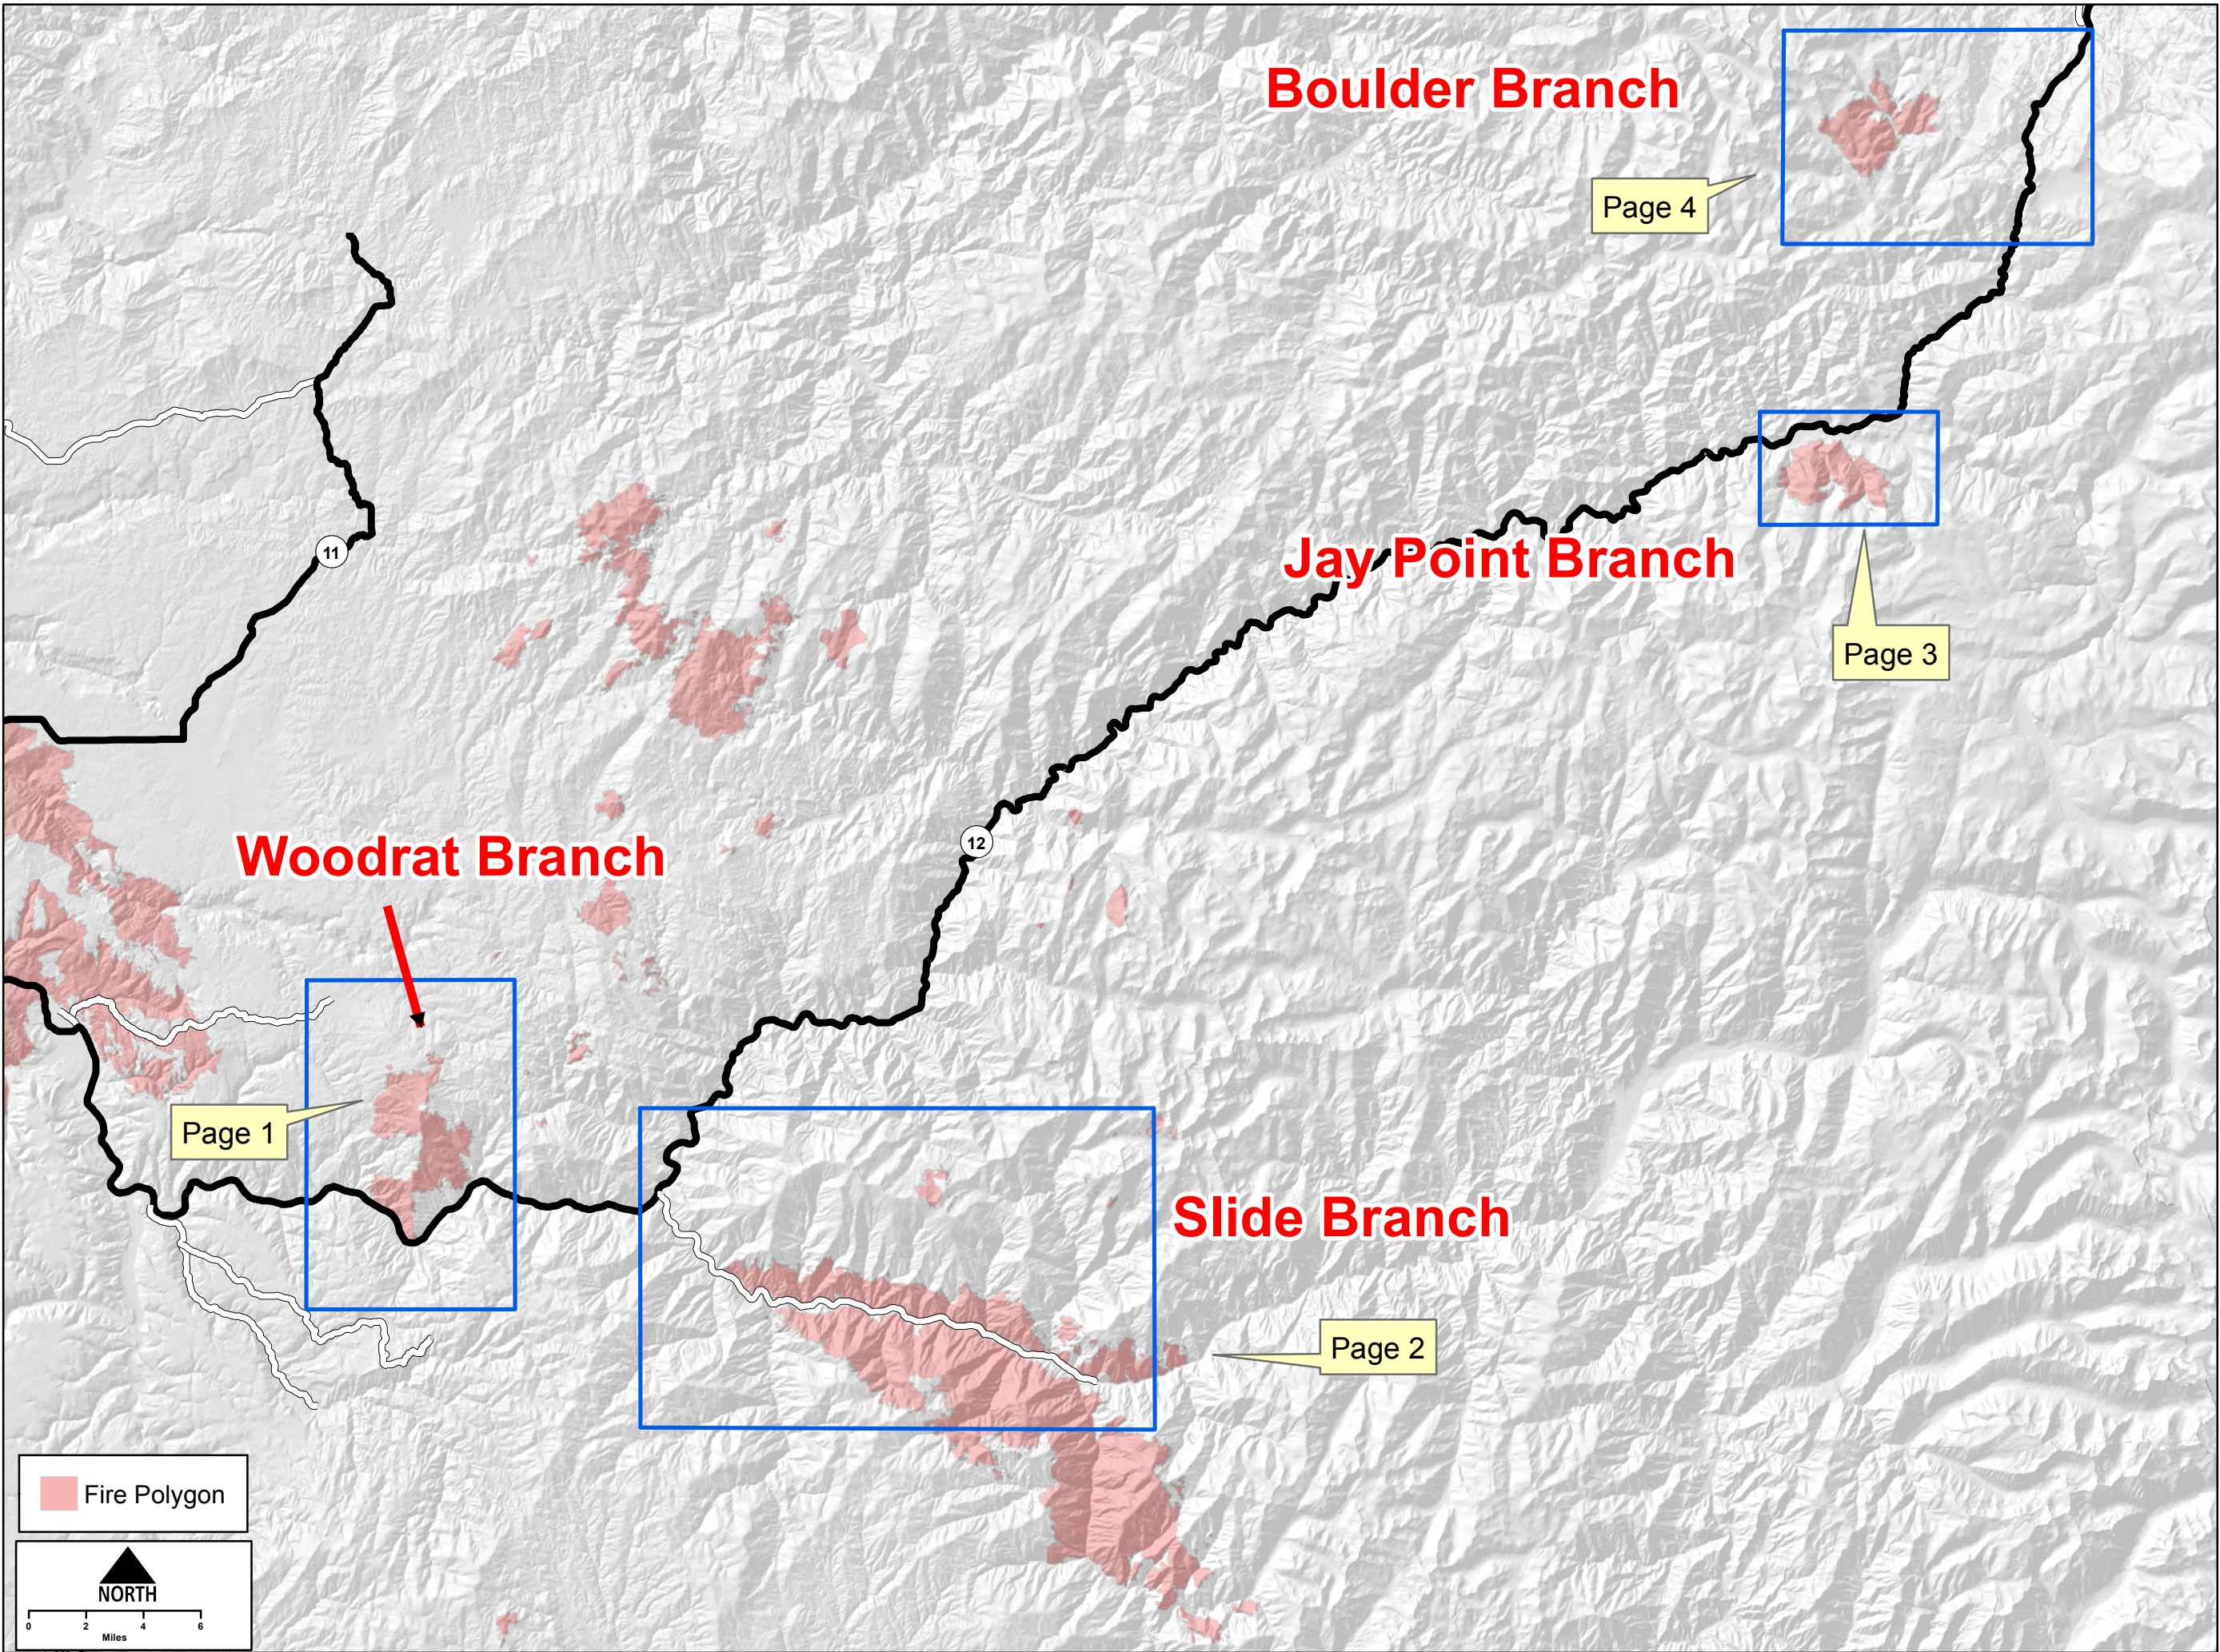

Motorway Complex

ID-NCF-000859
IAP Map
01 SEPTEMBER 2015
Map Index

This QR code will provide you with a link to a dropbox folder containing IAPs and maps for this incident.

Fire Polygon