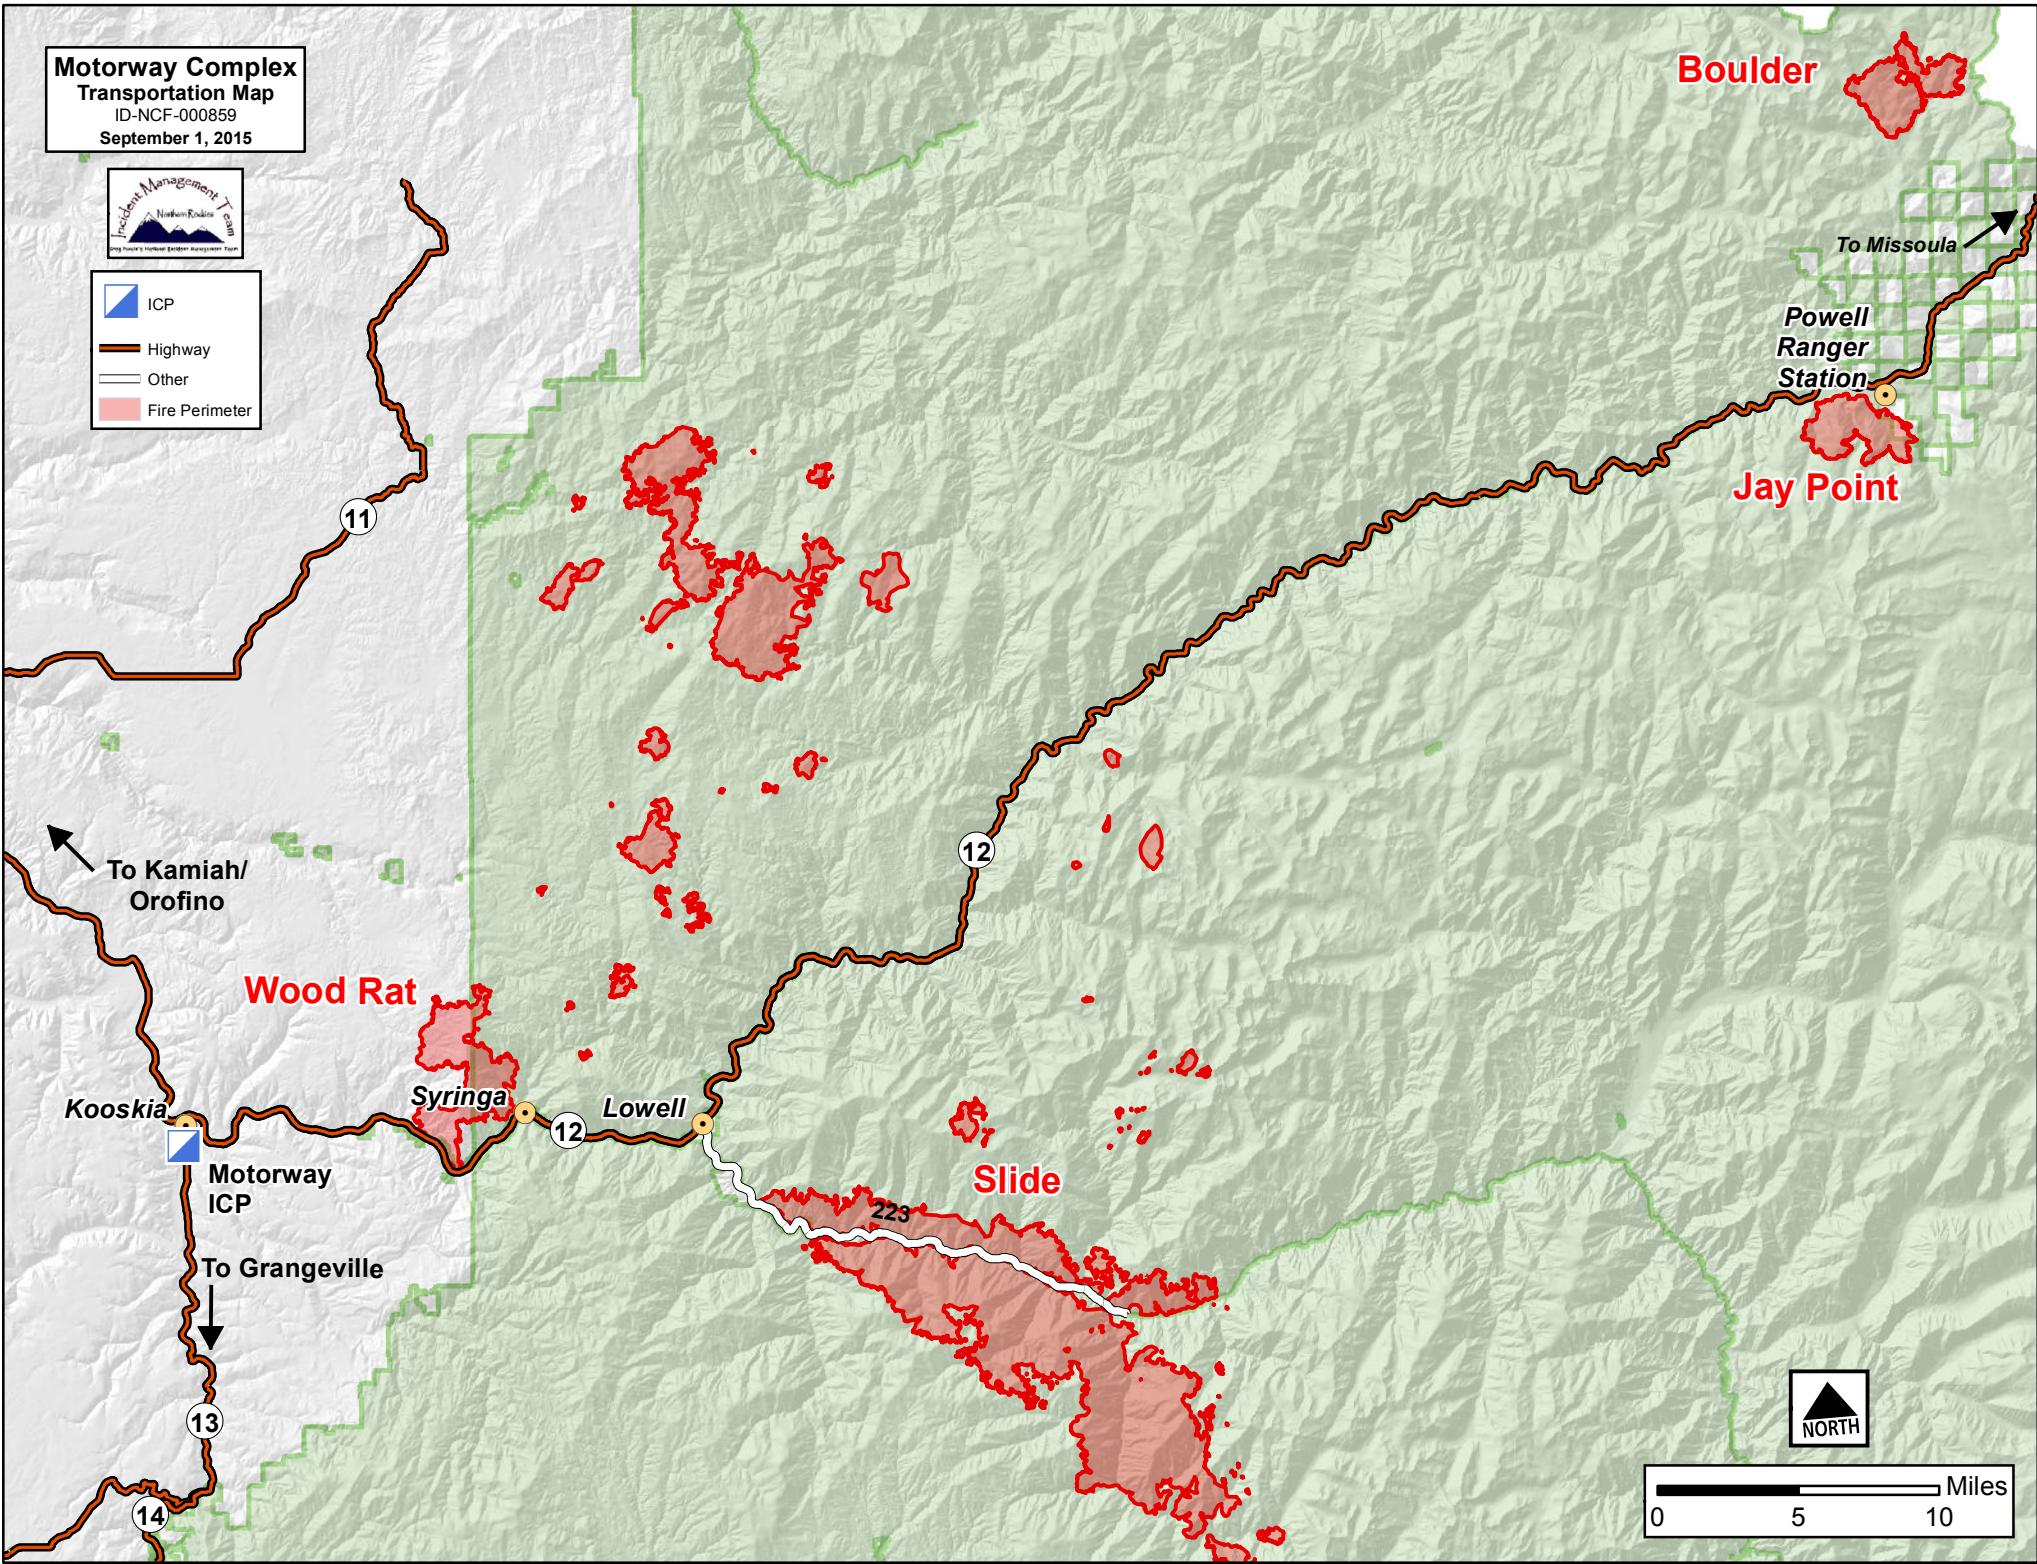

**Motorway Complex
Transportation Map**
ID-NCF-000859
September 1, 2015

- ICP
- Highway
- Other
- Fire Perimeter

Boulder

To Missoula

Powell
Ranger
Station

Jay Point

To Kamiah/
Orofino

Wood Rat

Kooskia

Syringa

Lowell

Motorway
ICP

To Grangeville

Slide

223