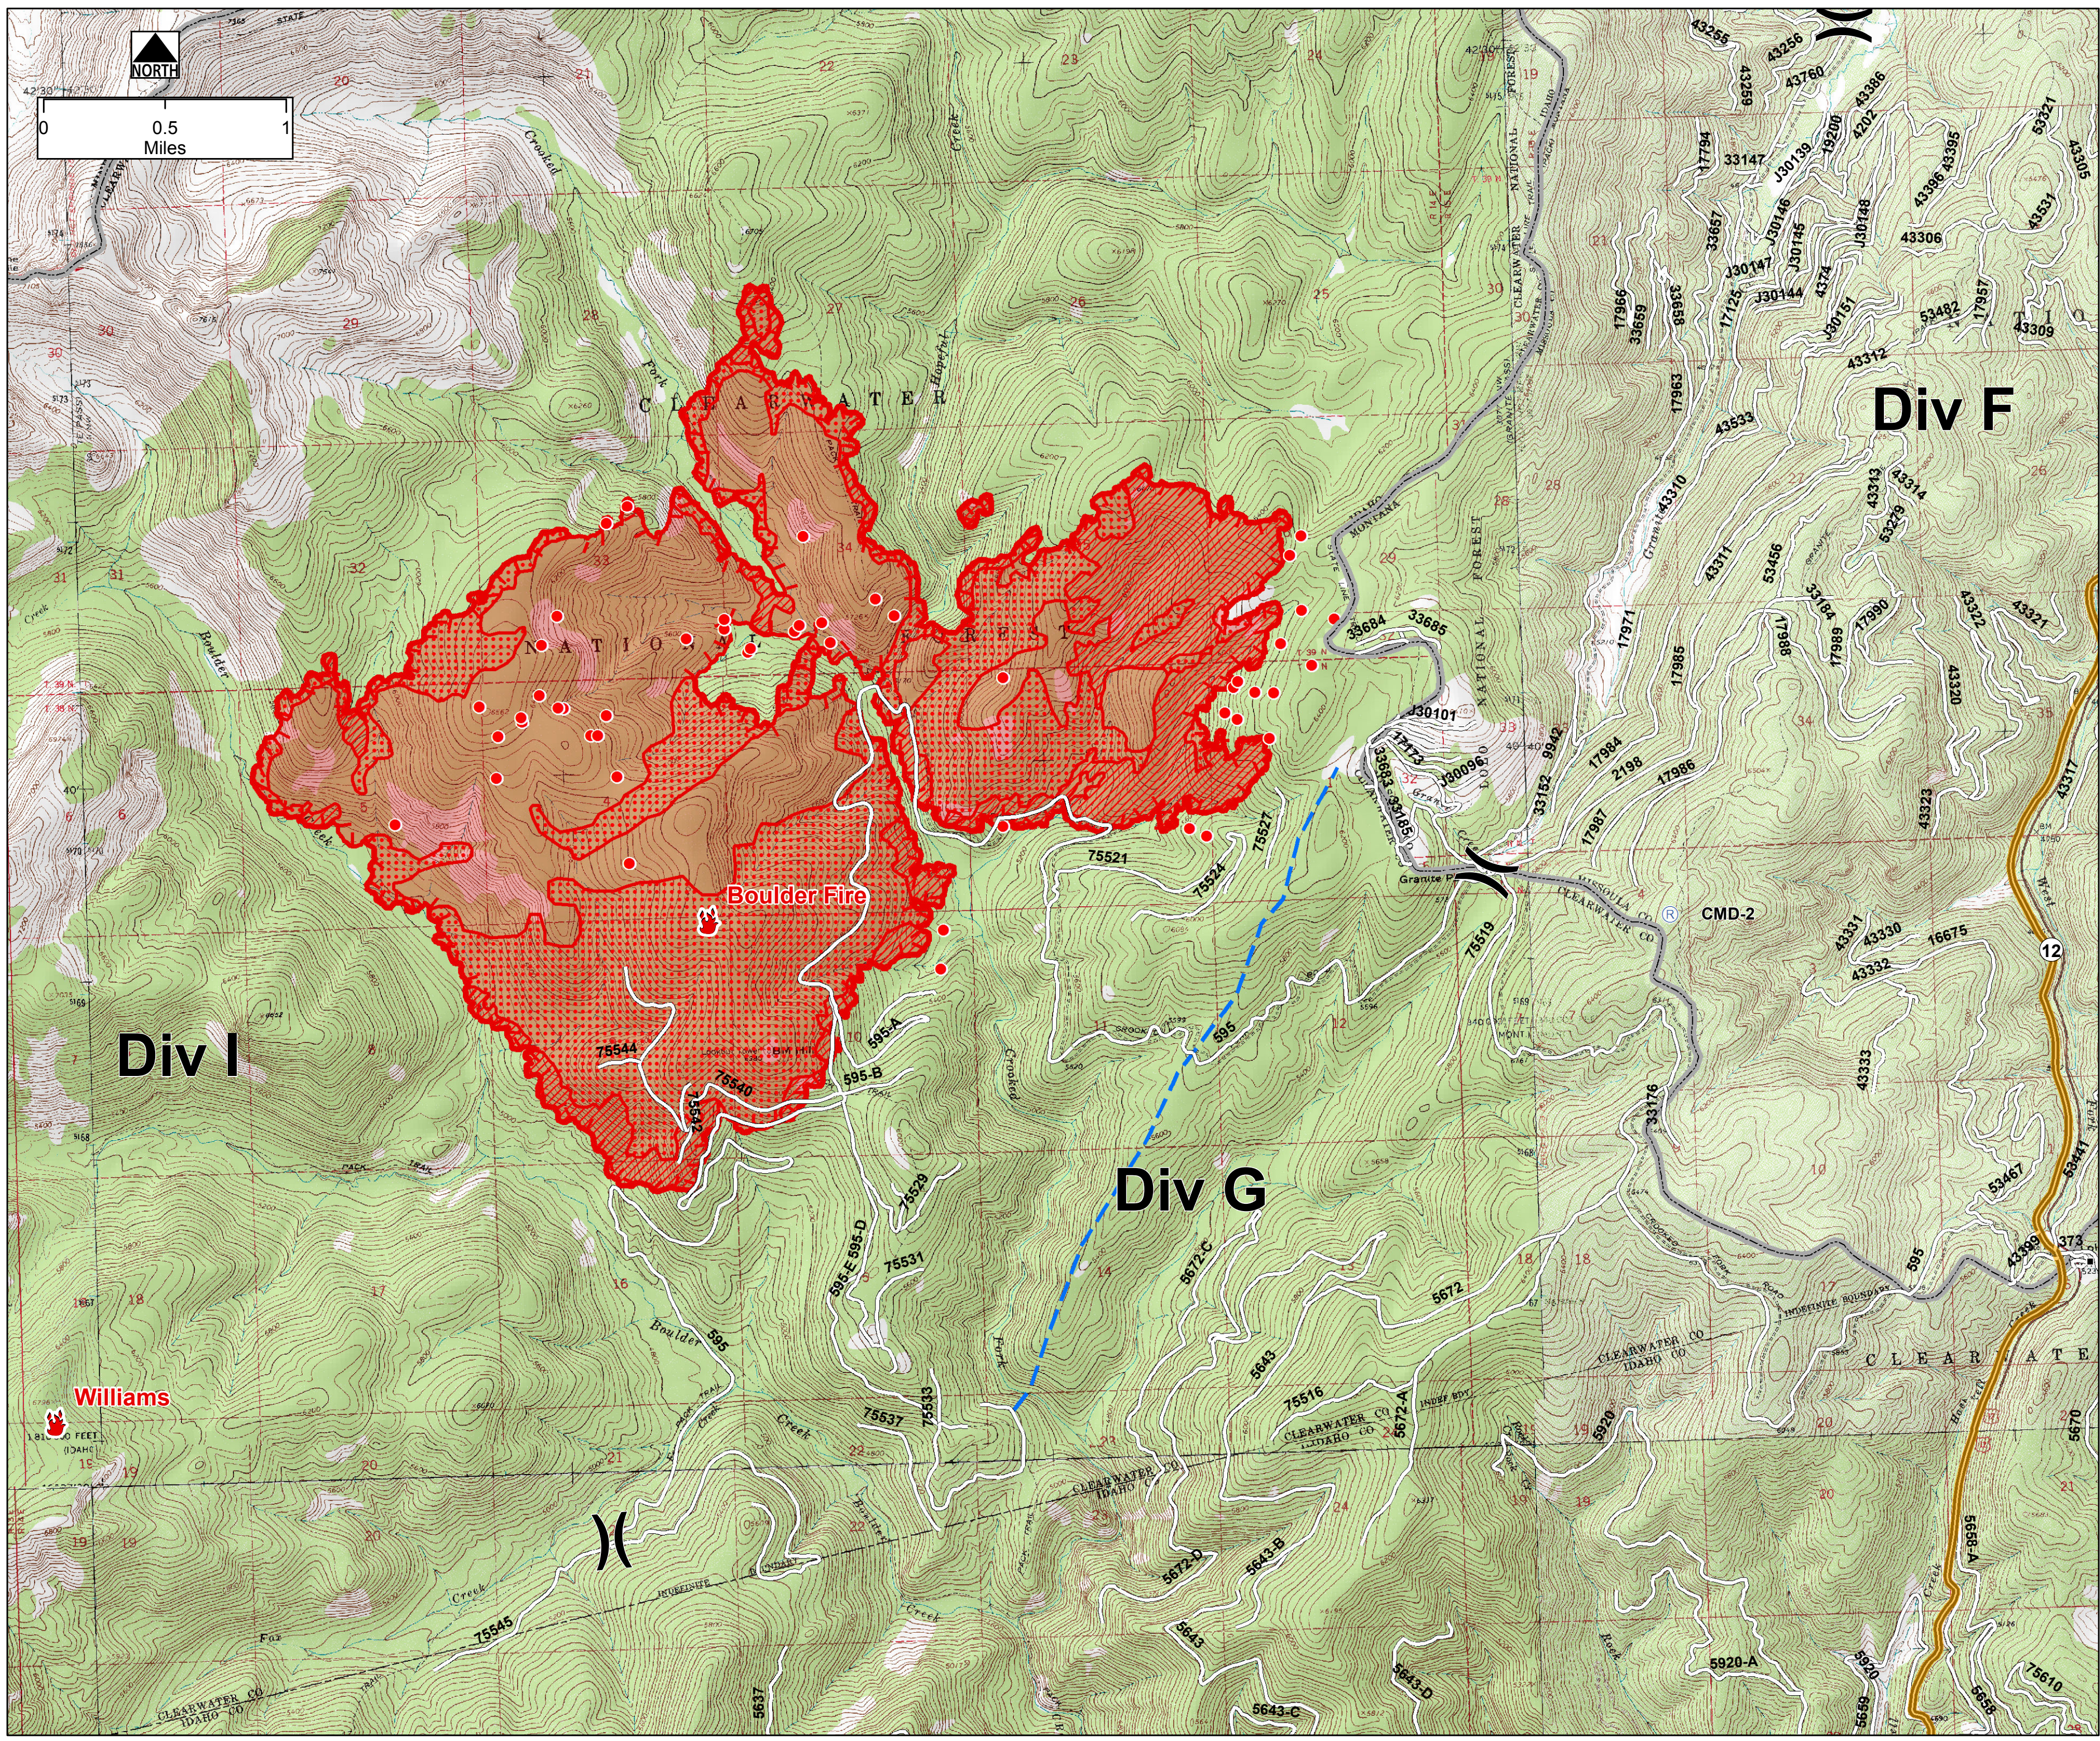

Motorway Complex

Boulder Fire

September 2, 2015 @ 0630 hrs

- Fire Locations
- Structure
- Repeater
- FireLineConstruction**
- LineType**
- Planned Line
- Fire Line Perimeter**
- Uncontrolled Fire Edge
- Fire Perimeter