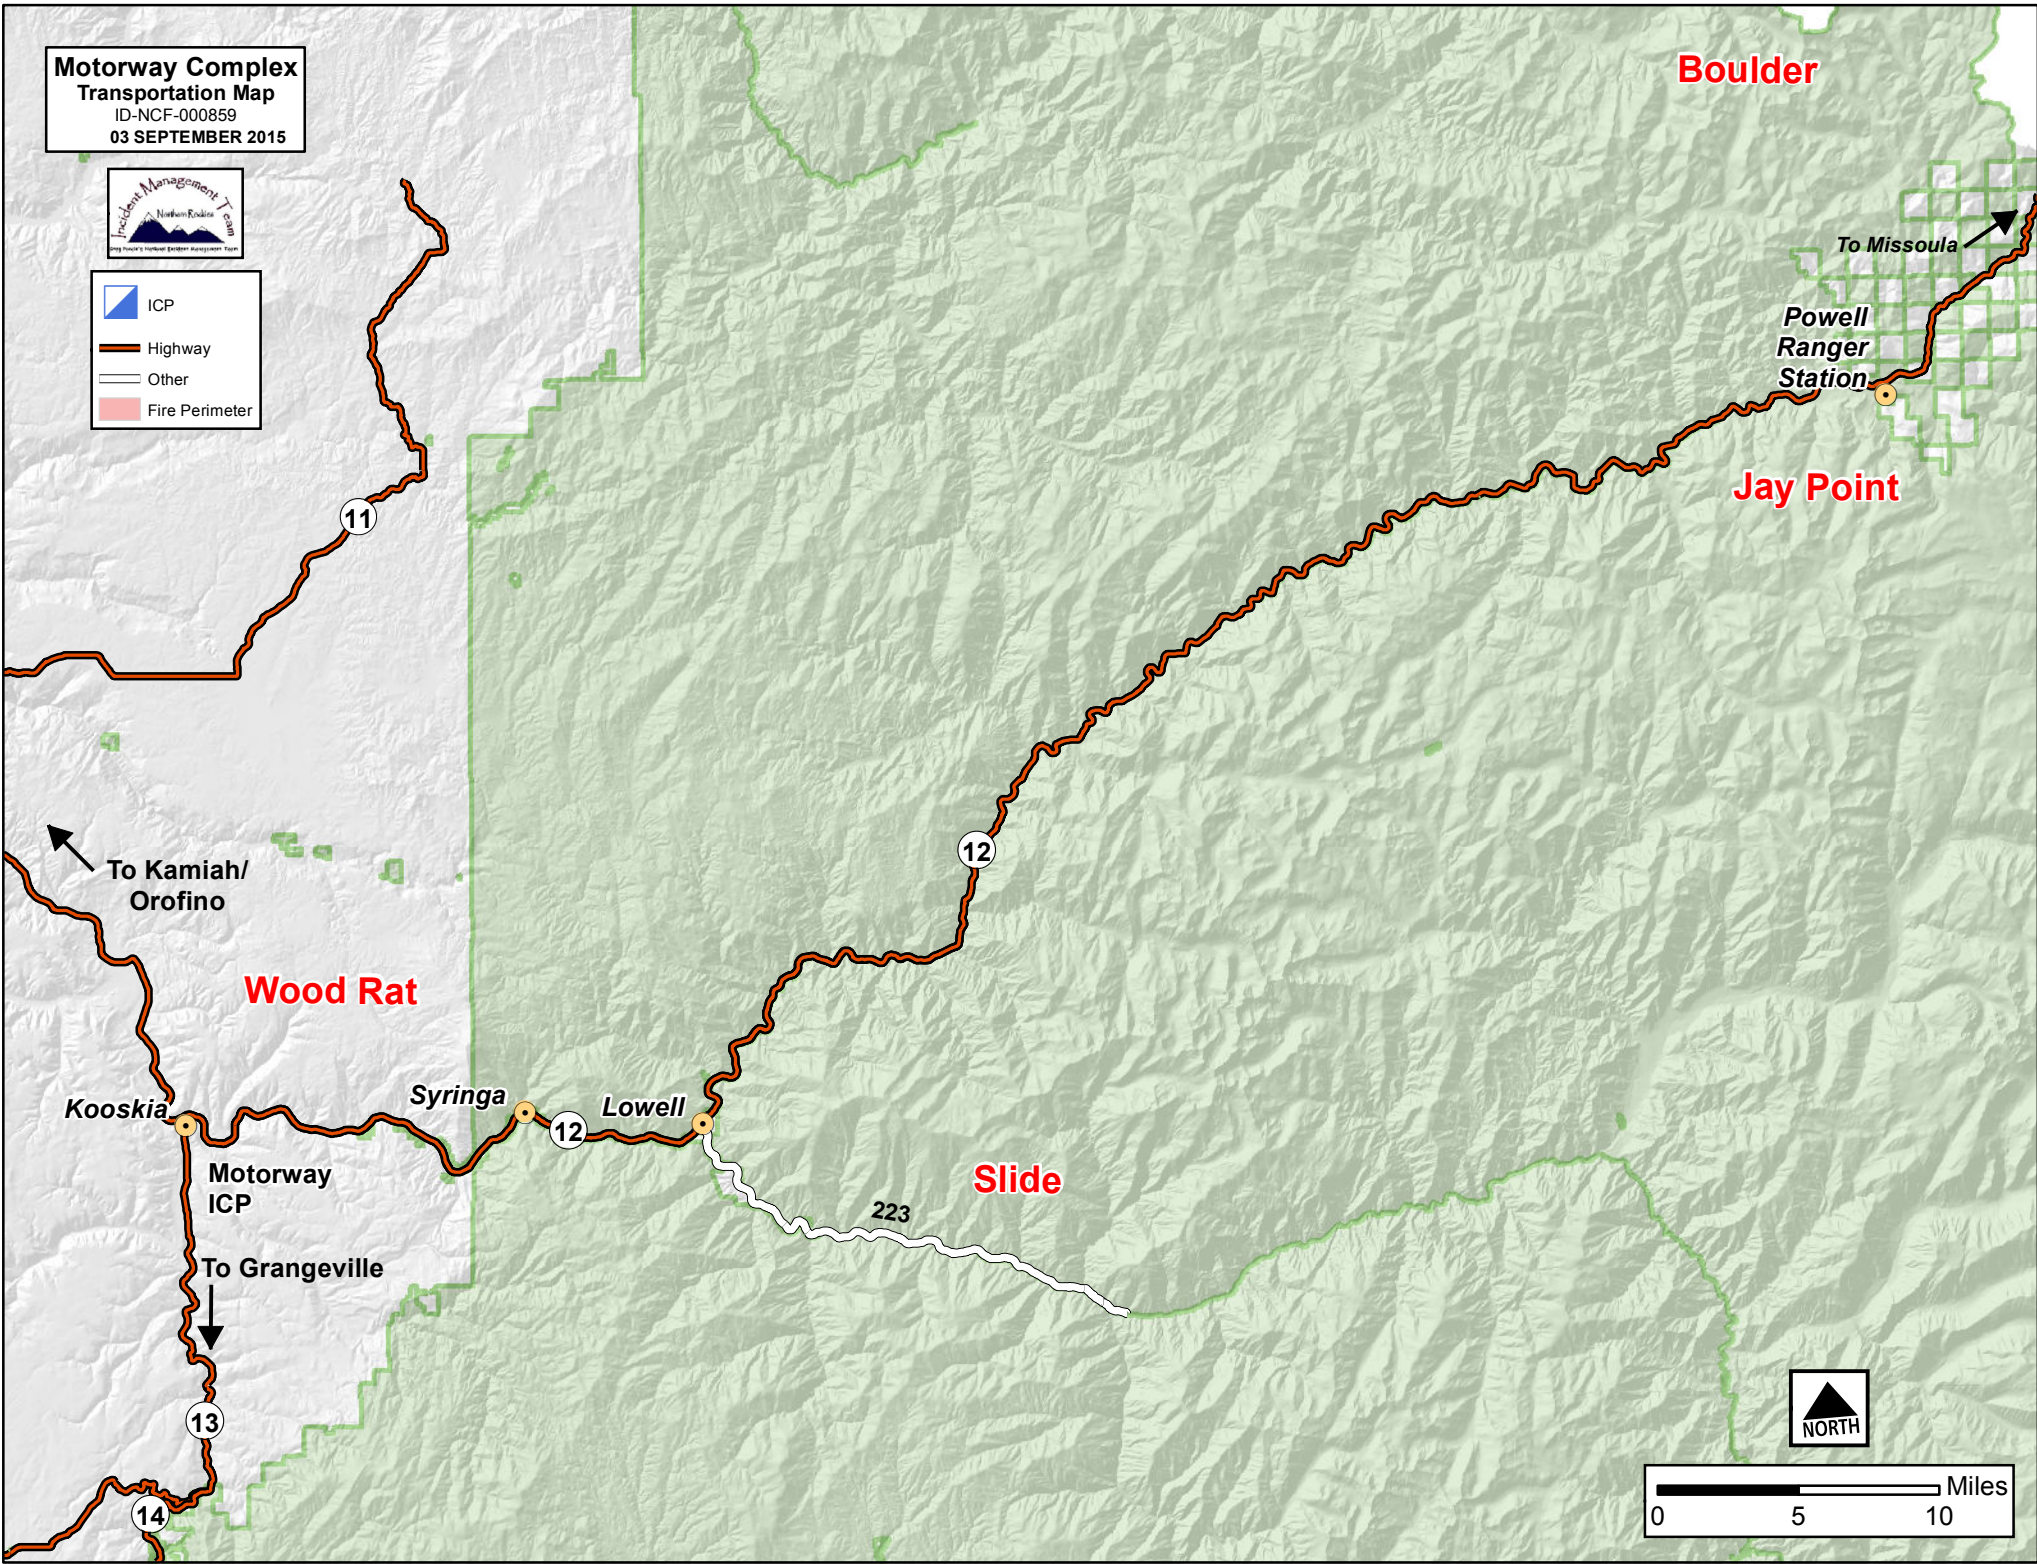

**Motorway Complex
Transportation Map**
ID-NCF-000859
03 SEPTEMBER 2015

- ICP
- Highway
- Other
- Fire Perimeter

Boulder

Jay Point

Wood Rat

Slide

To Missoula

Powell
Ranger
Station

To Kamiah/
Orofino

Kooskia

Syringa

Lowell

Motorway
ICP

To Grangeville

223