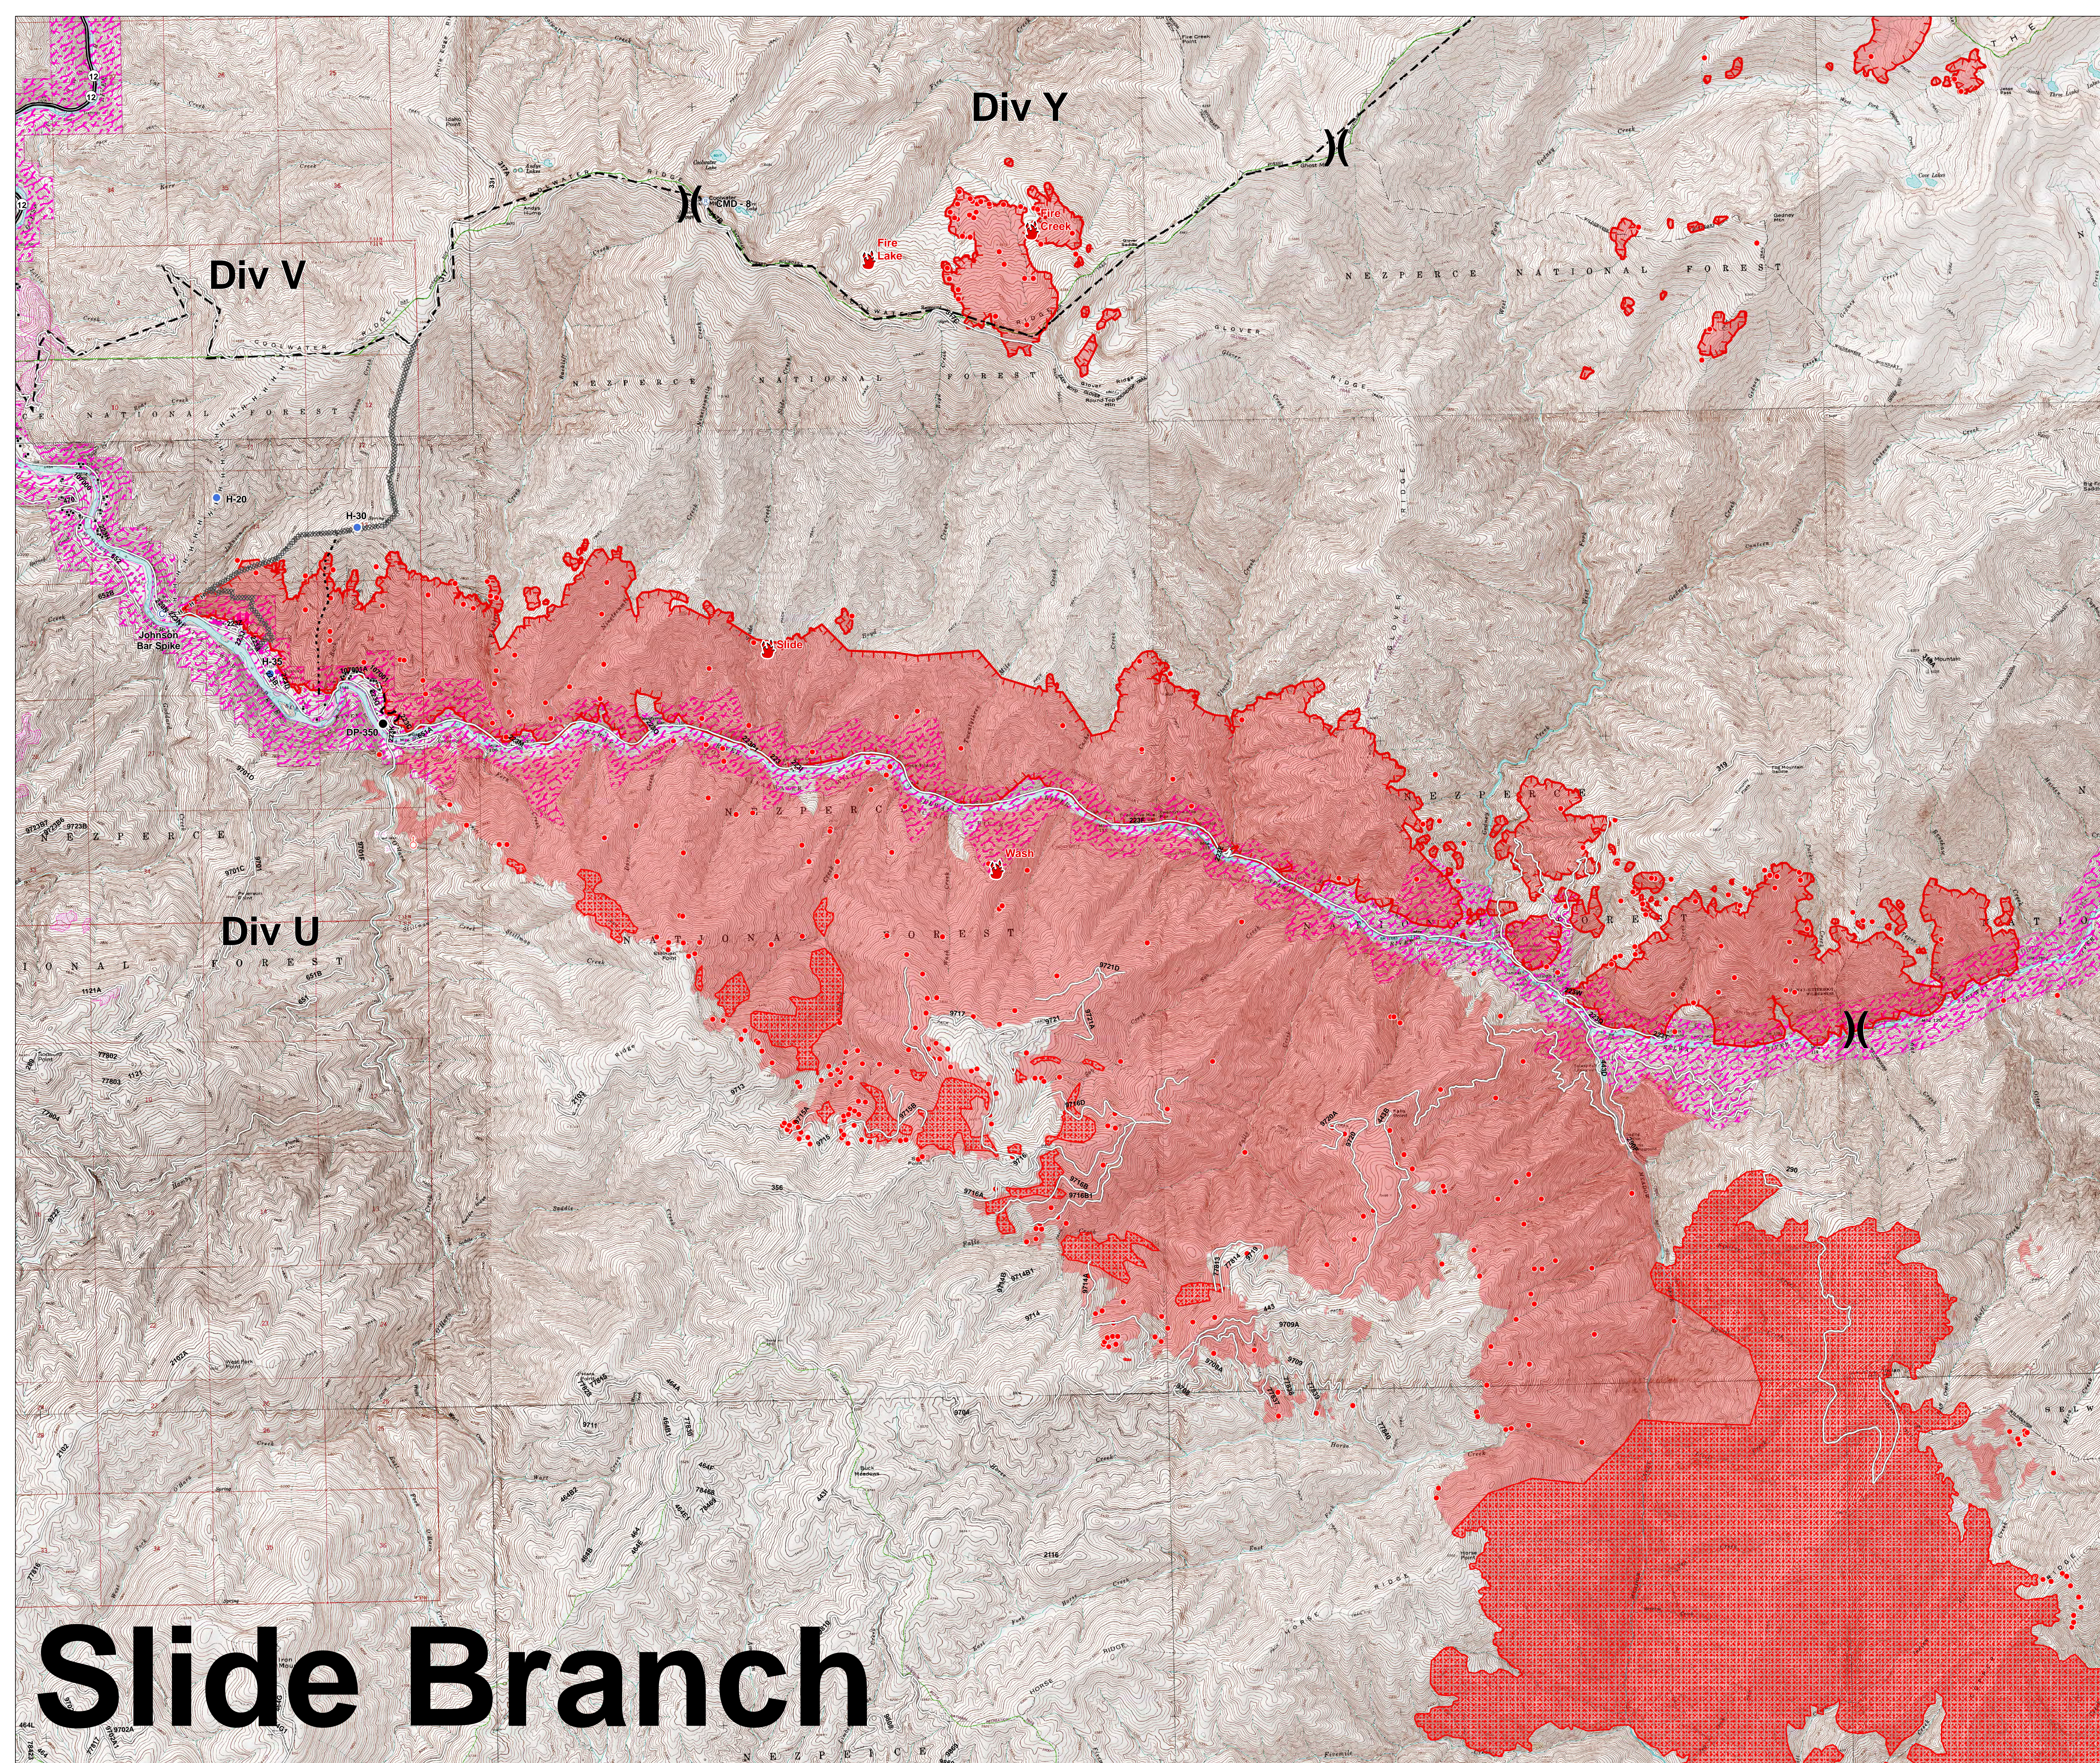

Slide Branch
10,296 ac.

Perimeter as of
09/03/2015 @0900hrs.

September 5, 2015

Legend

- Fire Locations
- Drop Point
- Structure
- Spot Fire
- Helispot (Approved)
- Spike Camp
- Repeater
- Aerial Hazard
- Burn Out Line
- Completed Hand Line
- Completed Mechanized Line
- Natural Feature as Completed Line
- Planned Line
- Road as Completed Line
- Controlled Fire Edge
- Uncontrolled Fire Edge
- Fire Perimeter
- Wild Scenic Rivers
- VAR Structures
- Timber Sale
- RNAs_FINAL_20150903
- Bridge
- Ranger_District_Boundary
- Lookout
- Lolo_Trail_National_Historic_Landmark

Infrared Data

- IR_IsolatedHeat
 - IR_ScatteredHeat
 - IR_IntenseHeat
- September 2 @ 0103 hrs
-) (Division Break

Slide Branch